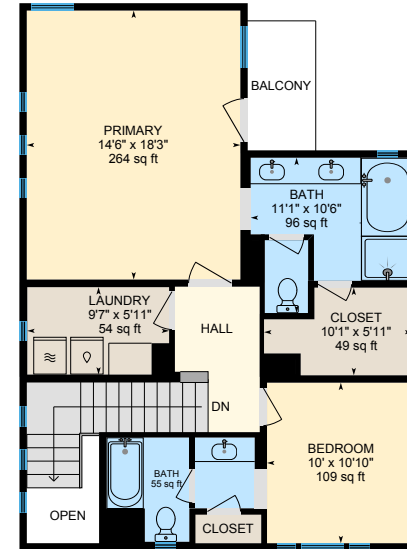

210 W Santa Cruz Way, Mountain House, CA

Main Building: Above Grade Finished Area 1850.28 sq ft

1st Floor
Finished Area 985.59 sq ft

2nd Floor
Finished Area 864.69 sq ft

PREPARED: 2023/06/08