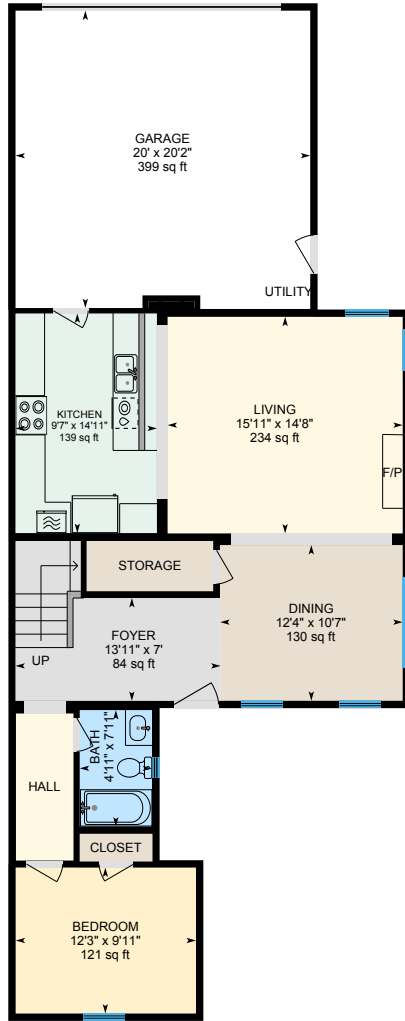

210 W Santa Cruz Way, Mountain House, CA

Main Building: Above Grade Finished Area 1850.28 sq ft

1st Floor
Finished Area 985.59 sq ft

2nd Floor
Finished Area 864.69 sq ft

PREPARED: 2023/06/08