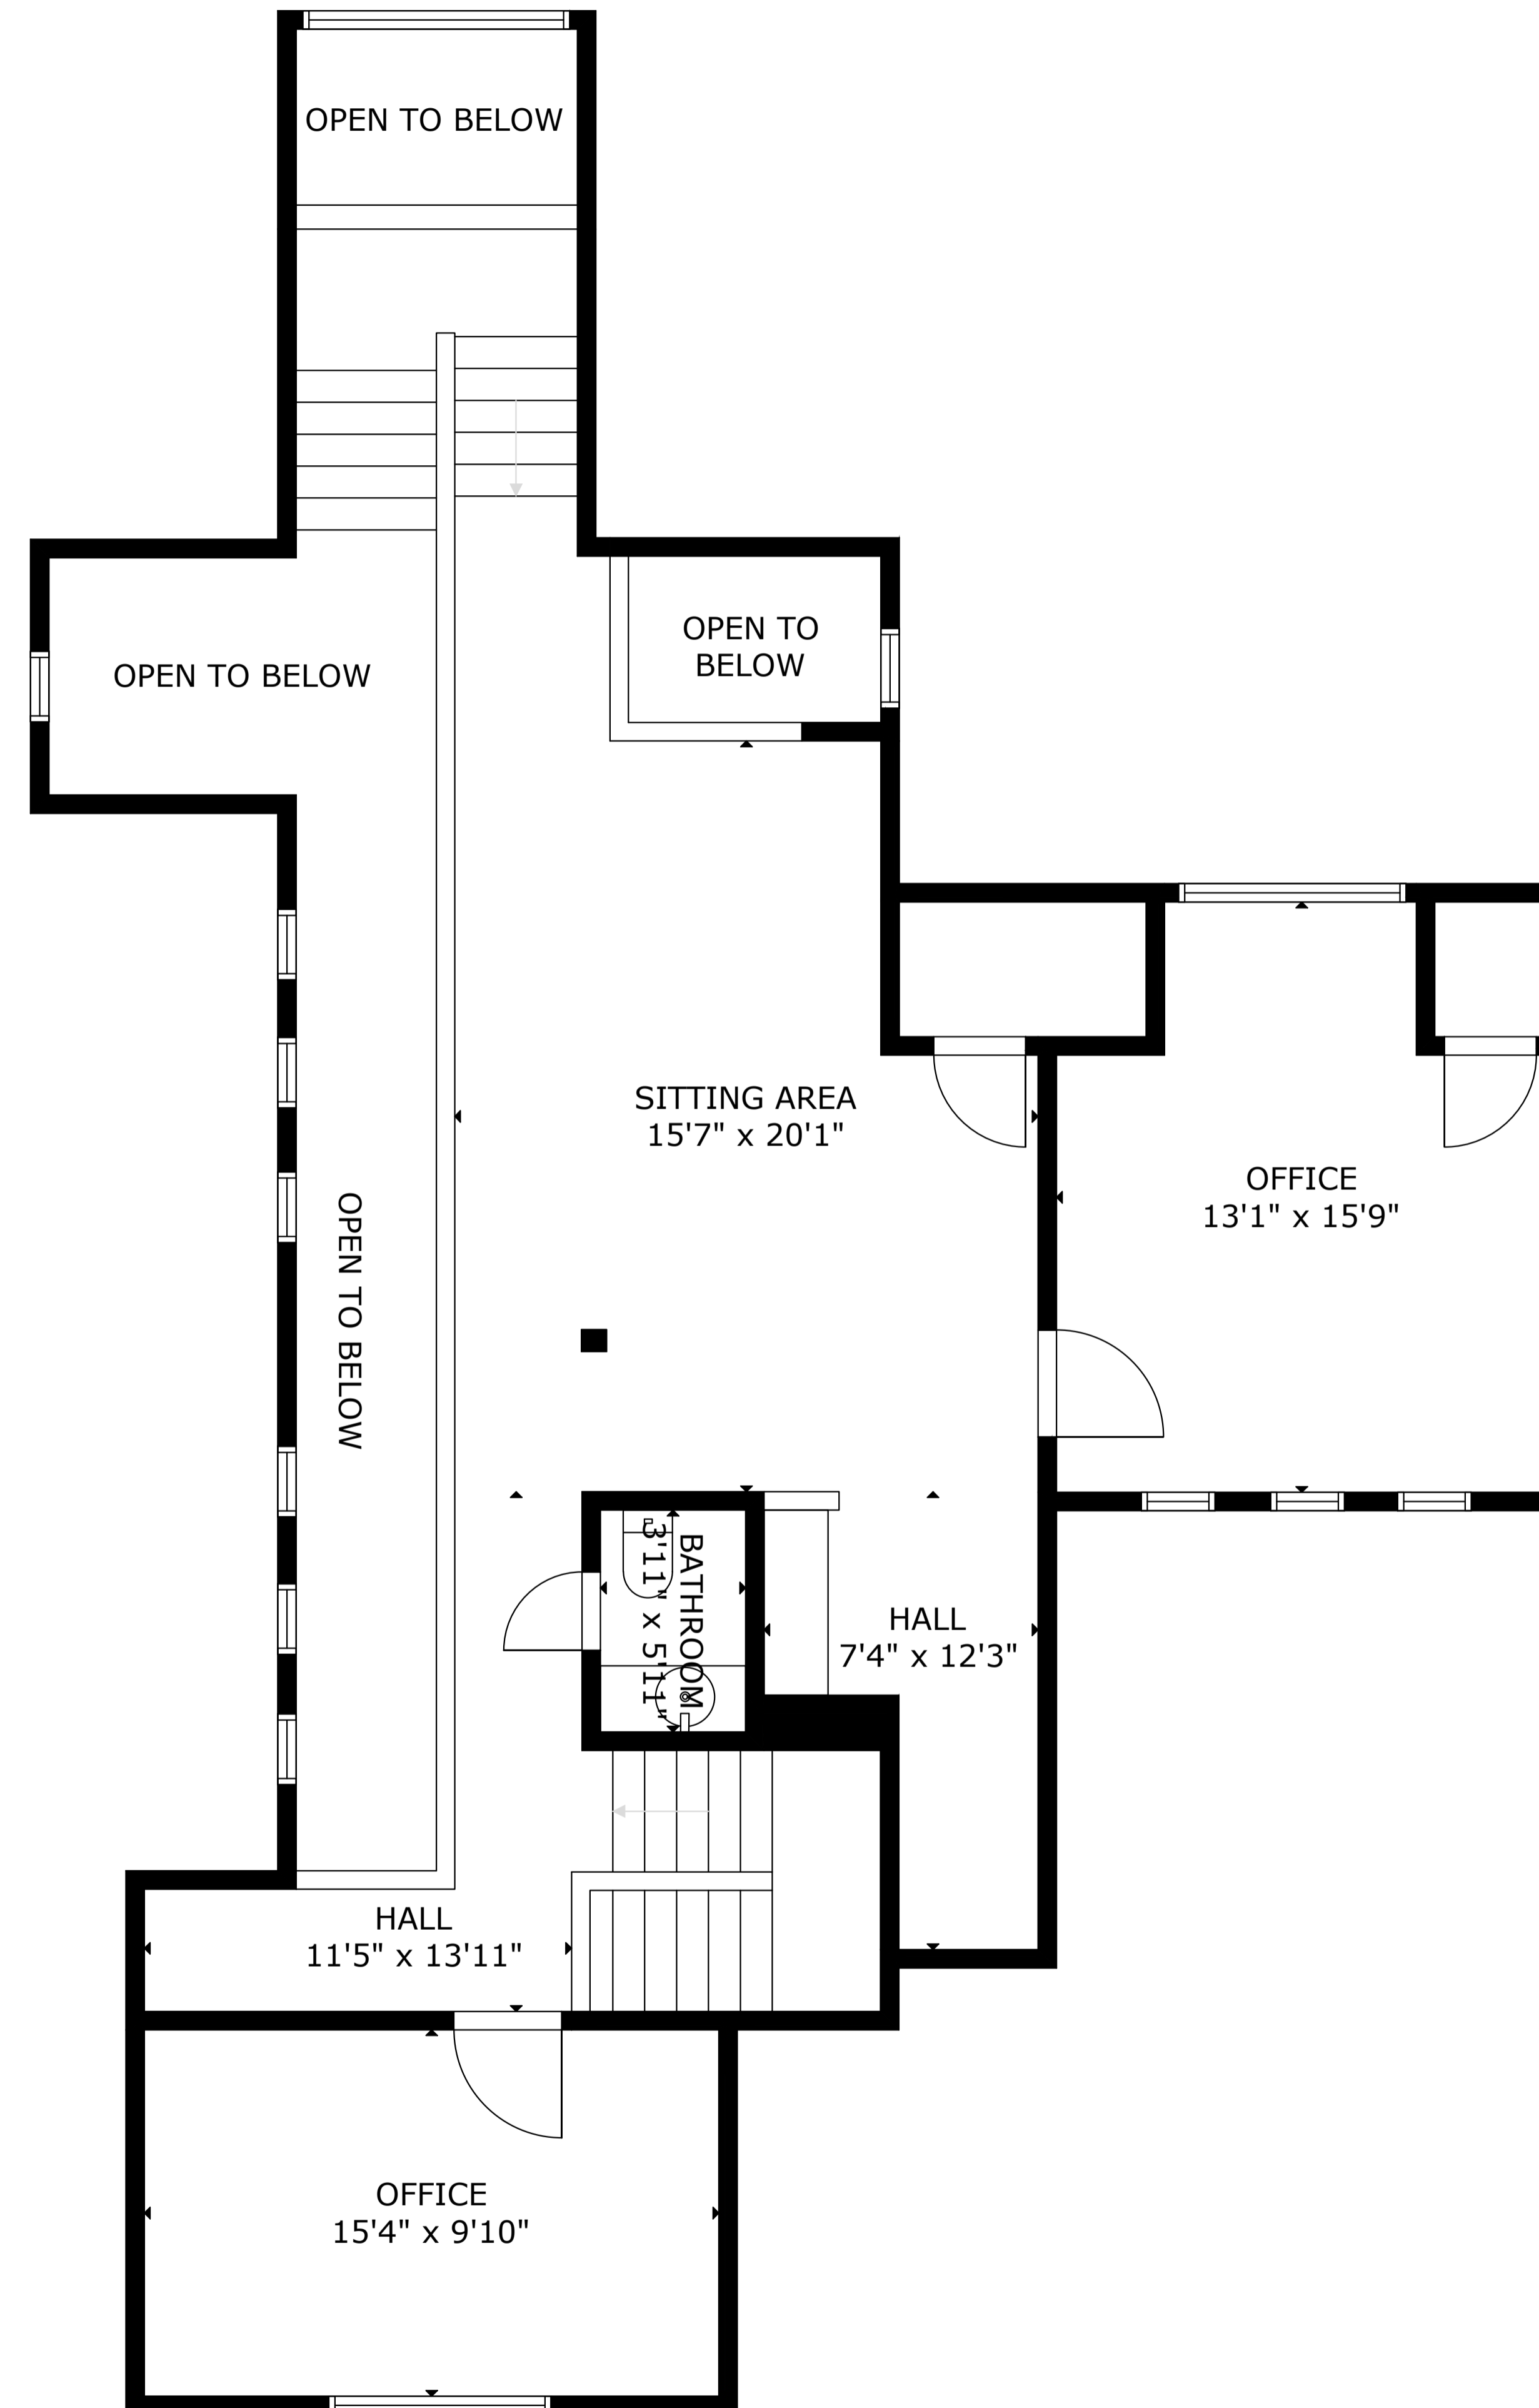

1049 Main St West Barnstable

GROSS INTERNAL AREA
TOTAL: 5,673 sq ft

FLOOR 1: 1,795 sq ft, FLOOR 2: 2,859 sq ft, FLOOR 3: 1,019 sq ft
SIZE AND DIMENSIONS ARE APPROXIMATE, ACTUAL MAY VARY