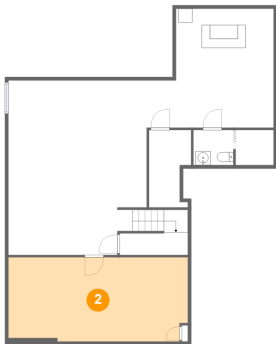

3255 Longview Road, Lower Allen Township, Mechanicsburg, Cumberland County, Pennsylvania,

1 Floor 1 - Bonus Room W/ Bar

Dimensions: 13'11" x 17'0"
Area: 236 sq. ft
Counted as living area: Yes

Heated: Yes
Finished: Yes
Enclosed: Yes
Contiguous: Yes
Permitted: Yes
Wet space: No
Addition: No
Conversion: No

2 Floor 1 - Media Room

Dimensions: 25'7" x 12'0"
Area: 300 sq. ft
Counted as living area: Yes

Heated: Yes
Finished: Yes
Enclosed: Yes
Contiguous: Yes
Permitted: Yes
Wet space: No
Addition: No
Conversion: No