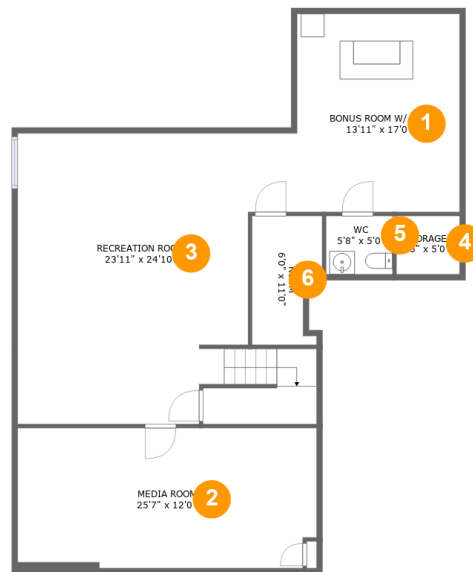

5,220 Total sqft

3255 Longview Road, Lower Allen Township, Mechanicsburg, Cumberland County, Pennsylvania,

Room dimensions

Floor 1

Total sqft: 1323 Living area: 1291

#		Dimensions	sqft	Counted as living area
1	Bonus Room W/ Bar	13'11" x 17'0"	236 sq. ft	Yes
2	Media Room	25'7" x 12'0"	300 sq. ft	Yes
3	Recreation Room	23'11" x 24'10"	552 sq. ft	Yes
4	Storage	5'5" x 5'0"	27 sq. ft	No
5	WC	5'8" x 5'0"	28 sq. ft	Yes
6	Room	6'0" x 11'0"	57 sq. ft	Yes

22 Floor 3 - Sitting Room

Dimensions: 12'11" x 25'5"
Area: 348 sq. ft
Counted as living area: Yes

Heated: Yes
Finished: Yes
Enclosed: Yes
Contiguous: Yes
Permitted: Yes
Wet space: No
Addition: No
Conversion: No