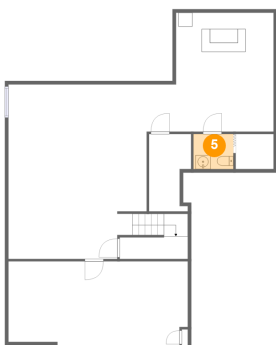

2 Floor 1 - Media Room

Dimensions: 25'7" x 12'0"
Area: 300 sq. ft
Counted as living area: Yes

Heated: Yes
Finished: Yes
Enclosed: Yes
Contiguous: Yes
Permitted: Yes
Wet space: No
Addition: No
Conversion: No

3255 Longview Road, Lower Allen Township, Mechanicsburg, Cumberland County, Pennsylvania,

3 Floor 1 - Recreation Room

Dimensions: 23'11" x 24'10"
Area: 552 sq. ft
Counted as living area: Yes

Heated: Yes
Finished: Yes
Enclosed: Yes
Contiguous: Yes
Permitted: Yes
Wet space: No
Addition: No
Conversion: No

4 Floor 1 - Storage

Dimensions: 5'5" x 5'0"
Area: 27 sq. ft
Counted as living area: No

Heated: No
Finished: No
Enclosed: No
Contiguous: Yes
Permitted: Yes
Wet space: No
Addition: No
Conversion: No

5 Floor 1 - WC