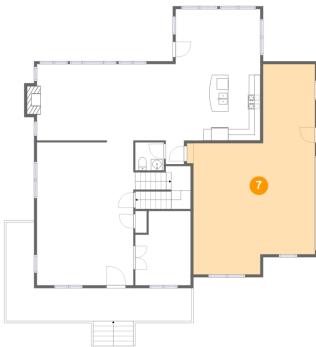

Dimensions: 5'8" x 5'0"
Area: 28 sq. ft
Counted as living area: Yes

Heated: Yes
Finished: Yes
Enclosed: Yes
Contiguous: Yes
Permitted: Yes
Wet space: Yes
Addition: No
Conversion: No

3255 Longview Road, Lower Allen Township, Mechanicsburg, Cumberland County, Pennsylvania,

6 Floor 1 - Room

Dimensions: 6'0" x 11'0"
Area: 57 sq. ft
Counted as living area: Yes

Heated: Yes
Finished: Yes
Enclosed: Yes
Contiguous: Yes
Permitted: Yes
Wet space: No
Addition: No
Conversion: No

7 Floor 2 - Garage