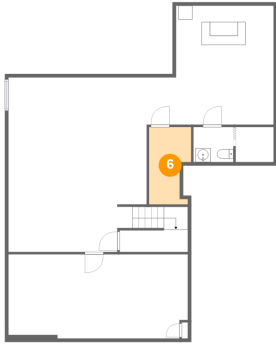

3255 Longview Road, Lower Allen Township, Mechanicsburg, Cumberland County, Pennsylvania,

6 Floor 1 - Room

Dimensions: 6'0" x 11'0"
Area: 57 sq. ft
Counted as living area: Yes

Heated: Yes
Finished: Yes
Enclosed: Yes
Contiguous: Yes
Permitted: Yes
Wet space: No
Addition: No
Conversion: No