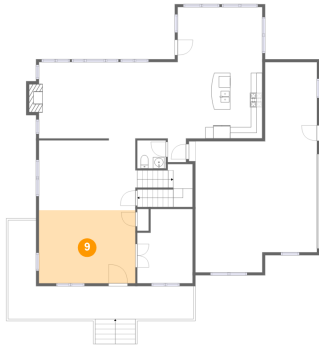

3255 Longview Road, Lower Allen Township, Mechanicsburg, Cumberland County, Pennsylvania,

9 Floor 2 - Living Room

Dimensions: 16'11" x 12'10"
Area: 218 sq. ft
Counted as living area: Yes

Heated: Yes
Finished: Yes
Enclosed: Yes
Contiguous: Yes
Permitted: Yes
Wet space: No
Addition: No
Conversion: No