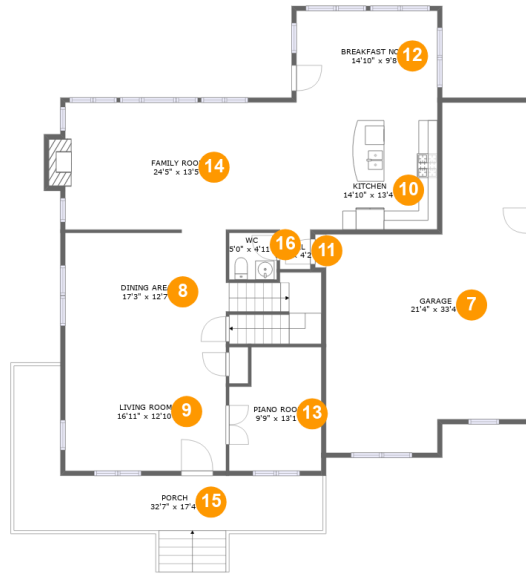

5,220 Total sqft

3255 Longview Road, Lower Allen Township, Mechanicsburg, Cumberland County, Pennsylvania,

Room dimensions

Floor 1

Total sqft: 1323 Living area: 1291

#		Dimensions	sqft	Counted as living area
1	Bonus Room W/ Bar	13'11" x 17'0"	236 sq. ft	Yes
2	Media Room	25'7" x 12'0"	300 sq. ft	Yes
3	Recreation Room	23'11" x 24'10"	552 sq. ft	Yes
4	Storage	5'5" x 5'0"	27 sq. ft	No
5	WC	5'8" x 5'0"	28 sq. ft	Yes
6	Room	6'0" x 11'0"	57 sq. ft	Yes

3255 Longview Road, Lower Allen Township, Mechanicsburg, Cumberland County, Pennsylvania,

Room dimensions

Floor 2

Total sqft: 2318 Living area: 1441

#		Dimensions	sqft	Counted as living area
7	Garage	21'4" x 33'4"	588 sq. ft	No
8	Dining Area	17'3" x 12'7"	275 sq. ft	Yes
9	Living Room	16'11" x 12'10"	218 sq. ft	Yes
10	Kitchen	14'10" x 13'4"	199 sq. ft	Yes
11	Hall	3'2" x 4'2"	13 sq. ft	Yes
12	Breakfast Nook	14'10" x 9'8"	144 sq. ft	Yes
13	Piano Room	9'9" x 13'1"	117 sq. ft	Yes
14	Family Room	24'5" x 13'5"	335 sq. ft	Yes
15	Porch	32'7" x 17'4"	245 sq. ft	No
16	WC	5'0" x 4'11"	25 sq. ft	Yes

22 Floor 3 - Sitting Room

Dimensions: 12'11" x 25'5"
Area: 348 sq. ft
Counted as living area: Yes

Heated: Yes
Finished: Yes
Enclosed: Yes
Contiguous: Yes
Permitted: Yes
Wet space: No
Addition: No
Conversion: No