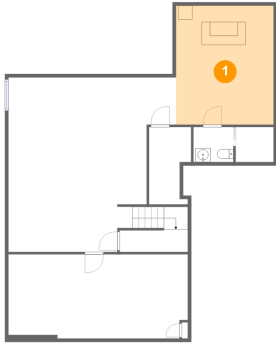

3255 Longview Road, Lower Allen Township, Mechanicsburg, Cumberland County, Pennsylvania,

Room dimensions

Floor 3

Total sqft: 1579 Living area: 1579

#		Dimensions	sqft	Counted as living area
17	Laundry	6'6" x 7'1"	46 sq. ft	Yes
18	Primary Bath	11'11" x 9'9"	94 sq. ft	Yes
19	Bedroom	12'3" x 13'5"	164 sq. ft	Yes
20	Bedroom	11'5" x 14'4"	148 sq. ft	Yes
21	Bath	7'5" x 10'5"	62 sq. ft	Yes
22	Sitting Room	12'11" x 25'5"	348 sq. ft	Yes
23	Bedroom	14'5" x 13'1"	174 sq. ft	Yes
24	Primary Bedroom	14'2" x 26'10"	284 sq. ft	Yes
25	W.I.C.	5'5" x 9'11"	52 sq. ft	Yes

3255 Longview Road, Lower Allen Township, Mechanicsburg, Cumberland County, Pennsylvania,

1 Floor 1 - Bonus Room W/ Bar

Dimensions: 13'11" x 17'0"
Area: 236 sq. ft
Counted as living area: Yes

Heated: Yes
Finished: Yes
Enclosed: Yes
Contiguous: Yes
Permitted: Yes
Wet space: No
Addition: No
Conversion: No

2 Floor 1 - Media Room

Dimensions: 25'7" x 12'0"
Area: 300 sq. ft
Counted as living area: Yes

Heated: Yes
Finished: Yes
Enclosed: Yes
Contiguous: Yes
Permitted: Yes
Wet space: No
Addition: No
Conversion: No