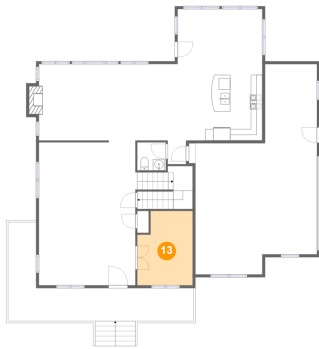

13 Floor 2 - Piano Room

Dimensions: 9'9" x 13'1"
Area: 117 sq. ft
Counted as living area: Yes

Heated: Yes
Finished: Yes
Enclosed: Yes
Contiguous: Yes
Permitted: Yes
Wet space: No
Addition: No
Conversion: No