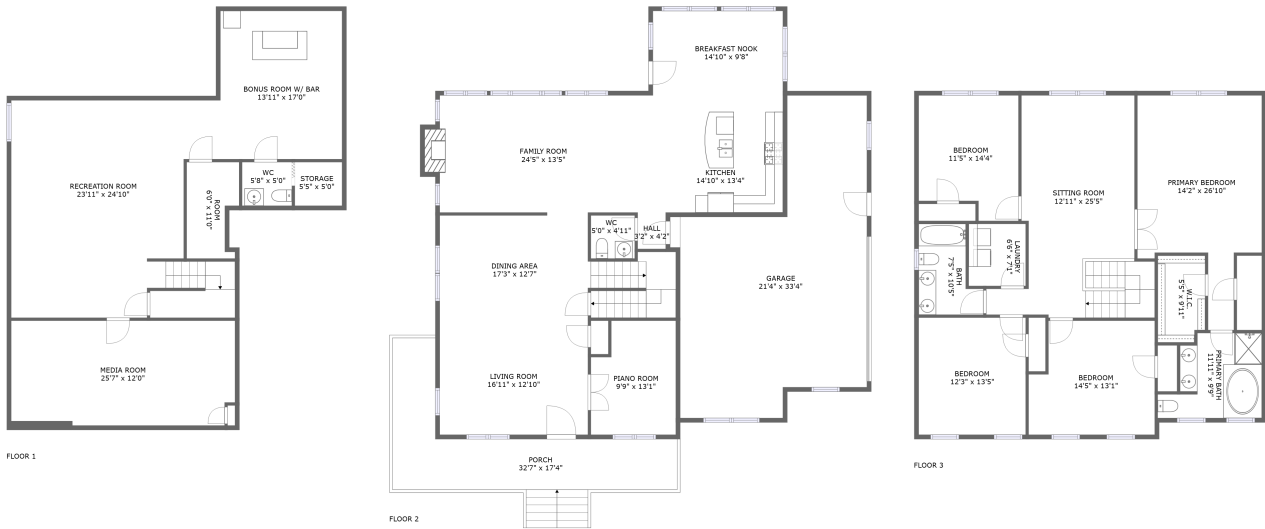

3255 Longview Road, Lower Allen Township, Mechanicsburg, Cumberland County, Pennsylvania,

Property summary

1 Garages

4 Bedrooms

2 Bathrooms

2 Half baths

3 Floors

4,311 Gross living area sqft

5,220 Total sqft