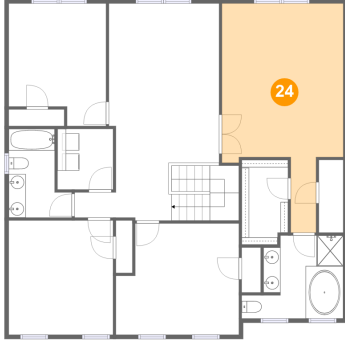

23 Floor 3 - Bedroom

Dimensions: 14'5" x 13'1"
Area: 174 sq. ft
Counted as living area: Yes

Heated: Yes
Finished: Yes
Enclosed: Yes
Contiguous: Yes
Permitted: Yes
Wet space: No
Addition: No
Conversion: No

**3255 Longview Road, Lower Allen Township,
Mechanicsburg, Cumberland County, Pennsylvania,**

24 Floor 3 - Primary Bedroom

Dimensions: 14'2" x 26'10"
Area: 284 sq. ft
Counted as living area: Yes

Heated: Yes
Finished: Yes
Enclosed: Yes
Contiguous: Yes
Permitted: Yes
Wet space: No
Addition: No
Conversion: No