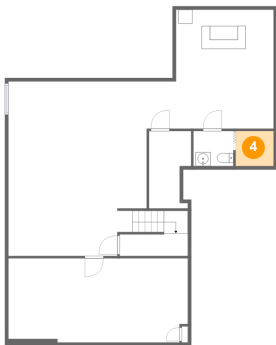

2 Floor 1 - Media Room

Dimensions: 25'7" x 12'0"
Area: 300 sq. ft
Counted as living area: Yes

Heated: Yes
Finished: Yes
Enclosed: Yes
Contiguous: Yes
Permitted: Yes
Wet space: No
Addition: No
Conversion: No

3255 Longview Road, Lower Allen Township, Mechanicsburg, Cumberland County, Pennsylvania,

3 Floor 1 - Recreation Room

Dimensions: 23'11" x 24'10"
Area: 552 sq. ft
Counted as living area: Yes

Heated: Yes
Finished: Yes
Enclosed: Yes
Contiguous: Yes
Permitted: Yes
Wet space: No
Addition: No
Conversion: No

4 Floor 1 - Storage

Dimensions: 5'5" x 5'0"
Area: 27 sq. ft
Counted as living area: No

Heated: No
Finished: No
Enclosed: No
Contiguous: Yes
Permitted: Yes
Wet space: No
Addition: No
Conversion: No

5 Floor 1 - WC