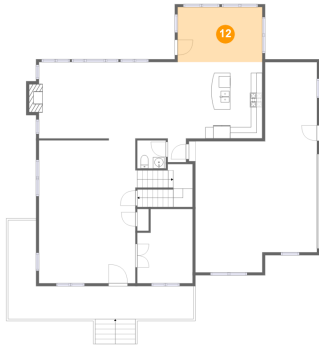

11 Floor 2 - Hall

Dimensions: 3'2" x 4'2"
Area: 13 sq. ft
Counted as living area: Yes

Heated: Yes
Finished: Yes
Enclosed: Yes
Contiguous: Yes
Permitted: Yes
Wet space: No
Addition: No
Conversion: No

3255 Longview Road, Lower Allen Township, Mechanicsburg, Cumberland County, Pennsylvania,

12 Floor 2 - Breakfast Nook

Dimensions: 14'10" x 9'8"
Area: 144 sq. ft
Counted as living area: Yes

Heated: Yes
Finished: Yes
Enclosed: Yes
Contiguous: Yes
Permitted: Yes
Wet space: No
Addition: No
Conversion: No