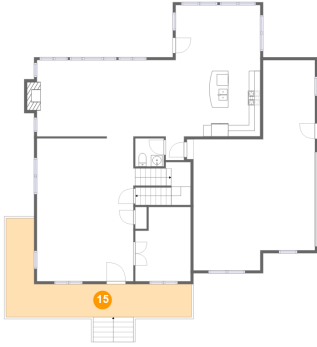

14 Floor 2 - Family Room

Dimensions: 24'5" x 13'5"
Area: 335 sq. ft
Counted as living area: Yes

Heated: Yes
Finished: Yes
Enclosed: Yes
Contiguous: Yes
Permitted: Yes
Wet space: No
Addition: No
Conversion: No

3255 Longview Road, Lower Allen Township, Mechanicsburg, Cumberland County, Pennsylvania,

15 Floor 2 - Porch

Dimensions: 32'7" x 17'4"
Area: 245 sq. ft
Counted as living area: No

Heated: No
Finished: Yes
Enclosed: No
Contiguous: Yes
Permitted: Yes
Wet space: No
Addition: No
Conversion: No