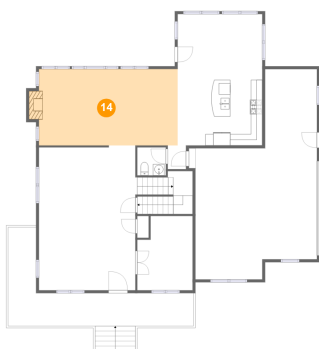

14 Floor 2 - Family Room

Dimensions: 24'5" x 13'5"
Area: 335 sq. ft
Counted as living area: Yes

Heated: Yes
Finished: Yes
Enclosed: Yes
Contiguous: Yes
Permitted: Yes
Wet space: No
Addition: No
Conversion: No