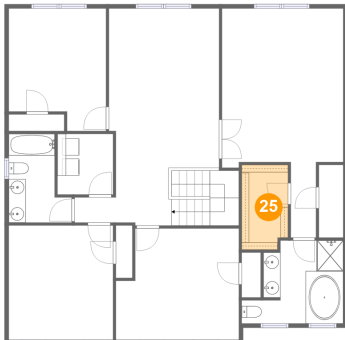

**3255 Longview Road, Lower Allen Township,
Mechanicsburg, Cumberland County, Pennsylvania,**

24 Floor 3 - Primary Bedroom

Dimensions: 14'2" x 26'10"
Area: 284 sq. ft
Counted as living area: Yes

Heated: Yes
Finished: Yes
Enclosed: Yes
Contiguous: Yes
Permitted: Yes
Wet space: No
Addition: No
Conversion: No

25 Floor 3 - W.I.C.

Dimensions: 5'5" x 9'11"
Area: 52 sq. ft
Counted as living area: Yes

Heated: Yes
Finished: Yes
Enclosed: Yes
Contiguous: Yes
Permitted: Yes
Wet space: No
Addition: No
Conversion: No