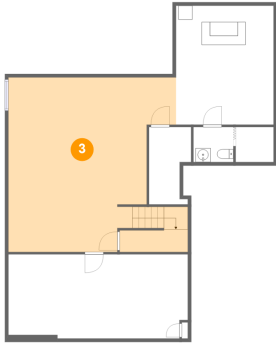

2 Floor 1 - Media Room

Dimensions: 25'7" x 12'0"
Area: 300 sq. ft
Counted as living area: Yes

Heated: Yes
Finished: Yes
Enclosed: Yes
Contiguous: Yes
Permitted: Yes
Wet space: No
Addition: No
Conversion: No

3255 Longview Road, Lower Allen Township, Mechanicsburg, Cumberland County, Pennsylvania,

3 Floor 1 - Recreation Room

Dimensions: 23'11" x 24'10"
Area: 552 sq. ft
Counted as living area: Yes

Heated: Yes
Finished: Yes
Enclosed: Yes
Contiguous: Yes
Permitted: Yes
Wet space: No
Addition: No
Conversion: No

4 Floor 1 - Storage

Dimensions: 5'5" x 5'0"
Area: 27 sq. ft
Counted as living area: No

Heated: No
Finished: No
Enclosed: No
Contiguous: Yes
Permitted: Yes
Wet space: No
Addition: No
Conversion: No

5 Floor 1 - WC