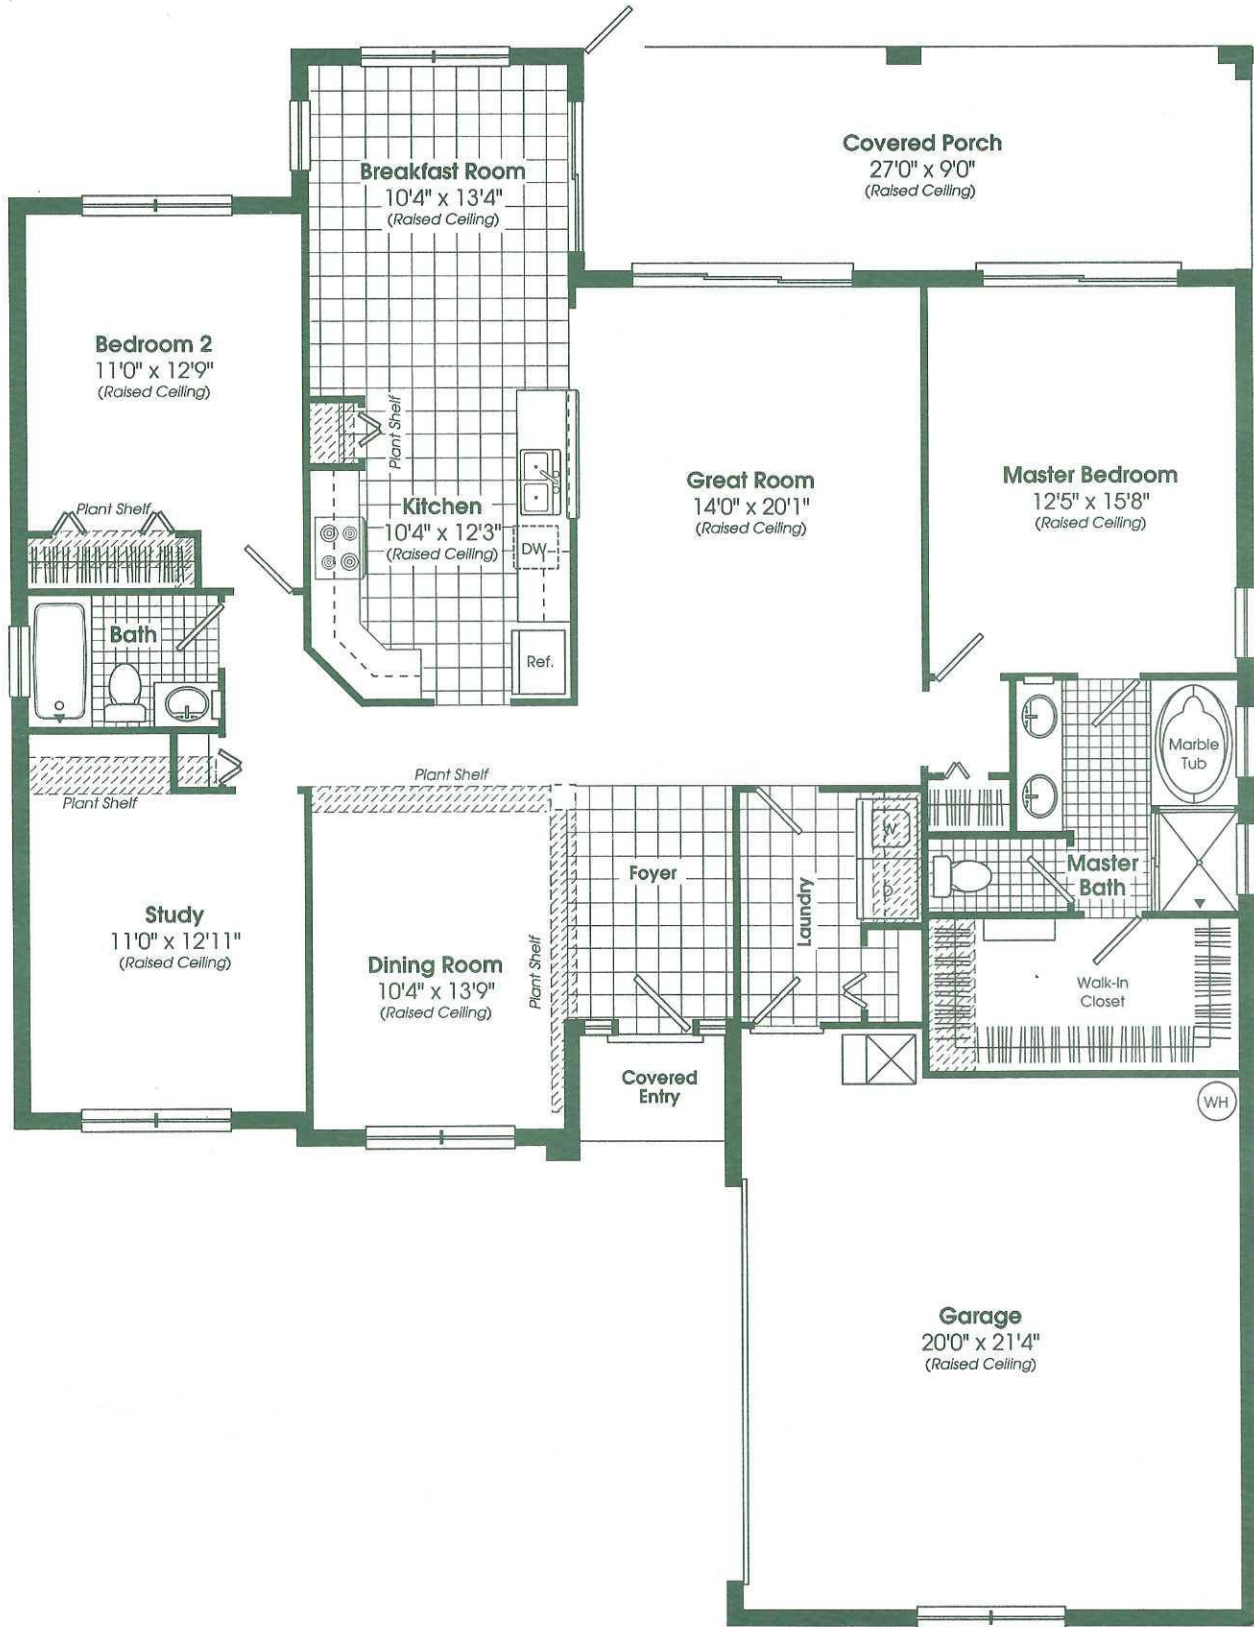

THE KING ARTHUR SERIES

ST. LAURENT

2 Bedroom, 2 Bath, Study, Great Room, 2 Car Garage

1790 EI

In our continuing efforts to improve our product, Lennar Homes reserves the right to revise specifications and dimensions without notice. Floorplan may be reversed and may vary per elevation. RB 11451