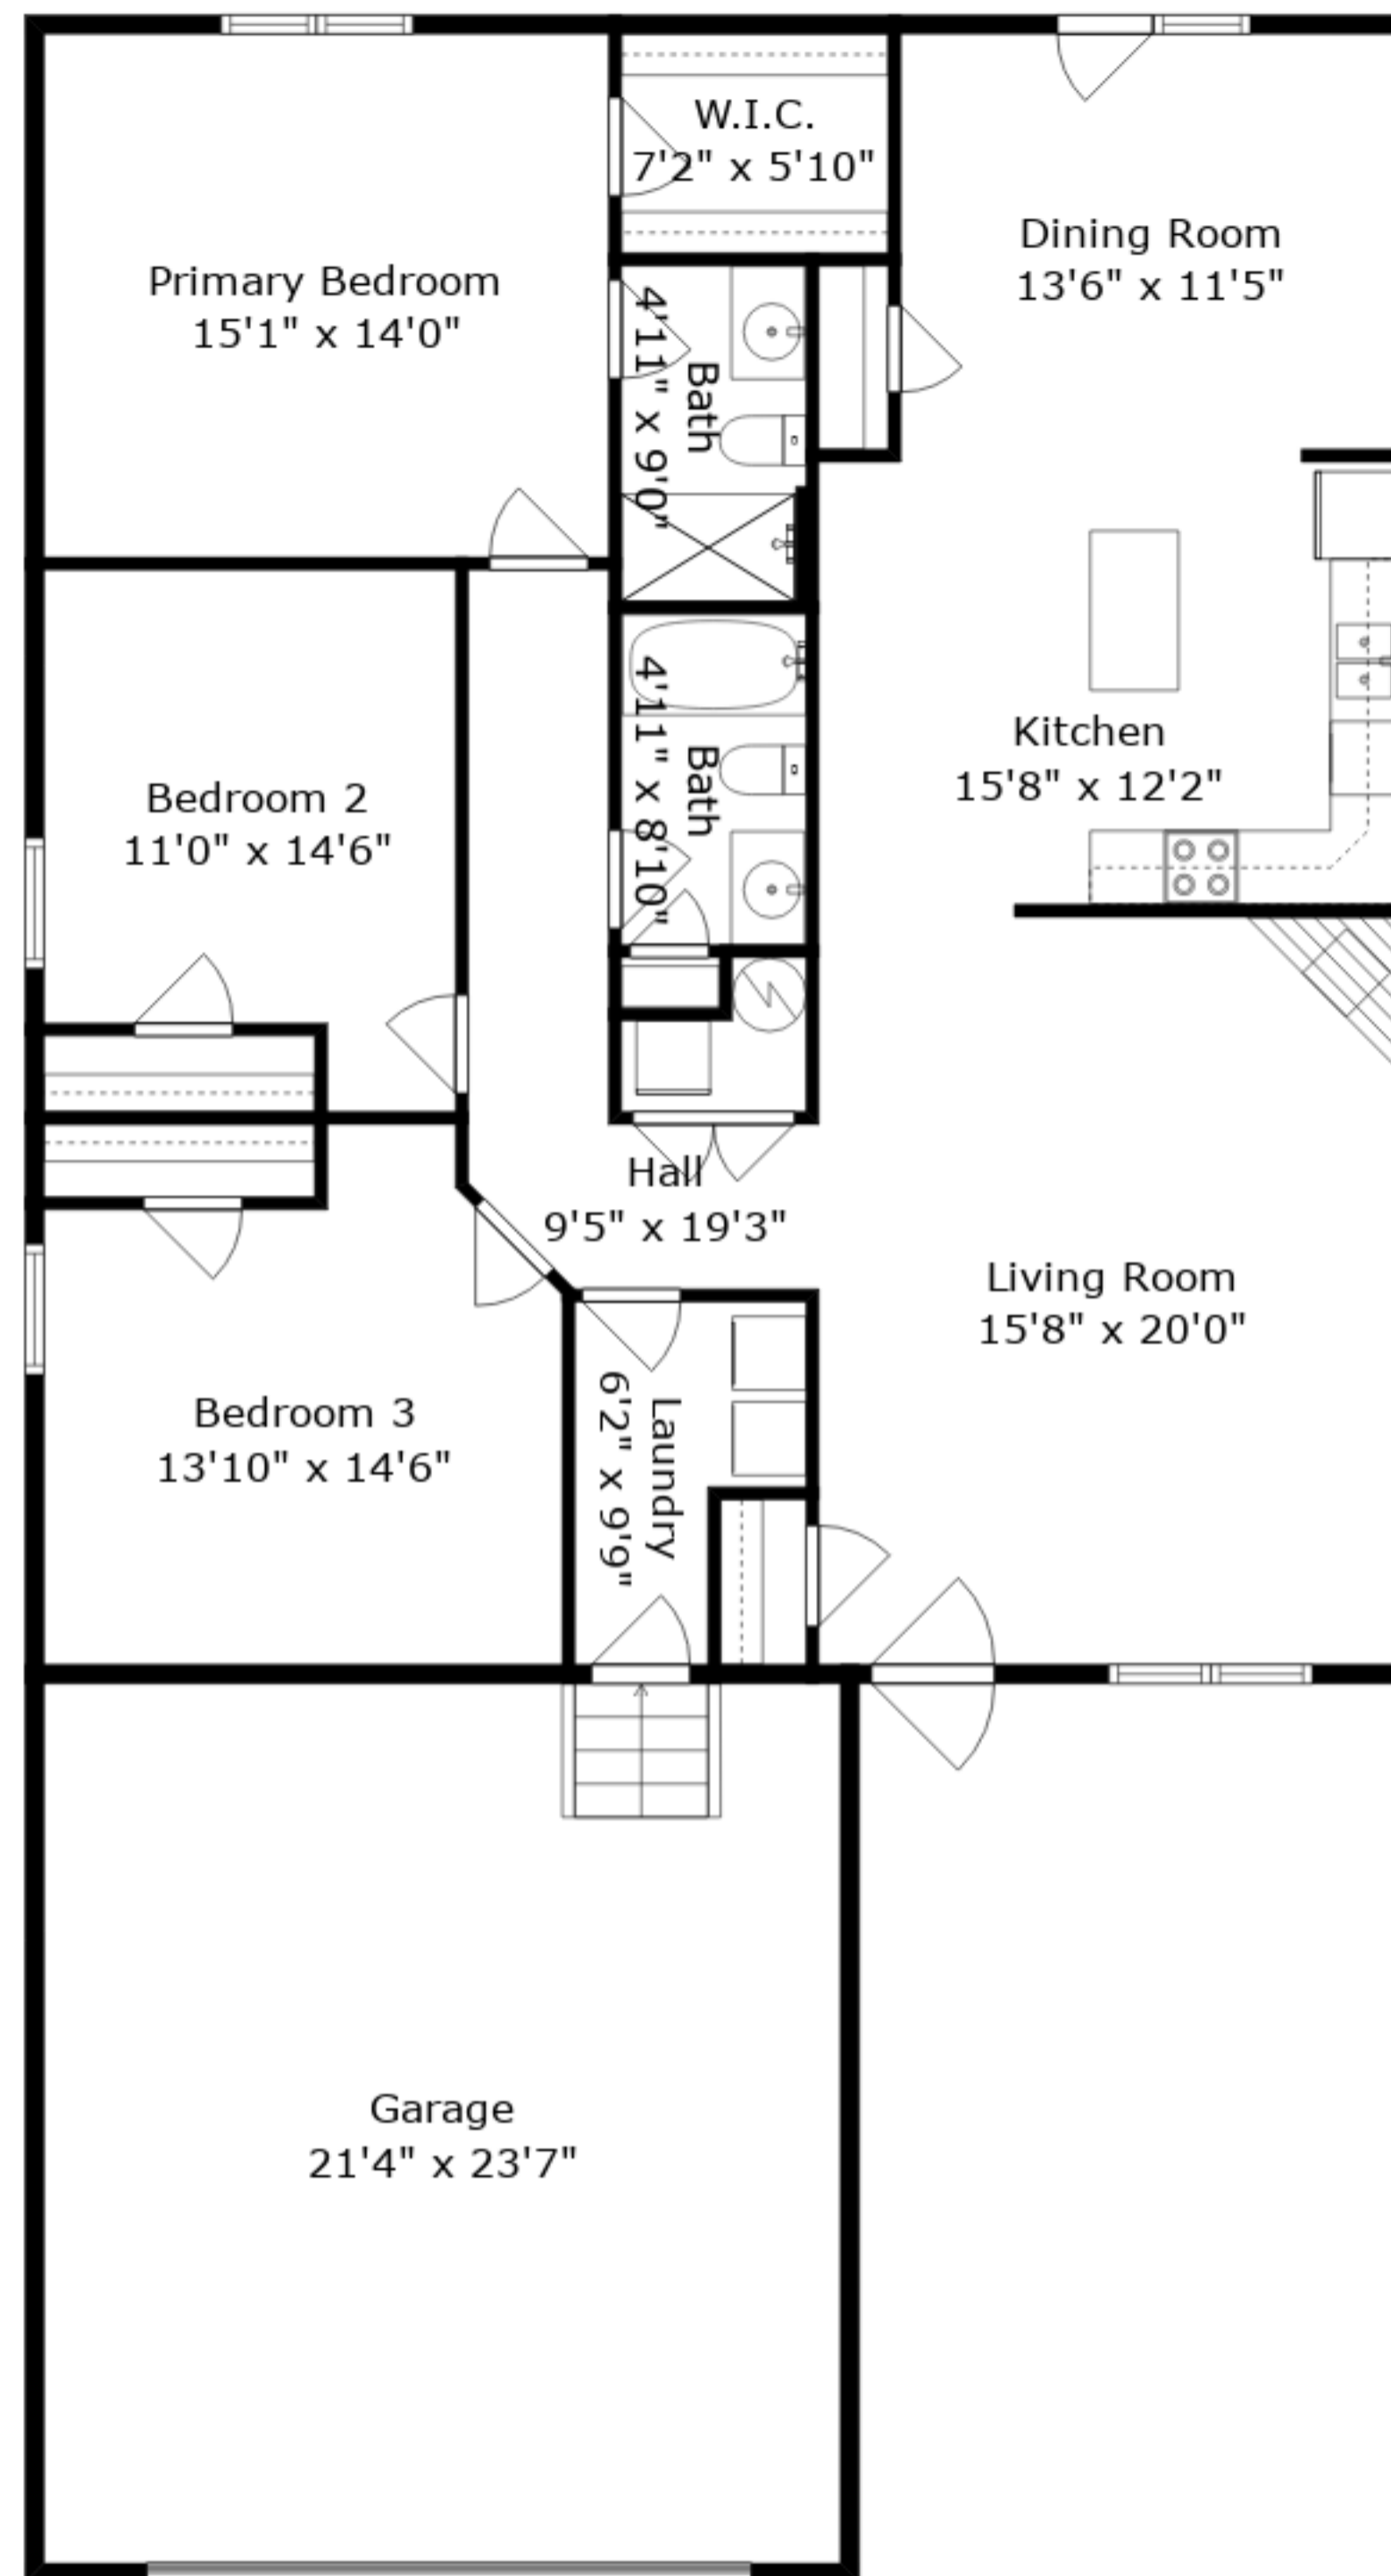

**ESTIMATED AREAS**

GLA MAIN FLOOR: 1659 sq. ft EXCLUDED AREAS 537 sq. ft  
 Total GLA 1659 sq. ft, total area 2196 sq. ft

Sizes And Dimensions Are Approximate. Actual May Vary.

**ESTIMATED AREAS**  
GLA MAIN FLOOR: 1659 sq. ft EXCLUDED AREAS 537 sq. ft  
Total GLA 1659 sq. ft, total area 2196 sq. ft

Sizes And Dimensions Are Approximate. Actual May Vary.