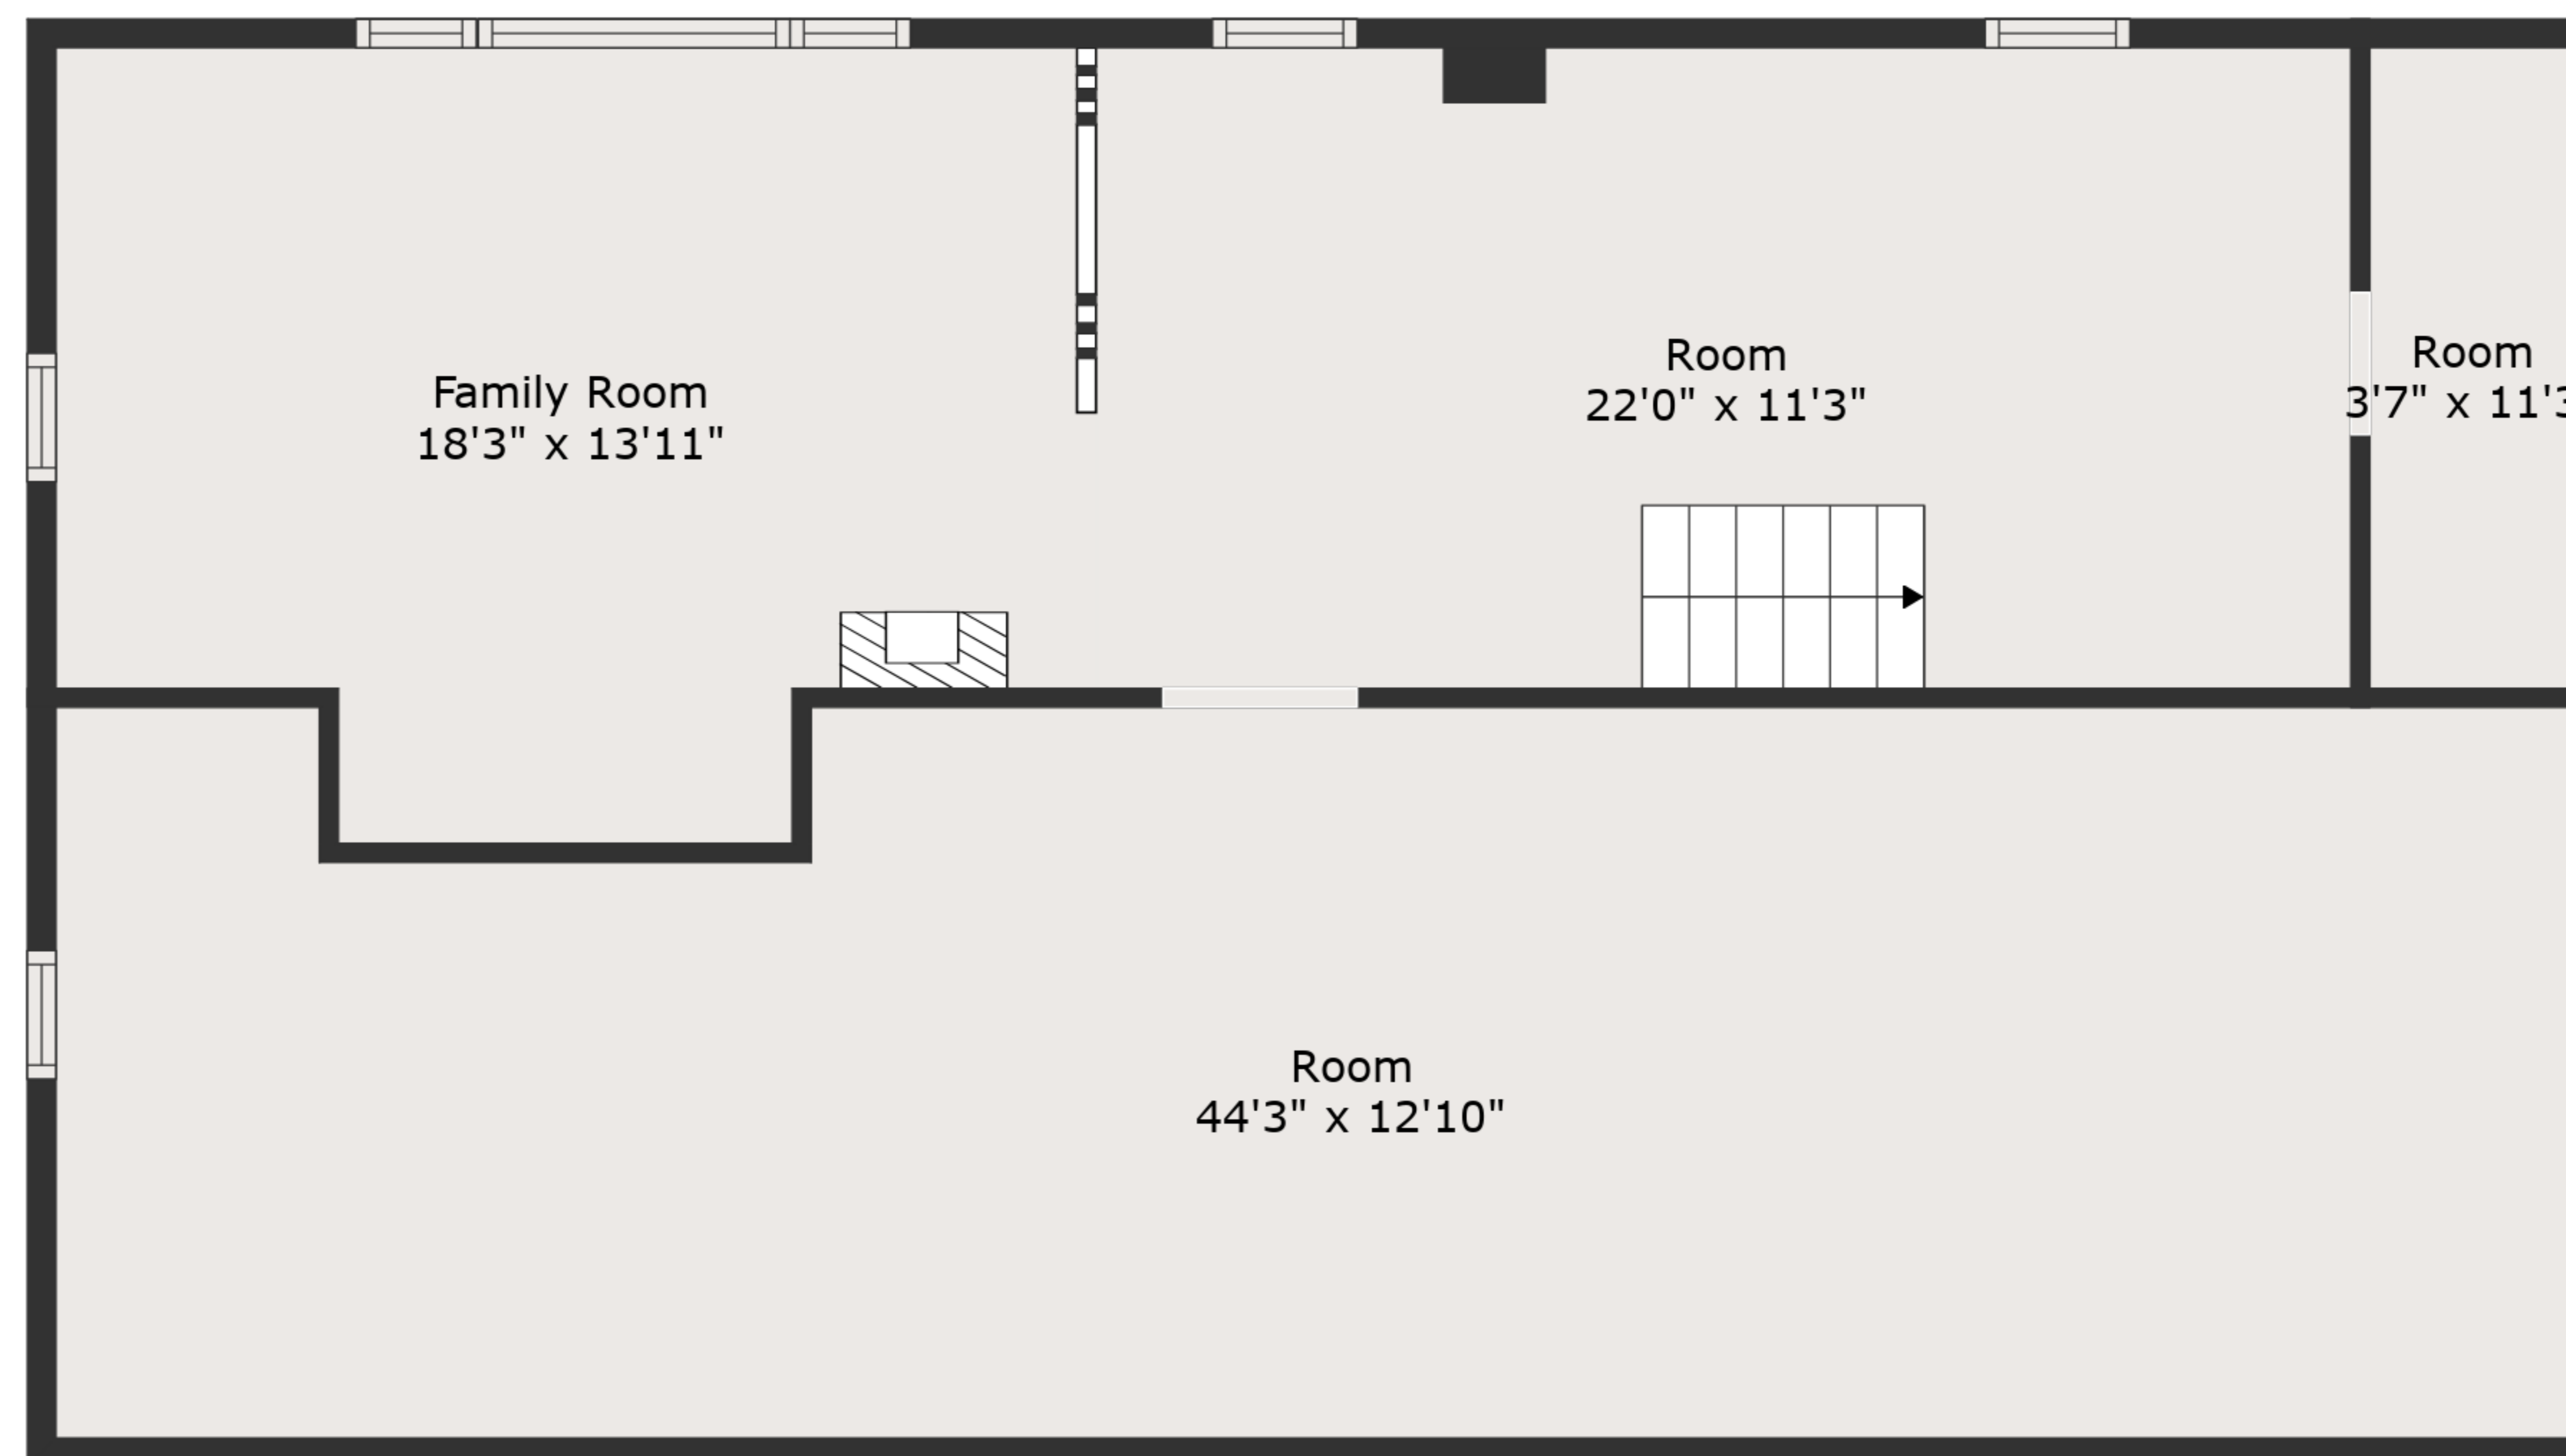

**TOTAL: 2169 sq. ft**  
BELOW GROUND: 1080 sq. ft, FLOOR 2: 1089 sq. ft  
EXCLUDED AREAS: BAY WINDOW: 6 sq. ft, FIREPLACE: 8 sq. ft

Measurements Are Deemed Highly Reliable But Not Guaranteed.

**TOTAL: 2169 sq. ft**  
BELOW GROUND: 1080 sq. ft, FLOOR 2: 1089 sq. ft  
EXCLUDED AREAS: BAY WINDOW: 6 sq. ft, FIREPLACE: 8 sq. ft

Measurements Are Deemed Highly Reliable But Not Guaranteed.

Floor 2

Floor 1

**TOTAL: 2169 sq. ft**  
 BELOW GROUND: 1080 sq. ft, FLOOR 2: 1089 sq. ft  
 EXCLUDED AREAS: BAY WINDOW: 6 sq. ft, FIREPLACE: 8 sq. ft