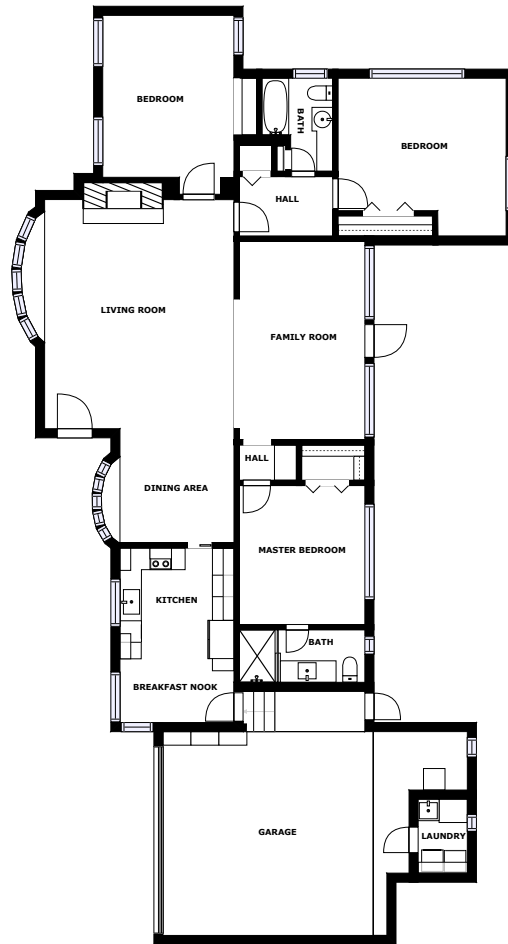

Home report

Powered by CUBICASA

325 Bayview Drive
Belleair

Highlights

1 Kitchen

2 Living room

3 Bedroom

2 Bath

Chez Colette's French
Bistro, 0.7 mi

Morton Plant Hospital
Heliport, 1.5 mi

Floor plan

Appendix 1: Data sheet

Hall - 2	Utility - 1	Utility - Laundry - 1
Bath - 2	Bedroom - 3	Bedroom - Master - 1
LivingRoom - 2	LivingRoom - Family - 1	Garage - 1
Dining - 1	Dining - Open - 1	Kitchen - 1
Nook - 1	Nook - Breakfast - 1	