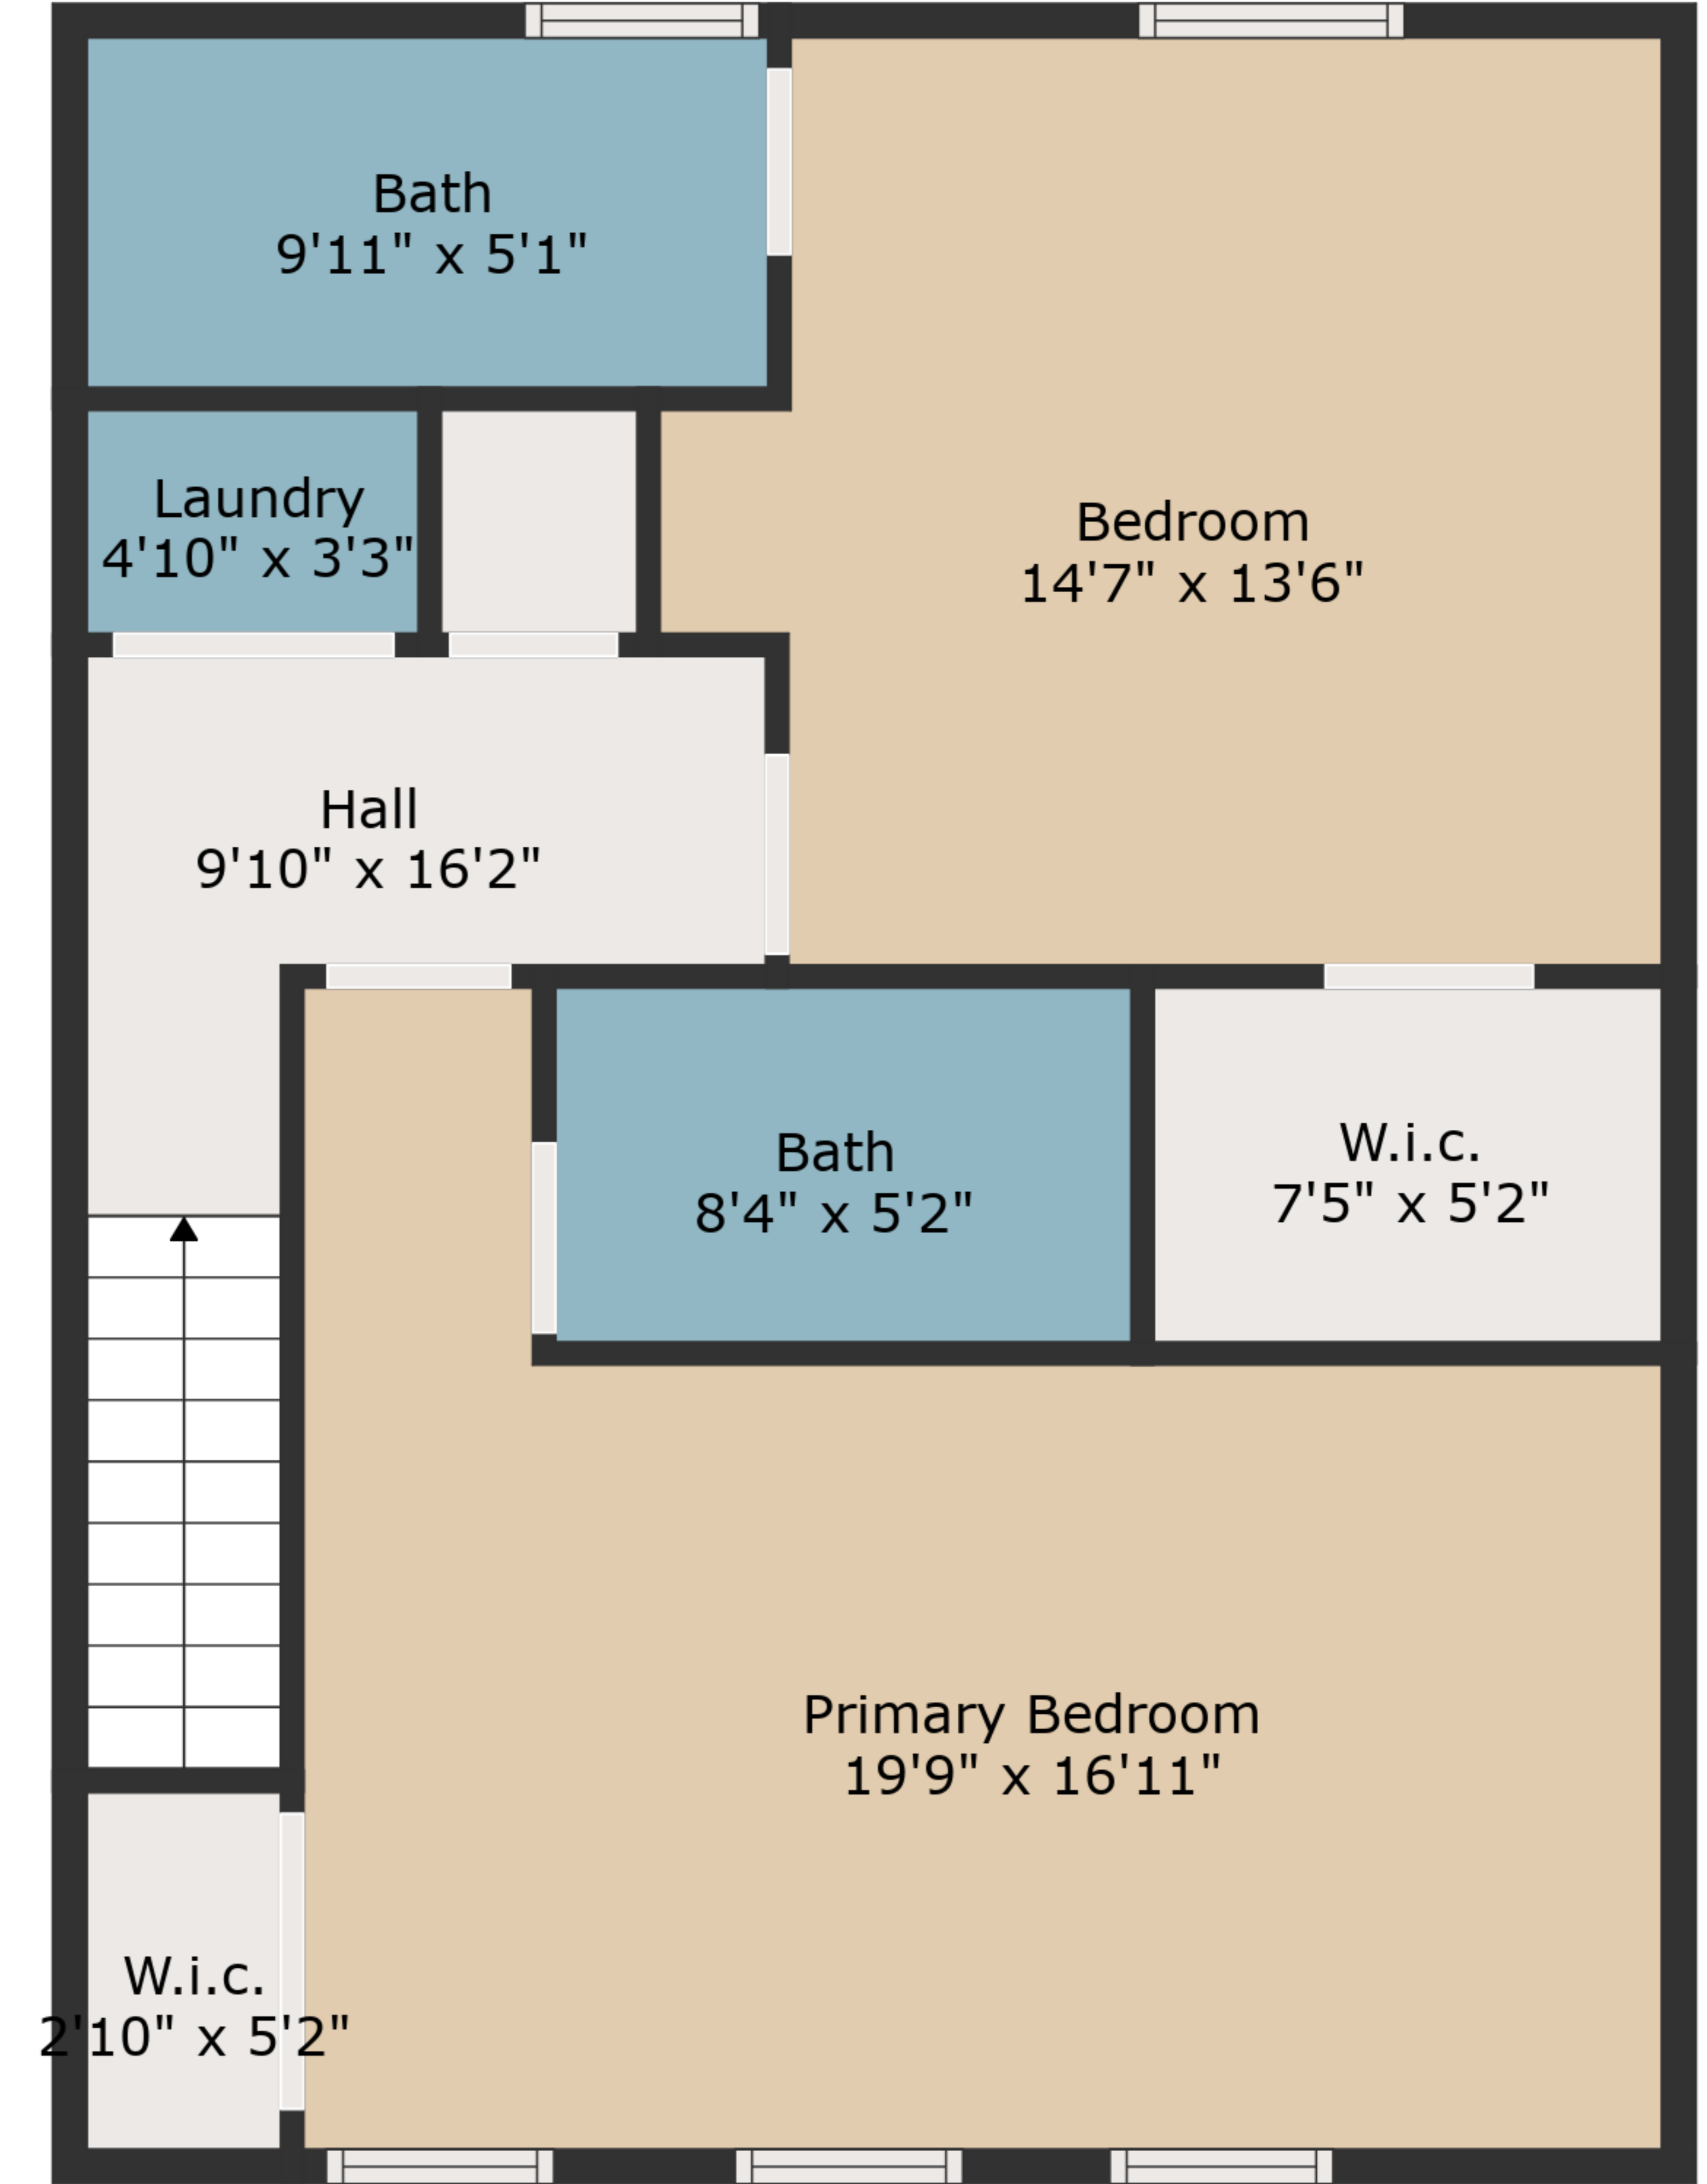

TOTAL: 1388 sq. ft
BELOW GROUND: 0 sq. ft, FLOOR 2: 684 sq. ft, FLOOR 3: 704 sq. ft
EXCLUDED AREAS: BASEMENT: 703 sq. ft

Measurements Are Deemed Highly Reliable But Not Guaranteed.

TOTAL: 1388 sq. ft

BELOW GROUND: 0 sq. ft, FLOOR 2: 684 sq. ft, FLOOR 3: 704 sq. ft
EXCLUDED AREAS: BASEMENT: 703 sq. ft

Measurements Are Deemed Highly Reliable But Not Guaranteed.

TOTAL: 1388 sq. ft

BELOW GROUND: 0 sq. ft, FLOOR 2: 684 sq. ft, FLOOR 3: 704 sq. ft
EXCLUDED AREAS: BASEMENT: 703 sq. ft

Measurements Are Deemed Highly Reliable But Not Guaranteed.

Floor 1

Floor 2

Floor 3

TOTAL: 1388 sq. ft
 BELOW GROUND: 0 sq. ft, FLOOR 2: 684 sq. ft, FLOOR 3: 704 sq. ft
 EXCLUDED AREAS: BASEMENT: 703 sq. ft

Measurements Are Deemed Highly Reliable But Not Guaranteed.