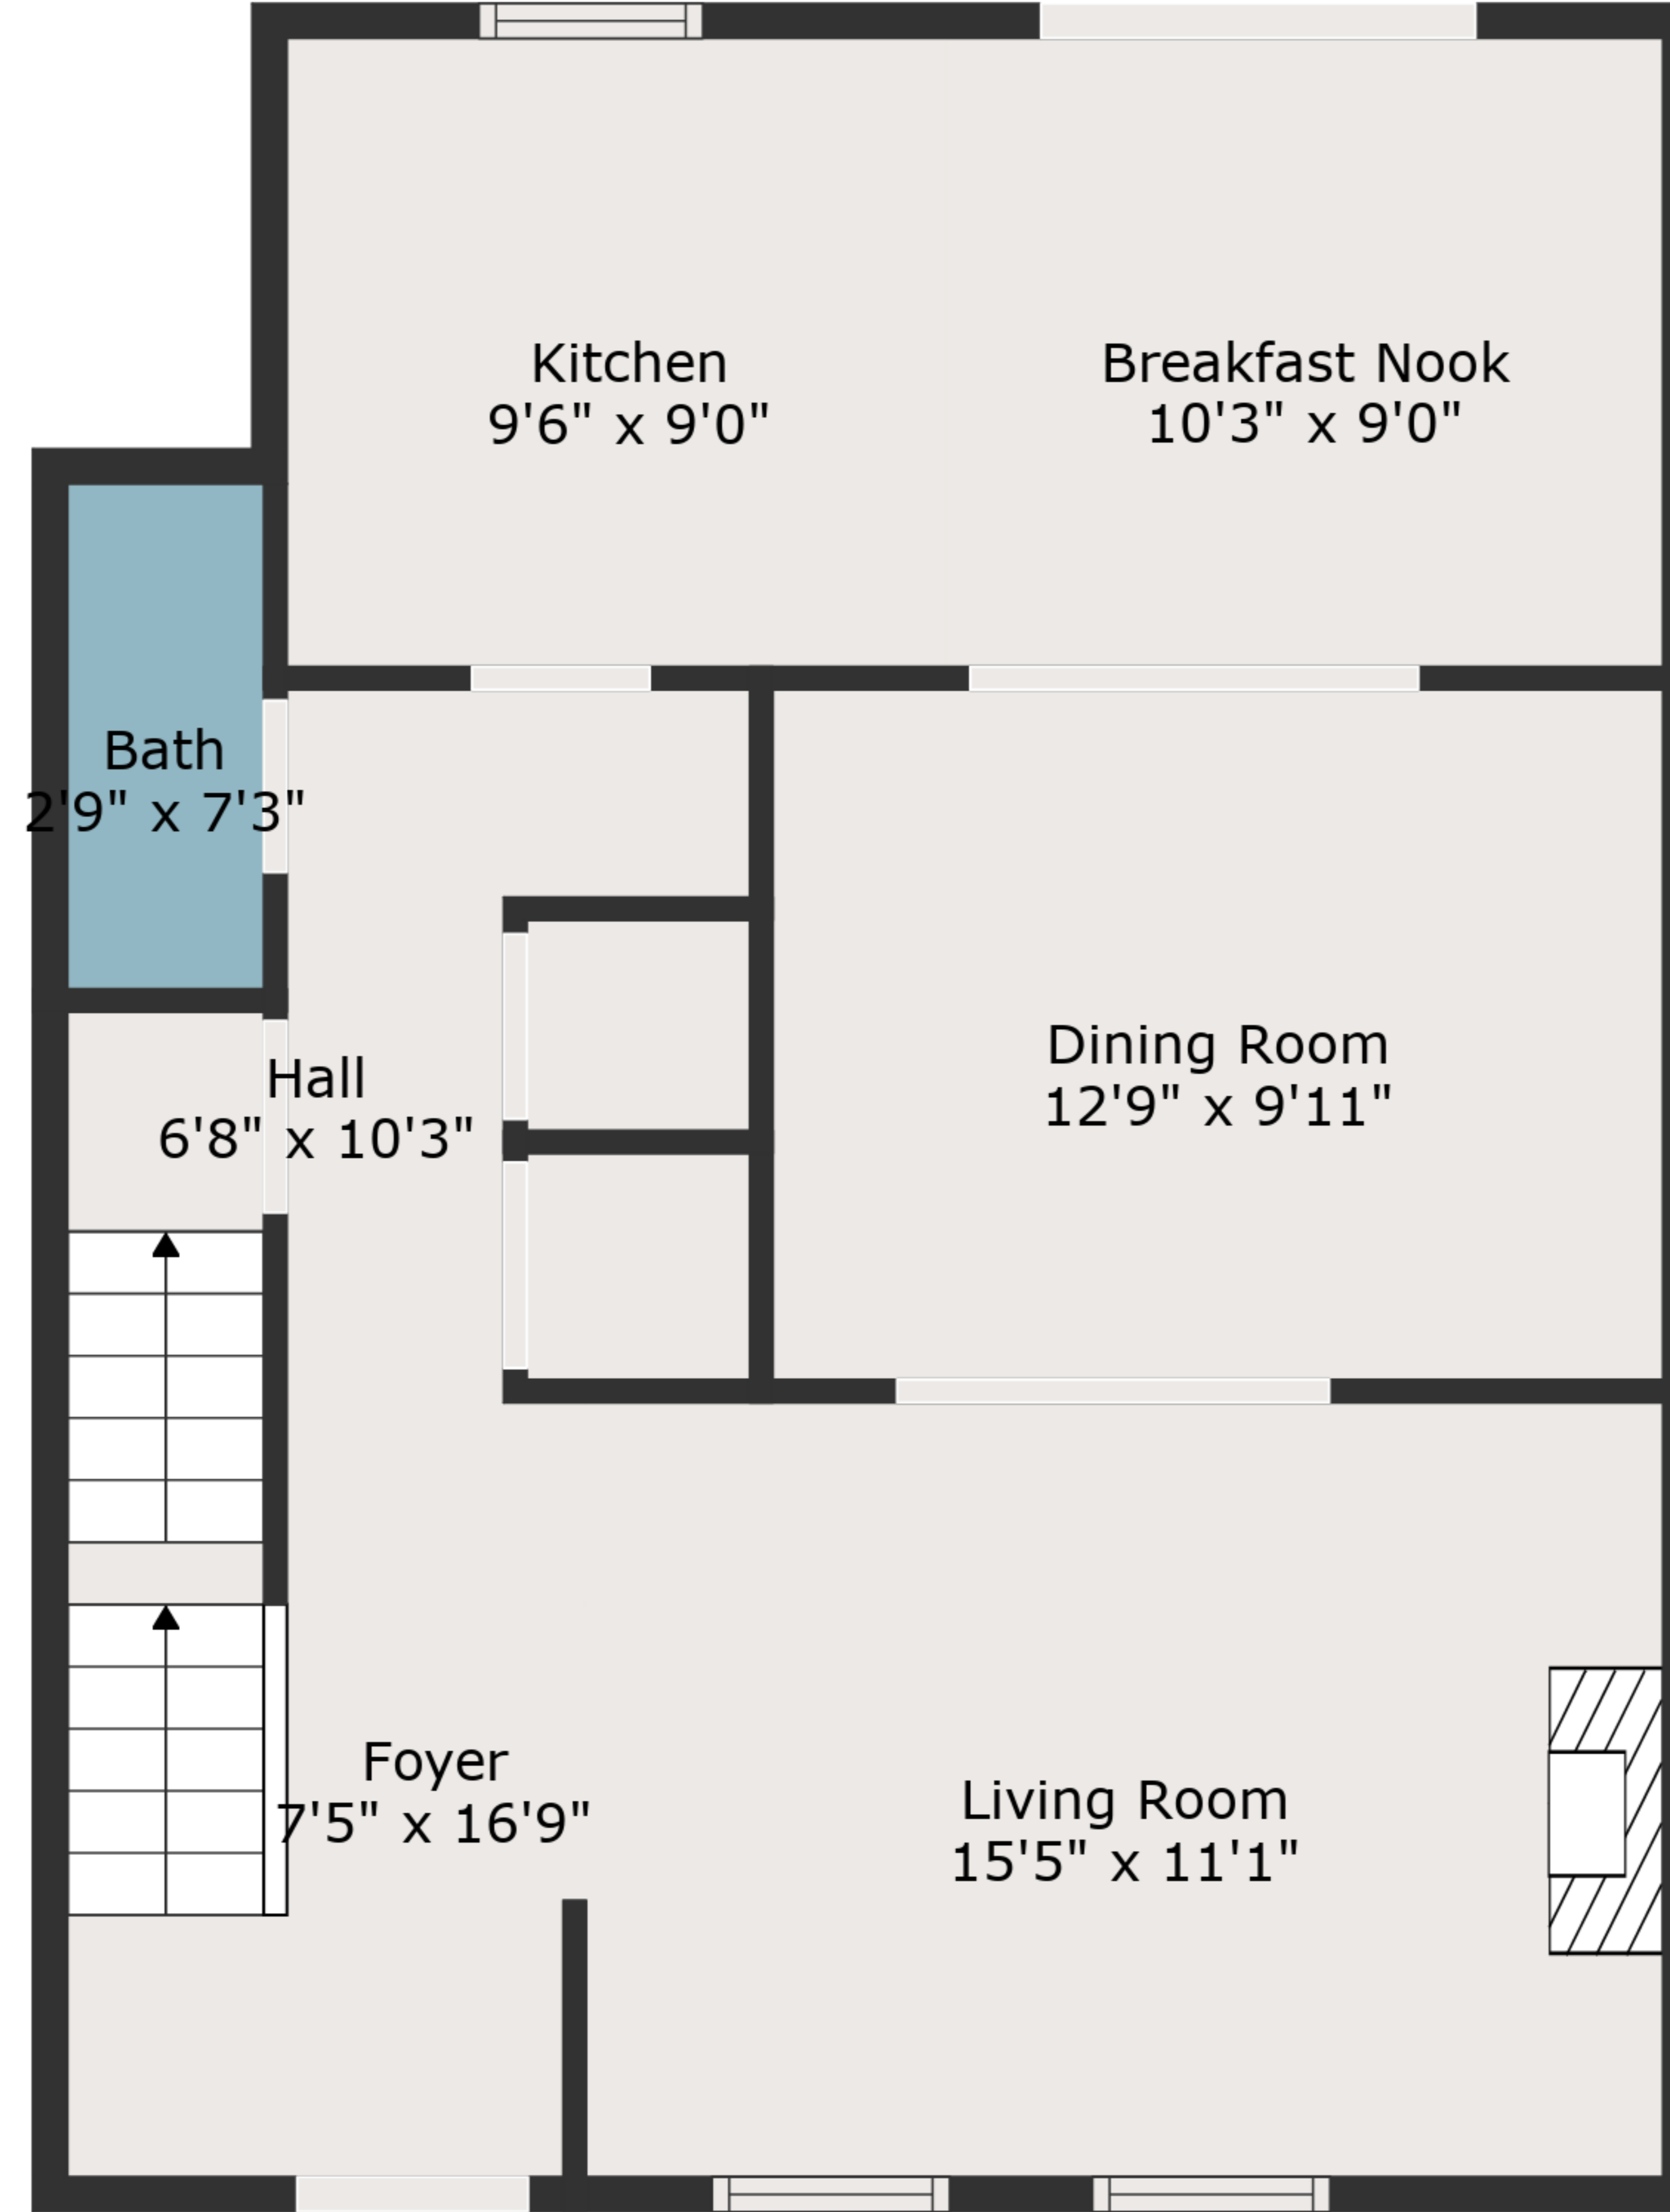

TOTAL: 1388 sq. ft
BELOW GROUND: 0 sq. ft, FLOOR 2: 684 sq. ft, FLOOR 3: 704 sq. ft
EXCLUDED AREAS: BASEMENT: 703 sq. ft

Measurements Are Deemed Highly Reliable But Not Guaranteed.

TOTAL: 1388 sq. ft

BELOW GROUND: 0 sq. ft, FLOOR 2: 684 sq. ft, FLOOR 3: 704 sq. ft
EXCLUDED AREAS: BASEMENT: 703 sq. ft

Measurements Are Deemed Highly Reliable But Not Guaranteed.

TOTAL: 1388 sq. ft

BELOW GROUND: 0 sq. ft, FLOOR 2: 684 sq. ft, FLOOR 3: 704 sq. ft
EXCLUDED AREAS: BASEMENT: 703 sq. ft

Measurements Are Deemed Highly Reliable But Not Guaranteed.

Floor 1

Floor 2

Floor 3

TOTAL: 1388 sq. ft
 BELOW GROUND: 0 sq. ft, FLOOR 2: 684 sq. ft, FLOOR 3: 704 sq. ft
 EXCLUDED AREAS: BASEMENT: 703 sq. ft

Measurements Are Deemed Highly Reliable But Not Guaranteed.