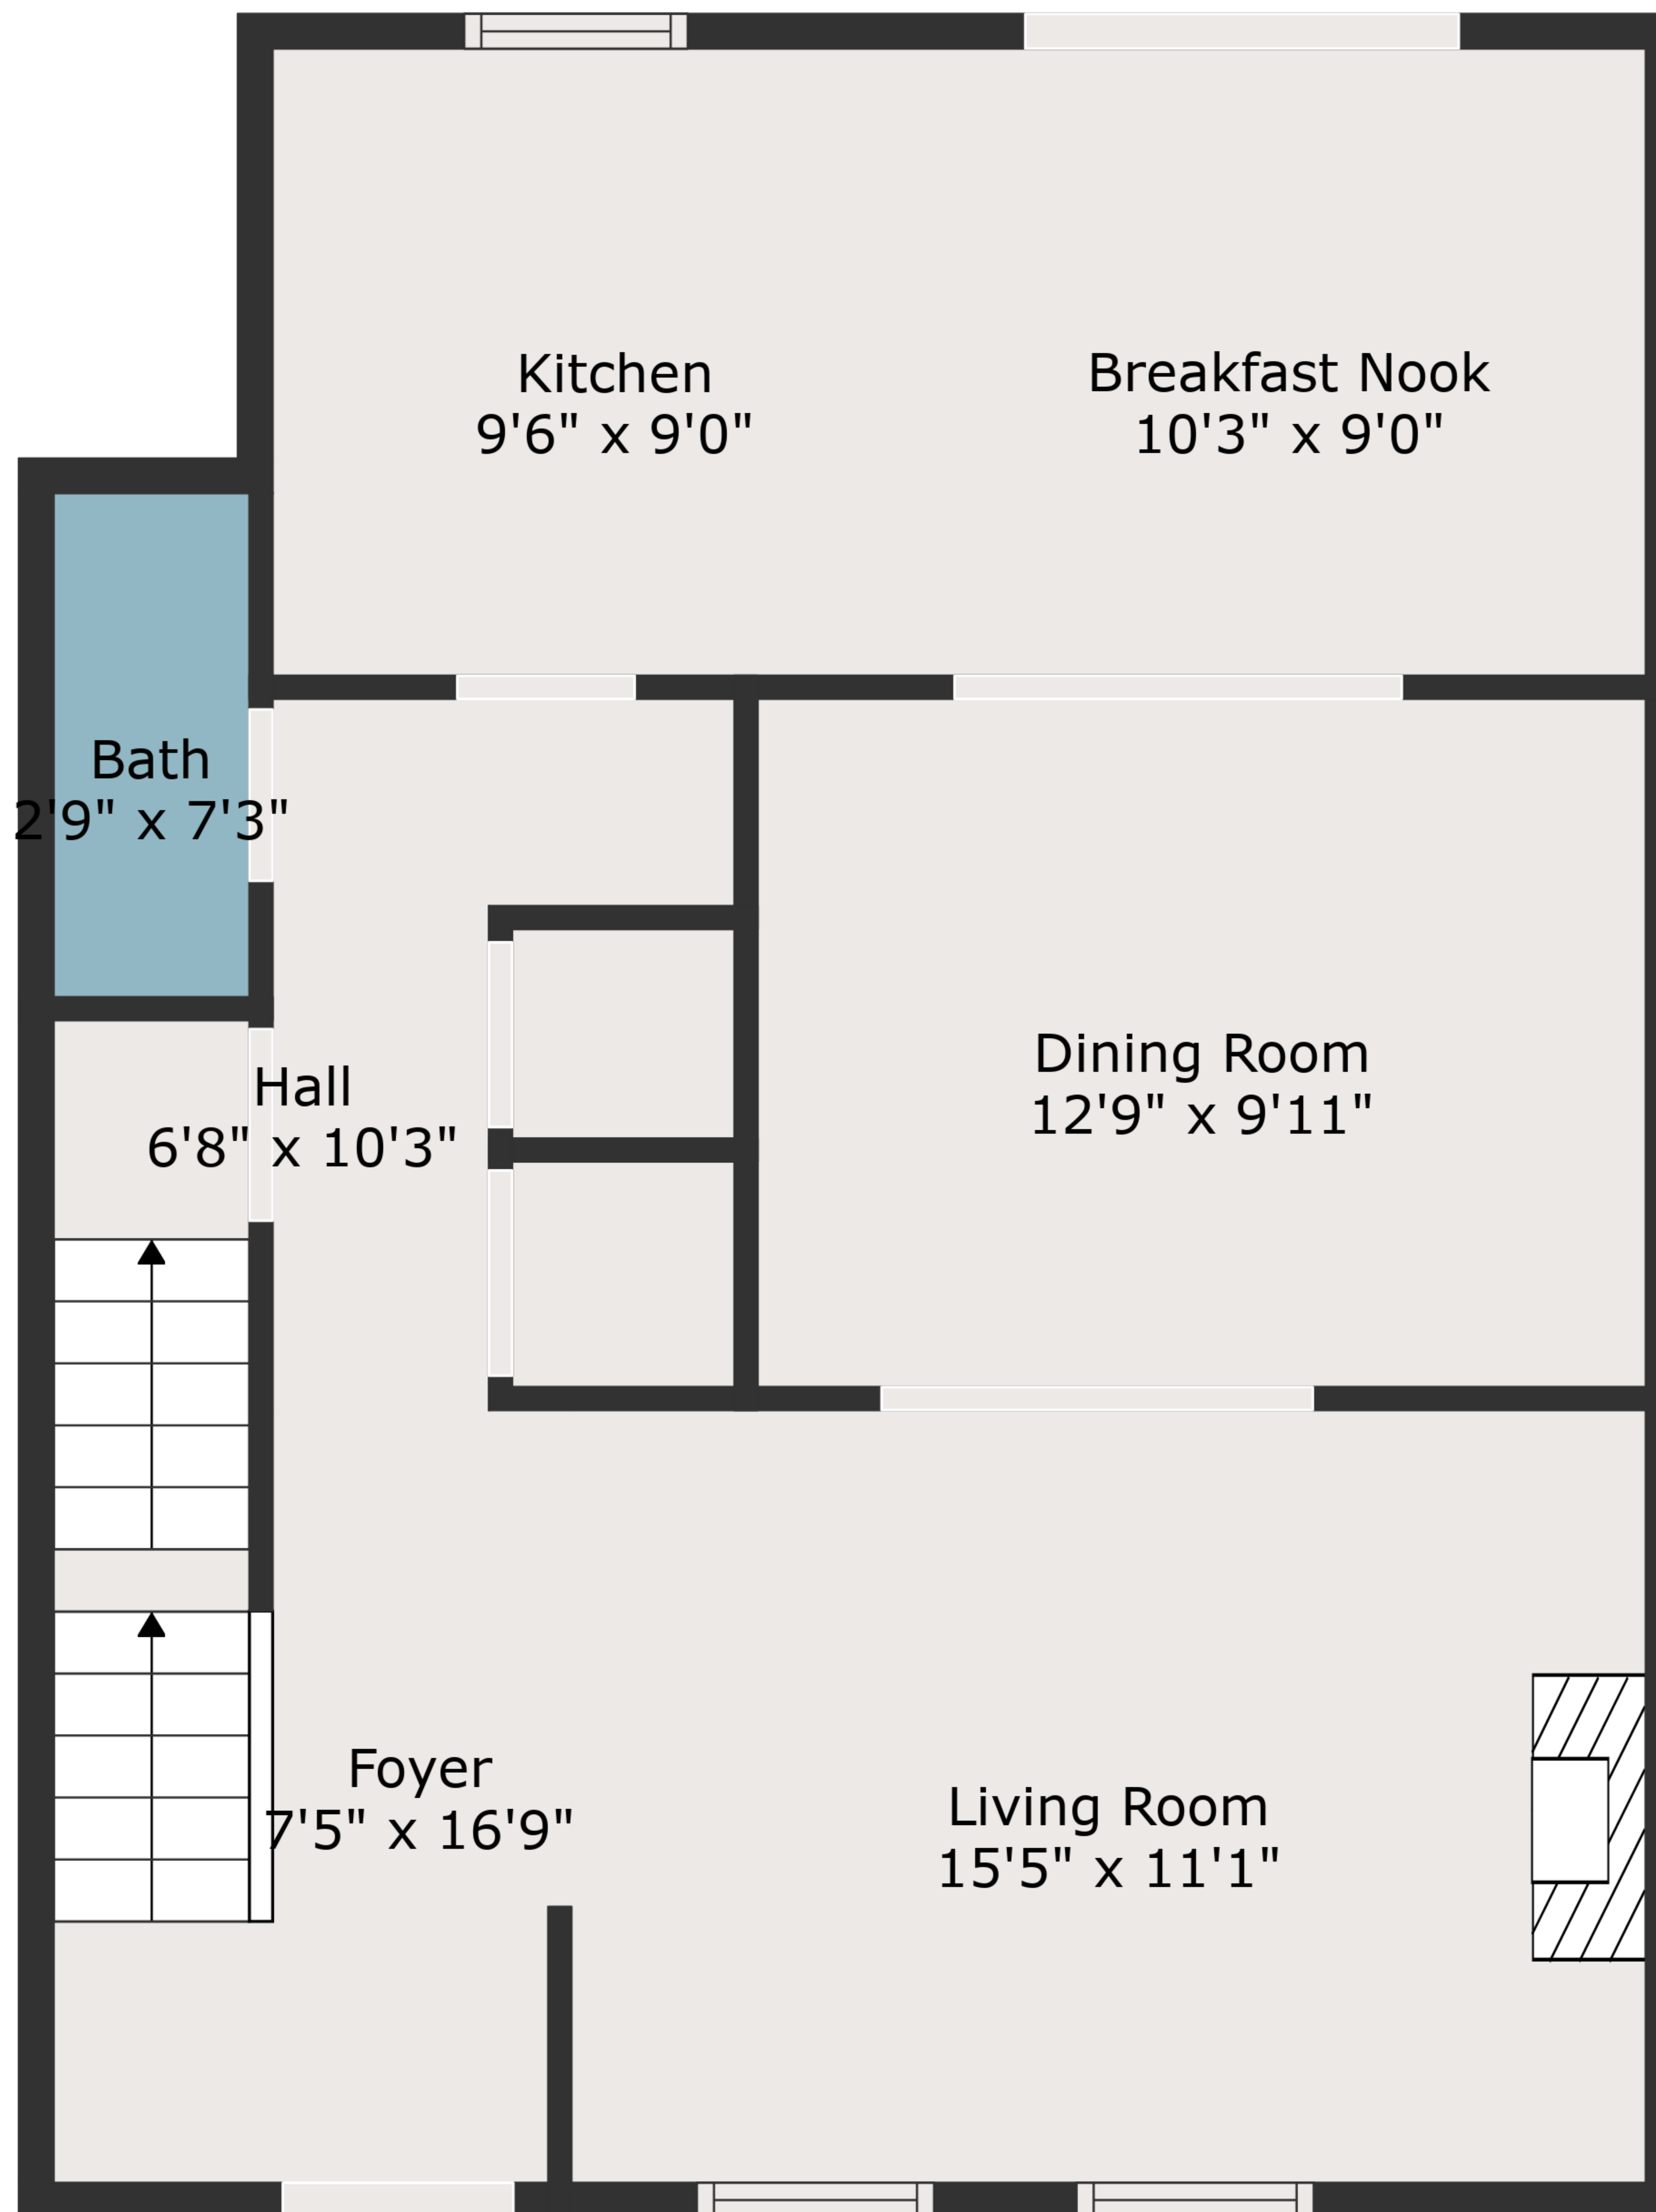

TOTAL: 1388 sq. ft
BELOW GROUND: 0 sq. ft, FLOOR 2: 684 sq. ft, FLOOR 3: 704 sq. ft
EXCLUDED AREAS: BASEMENT: 703 sq. ft

Measurements Are Deemed Highly Reliable But Not Guaranteed.

TOTAL: 1388 sq. ft

BELOW GROUND: 0 sq. ft, FLOOR 2: 684 sq. ft, FLOOR 3: 704 sq. ft
EXCLUDED AREAS: BASEMENT: 703 sq. ft

Measurements Are Deemed Highly Reliable But Not Guaranteed.

TOTAL: 1388 sq. ft

BELOW GROUND: 0 sq. ft, FLOOR 2: 684 sq. ft, FLOOR 3: 704 sq. ft
EXCLUDED AREAS: BASEMENT: 703 sq. ft

Measurements Are Deemed Highly Reliable But Not Guaranteed.

Floor 1

Floor 2

Floor 3

TOTAL: 1388 sq. ft
 BELOW GROUND: 0 sq. ft, FLOOR 2: 684 sq. ft, FLOOR 3: 704 sq. ft
 EXCLUDED AREAS: BASEMENT: 703 sq. ft

Measurements Are Deemed Highly Reliable But Not Guaranteed.