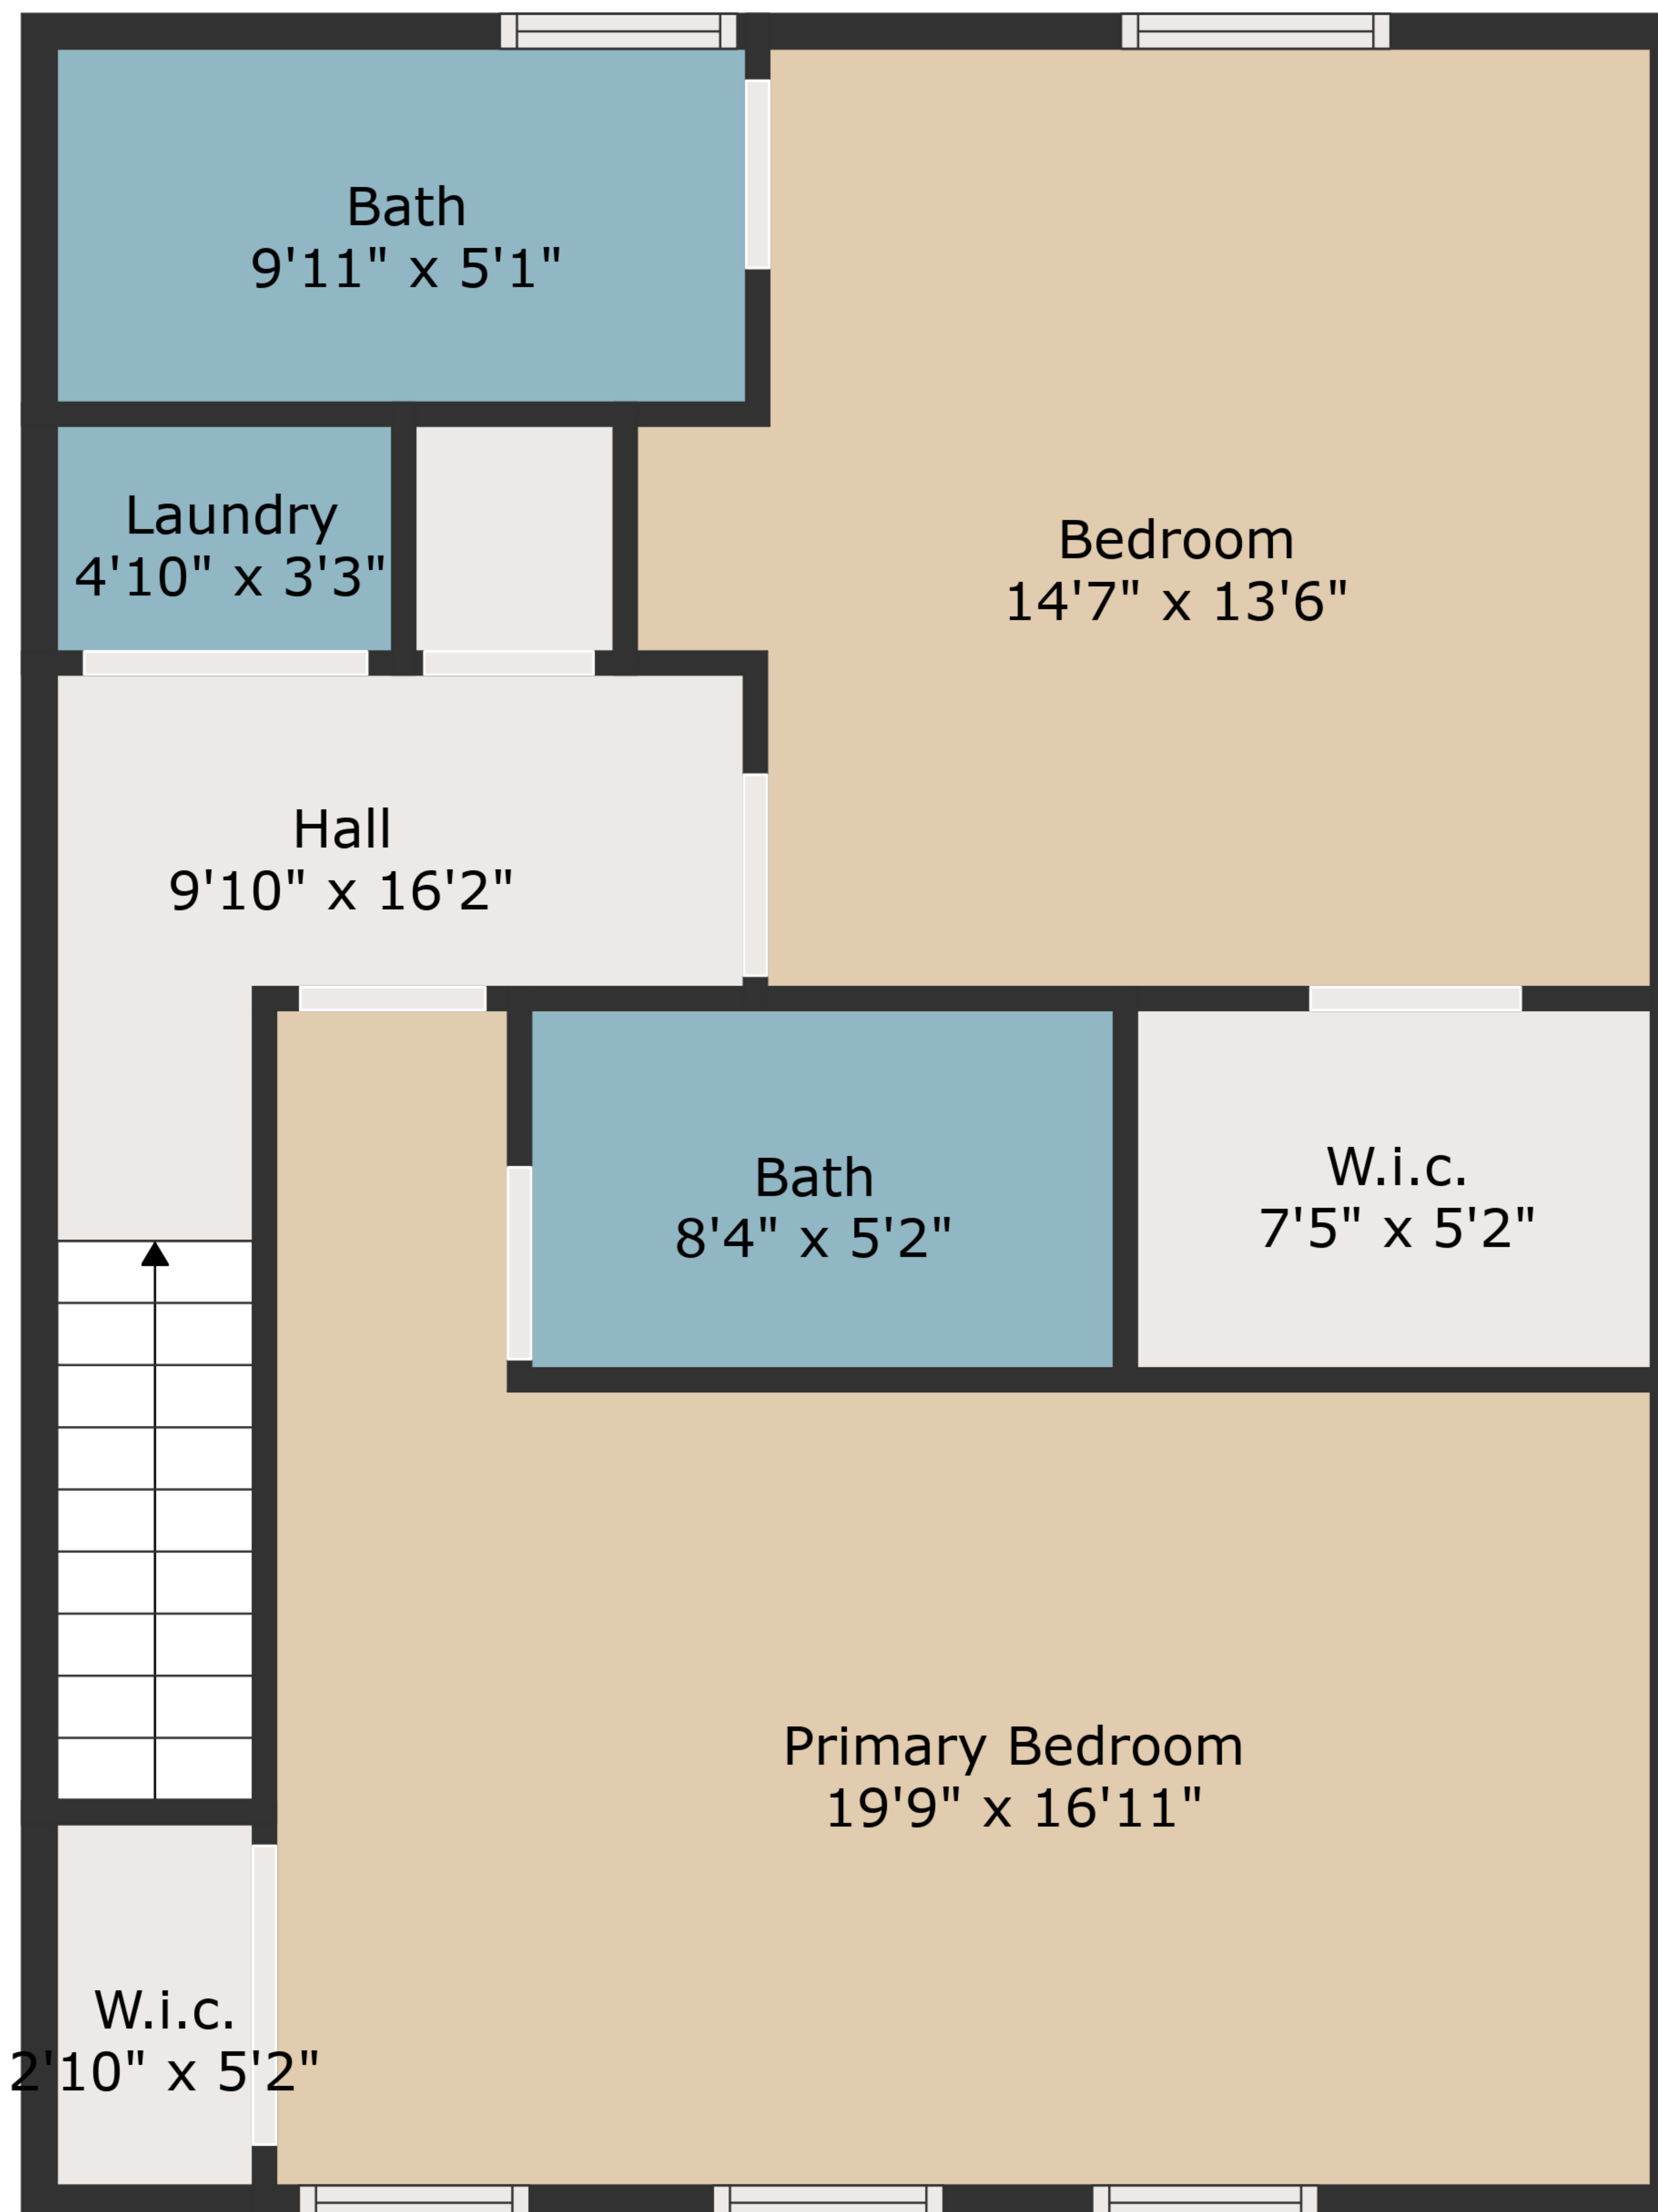

TOTAL: 1388 sq. ft
BELOW GROUND: 0 sq. ft, FLOOR 2: 684 sq. ft, FLOOR 3: 704 sq. ft
EXCLUDED AREAS: BASEMENT: 703 sq. ft

Measurements Are Deemed Highly Reliable But Not Guaranteed.

TOTAL: 1388 sq. ft

BELOW GROUND: 0 sq. ft, FLOOR 2: 684 sq. ft, FLOOR 3: 704 sq. ft
EXCLUDED AREAS: BASEMENT: 703 sq. ft

Measurements Are Deemed Highly Reliable But Not Guaranteed.

TOTAL: 1388 sq. ft

BELOW GROUND: 0 sq. ft, FLOOR 2: 684 sq. ft, FLOOR 3: 704 sq. ft
EXCLUDED AREAS: BASEMENT: 703 sq. ft

Measurements Are Deemed Highly Reliable But Not Guaranteed.

Floor 1

Floor 2

Floor 3

TOTAL: 1388 sq. ft
 BELOW GROUND: 0 sq. ft, FLOOR 2: 684 sq. ft, FLOOR 3: 704 sq. ft
 EXCLUDED AREAS: BASEMENT: 703 sq. ft

Measurements Are Deemed Highly Reliable But Not Guaranteed.