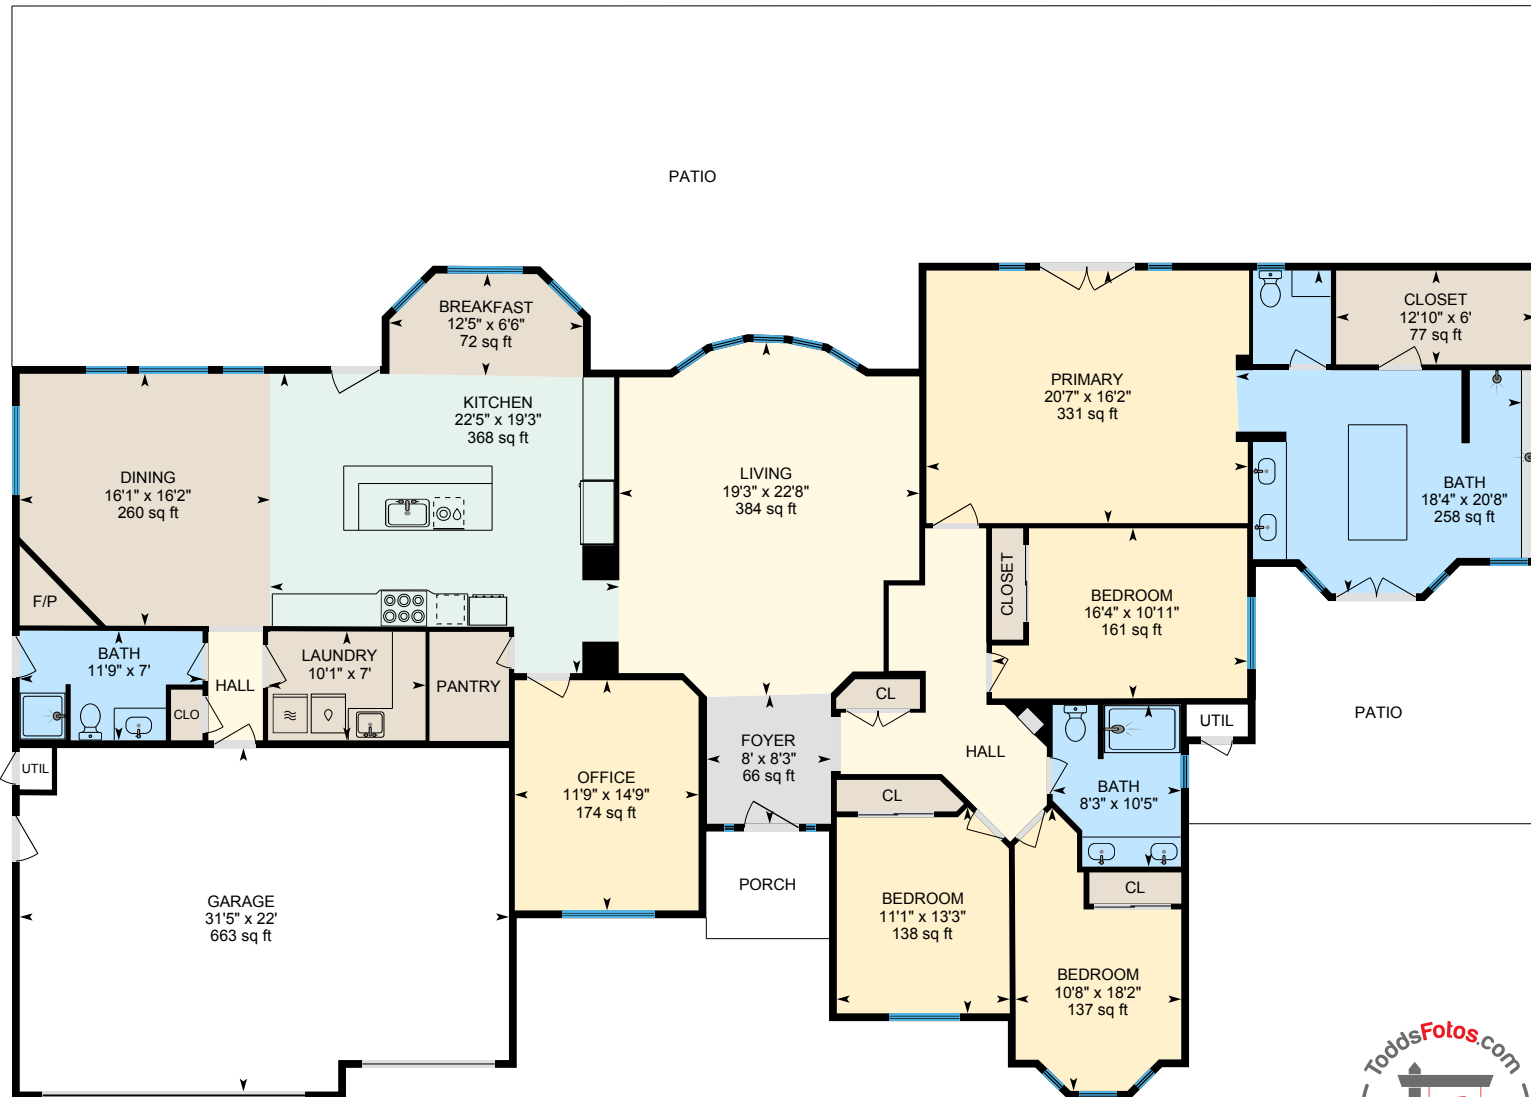

5220 Queen Elizabeth Dr, Atwater, CA

Main Floor Finished Area 3190.24 sq ft
Unfinished Area 714.43 sq ft

PREPARED: 2024/12/21

White regions are excluded from total floor area in iGUIDE floor plans. All room dimensions and floor areas must be considered approximate and are subject to independent verification.