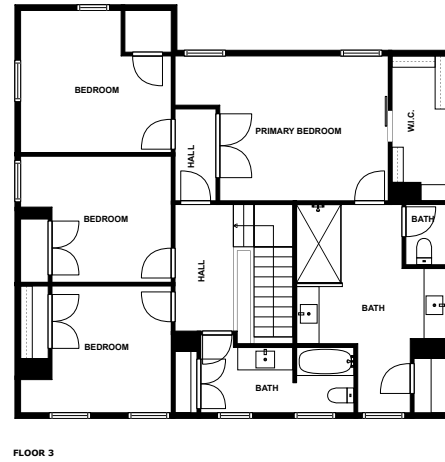

Home report

Old Military Road 1650
Charleston

Highlights

1 Kitchen

2 Living room

4 Bedroom

4 Bath

25 Doors

Bohemian Bull, 0.5 mi

Mecca Limo and chauffeur
service, 0.9 mi

Floor plan

MEASUREMENTS ARE CALCULATED BY CUBICASA TECHNOLOGY. DEEMED HIGHLY RELIABLE BUT NOT GUARANTEED.

Appendix 1: Data sheet

Outdoor - 4	Outdoor - Patio - 1	Outdoor - Porch - 2
Outdoor - Porch - Screen - 1	Outdoor - Deck - 1	Bath - 4
Bath - Toilet - 2	Utility - 1	Utility - Laundry - 1
Pantry - 1	Nook - 1	Nook - Breakfast - 1
Kitchen - 1	Dining - 1	Dining - Open - 1
LivingRoom - 2	LivingRoom - Family - 1	Bedroom - 4
Bedroom - Master - 1	Hall - 2	Closet - 1
Closet - WalkIn - 1		