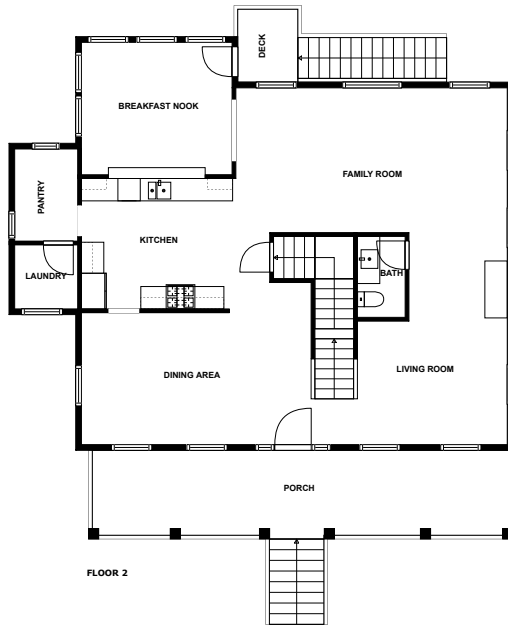

Home report

Old Military Road 1650
Charleston

Highlights

1 Kitchen

2 Living room

4 Bedroom

4 Bath

25 Doors

Bohemian Bull, 0.5 mi

Mecca Limo and chauffeur
service, 0.9 mi

Floor plan

MEASUREMENTS ARE CALCULATED BY CUBICASA TECHNOLOGY. DEEMED HIGHLY RELIABLE BUT NOT GUARANTEED.

Appendix 1: Data sheet

Outdoor - 4	Outdoor - Patio - 1	Outdoor - Porch - 2
Outdoor - Porch - Screen - 1	Outdoor - Deck - 1	Bath - 4
Bath - Toilet - 2	Utility - 1	Utility - Laundry - 1
Pantry - 1	Nook - 1	Nook - Breakfast - 1
Kitchen - 1	Dining - 1	Dining - Open - 1
LivingRoom - 2	LivingRoom - Family - 1	Bedroom - 4
Bedroom - Master - 1	Hall - 2	Closet - 1
Closet - WalkIn - 1		