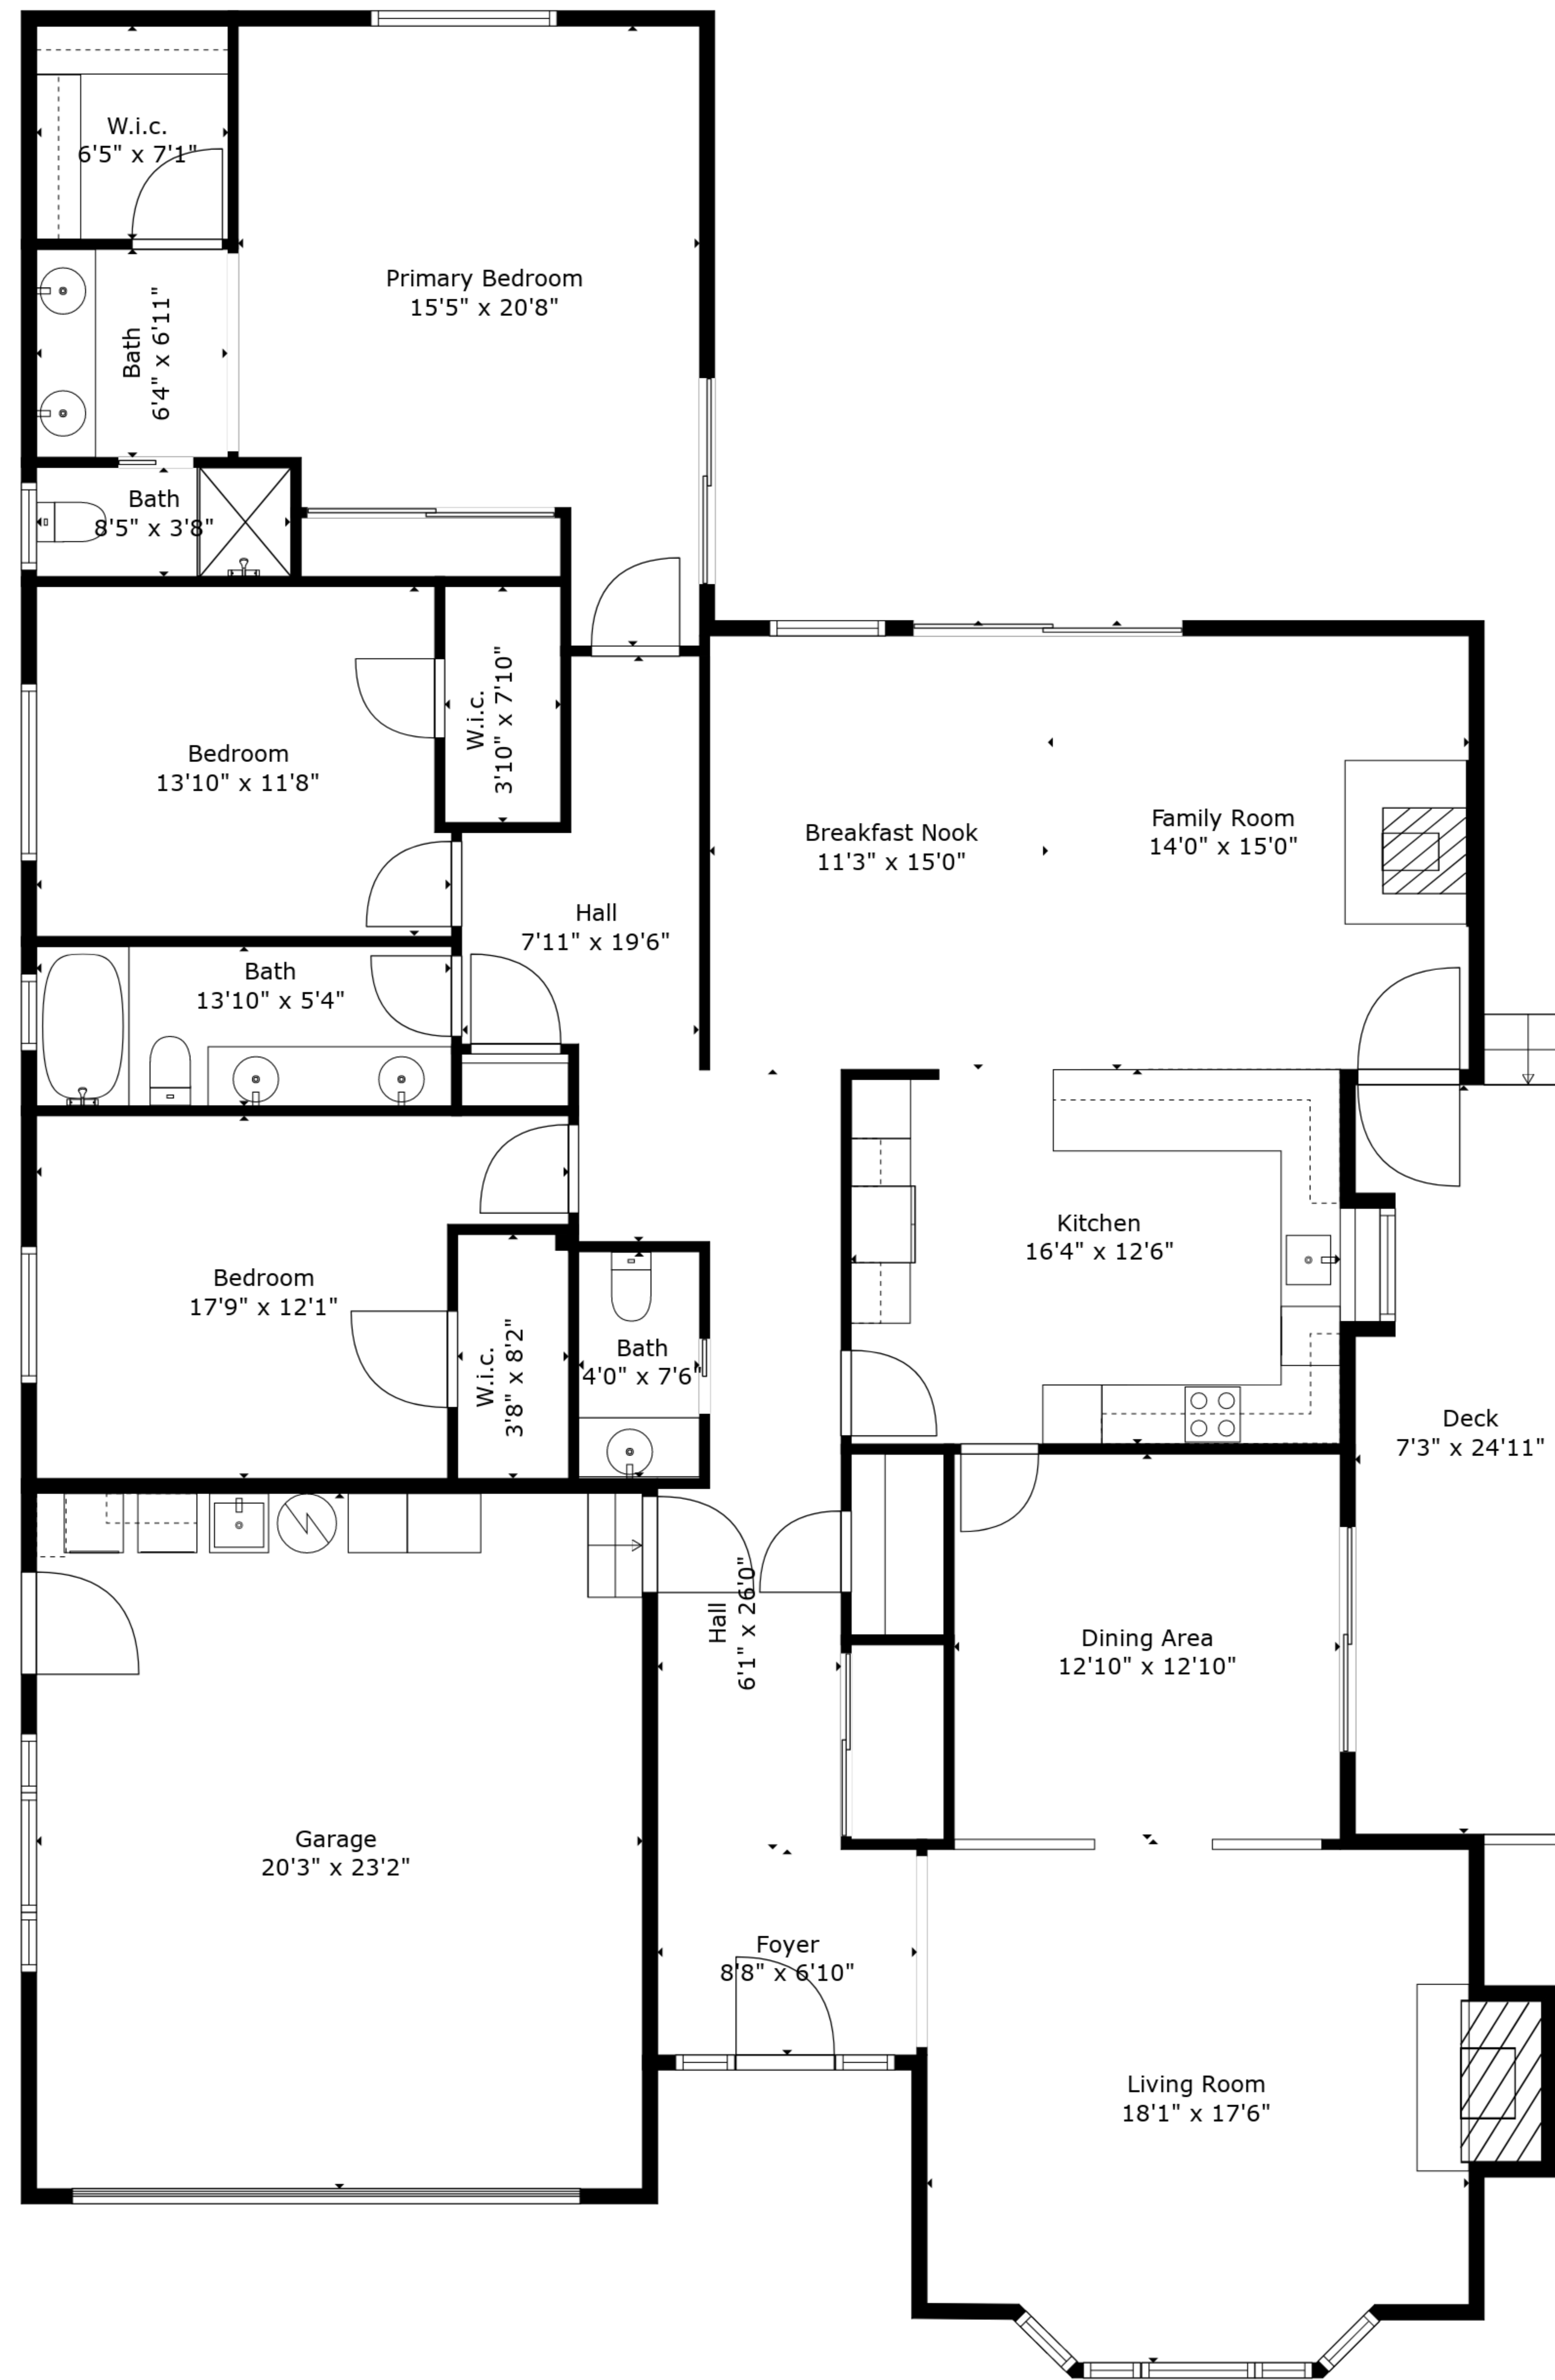

TOTAL: 2380 sq. ft

FLOOR 1: 2380 sq. ft

EXCLUDED AREAS: GARAGE: 469 sq. ft, DECK: 175 sq. ft, BAY WINDOW: 6 sq. ft,
FIREPLACE: 15 sq. ft

TOTAL: 2380 sq. ft

FLOOR 1: 2380 sq. ft

EXCLUDED AREAS: GARAGE: 469 sq. ft, DECK: 175 sq. ft, BAY WINDOW: 6 sq. ft, FIREPLACE: 15 sq. ft