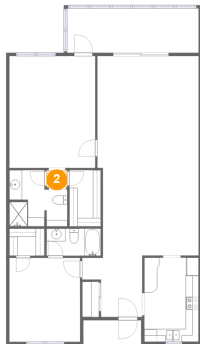

# 131 Bluff View Drive, Belleair Bluffs, Pinellas County, Florida, United States, 33770, 109

#	Room name	Dimensions	Area (sqft)	Counted as Living Area
12	Bedroom	11'1" x 13'2"	146 sq. ft	Yes

## 1 Floor 1 - Bath

Dimensions: 9'1" x 8'10"  
Area: 67 sq. ft  
Counted as Living Area:  
Yes

Heated: Yes  
Finished: Yes  
Enclosed: Yes  
Contiguous:  
Yes  
Permitted: Yes  
Wet Space: Yes  
Addition: No  
Conversion: No

## 2 Floor 1 - Hall

Dimensions: 3'2" x 2'9"  
Area: 9 sq. ft  
Counted as Living Area:  
Yes

Heated: Yes  
Finished: Yes  
Enclosed: Yes  
Contiguous:  
Yes  
Permitted: Yes  
Wet Space: No  
Addition: No  
Conversion: No