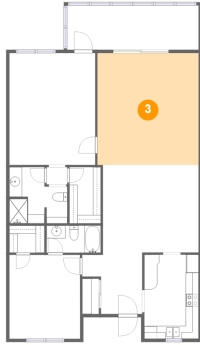

## 2 Floor 1 - Hall

Dimensions: 3'2" x 2'9"  
Area: 9 sq. ft  
Counted as Living Area:  
Yes

Heated: Yes  
Finished: Yes  
Enclosed: Yes  
Contiguous:  
Yes  
Permitted: Yes  
Wet Space: No  
Addition: No  
Conversion: No

## 3 Floor 1 - Living Room

Dimensions: 15'11" x 17'7"  
Area: 279 sq. ft  
Counted as Living Area:  
Yes

Heated: Yes  
Finished: Yes  
Enclosed: Yes  
Contiguous:  
Yes  
Permitted: Yes  
Wet Space: No  
Addition: No  
Conversion: No