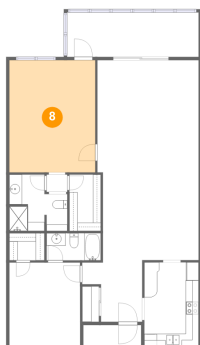

8 Floor 1 - Primary Bedroom

Dimensions: 13'5" x 17'7"
Area: 236 sq. ft
Counted as Living Area:
Yes

Heated: Yes
Finished: Yes
Enclosed: Yes
Contiguous:
Yes
Permitted: Yes
Wet Space: No
Addition: No
Conversion: No