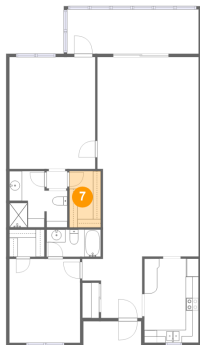

7 Floor 1 - W.i.c.

Dimensions: 4'11" x 8'10"
Area: 43 sq. ft
Counted as Living Area:
Yes

Heated: Yes
Finished: Yes
Enclosed: Yes
Contiguous:
Yes
Permitted: Yes
Wet Space: No
Addition: No
Conversion: No