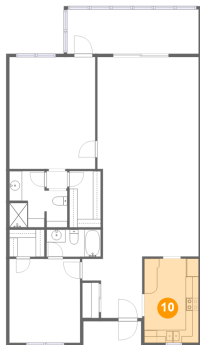

10 Floor 1 - Kitchen

Dimensions: 8'6" x 13'2"
Area: 112 sq. ft
Counted as Living Area:
Yes

Heated: Yes
Finished: Yes
Enclosed: Yes
Contiguous:
Yes
Permitted: Yes
Wet Space: No
Addition: No
Conversion: No