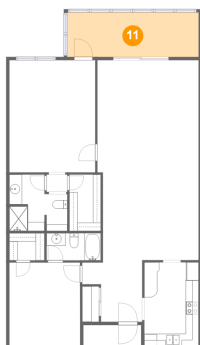

11 Floor 1 - Screened Porch

Dimensions: 20'8" x 6'11"
Area: 144 sq. ft
Counted as Living Area: No

Heated: No
Finished: Yes
Enclosed: No
Contiguous: Yes
Permitted: Yes
Wet Space: No
Addition: No
Conversion: No