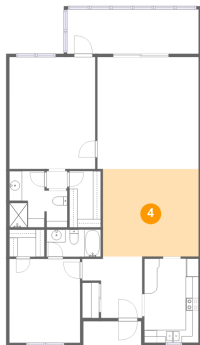

4 Floor 1 - Dining Area

Dimensions: 15'0" x 13'8"
Area: 206 sq. ft
Counted as Living Area:
Yes

Heated: Yes
Finished: Yes
Enclosed: Yes
Contiguous:
Yes
Permitted: Yes
Wet Space: No
Addition: No
Conversion: No