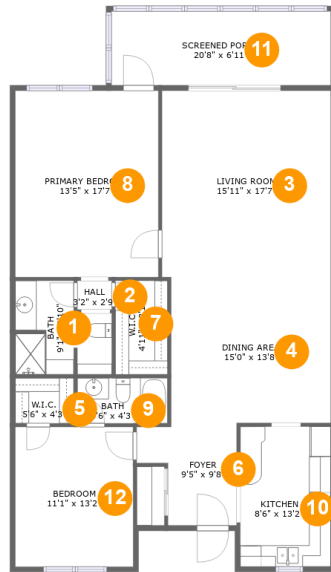

## Property Summary

 **0** garages

 **2** bedrooms

 **2** bathrooms

 **0** half baths

 **1** floors

 **1,292** Gross Living Area sqft

 **1,436** total sqft

## Room Dimensions

Floor 1

Total sqft: 1436

Living area: 1292

#	Room name	Dimensions	Area (sqft)	Counted as Living Area
1	Bath	9'1" x 8'10"	67 sq. ft	Yes
2	Hall	3'2" x 2'9"	9 sq. ft	Yes
3	Living Room	15'11" x 17'7"	279 sq. ft	Yes
4	Dining Area	15'0" x 13'8"	206 sq. ft	Yes
5	W.i.c.	5'6" x 4'3"	23 sq. ft	Yes
6	Foyer	9'5" x 9'8"	72 sq. ft	Yes
7	W.i.c.	4'11" x 8'10"	43 sq. ft	Yes
8	Primary Bedroom	13'5" x 17'7"	236 sq. ft	Yes
9	Bath	8'6" x 4'3"	36 sq. ft	Yes
10	Kitchen	8'6" x 13'2"	112 sq. ft	Yes
11	Screened Porch	20'8" x 6'11"	144 sq. ft	No

## 10 Floor 1 - Kitchen

Dimensions: 8'6" x 13'2"  
Area: 112 sq. ft  
Counted as Living Area:  
Yes

Heated: Yes  
Finished: Yes  
Enclosed: Yes  
Contiguous:  
Yes  
Permitted: Yes  
Wet Space: No  
Addition: No  
Conversion: No

## 12 Floor 1 - Bedroom

**Dimensions:** 11'1" x 13'2"  
**Area:** 146 sq. ft  
**Counted as Living Area:**  
Yes

**Heated:** Yes  
**Finished:** Yes  
**Enclosed:** Yes  
**Contiguous:**  
Yes  
**Permitted:** Yes  
**Wet Space:** No  
**Addition:** No  
**Conversion:** No