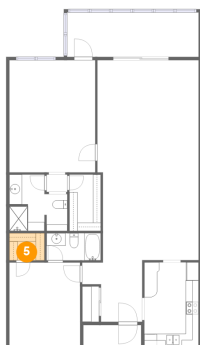

5 Floor 1 - W.i.c.

Dimensions: 5'6" x 4'3"
Area: 23 sq. ft
Counted as Living Area:
Yes

Heated: Yes
Finished: Yes
Enclosed: Yes
Contiguous:
Yes
Permitted: Yes
Wet Space: No
Addition: No
Conversion: No