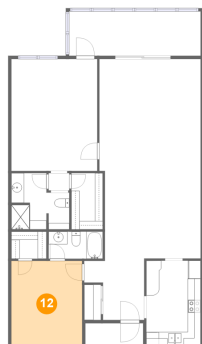

131 Bluff View Drive, Belleair Bluffs, Pinellas County, Florida, United States, 33770, 109

12 Floor 1 - Bedroom

Dimensions: 11'1" x 13'2"
Area: 146 sq. ft
Counted as Living Area:
Yes

Heated: Yes
Finished: Yes
Enclosed: Yes
Contiguous:
Yes
Permitted: Yes
Wet Space: No
Addition: No
Conversion: No