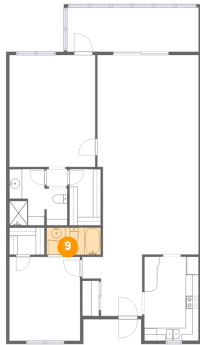

131 Bluff View Drive, Belleair Bluffs, Pinellas County, Florida, United States, 33770, 109

9 Floor 1 - Bath

Dimensions: 8'6" x 4'3"
Area: 36 sq. ft
Counted as Living Area:
Yes

Heated: Yes
Finished: Yes
Enclosed: Yes
Contiguous:
Yes
Permitted: Yes
Wet Space: Yes
Addition: No
Conversion: No