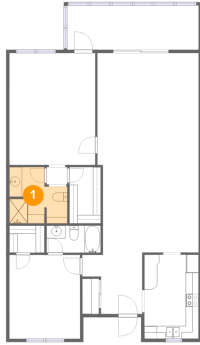

131 Bluff View Drive, Belleair Bluffs, Pinellas County, Florida, United States, 33770, 109

1 Floor 1 - Bath

Dimensions: 9'1" x 8'10"
Area: 67 sq. ft
Counted as Living Area:
Yes

Heated: Yes
Finished: Yes
Enclosed: Yes
Contiguous:
Yes
Permitted: Yes
Wet Space: Yes
Addition: No
Conversion: No