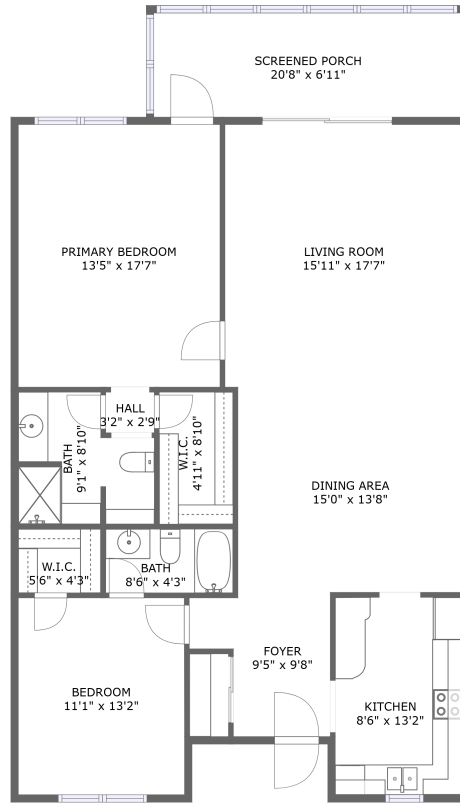

131 Bluff View Drive, Belleair Bluffs, Pinellas County, Florida, United States, 33770, 109

FLOOR 1

Property Summary

0 garages

2 bedrooms

2 bathrooms

0 half baths

1 floors

1,292 Gross Living Area sqft

1,436 total sqft