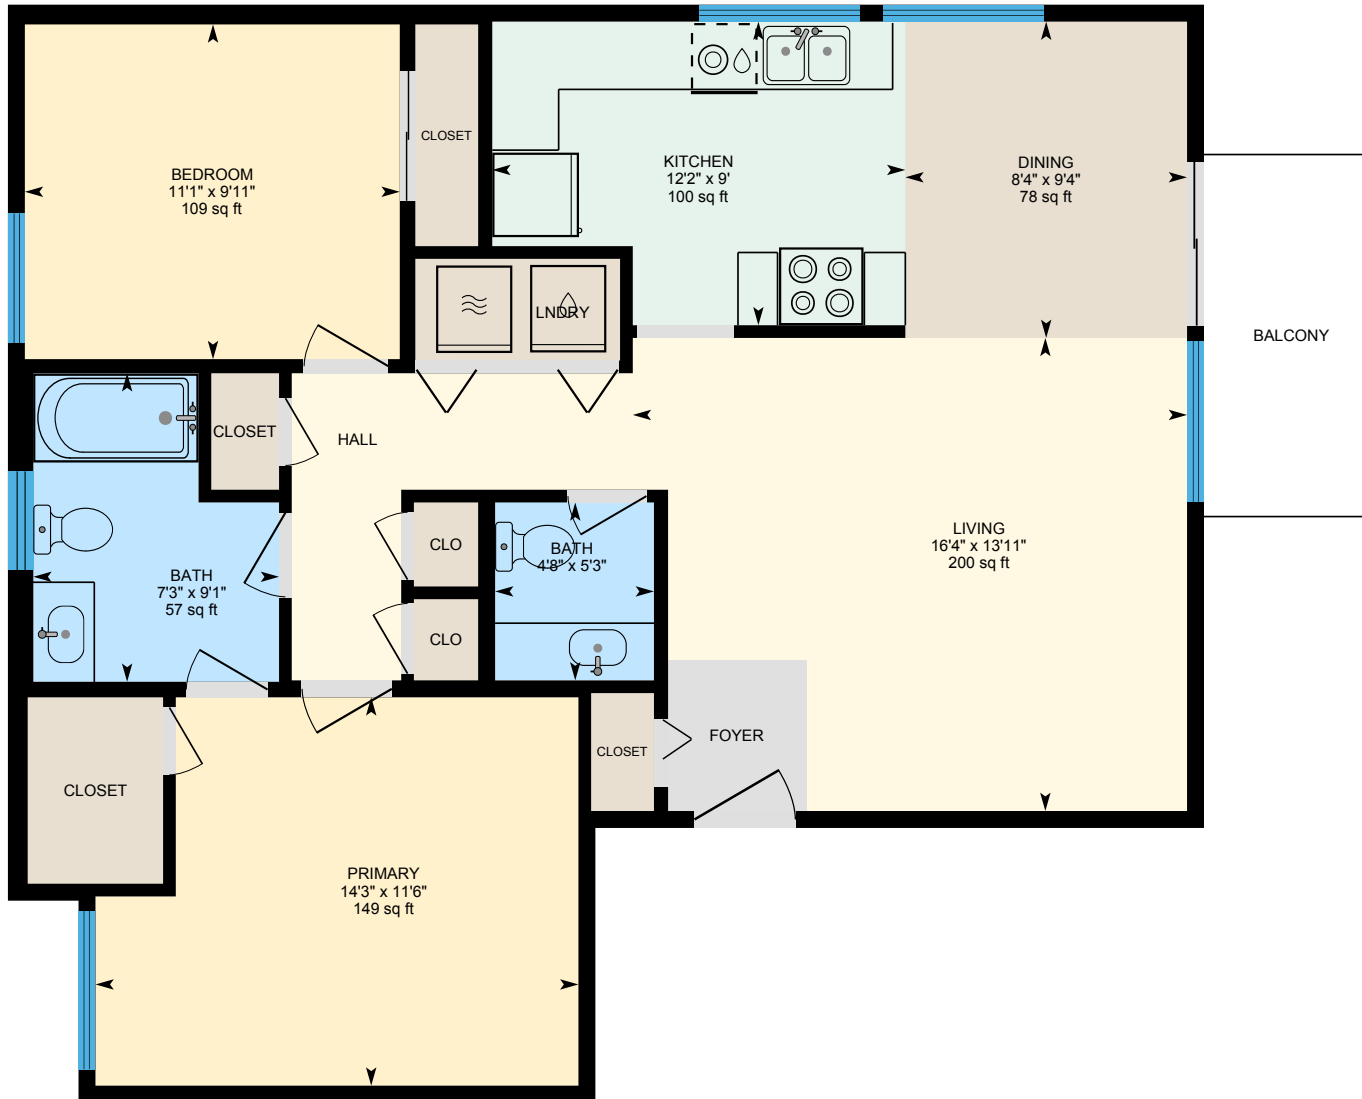

# 3701 Colonial Dr #160, Modesto, CA

Main Floor Finished Area 981.24 sq ft

PREPARED: 2024/02/01