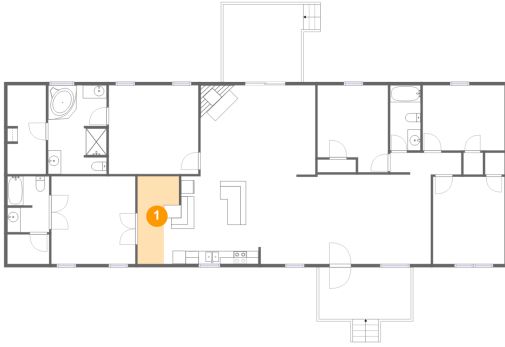

2480 Retreat Road, Boones Mill, Franklin County, Virginia, United States, 24065

1 Floor 1 - Laundry

Dimensions: 6'4" x 13'5"
Area: 64 sq. ft
Counted as Living Area:
Yes

Heated: Yes
Finished: Yes
Enclosed: Yes
Contiguous:
Yes
Permitted: Yes
Wet Space: No
Addition: No
Conversion: No