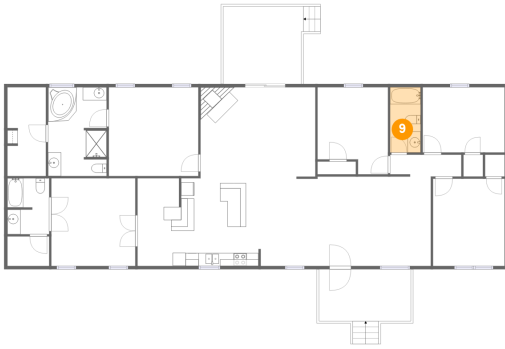

2480 Retreat Road, Boones Mill, Franklin County, Virginia, United States, 24065

9 Floor 1 - Bath

Dimensions: 4'8" x 10'0"
Area: 46 sq. ft
Counted as Living Area:
Yes

Heated: Yes
Finished: Yes
Enclosed: Yes
Contiguous:
Yes
Permitted: Yes
Wet Space: Yes
Addition: No
Conversion: No