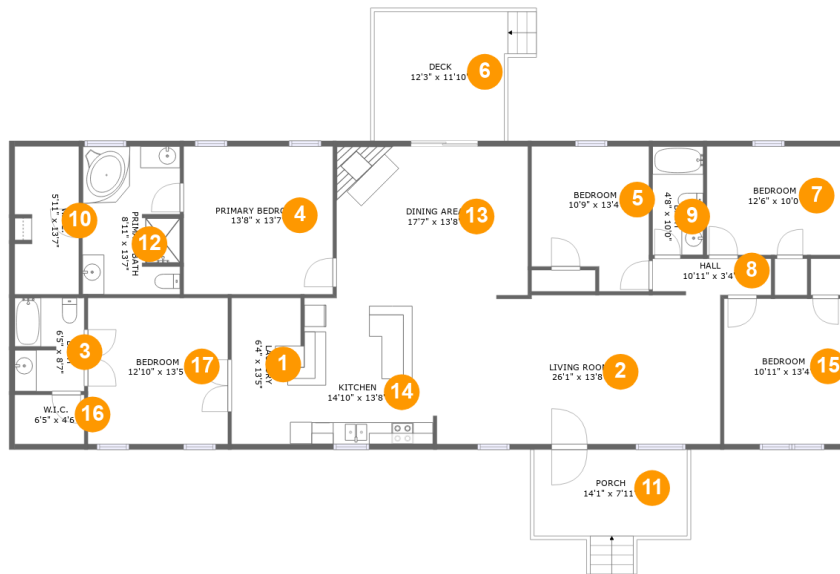

2480 Retreat Road, Boones Mill, Franklin County, Virginia, United States, 24065

Room Dimensions

Floor 1

Total sqft: 2462

Living area: 2184

#	Room name	Dimensions	Area (sqft)	Counted as Living Area
1	Laundry	6'4" x 13'5"	64 sq. ft	Yes
2	Living Room	26'1" x 13'8"	355 sq. ft	Yes
3	Bath	6'5" x 8'7"	53 sq. ft	Yes
4	Primary Bedroom	13'8" x 13'7"	186 sq. ft	Yes
5	Bedroom	10'9" x 13'4"	129 sq. ft	Yes
6	Deck	12'3" x 11'10"	153 sq. ft	No
7	Bedroom	12'6" x 10'0"	125 sq. ft	Yes
8	Hall	10'11" x 3'4"	36 sq. ft	Yes
9	Bath	4'8" x 10'0"	46 sq. ft	Yes
10	W.i.c.	5'11" x 13'7"	79 sq. ft	Yes
11	Porch	14'1" x 7'11"	125 sq. ft	No

Scan captured on Fri, 25 Oct 2024 20:36:25 GMT

Information is calculated by CubiCasa technology; deemed highly reliable but not guaranteed.