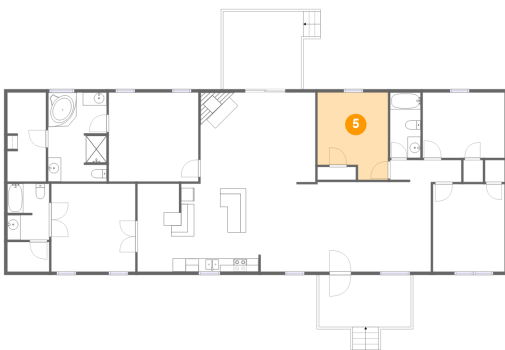

5 Floor 1 - Bedroom

Dimensions: 10'9" x 13'4"
Area: 129 sq. ft
Counted as Living Area:
Yes

Heated: Yes
Finished: Yes
Enclosed: Yes
Contiguous:
Yes
Permitted: Yes
Wet Space: No
Addition: No
Conversion: No