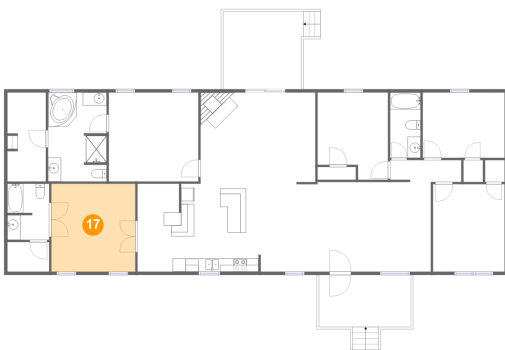

17 Floor 1 - Bedroom

Dimensions: 12'10" x 13'5"
Area: 172 sq. ft
Counted as Living Area:
Yes

Heated: Yes
Finished: Yes
Enclosed: Yes
Contiguous:
Yes
Permitted: Yes
Wet Space: No
Addition: No
Conversion: No