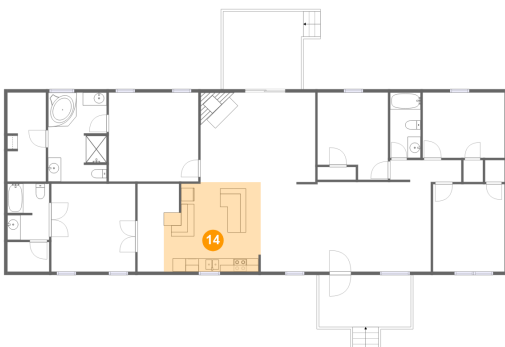

14 Floor 1 - Kitchen

Dimensions: 14'10" x 13'8"
Area: 189 sq. ft
Counted as Living Area:
Yes

Heated: Yes
Finished: Yes
Enclosed: Yes
Contiguous:
Yes
Permitted: Yes
Wet Space: No
Addition: No
Conversion: No