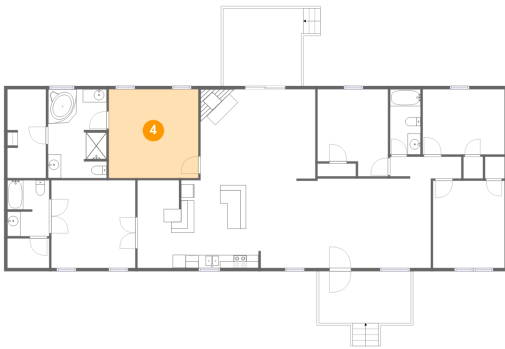

4 Floor 1 - Primary Bedroom

Dimensions: 13'8" x 13'7"
Area: 186 sq. ft
Counted as Living Area:
Yes

Heated: Yes
Finished: Yes
Enclosed: Yes
Contiguous:
Yes
Permitted: Yes
Wet Space: No
Addition: No
Conversion: No