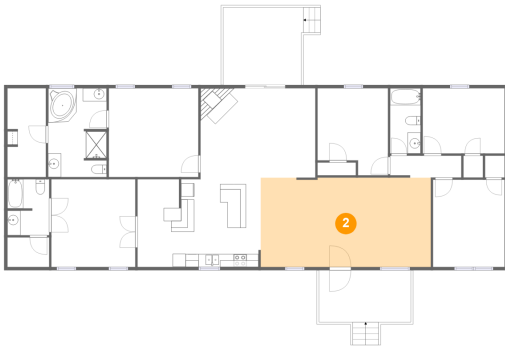

2 Floor 1 - Living Room

Dimensions: 26'1" x 13'8"
Area: 355 sq. ft
Counted as Living Area:
Yes

Heated: Yes
Finished: Yes
Enclosed: Yes
Contiguous:
Yes
Permitted: Yes
Wet Space: No
Addition: No
Conversion: No