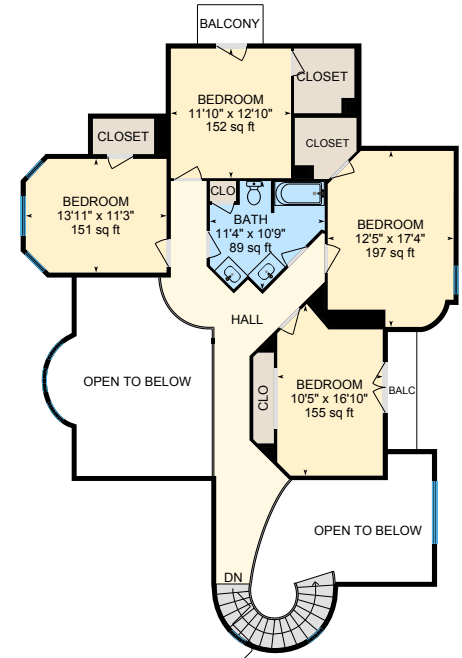

# 14537 Mira Vista Ln, Lockeford, CA

Main Building: Above Grade Finished Area 4447.19 sq ft

**1st Floor**

Finished Area 3163.26 sq ft

**2nd Floor**

Finished Area 1283.93 sq ft

PREPARED: 2024/09/13