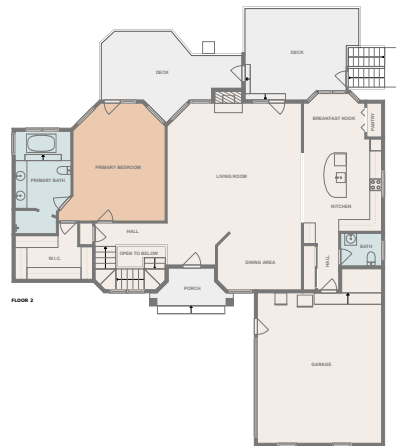

## Highlights

1 Kitchen

2 Living room

4 Bedroom

4 Bath

31 Doors

31 Windows

# Floor plan

MEASUREMENTS ARE CALCULATED BY LIDAR SCAN TECHNOLOGY. DEEMED HIGHLY RELIABLE BUT NOT GUARANTEED.

## Appendix 1: Data sheet

Bath - 4	Bath - Toilet - 1	Bath - Master - 1
Utility - 2	Utility - Laundry - 1	Bedroom - 4
Bedroom - Master - 1	Hall - 3	LivingRoom - 2
LivingRoom - Family - 1	Bar - 1	Bar - Wet - 1
Outdoor - 4	Outdoor - Patio - 1	Outdoor - Porch - 1
Outdoor - Deck - 2	Pantry - 1	Closet - 1
Closet - WalkIn - 1	Garage - 1	OpenToBelow - 1
Dining - 1	Dining - Open - 1	Nook - 1
Nook - Breakfast - 1	Kitchen - 1	