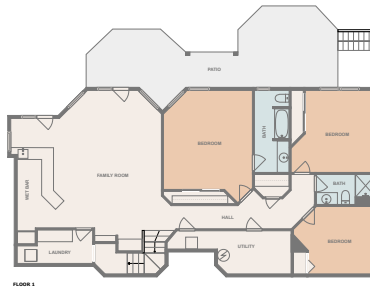

## Highlights

1 Kitchen

2 Living room

4 Bedroom

4 Bath

31 Doors

31 Windows

# Floor plan

MEASUREMENTS ARE CALCULATED BY LIDAR SCAN TECHNOLOGY. DEEMED HIGHLY RELIABLE BUT NOT GUARANTEED.

## Appendix 1: Data sheet

Bath - 4	Bath - Toilet - 1	Bath - Master - 1
Utility - 2	Utility - Laundry - 1	Bedroom - 4
Bedroom - Master - 1	Hall - 3	LivingRoom - 2
LivingRoom - Family - 1	Bar - 1	Bar - Wet - 1
Outdoor - 4	Outdoor - Patio - 1	Outdoor - Porch - 1
Outdoor - Deck - 2	Pantry - 1	Closet - 1
Closet - WalkIn - 1	Garage - 1	OpenToBelow - 1
Dining - 1	Dining - Open - 1	Nook - 1
Nook - Breakfast - 1	Kitchen - 1	