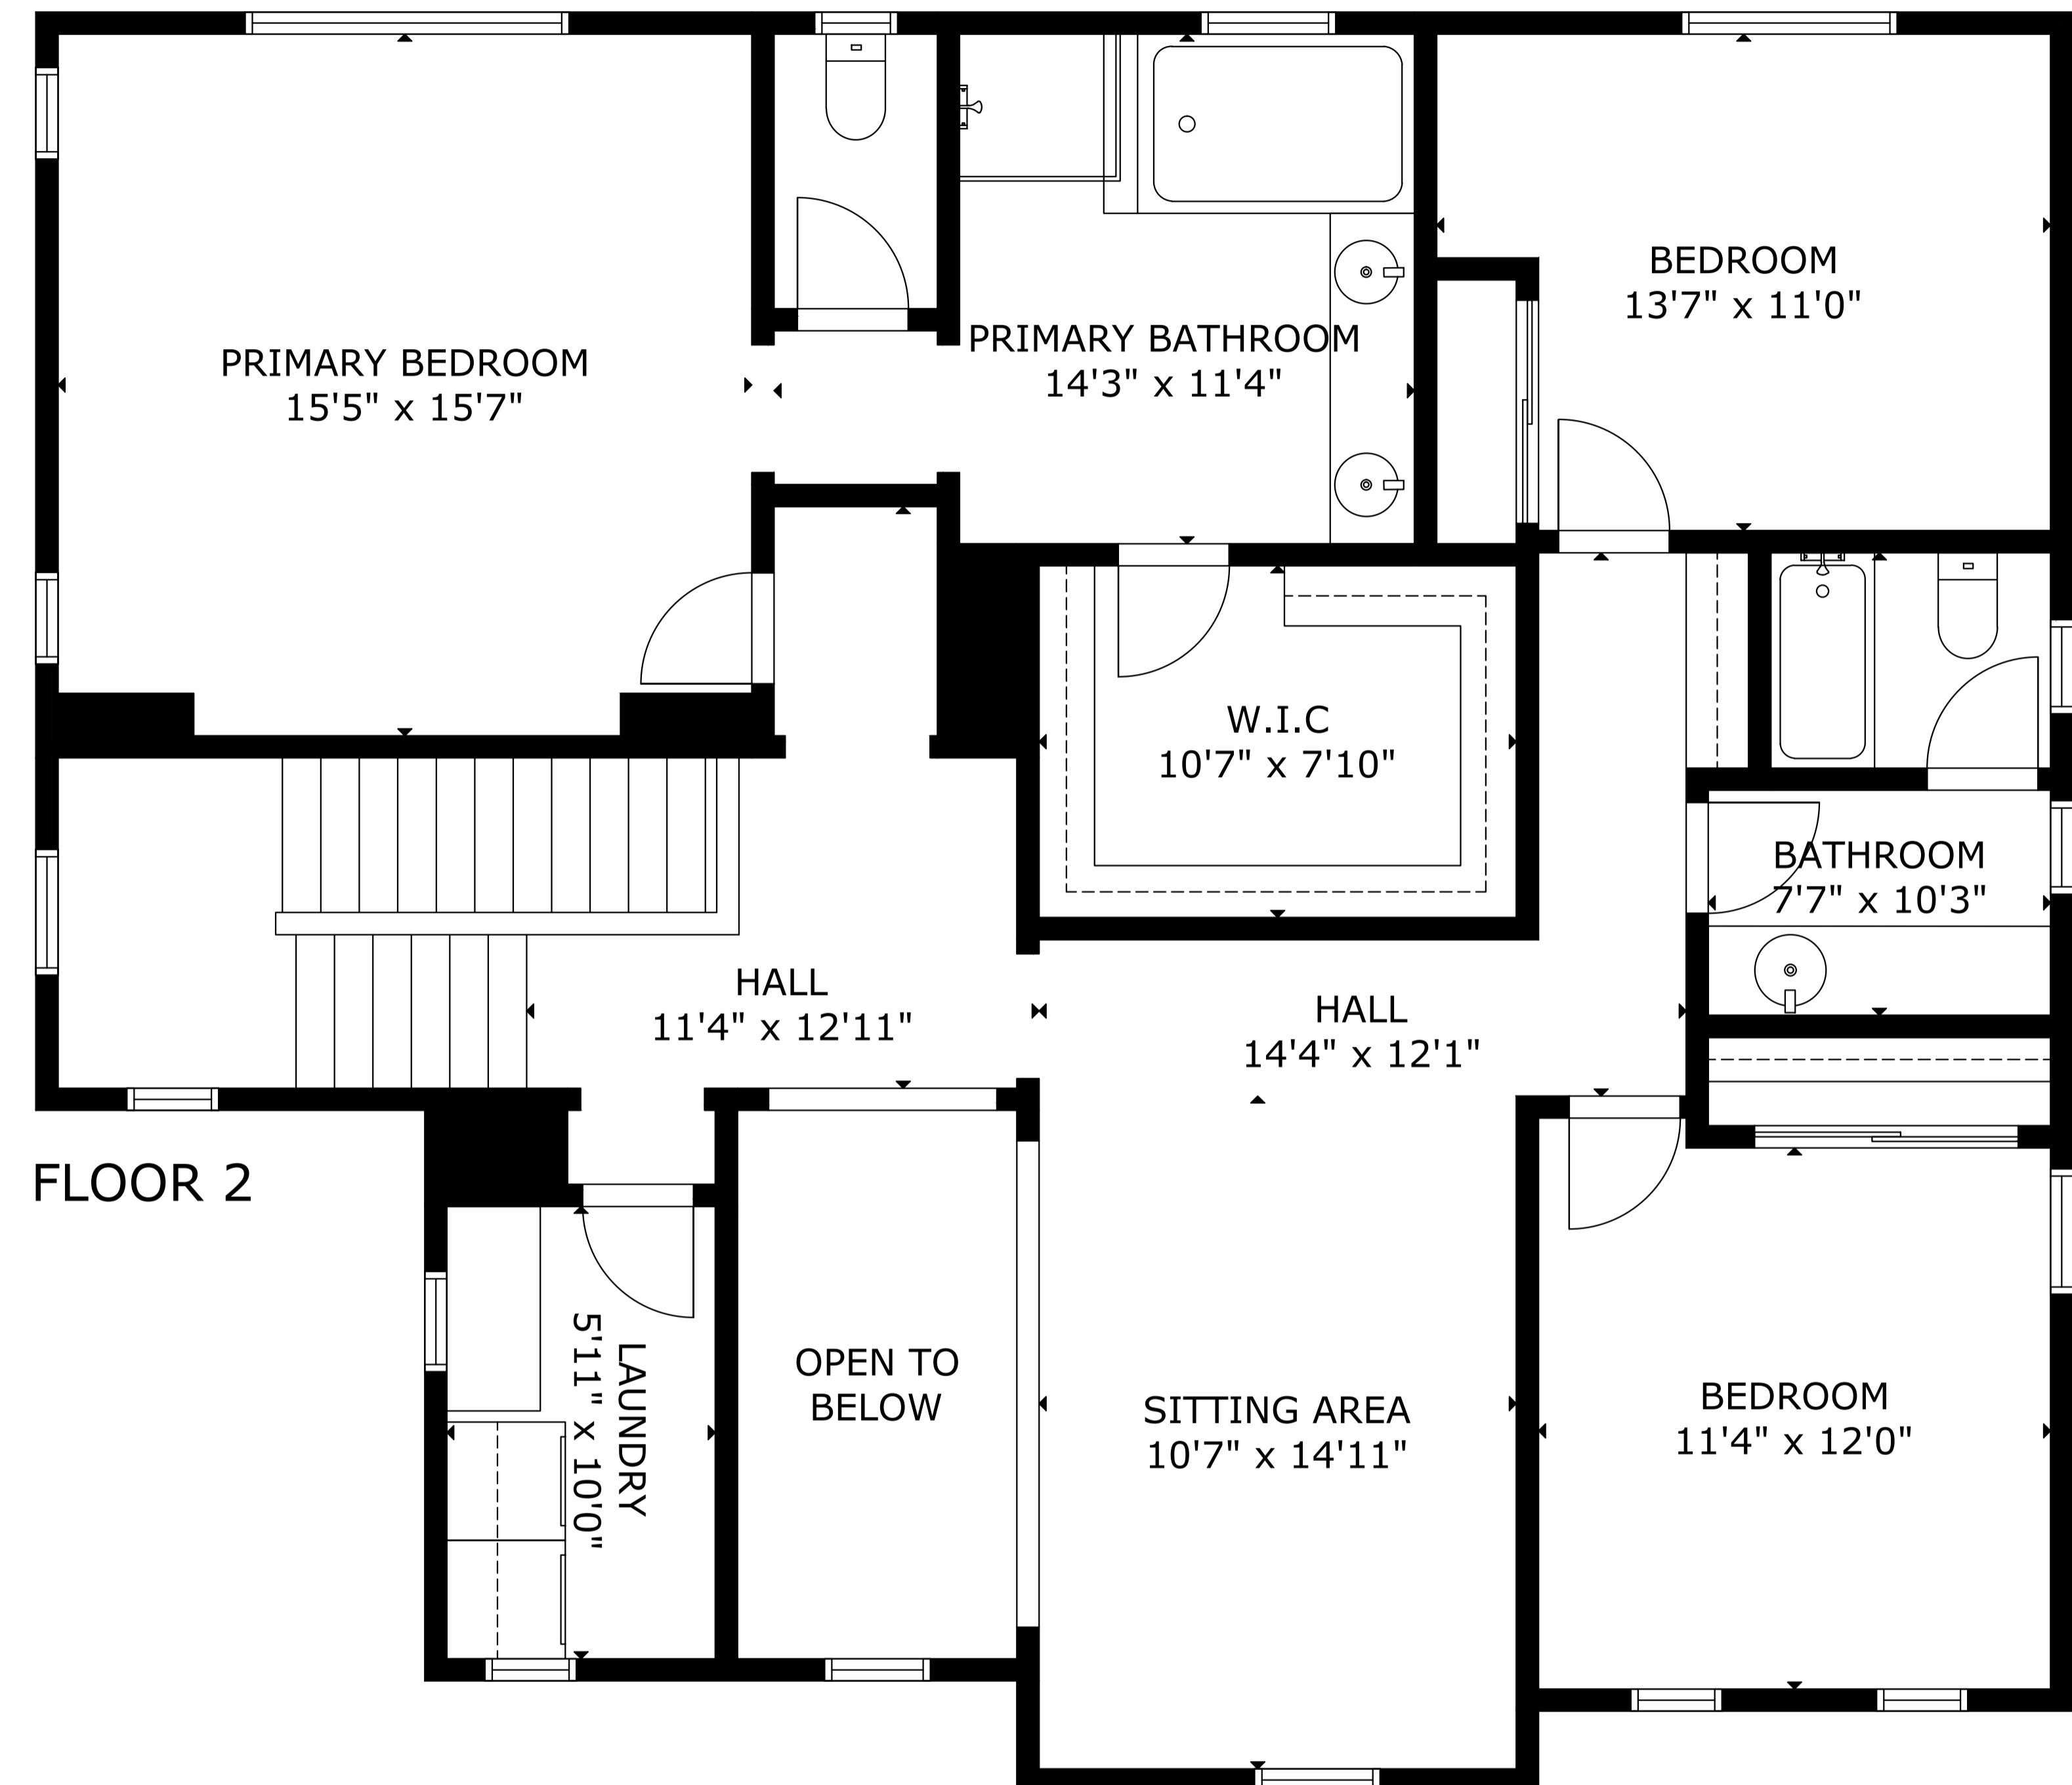

FLOOR 1

FLOOR 2

GROSS INTERNAL AREA
 TOTAL: 2,779 sq.ft
 FLOOR 1: 1,343 sq.ft, FLOOR 2: 1,436 sq.ft
 SIZE AND DIMENSIONS ARE APPROXIMATE, ACTUAL MAY VARY