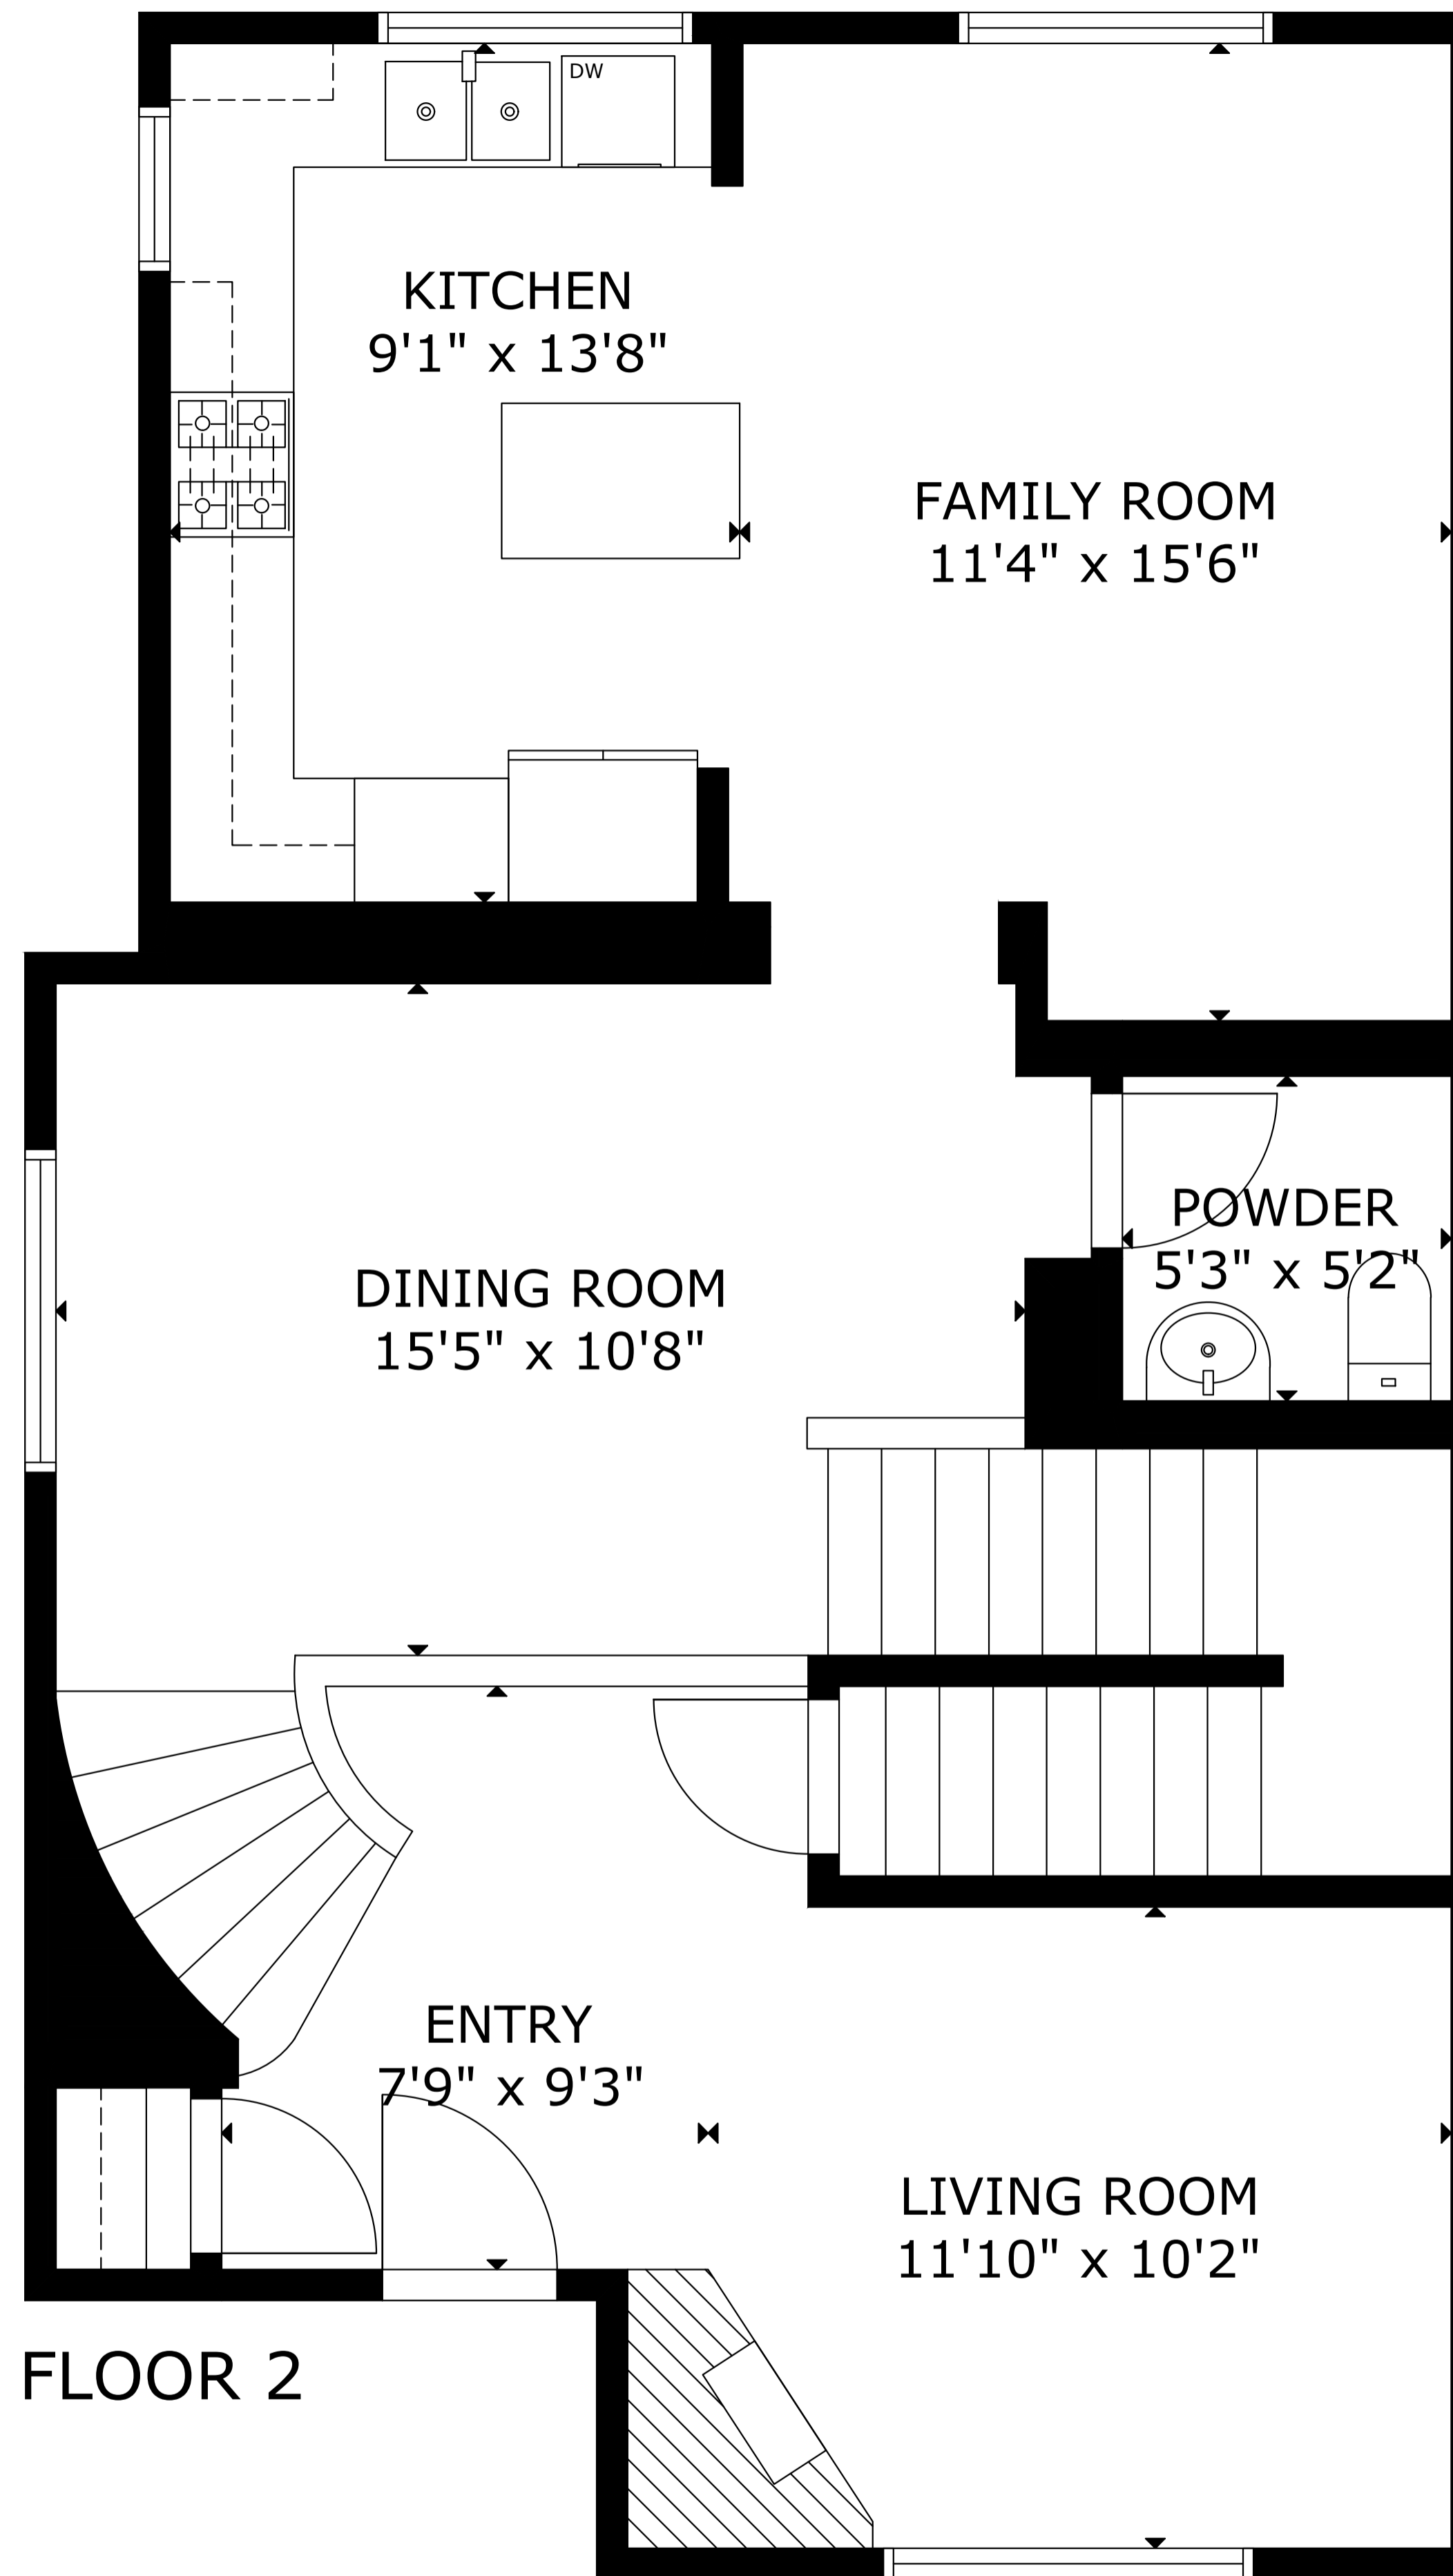

FLOOR 1

FLOOR 2

FLOOR 3

GROSS INTERNAL AREA
 TOTAL: 1,737 sq ft
 FLOOR 1: 37 sq ft, FLOOR 2: 817 sq ft, FLOOR 3: 883 sq ft
 EXCLUDED AREAS: GARAGE: 415 sq ft
 SIZE AND DIMENSIONS ARE APPROXIMATE, ACTUAL MAY VARY