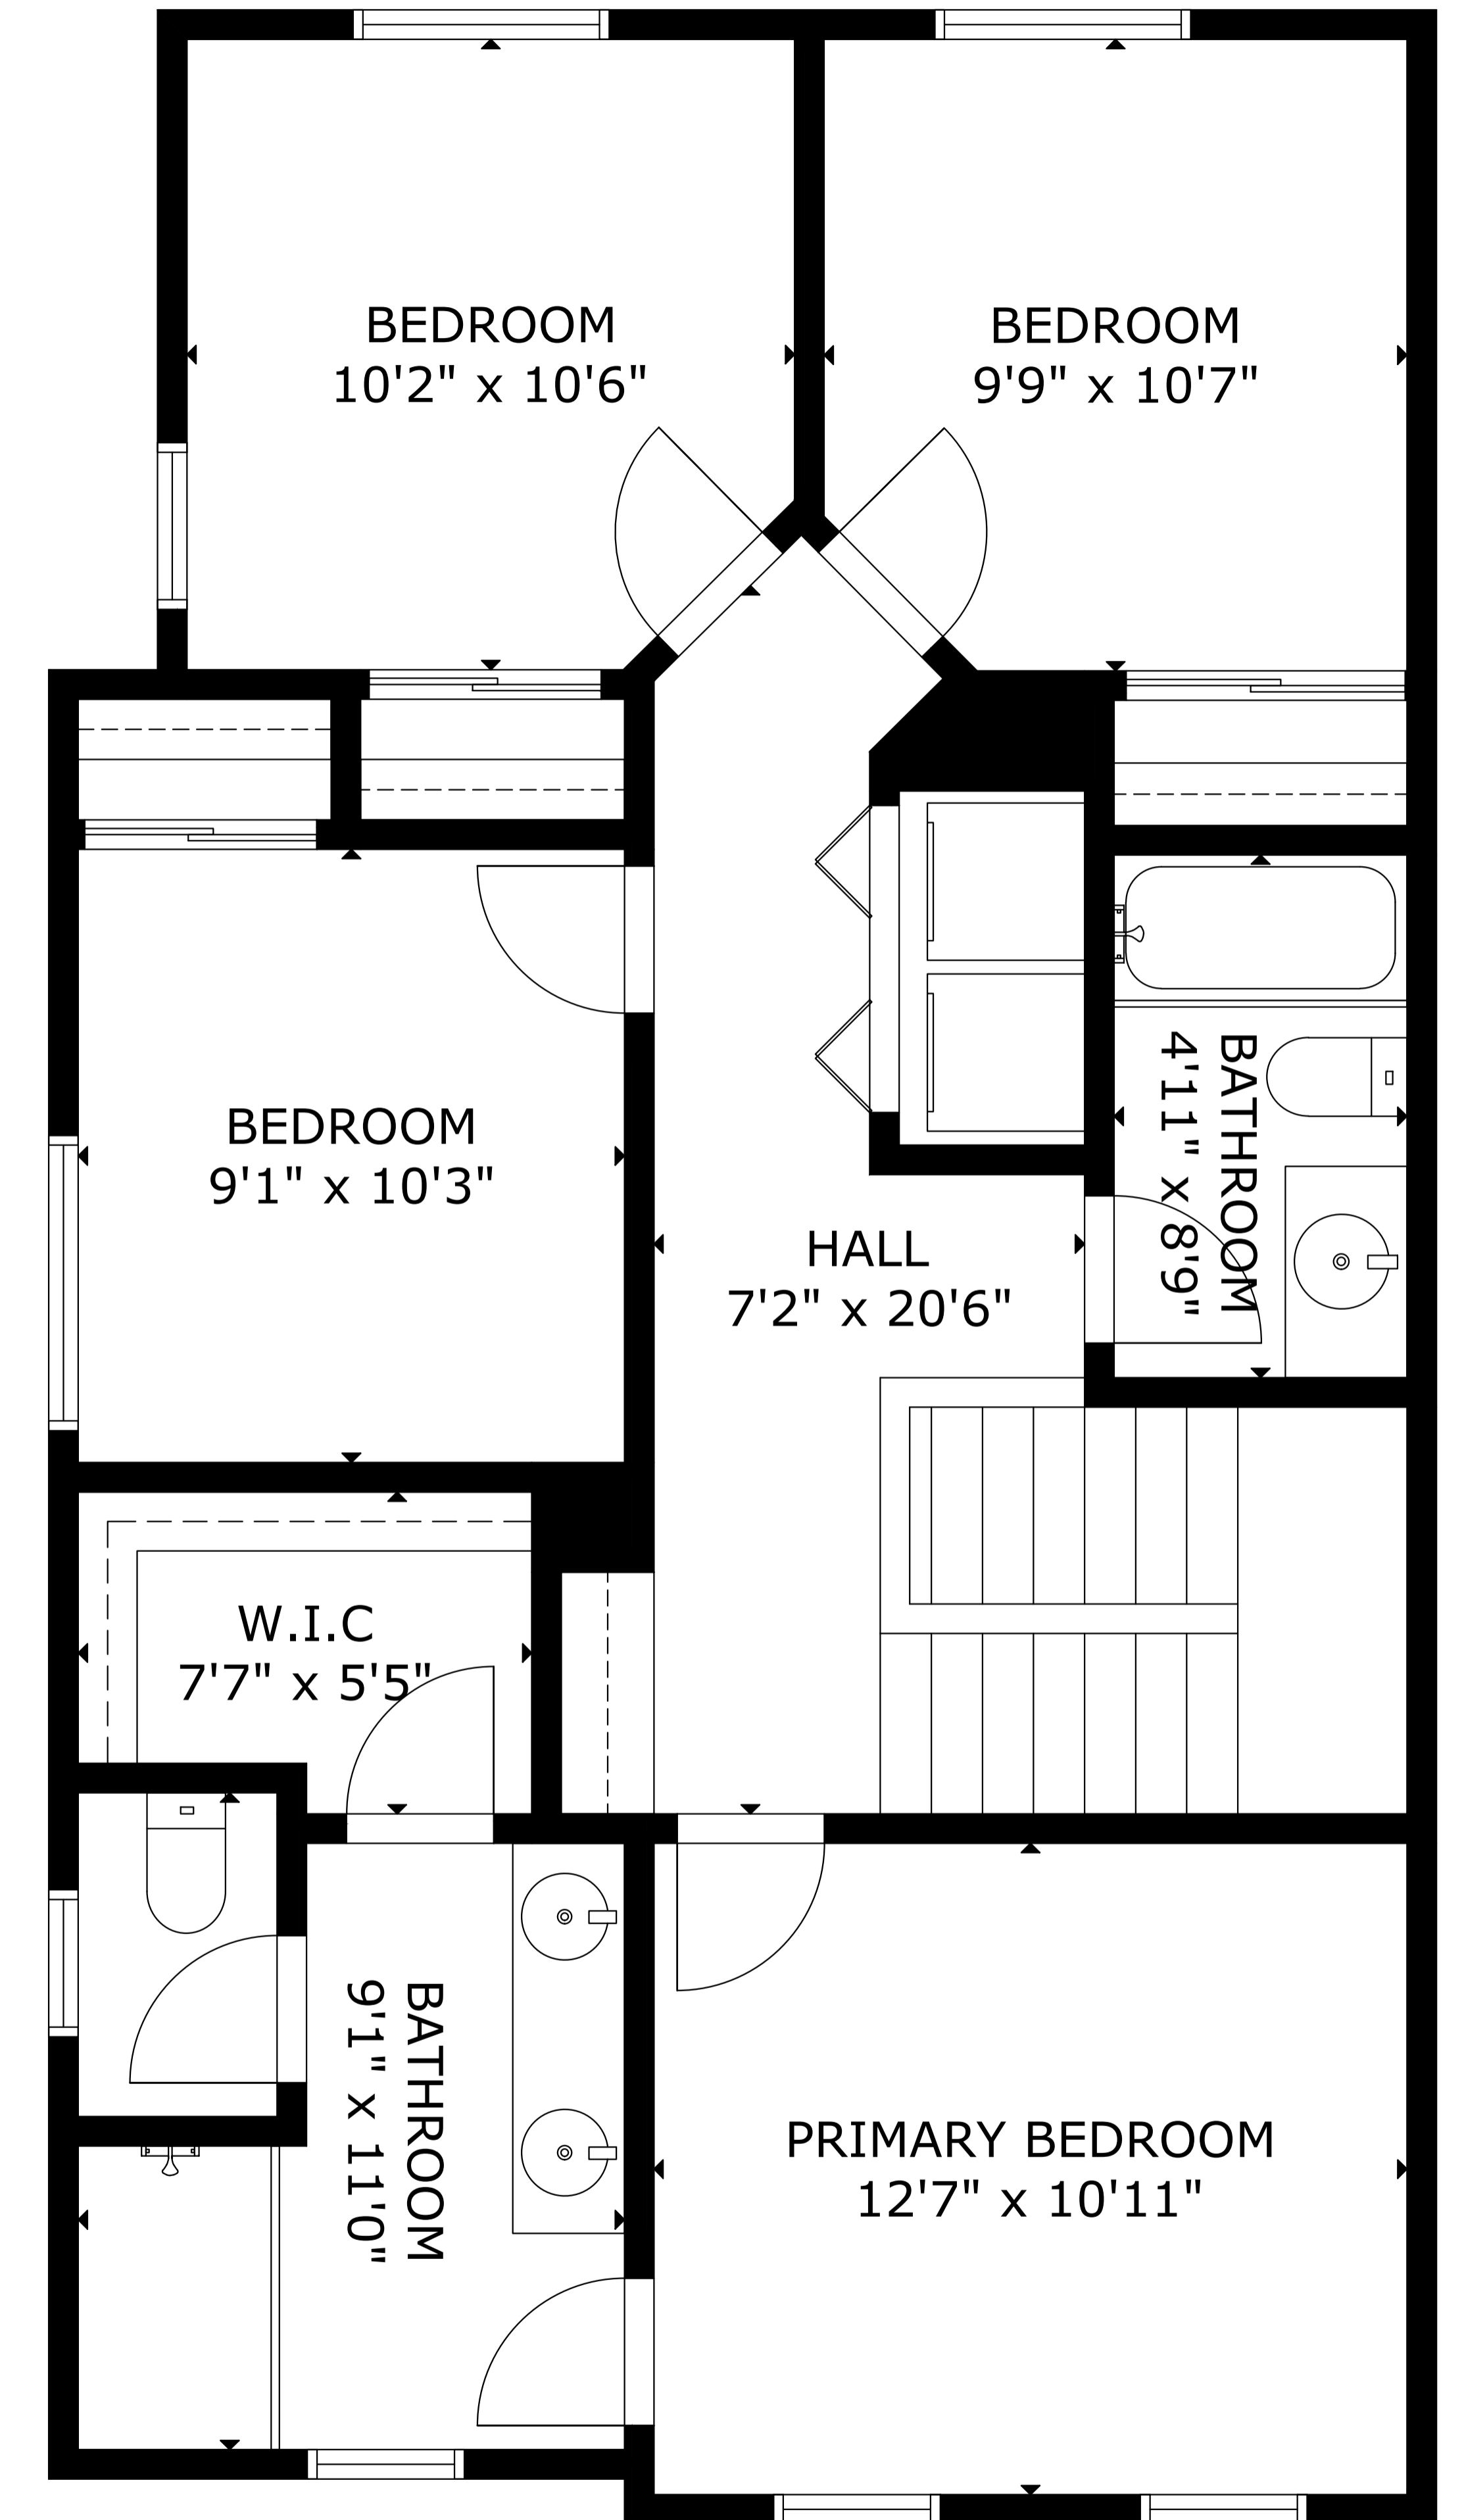

FLOOR 1

FLOOR 2

FLOOR 3

GROSS INTERNAL AREA
 TOTAL: 1,737 sq ft
 FLOOR 1: 37 sq ft, FLOOR 2: 817 sq ft, FLOOR 3: 883 sq ft
 EXCLUDED AREAS: GARAGE: 415 sq ft
 SIZE AND DIMENSIONS ARE APPROXIMATE, ACTUAL MAY VARY