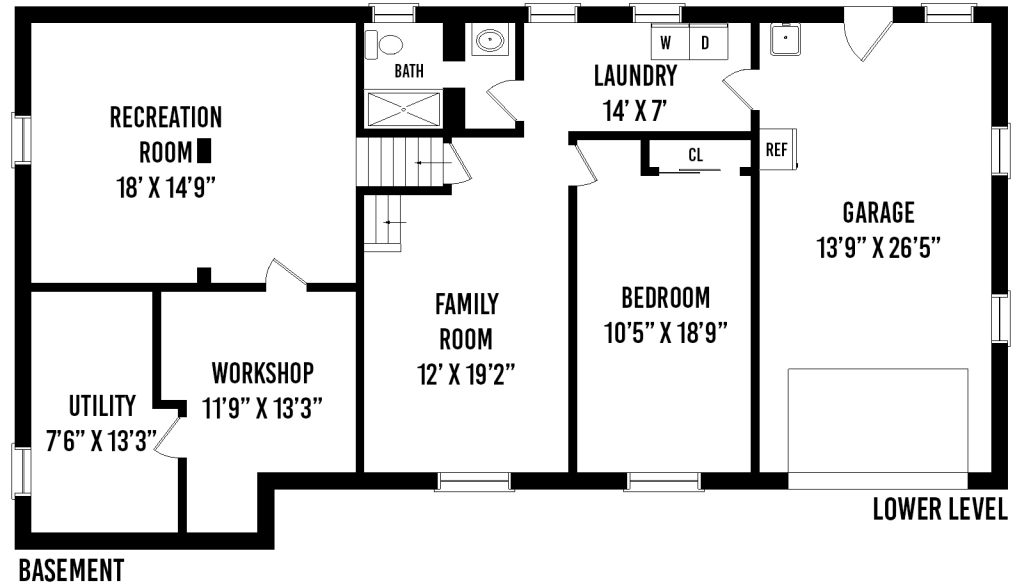

# 8 RUPERT PLACE MELVILLE NY

PREPARED BY HOME MEDIA GROUP INC. TEL 212-731-2301

THIS FLOOR PLAN ILLUSTRATION IS AN APPROXIMATION OF EXISTING STRUCTURES AND FEATURES AND IS PROVIDED FOR CONVENIENCE ONLY WITH THE PERMISSION OF THE SELLER. ALL MEASUREMENTS ARE APPROXIMATE AND NOT GUARANTEED TO BE EXACT OR TO SCALE.