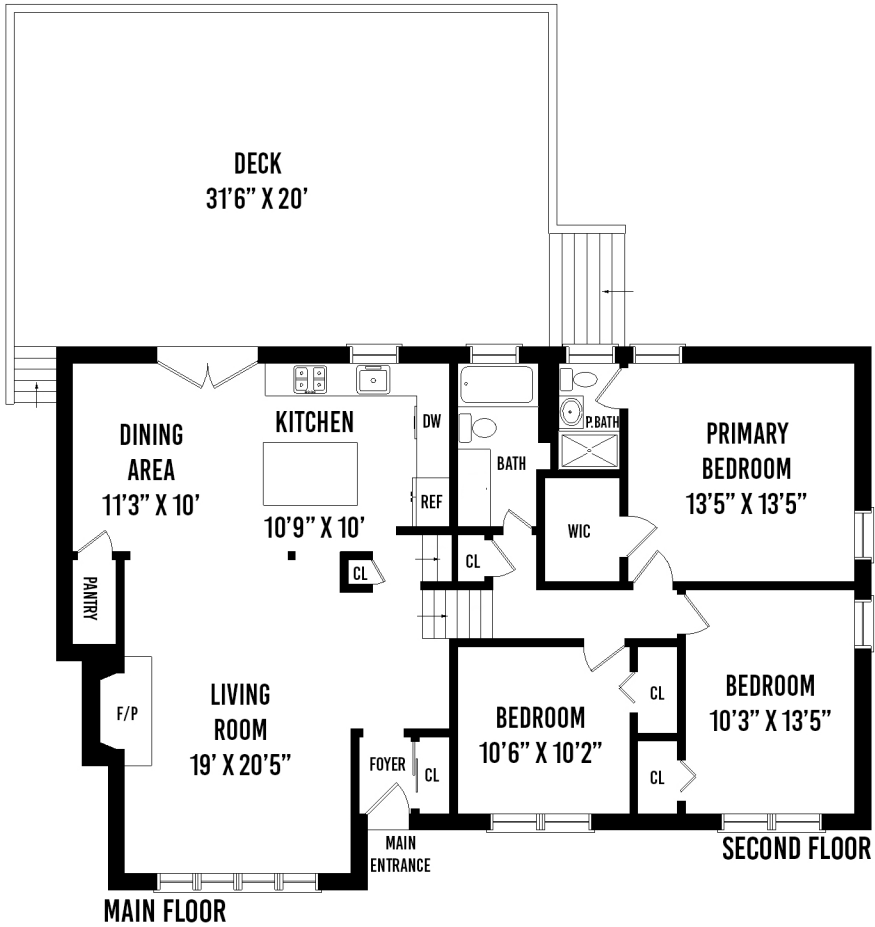

# 8 RUPERT PLACE MELVILLE NY

PREPARED BY HOME MEDIA GROUP INC. TEL 212-731-2301

THIS FLOOR PLAN ILLUSTRATION IS AN APPROXIMATION OF EXISTING STRUCTURES AND FEATURES AND IS PROVIDED FOR CONVENIENCE ONLY WITH THE PERMISSION OF THE SELLER. ALL MEASUREMENTS ARE APPROXIMATE AND NOT GUARANTEED TO BE EXACT OR TO SCALE.