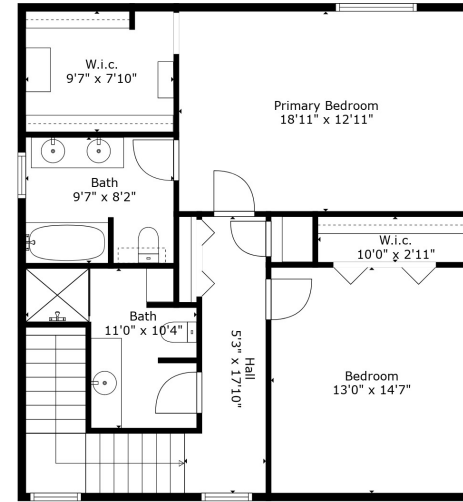

Floor 1

Floor 2

**TOTAL: 3140 sq. ft**  
 FLOOR 1: 2244 sq. ft, FLOOR 2: 896 sq. ft  
 EXCLUDED AREAS: GARAGE: 374 sq. ft, UNDEFINED: 19 sq. ft, EMBEDDEDWINDOW: 4 sq. ft

Measurements Are Calculated By Cubicasa Technology. Deemed Highly Reliable But Not Guaranteed.

**TOTAL: 3140 sq. ft**

FLOOR 1: 2244 sq. ft, FLOOR 2: 896 sq. ft

EXCLUDED AREAS: GARAGE: 374 sq. ft, UNDEFINED: 19 sq. ft, EMBEDDEDWINDOW: 4 sq. ft

Measurements Are Calculated By Cubicasa Technology. Deemed Highly Reliable But Not Guaranteed.