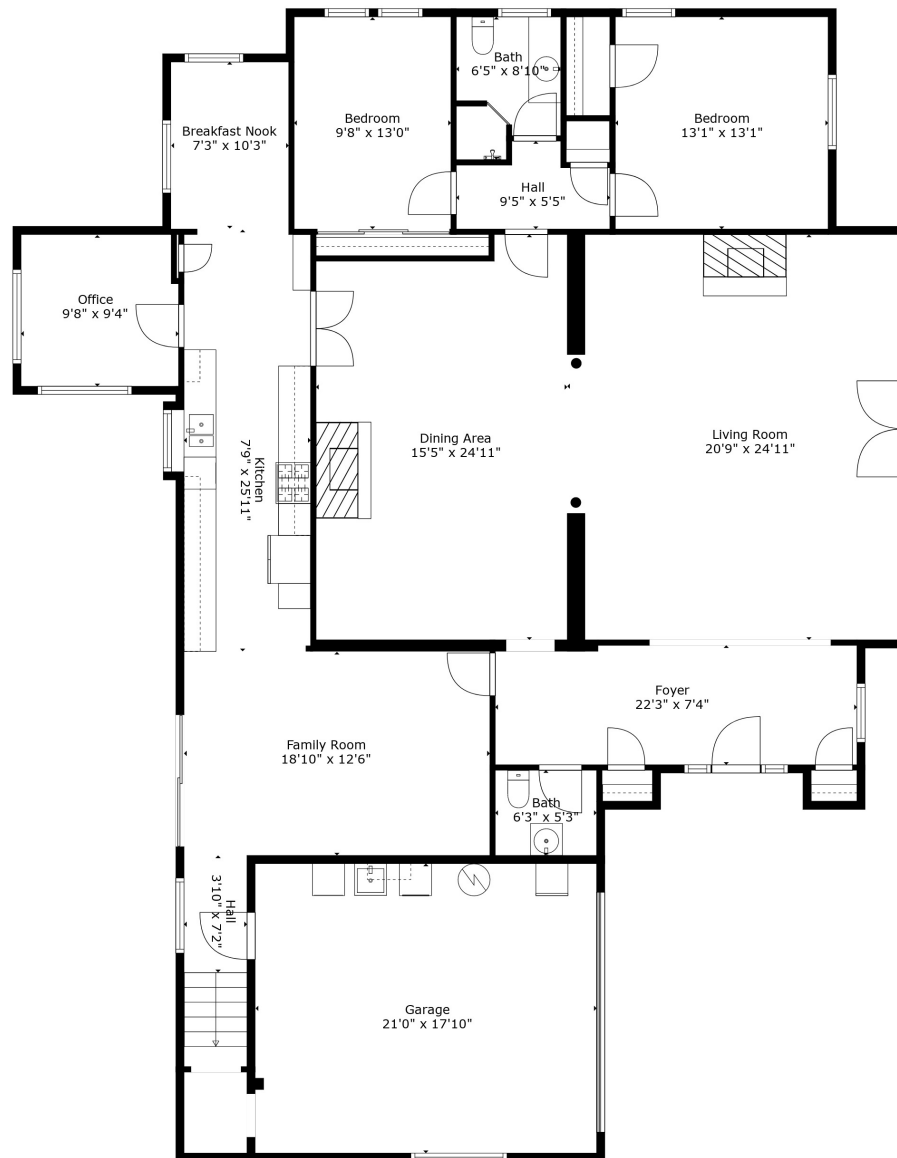

Floor 1

Floor 2

**TOTAL: 3140 sq. ft**  
 FLOOR 1: 2244 sq. ft, FLOOR 2: 896 sq. ft  
 EXCLUDED AREAS: GARAGE: 374 sq. ft, UNDEFINED: 19 sq. ft, EMBEDDEDWINDOW: 4 sq. ft

Measurements Are Calculated By Cubicasa Technology. Deemed Highly Reliable But Not Guaranteed.

**TOTAL: 3140 sq. ft**

FLOOR 1: 2244 sq. ft, FLOOR 2: 896 sq. ft

EXCLUDED AREAS: GARAGE: 374 sq. ft, UNDEFINED: 19 sq. ft, EMBEDDEDWINDOW: 4 sq. ft

Measurements Are Calculated By Cubicasa Technology. Deemed Highly Reliable But Not Guaranteed.