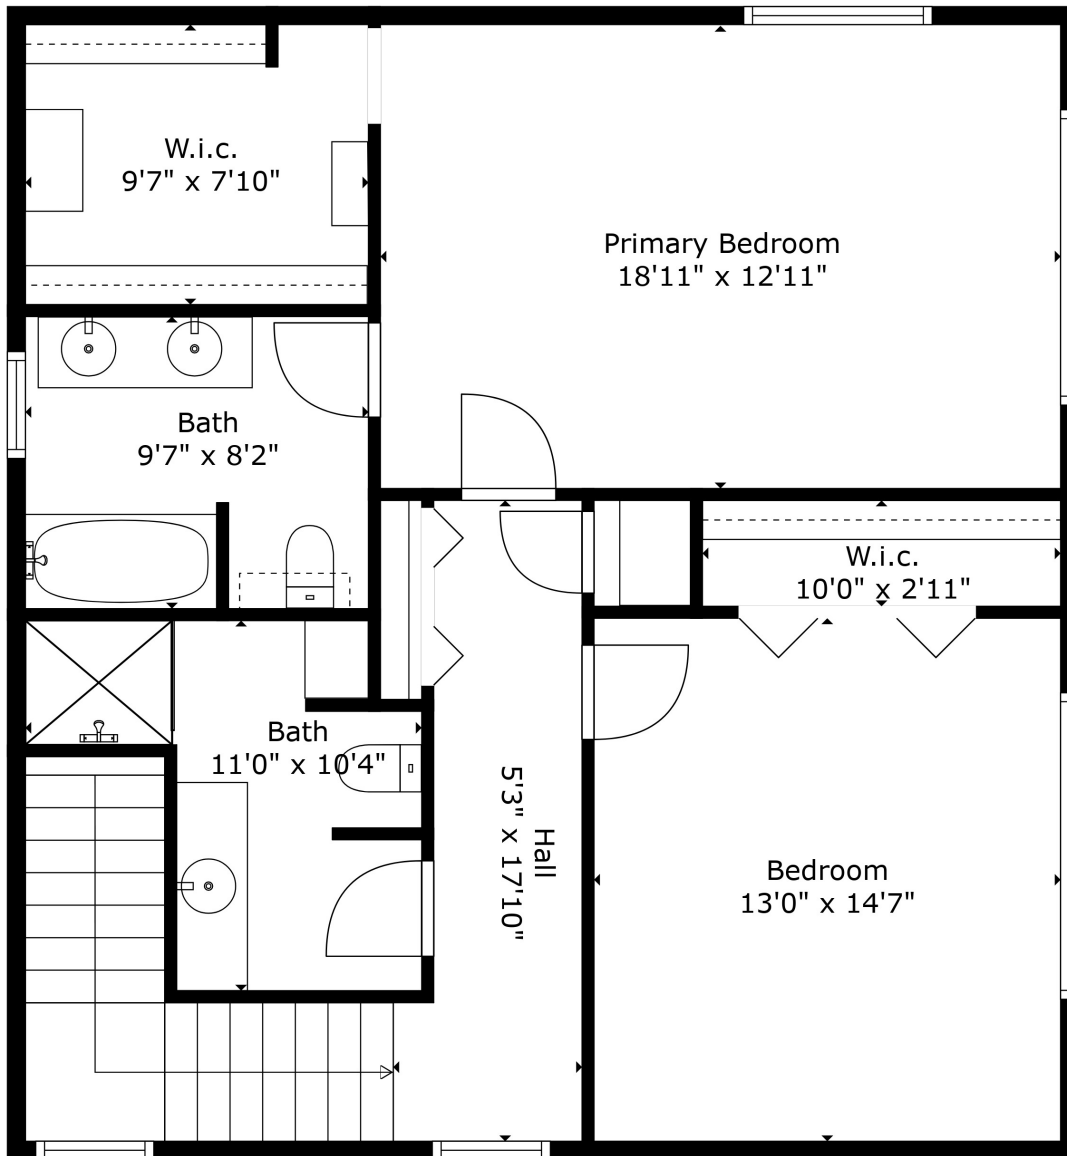

Floor 1

Floor 2

**TOTAL: 3140 sq. ft**  
 FLOOR 1: 2244 sq. ft, FLOOR 2: 896 sq. ft  
 EXCLUDED AREAS: GARAGE: 374 sq. ft, UNDEFINED: 19 sq. ft, EMBEDDEDWINDOW: 4 sq. ft

Measurements Are Calculated By Cubicasa Technology. Deemed Highly Reliable But Not Guaranteed.

**TOTAL: 3140 sq. ft**

FLOOR 1: 2244 sq. ft, FLOOR 2: 896 sq. ft

EXCLUDED AREAS: GARAGE: 374 sq. ft, UNDEFINED: 19 sq. ft, EMBEDDEDWINDOW: 4 sq. ft

Measurements Are Calculated By Cubicasa Technology. Deemed Highly Reliable But Not Guaranteed.