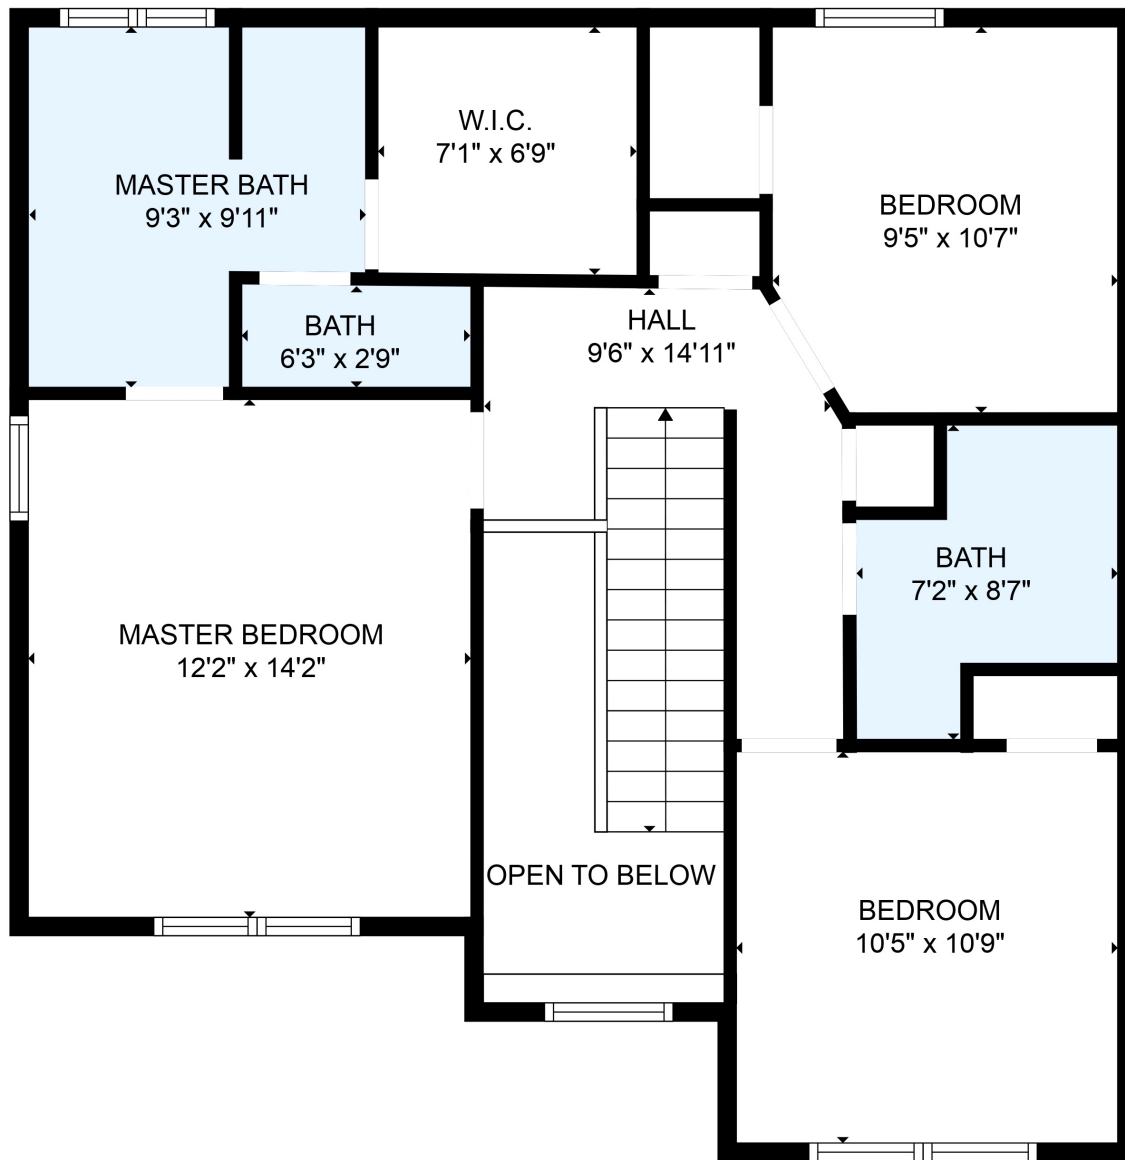

Total scanned area: 2541 sq. ft

MEASUREMENTS ARE CALCULATED BY CUBICASA TECHNOLOGY. DEEMED HIGHLY RELIABLE BUT NOT GUARANTEED.

Total scanned area: 2541 sq. ft

MEASUREMENTS ARE CALCULATED BY CUBICASA TECHNOLOGY. DEEMED HIGHLY RELIABLE BUT NOT GUARANTEED.

Total scanned area: 2541 sq. ft

MEASUREMENTS ARE CALCULATED BY CUBICASA TECHNOLOGY. DEEMED HIGHLY RELIABLE BUT NOT GUARANTEED.