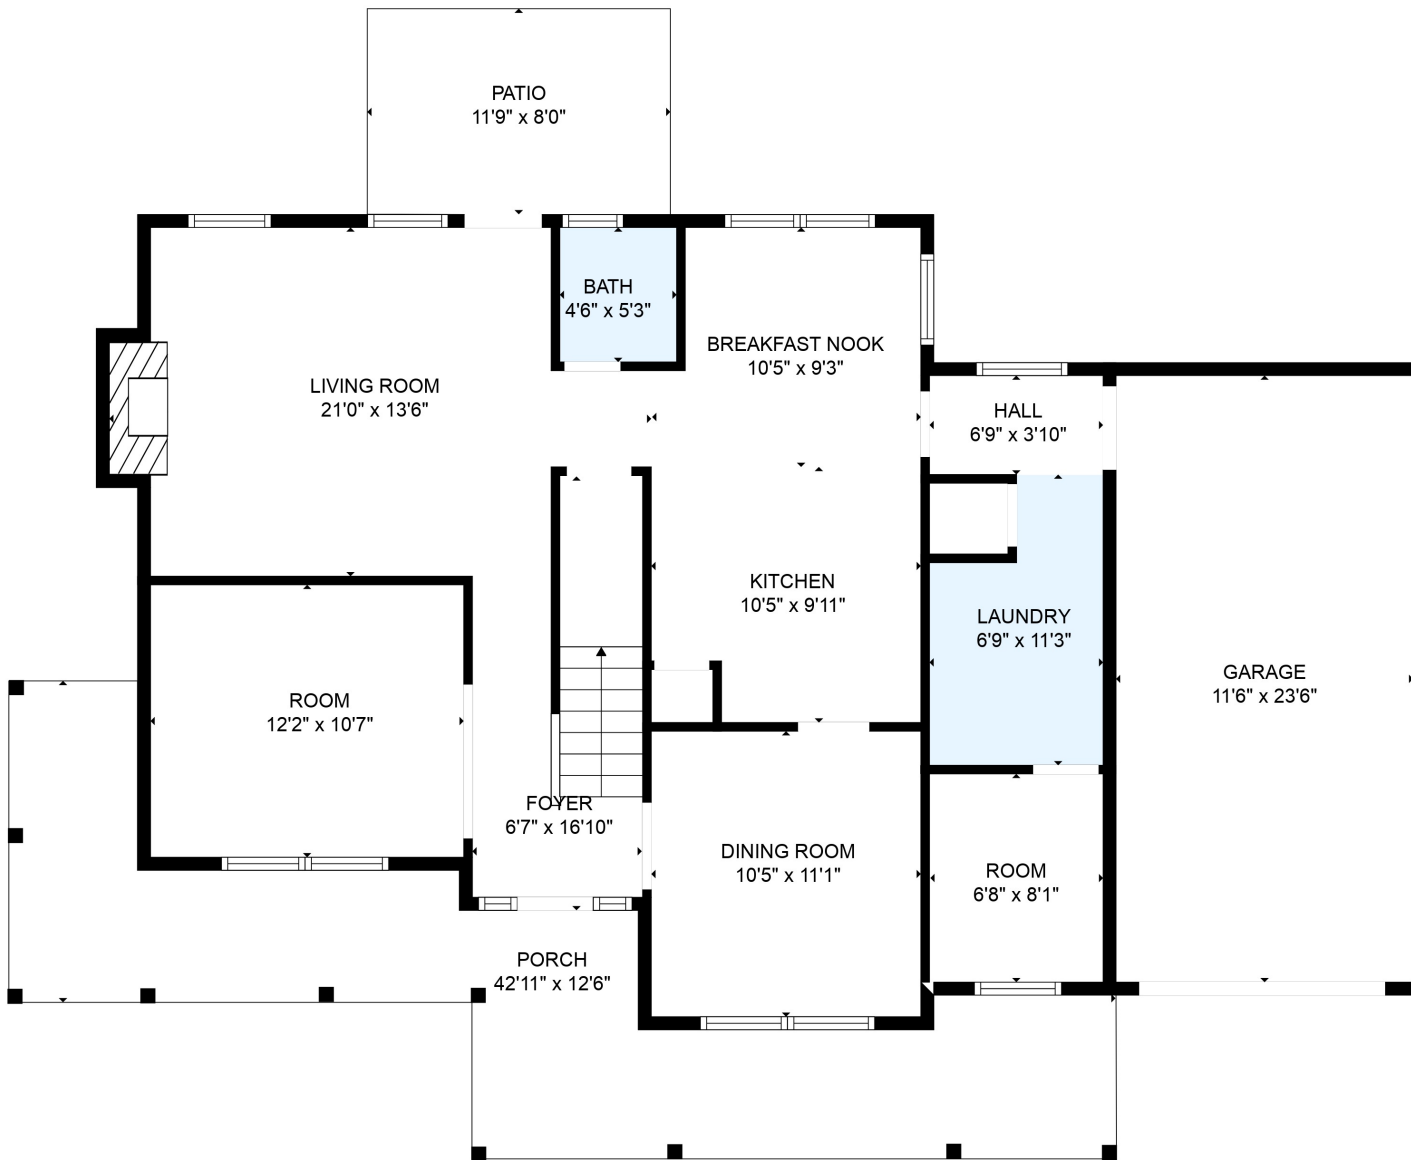

Total scanned area: 2541 sq. ft

MEASUREMENTS ARE CALCULATED BY CUBICASA TECHNOLOGY. DEEMED HIGHLY RELIABLE BUT NOT GUARANTEED.

Total scanned area: 2541 sq. ft

MEASUREMENTS ARE CALCULATED BY CUBICASA TECHNOLOGY. DEEMED HIGHLY RELIABLE BUT NOT GUARANTEED.

Total scanned area: 2541 sq. ft

MEASUREMENTS ARE CALCULATED BY CUBICASA TECHNOLOGY. DEEMED HIGHLY RELIABLE BUT NOT GUARANTEED.