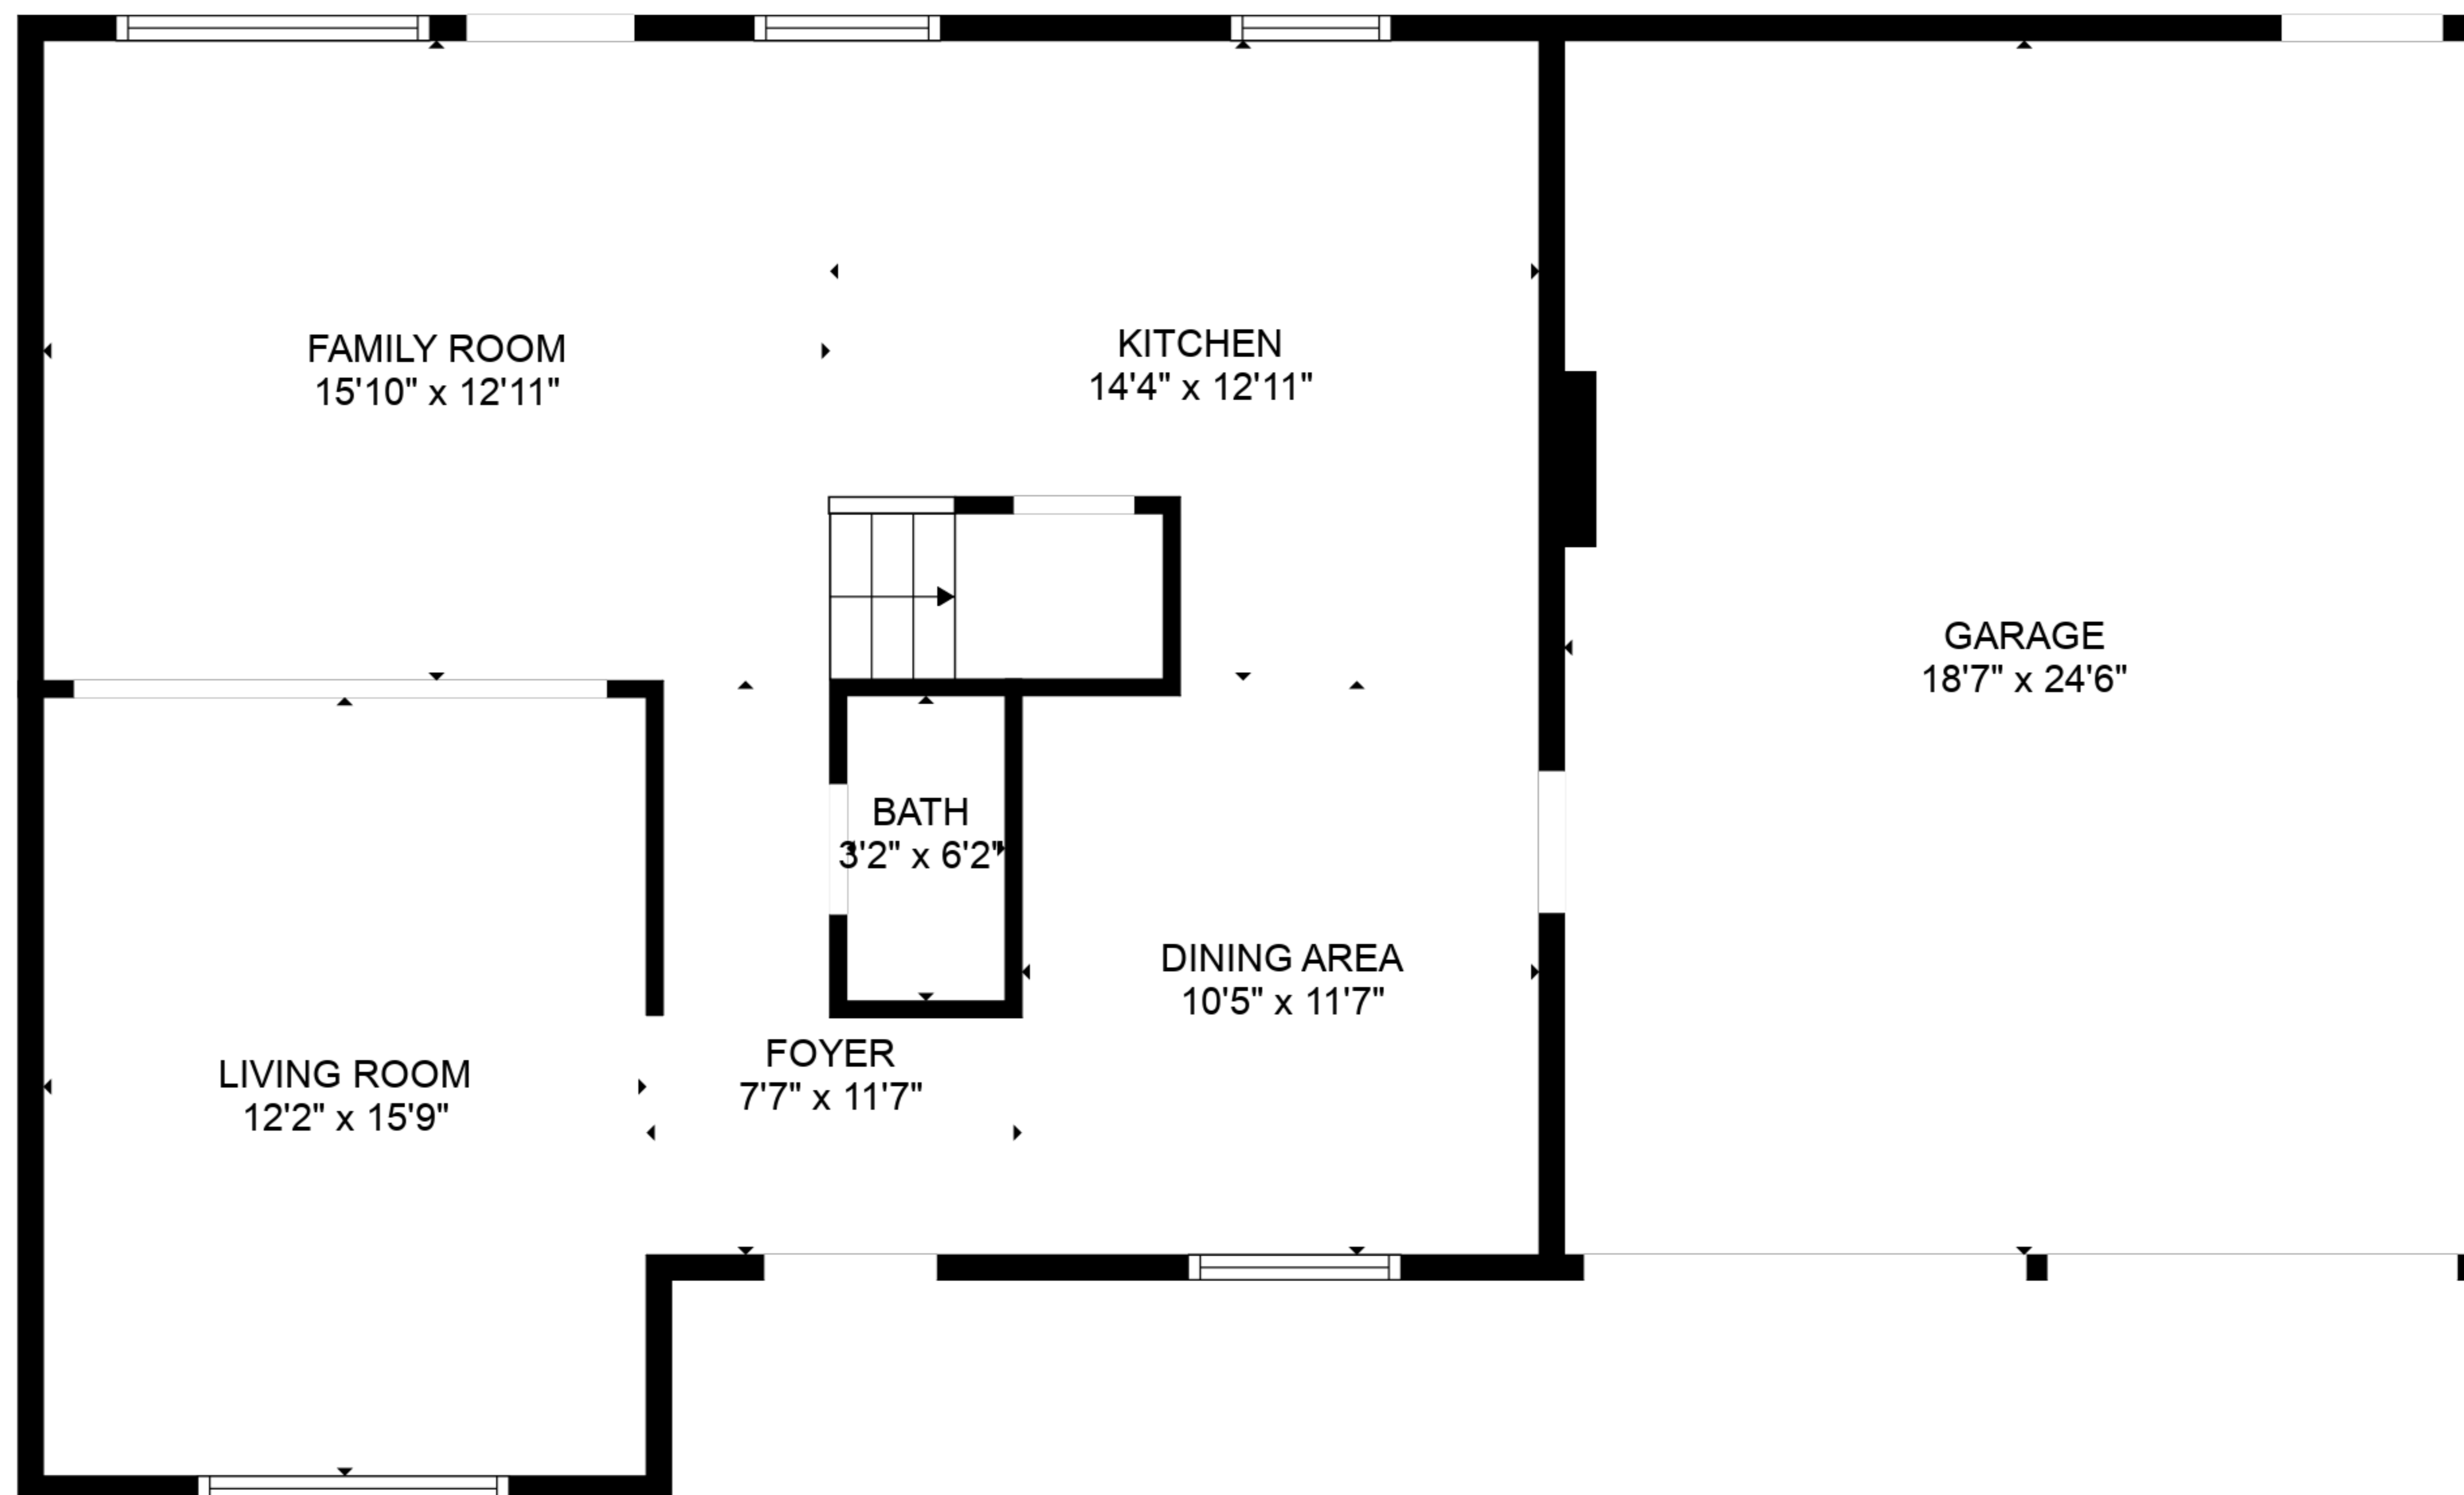

TOTAL: 2003 sq. ft

FLOOR 1: 794 sq. ft, FLOOR 2: 1209 sq. ft

EXCLUDED AREAS: GARAGE: 455 sq. ft

TOTAL: 2003 sq. ft
FLOOR 1: 794 sq. ft, FLOOR 2: 1209 sq. ft
EXCLUDED AREAS: GARAGE: 455 sq. ft

FLOOR 2

FLOOR 1

TOTAL: 2003 sq. ft
 FLOOR 1: 794 sq. ft, FLOOR 2: 1209 sq. ft
 EXCLUDED AREAS: GARAGE: 455 sq. ft