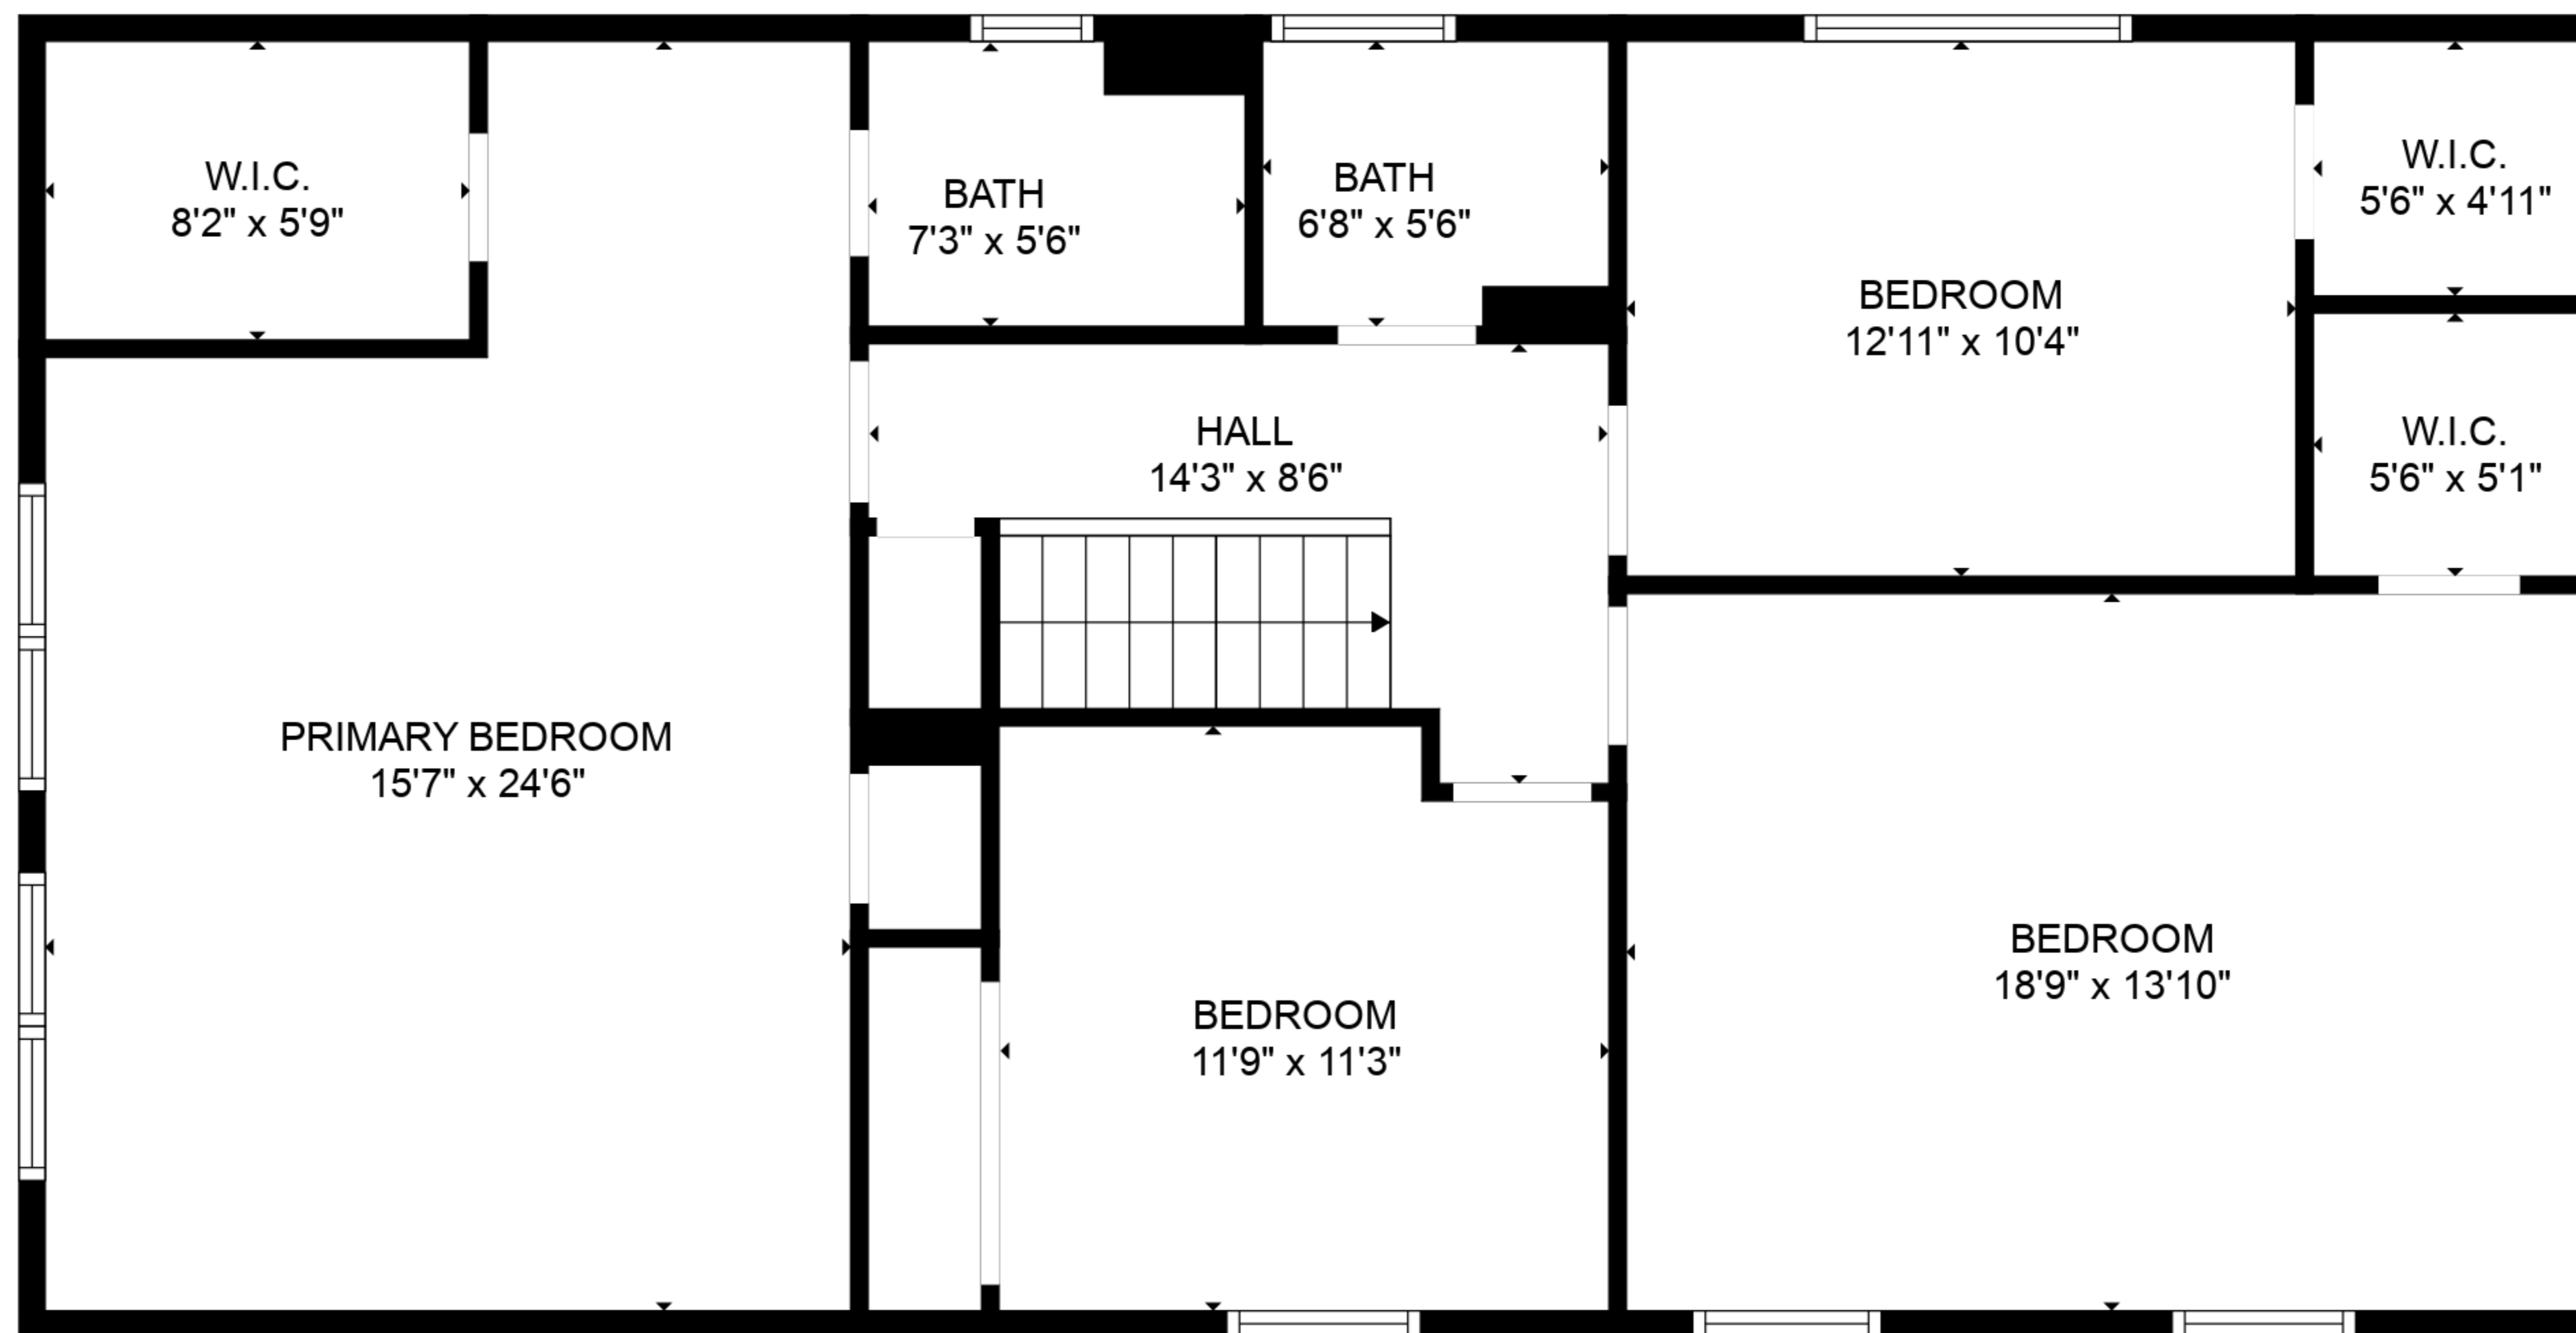

TOTAL: 2003 sq. ft

FLOOR 1: 794 sq. ft, FLOOR 2: 1209 sq. ft

EXCLUDED AREAS: GARAGE: 455 sq. ft

TOTAL: 2003 sq. ft
FLOOR 1: 794 sq. ft, FLOOR 2: 1209 sq. ft
EXCLUDED AREAS: GARAGE: 455 sq. ft

FLOOR 2

FLOOR 1

TOTAL: 2003 sq. ft
 FLOOR 1: 794 sq. ft, FLOOR 2: 1209 sq. ft
 EXCLUDED AREAS: GARAGE: 455 sq. ft