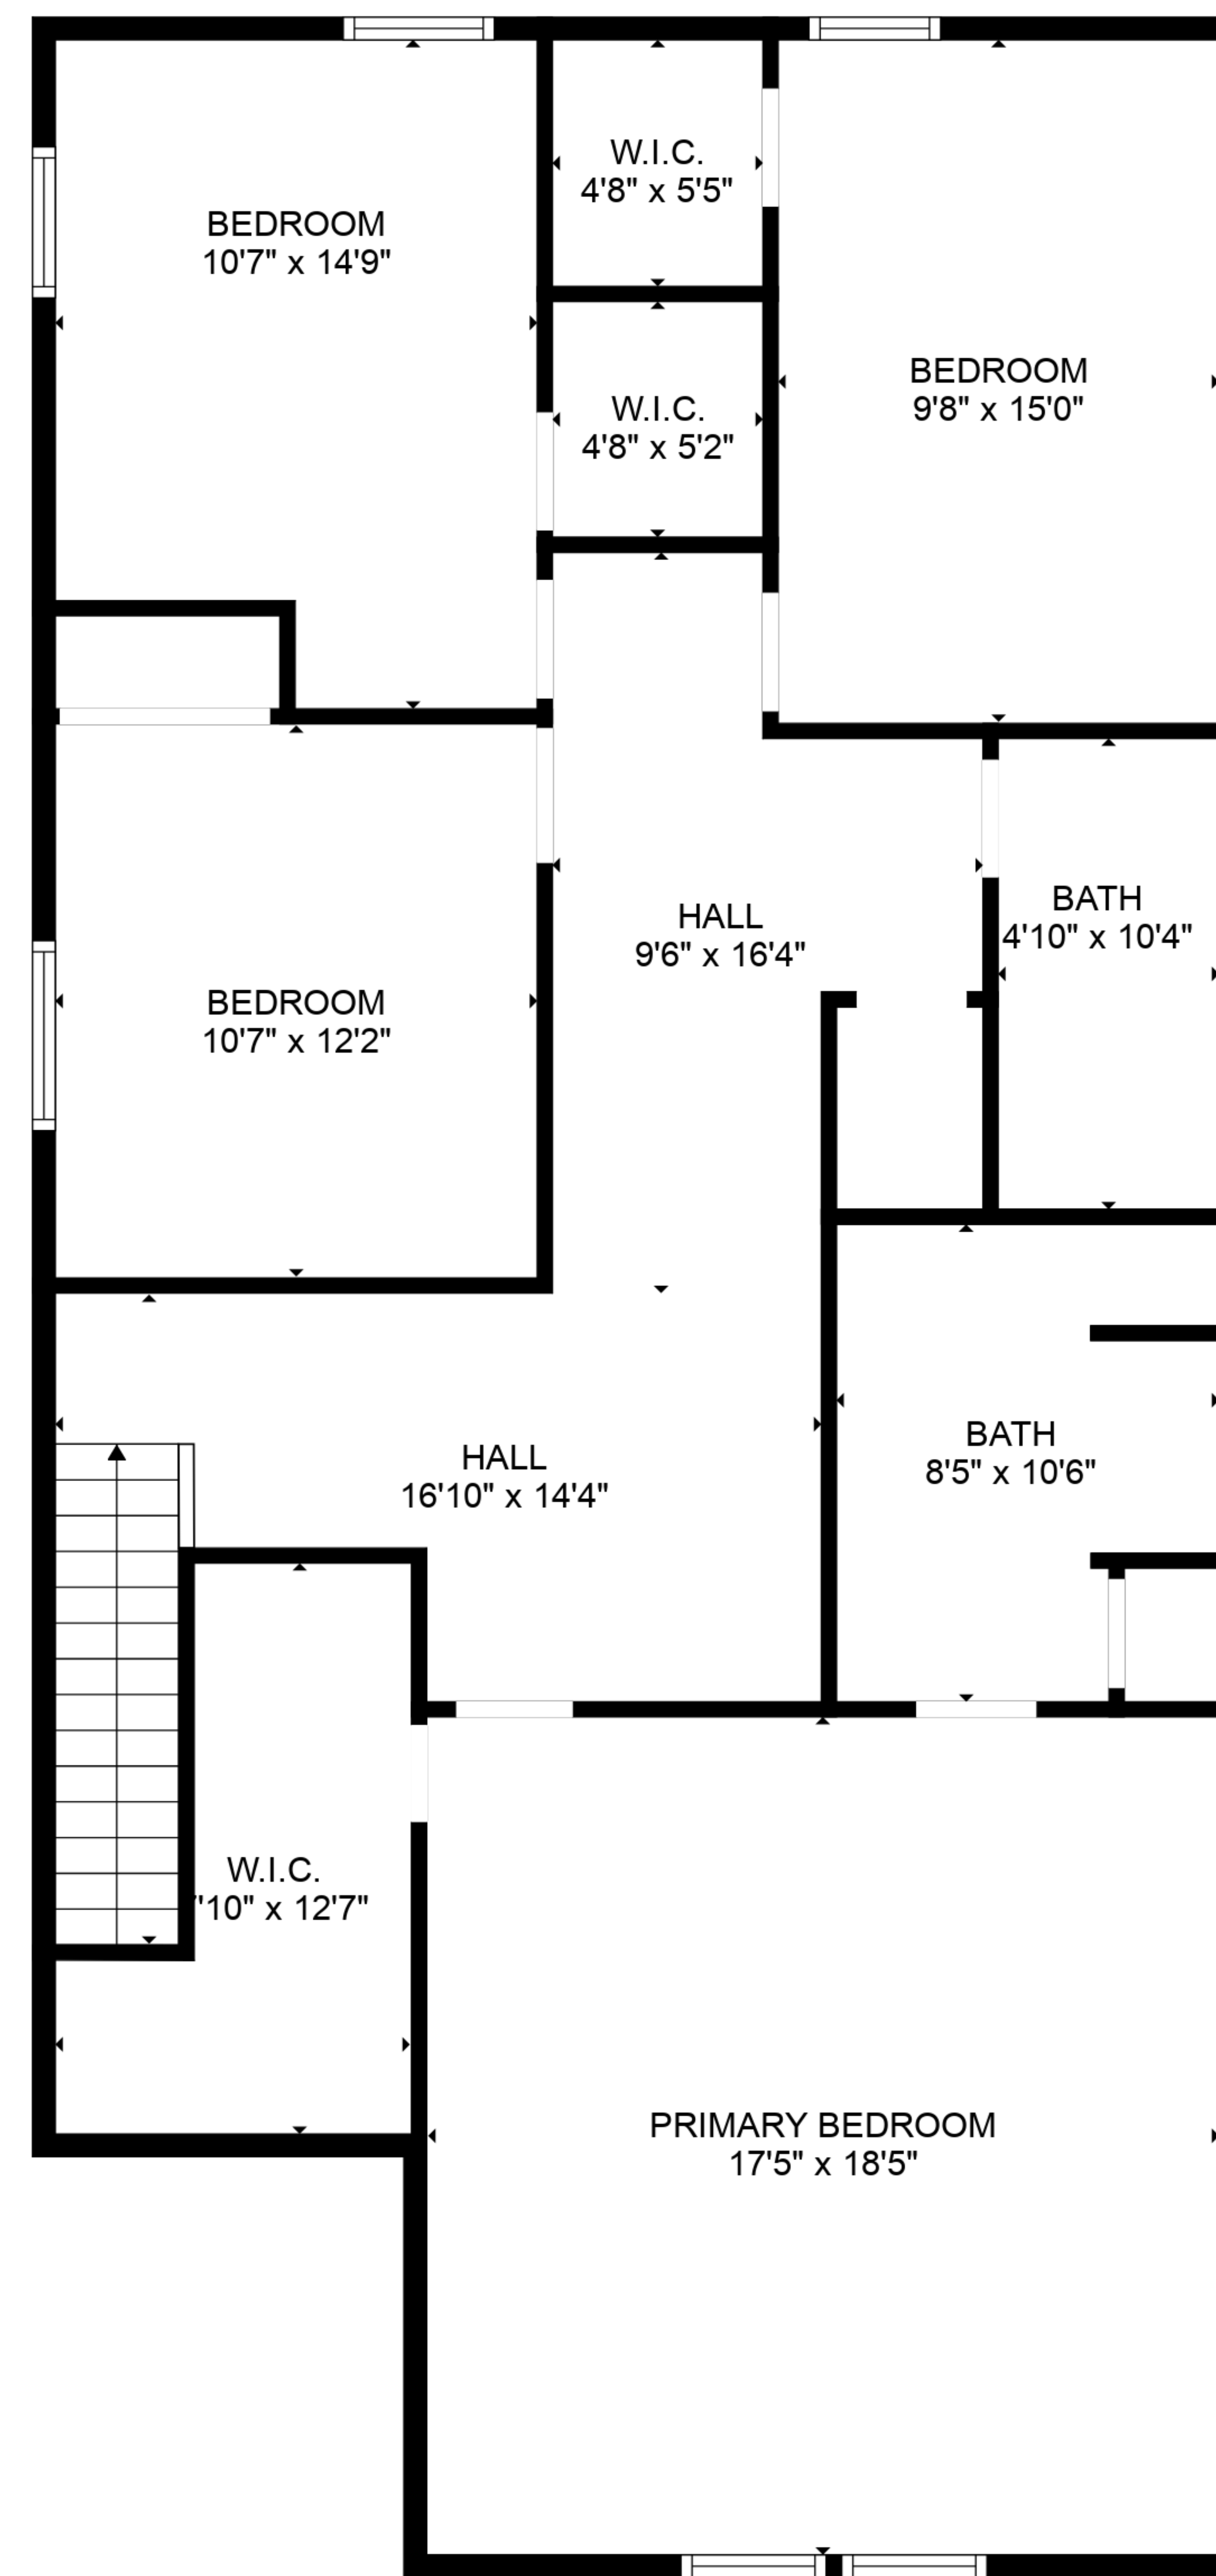

**TOTAL: 2255 sq. ft**  
FLOOR 1: 910 sq. ft, FLOOR 2: 1345 sq. ft  
EXCLUDED AREAS: GARAGE: 348 sq. ft

**TOTAL: 2255 sq. ft**  
FLOOR 1: 910 sq. ft, FLOOR 2: 1345 sq. ft  
EXCLUDED AREAS: GARAGE: 348 sq. ft

FLOOR 1

FLOOR 2

**TOTAL: 2255 sq. ft**  
 FLOOR 1: 910 sq. ft, FLOOR 2: 1345 sq. ft  
 EXCLUDED AREAS: GARAGE: 348 sq. ft