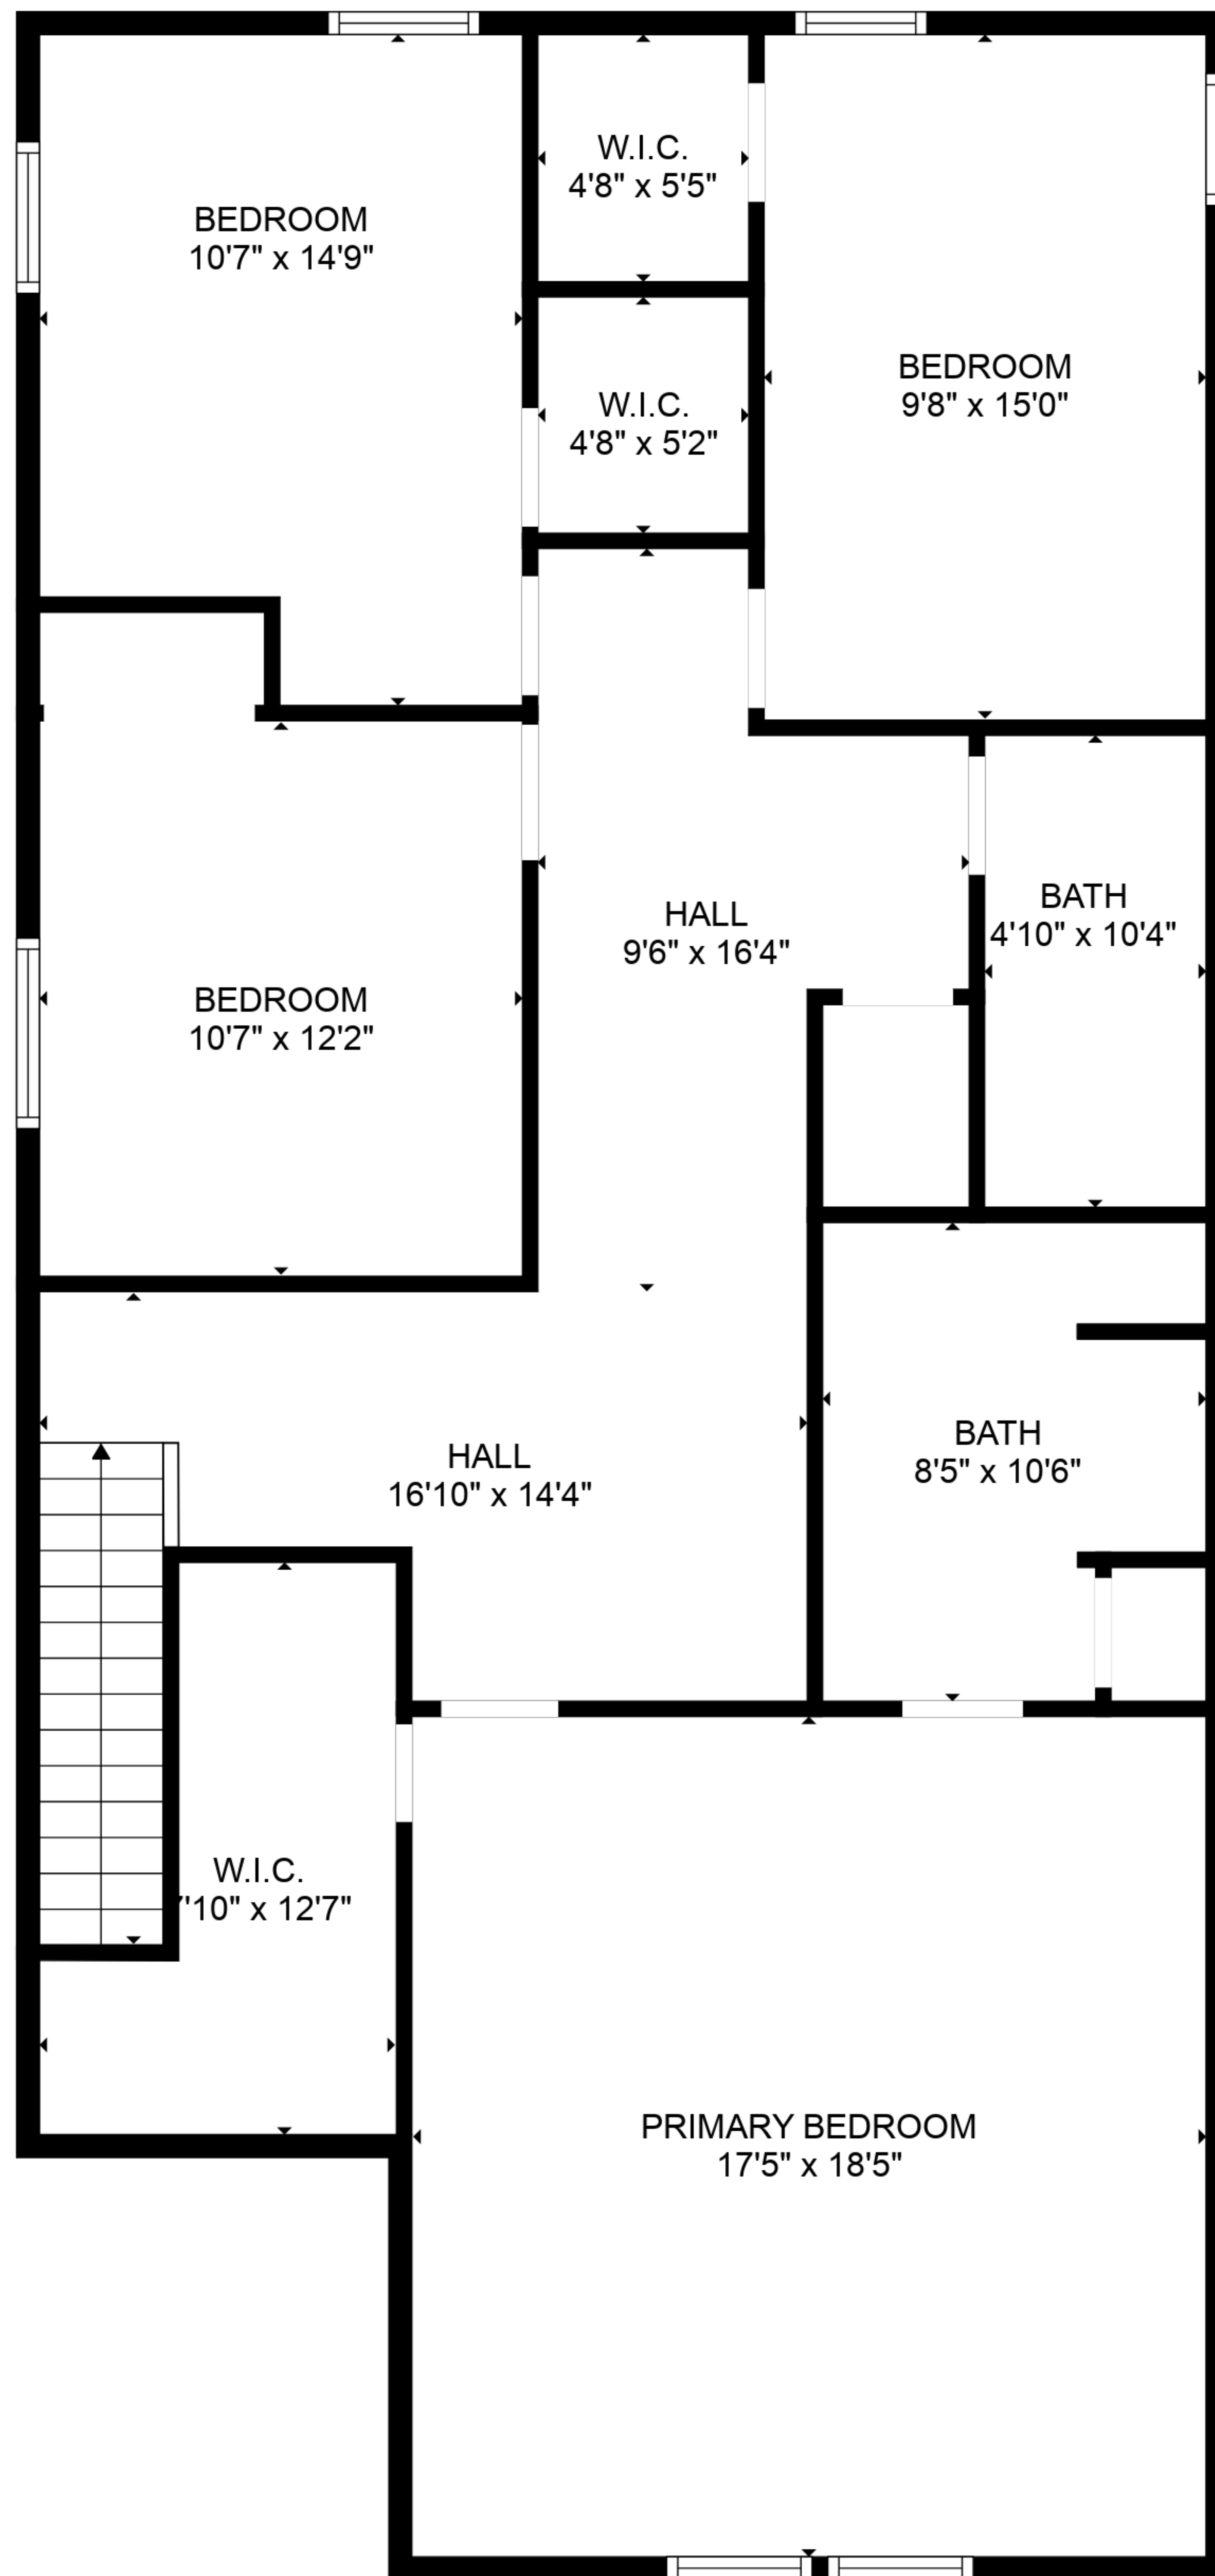

**TOTAL: 2255 sq. ft**  
FLOOR 1: 910 sq. ft, FLOOR 2: 1345 sq. ft  
EXCLUDED AREAS: GARAGE: 348 sq. ft

**TOTAL: 2255 sq. ft**  
FLOOR 1: 910 sq. ft, FLOOR 2: 1345 sq. ft  
EXCLUDED AREAS: GARAGE: 348 sq. ft

FLOOR 1

FLOOR 2

**TOTAL: 2255 sq. ft**  
 FLOOR 1: 910 sq. ft, FLOOR 2: 1345 sq. ft  
 EXCLUDED AREAS: GARAGE: 348 sq. ft