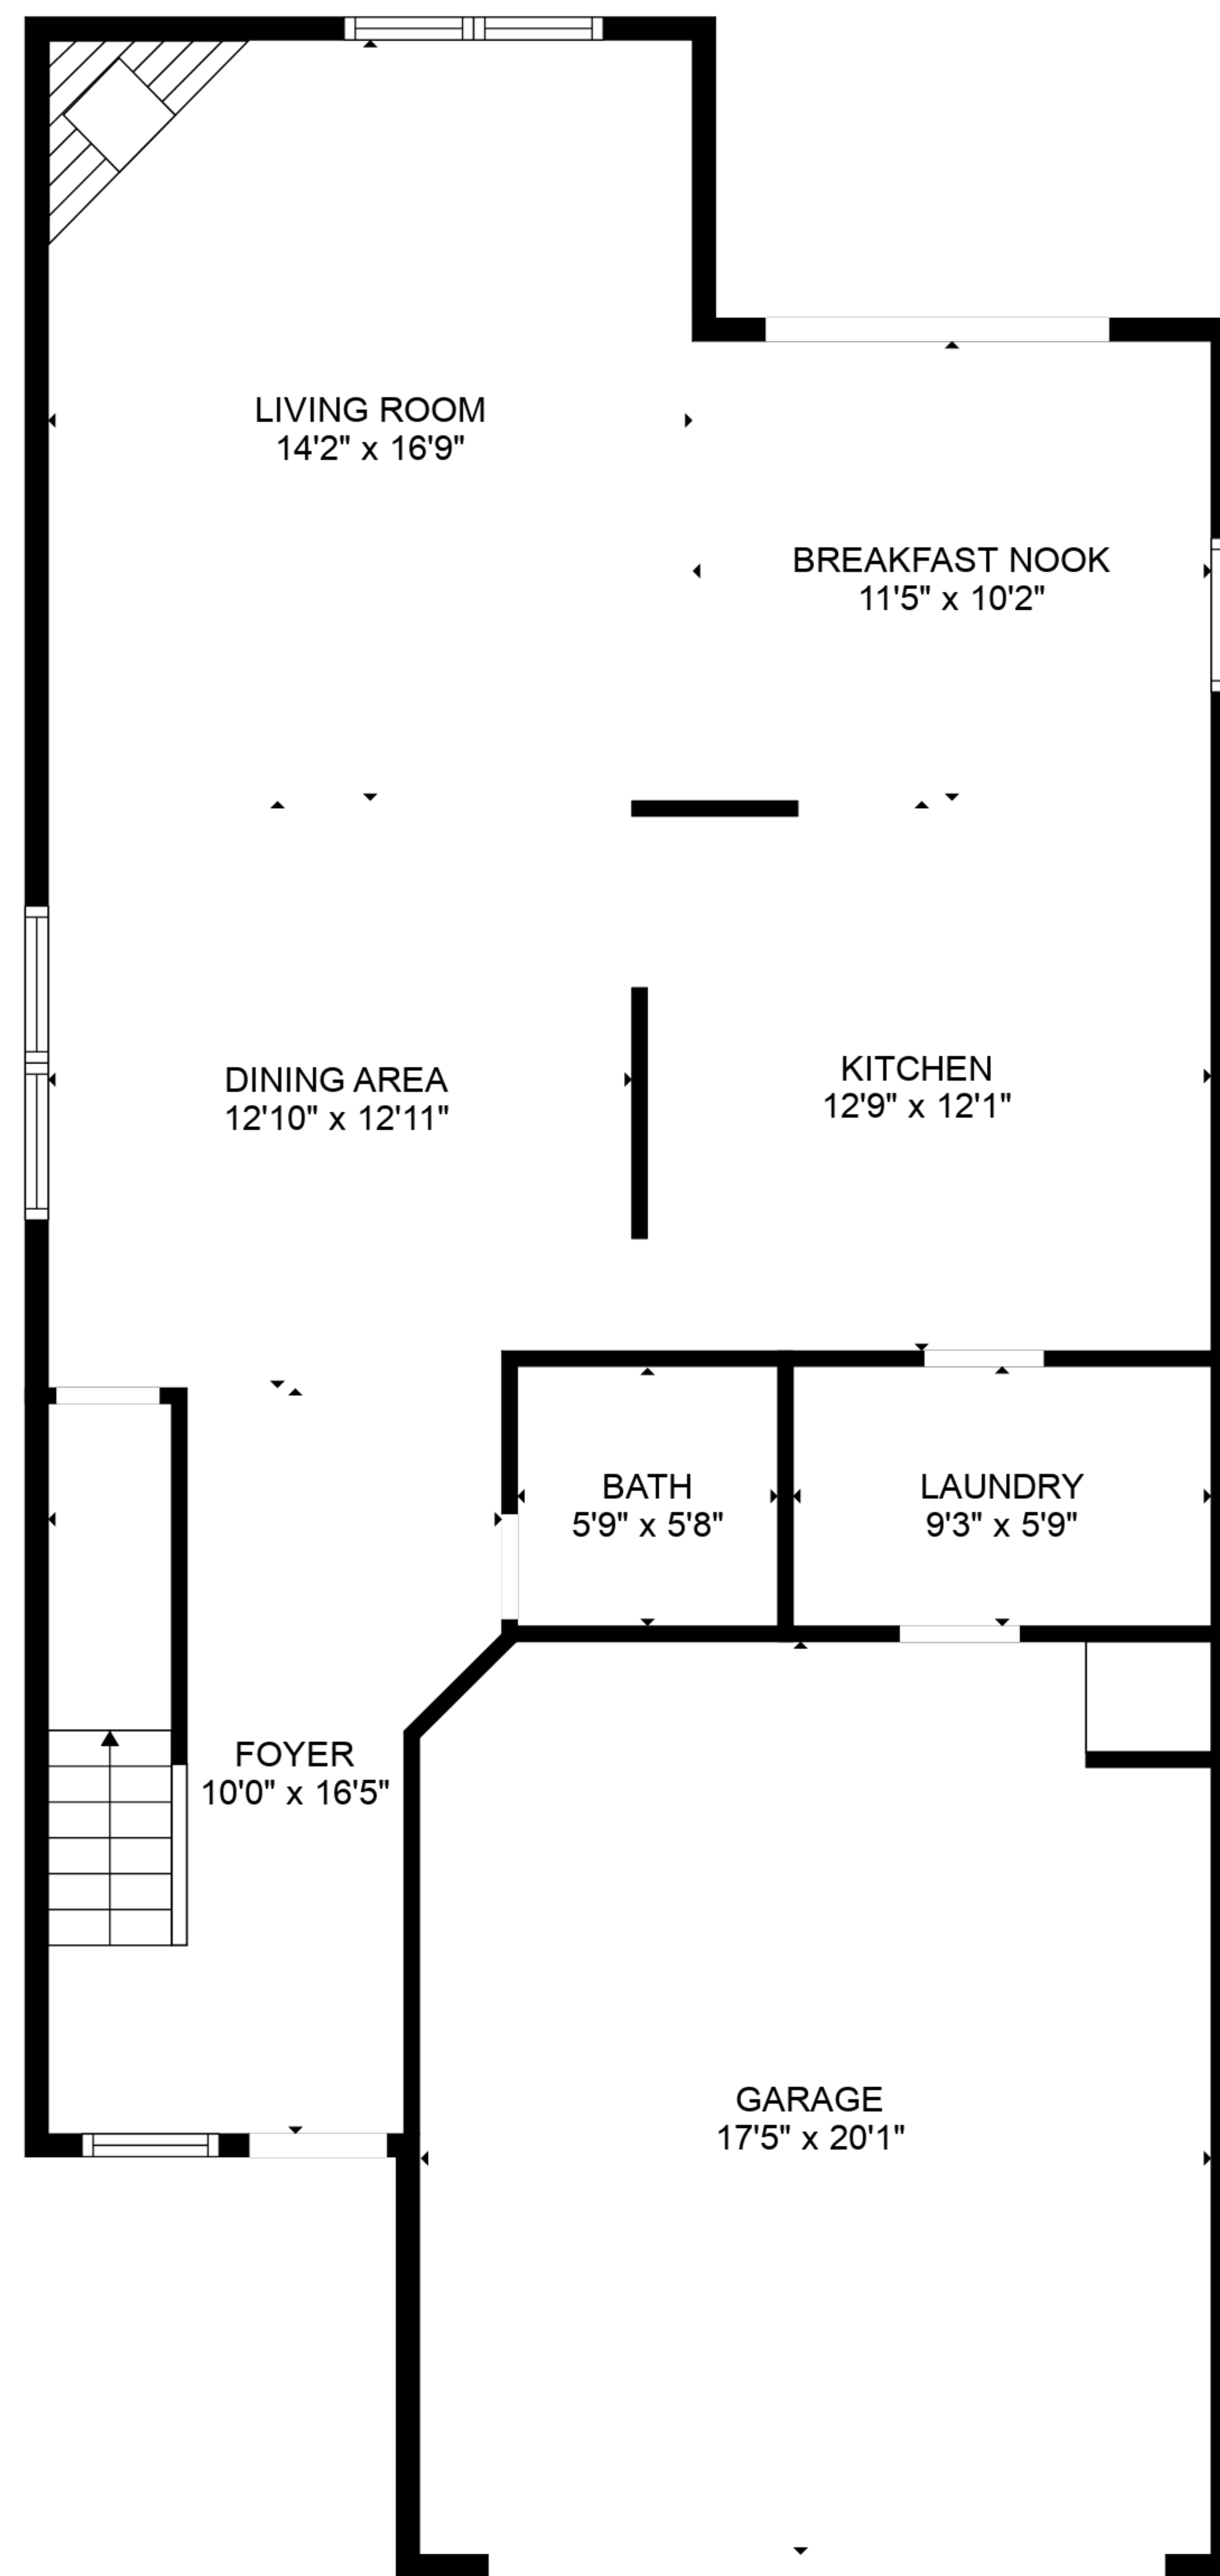

**TOTAL: 2255 sq. ft**  
FLOOR 1: 910 sq. ft, FLOOR 2: 1345 sq. ft  
EXCLUDED AREAS: GARAGE: 348 sq. ft

**TOTAL: 2255 sq. ft**  
FLOOR 1: 910 sq. ft, FLOOR 2: 1345 sq. ft  
EXCLUDED AREAS: GARAGE: 348 sq. ft

FLOOR 1

FLOOR 2

**TOTAL: 2255 sq. ft**  
 FLOOR 1: 910 sq. ft, FLOOR 2: 1345 sq. ft  
 EXCLUDED AREAS: GARAGE: 348 sq. ft