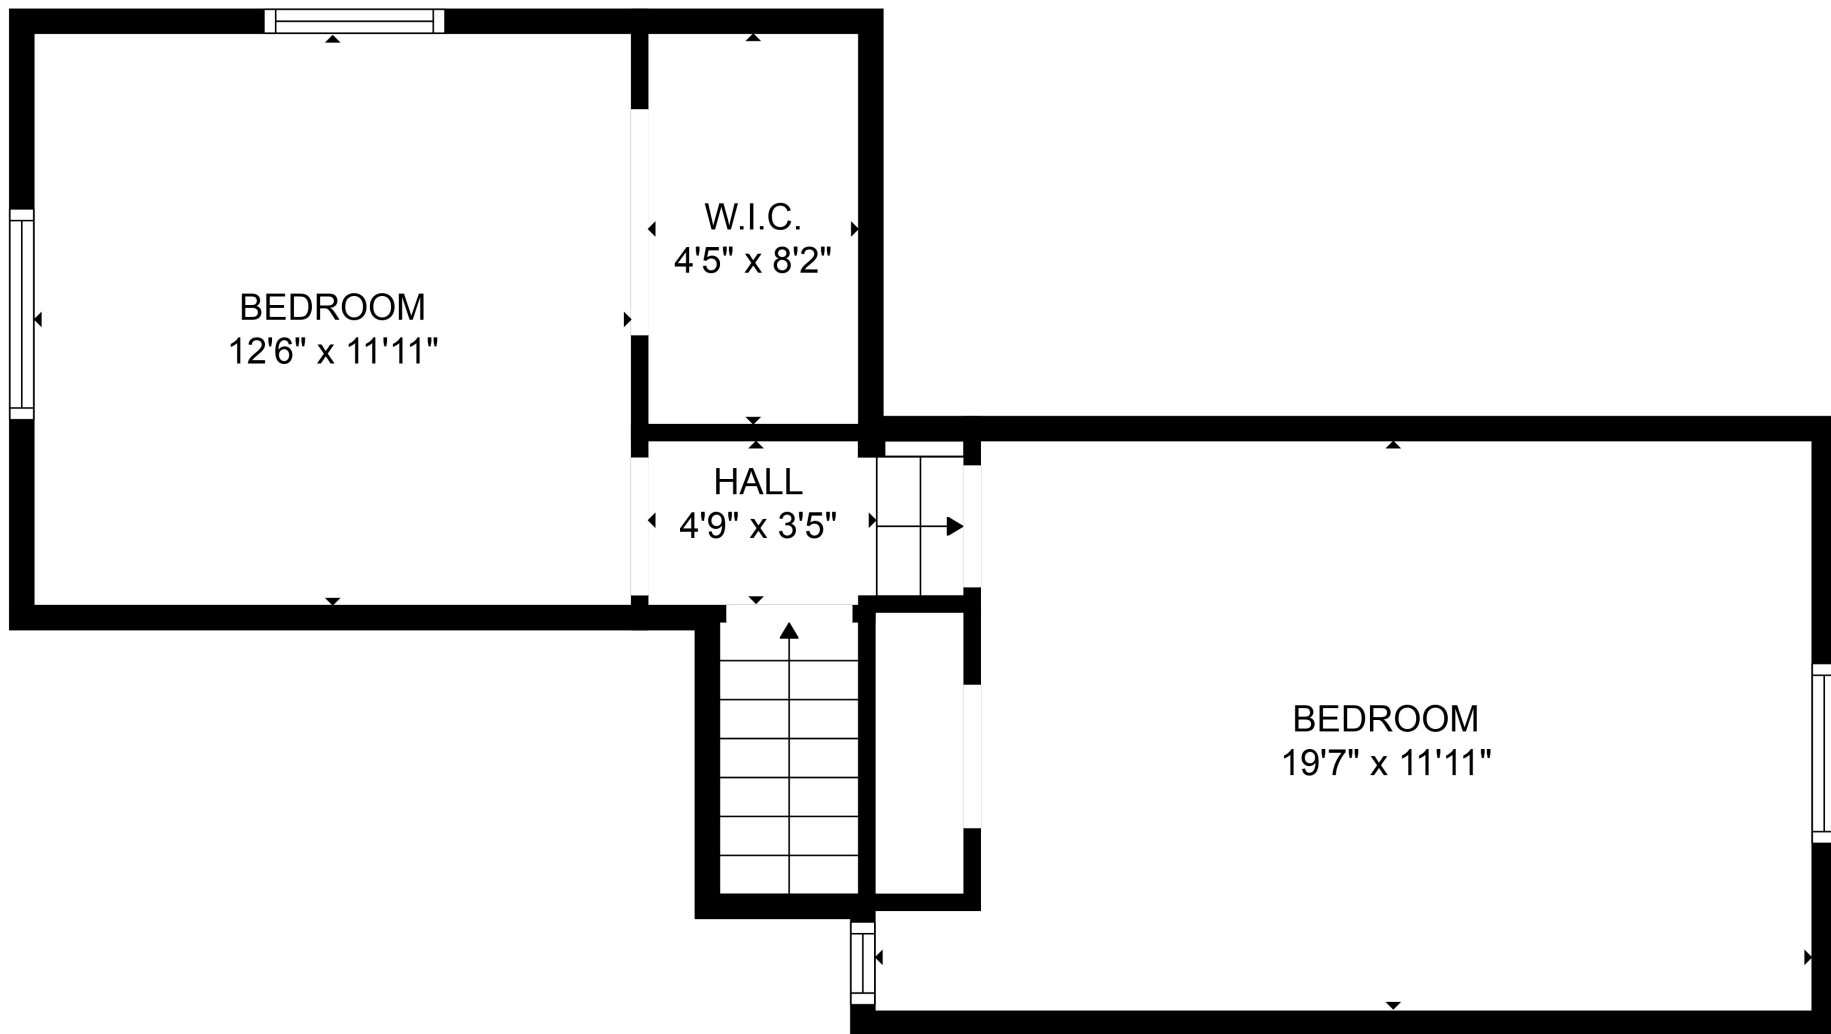

Total scanned area: 2636 sq. ft

MEASUREMENTS ARE CALCULATED BY CUBICASA TECHNOLOGY. DEEMED HIGHLY RELIABLE BUT NOT GUARANTEED.

Total scanned area: 2636 sq. ft

MEASUREMENTS ARE CALCULATED BY CUBICASA TECHNOLOGY. DEEMED HIGHLY RELIABLE BUT NOT GUARANTEED.

Total scanned area: 2636 sq. ft

MEASUREMENTS ARE CALCULATED BY CUBICASA TECHNOLOGY. DEEMED HIGHLY RELIABLE BUT NOT GUARANTEED.