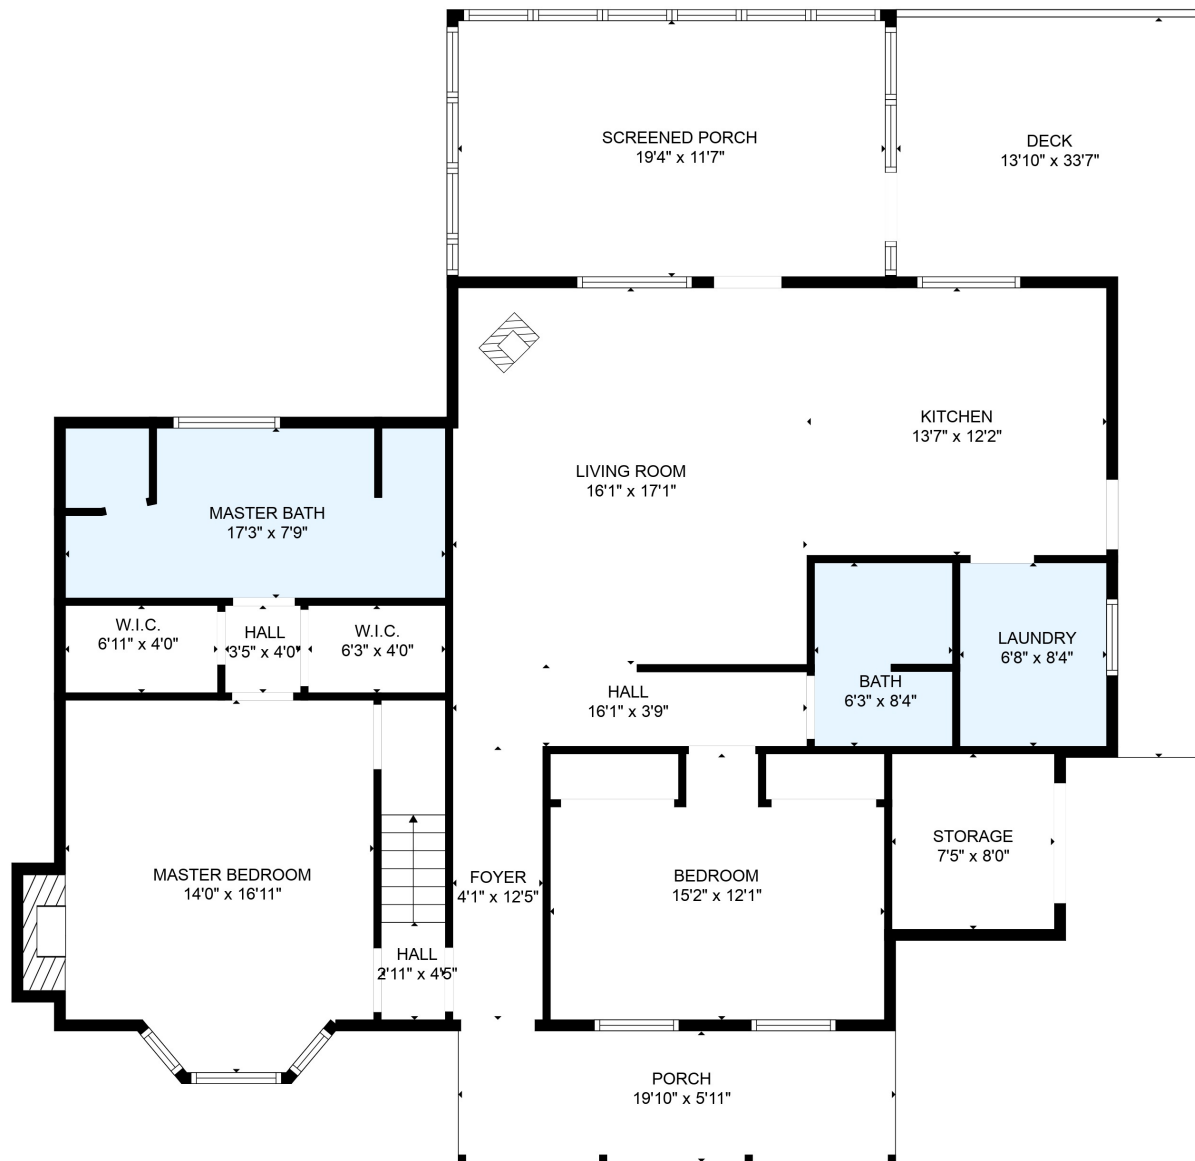

Total scanned area: 2636 sq. ft

MEASUREMENTS ARE CALCULATED BY CUBICASA TECHNOLOGY. DEEMED HIGHLY RELIABLE BUT NOT GUARANTEED.

Total scanned area: 2636 sq. ft

MEASUREMENTS ARE CALCULATED BY CUBICASA TECHNOLOGY. DEEMED HIGHLY RELIABLE BUT NOT GUARANTEED.

Total scanned area: 2636 sq. ft

MEASUREMENTS ARE CALCULATED BY CUBICASA TECHNOLOGY. DEEMED HIGHLY RELIABLE BUT NOT GUARANTEED.