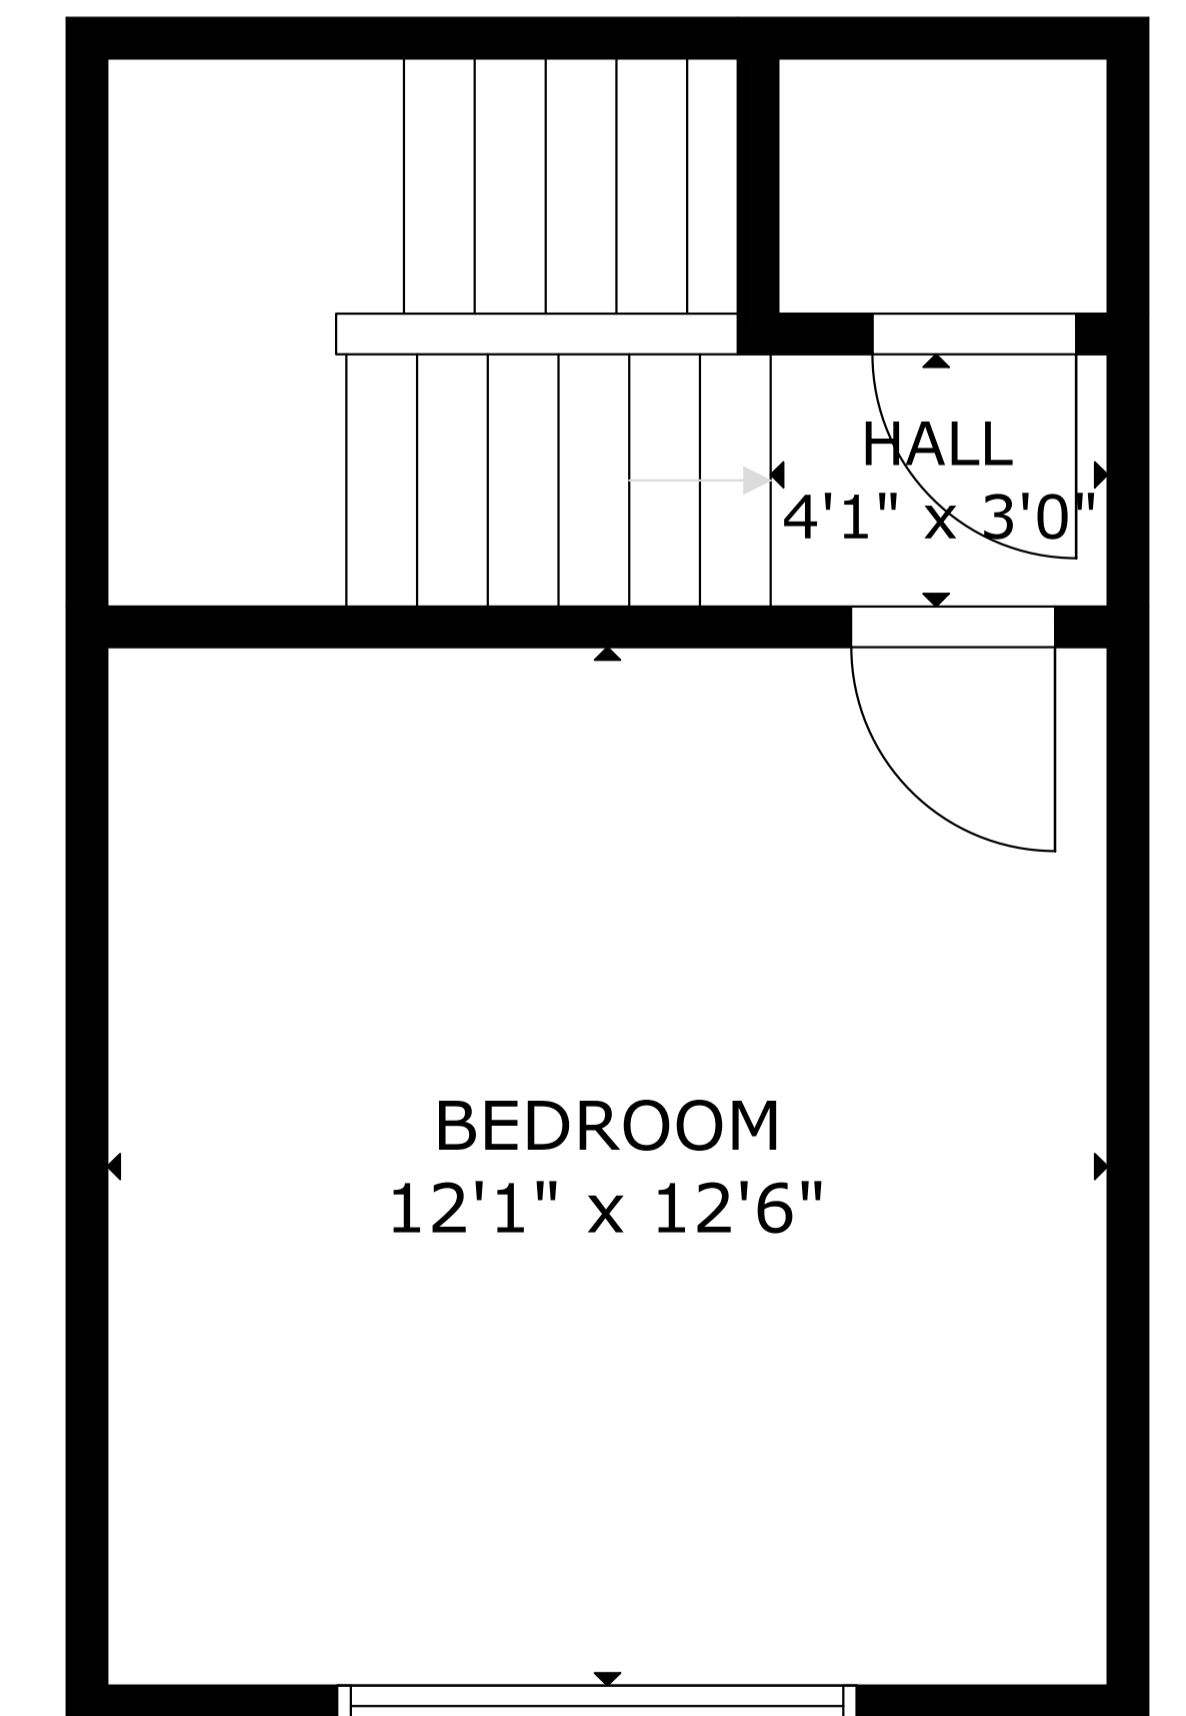

LOWER FLOOR

MAIN FLOOR

UPPER LEVEL 1

GROSS INTERNAL AREA
TOTAL: 2,087 sq.ft
LOWER FLOOR: 930 sq.ft, MAIN FLOOR: 920 sq.ft, UPPER LEVEL 1: 237 sq.ft
SIZE AND DIMENSIONS ARE APPROXIMATE, ACTUAL MAY VARY