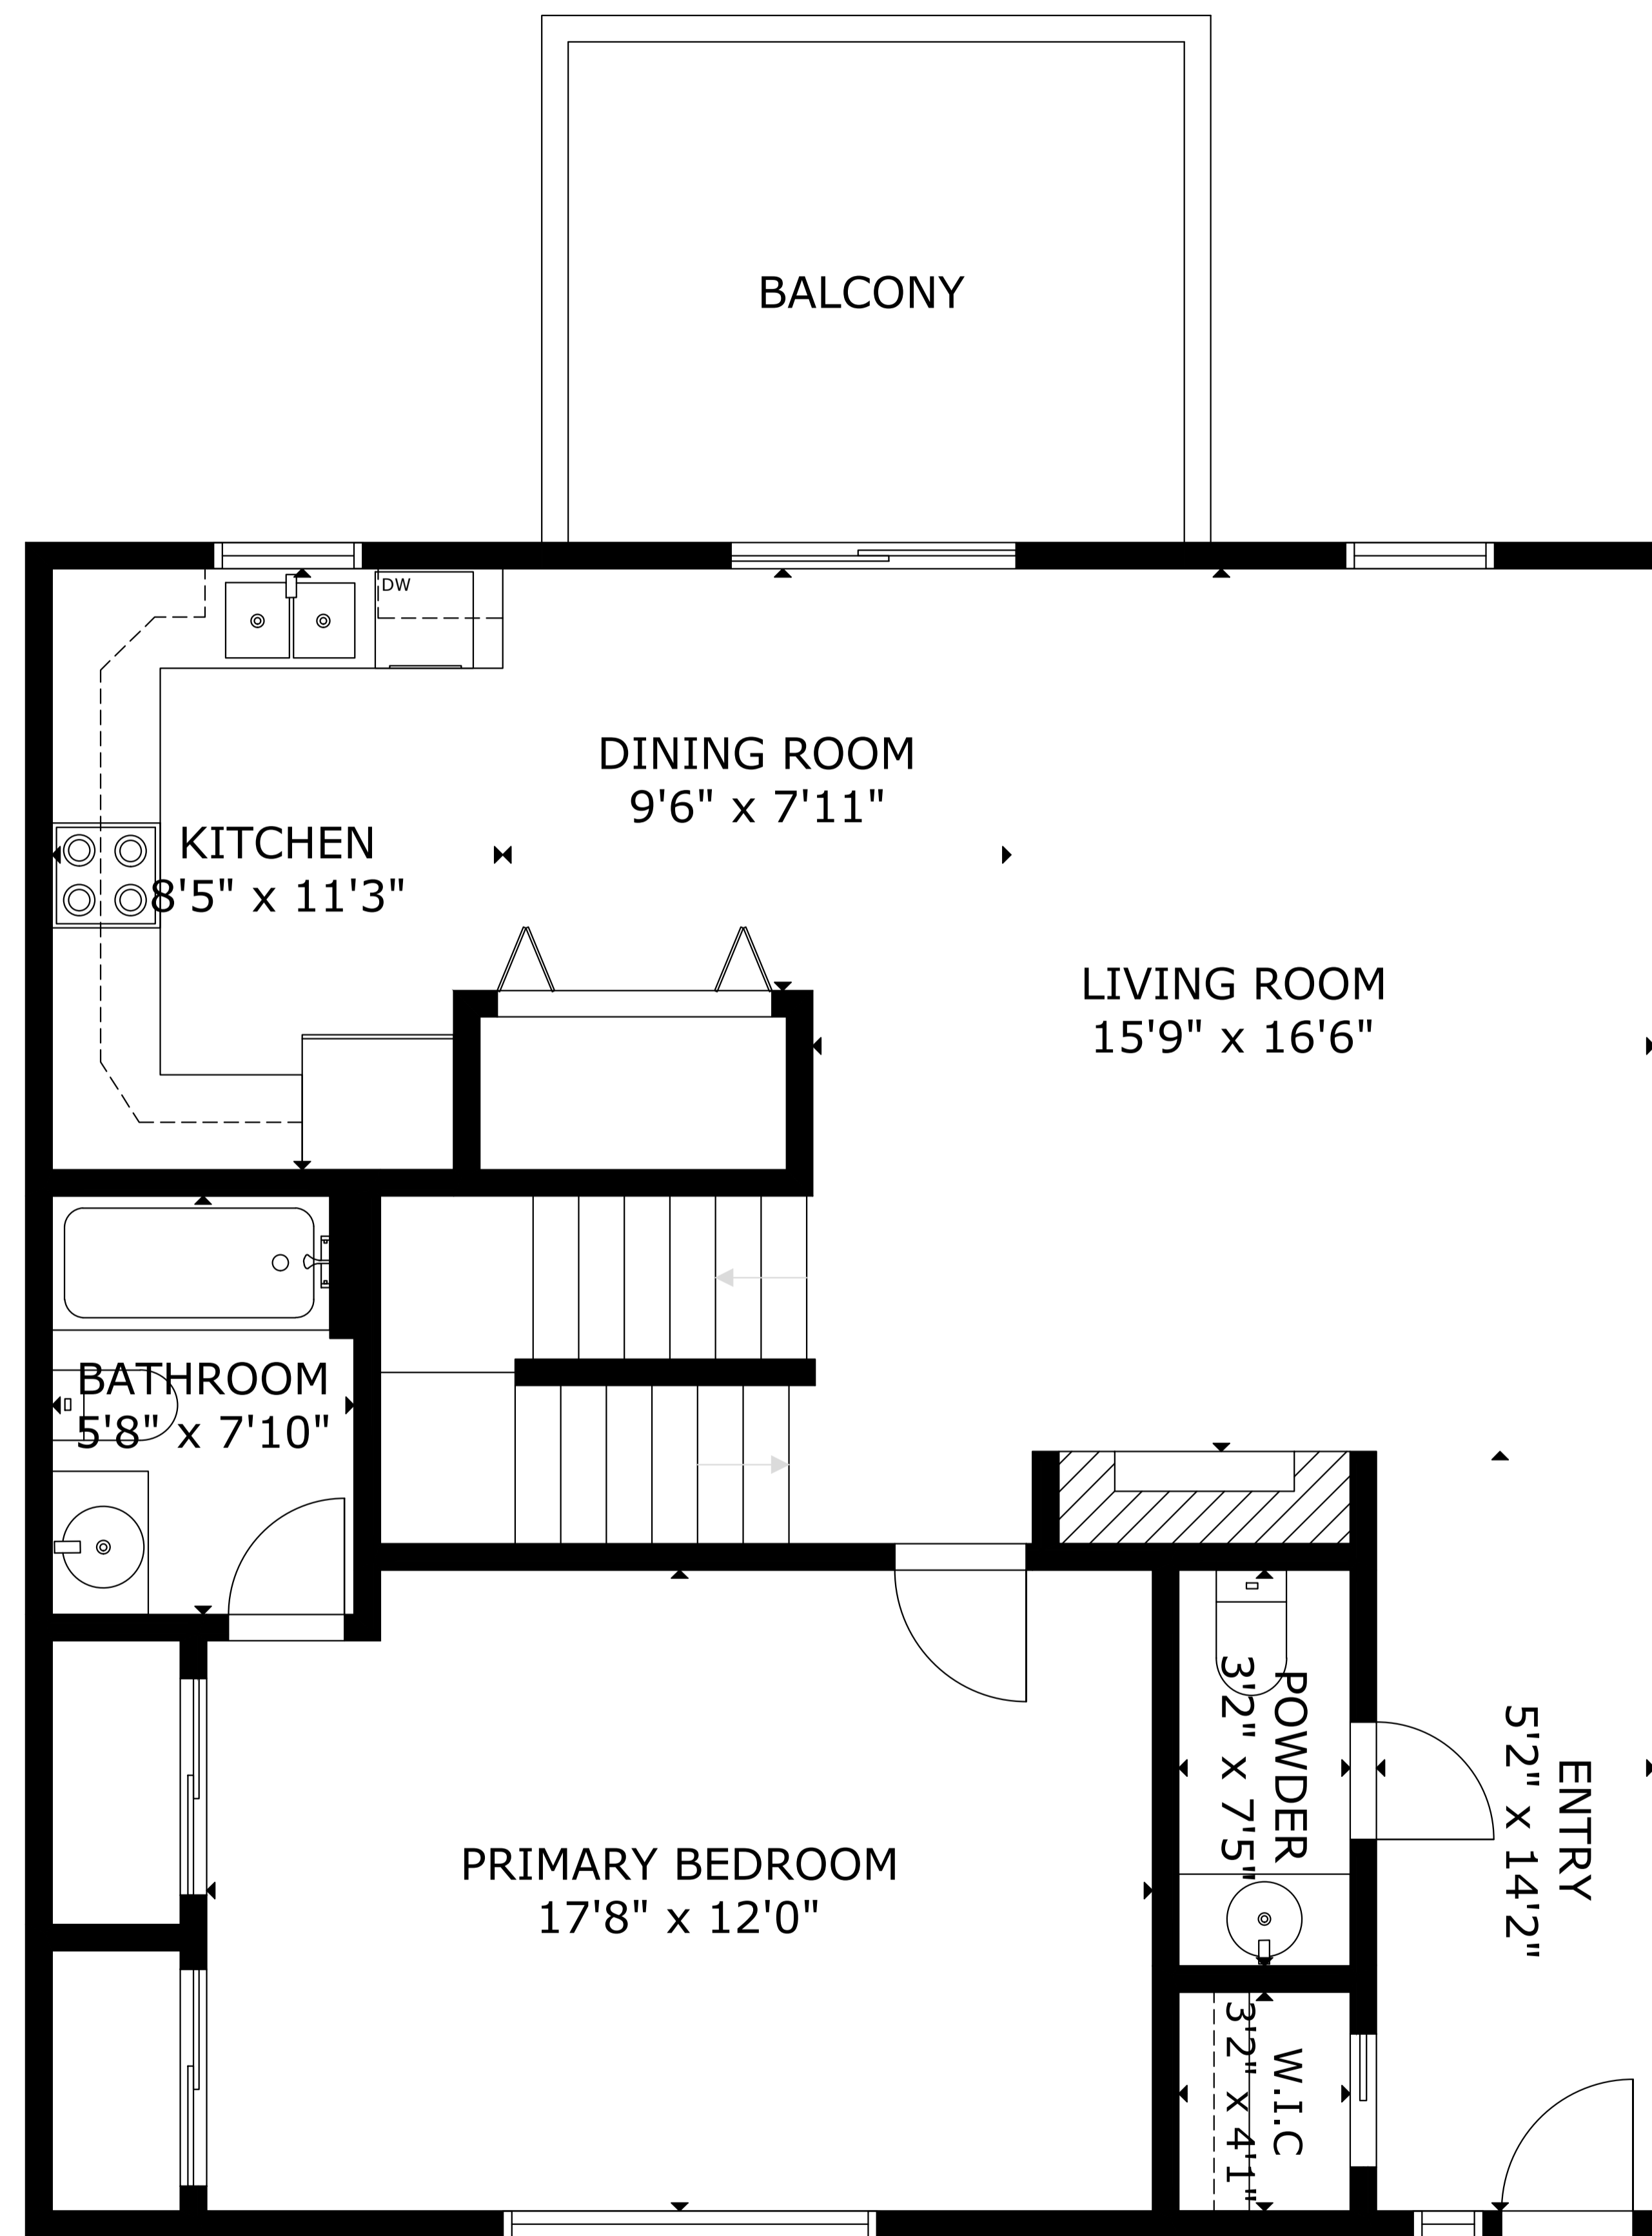

LOWER FLOOR

MAIN FLOOR

UPPER LEVEL 1

GROSS INTERNAL AREA
TOTAL: 2,087 sq.ft
LOWER FLOOR: 930 sq.ft, MAIN FLOOR: 920 sq.ft, UPPER LEVEL 1: 237 sq.ft
SIZE AND DIMENSIONS ARE APPROXIMATE, ACTUAL MAY VARY