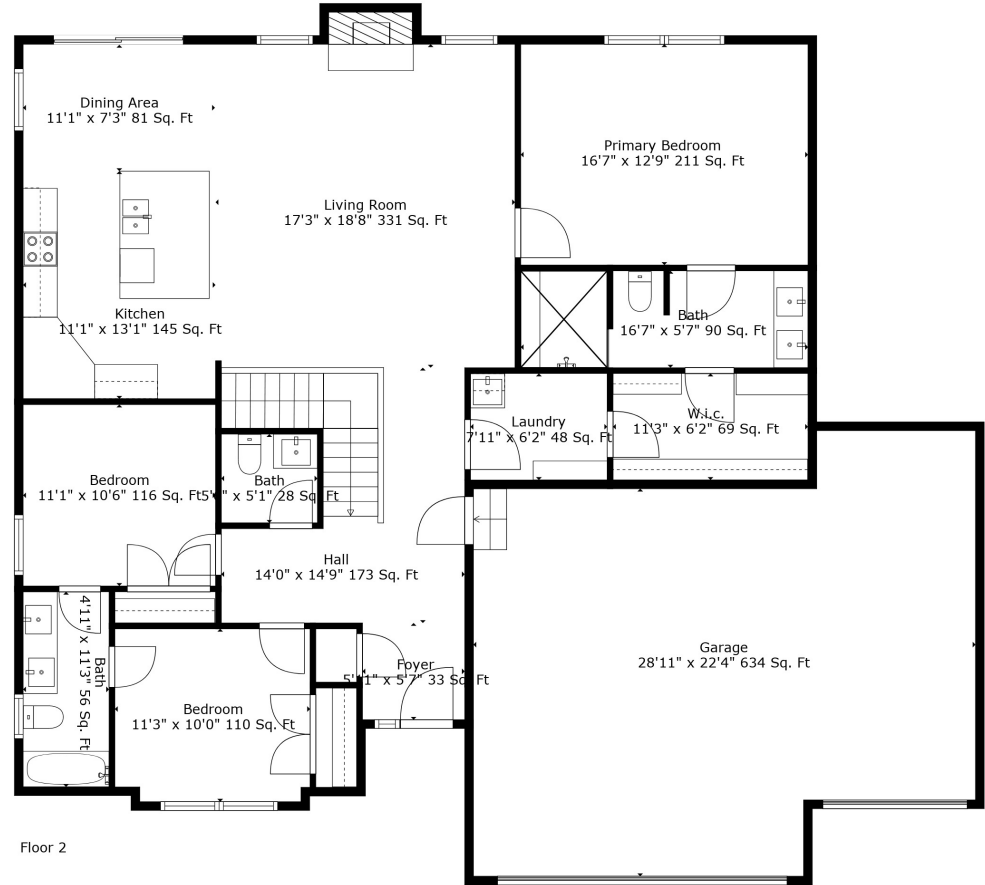

Floor 1

Floor 2

Total scanned area: 3925 sq. ft

Total scanned area: 3925 sq. ft

Measurements Are Calculated By Cubicasa Technology. Deemed Highly Reliable But Not Guaranteed.

Total scanned area: 3925 sq. ft

Measurements Are Calculated By Cubicasa Technology. Deemed Highly Reliable But Not Guaranteed.