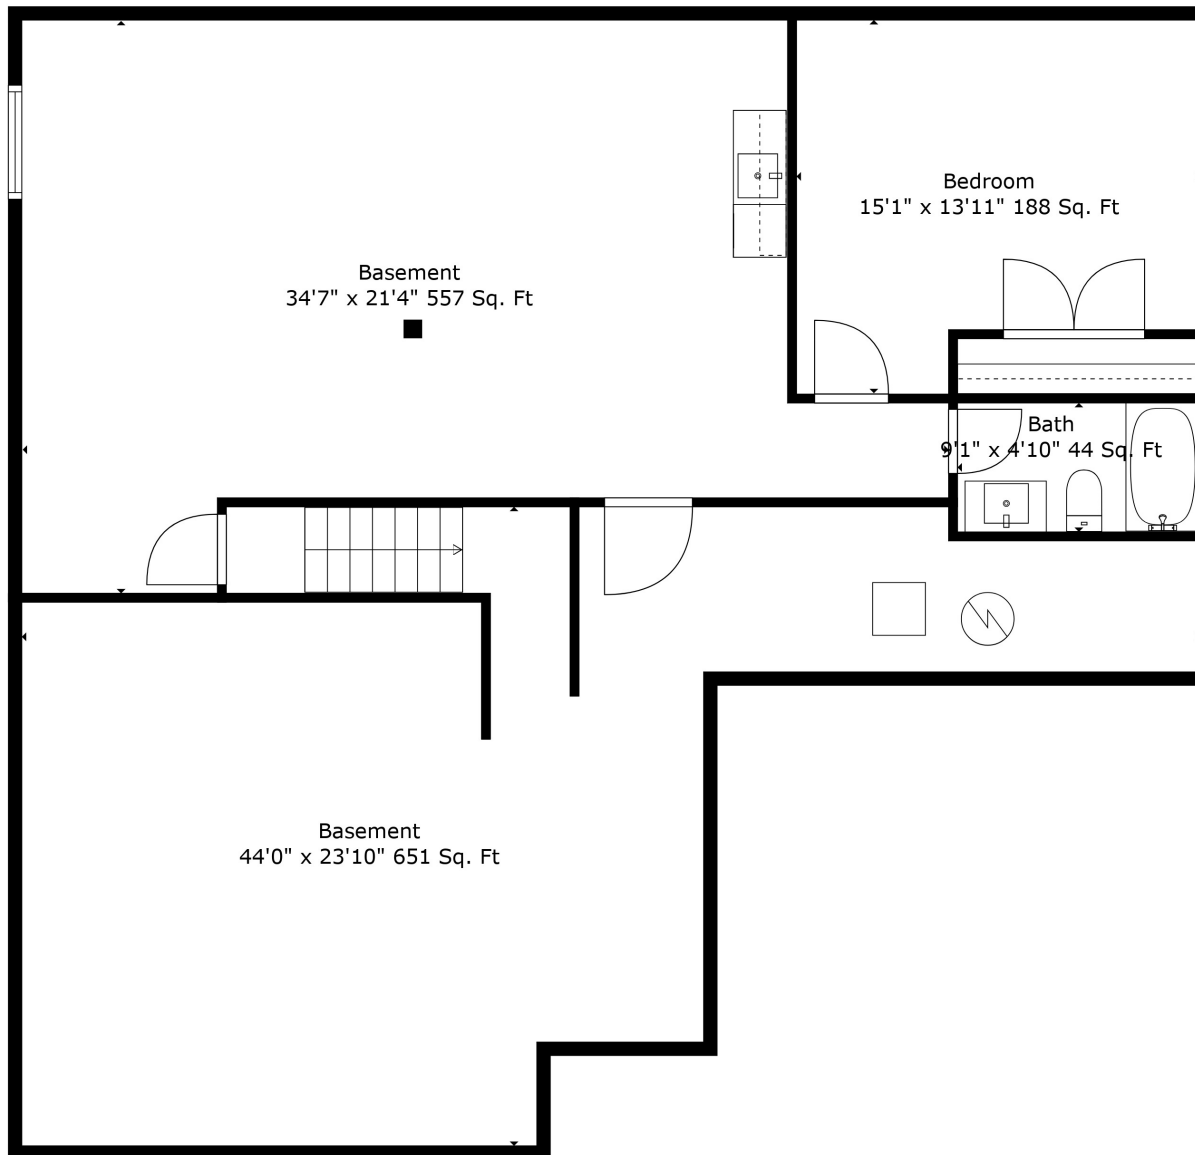

Floor 1

Floor 2

Total scanned area: 3925 sq. ft

Total scanned area: 3925 sq. ft

Measurements Are Calculated By Cubicasa Technology. Deemed Highly Reliable But Not Guaranteed.

Total scanned area: 3925 sq. ft