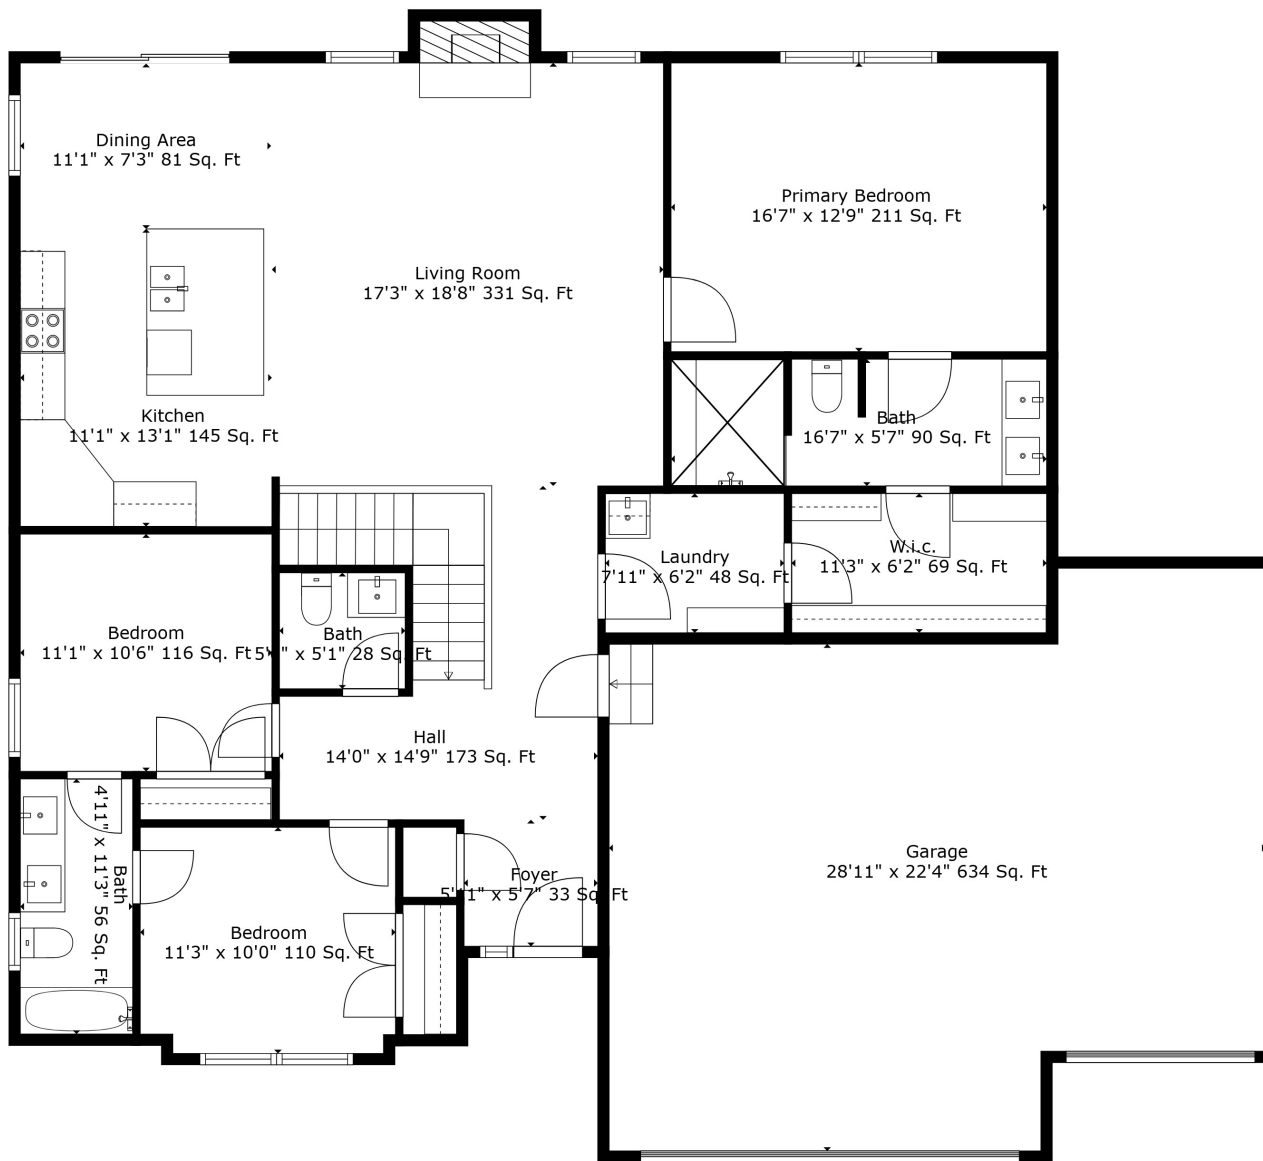

Floor 1

Floor 2

Total scanned area: 3925 sq. ft

Total scanned area: 3925 sq. ft

Measurements Are Calculated By Cubicasa Technology. Deemed Highly Reliable But Not Guaranteed.

Total scanned area: 3925 sq. ft

Measurements Are Calculated By Cubicasa Technology. Deemed Highly Reliable But Not Guaranteed.