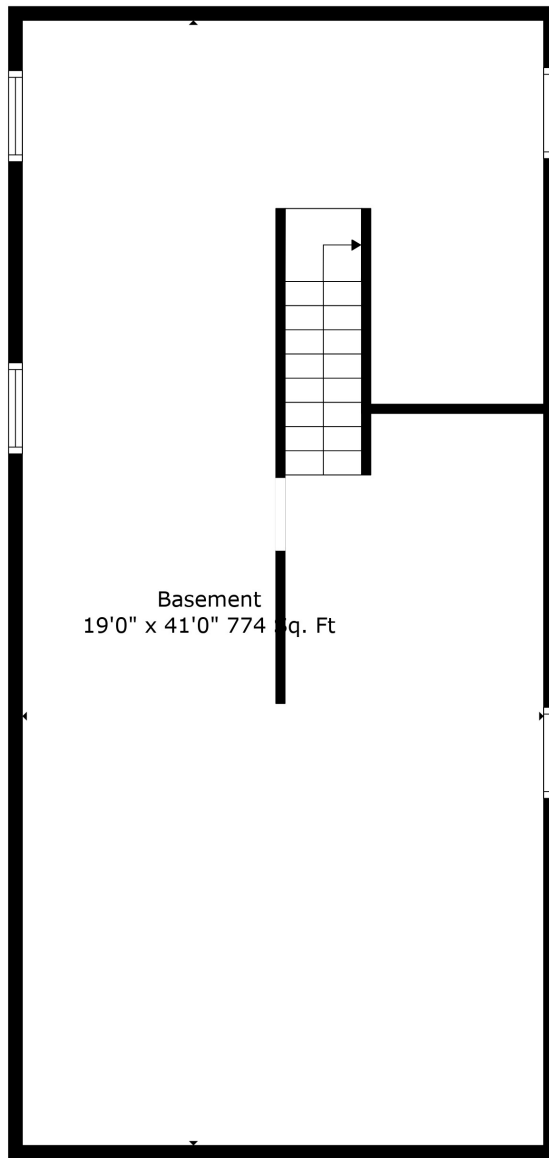

Floor 1

Floor 2

Floor 3

Total scanned area: 3220 sq. ft

Measurements Are Deemed Highly Reliable But Not Guaranteed.

Total scanned area: 3220 sq. ft

Measurements Are Deemed Highly Reliable But Not Guaranteed.

Total scanned area: 3220 sq. ft

Measurements Are Deemed Highly Reliable But Not Guaranteed.

Basement
19'0" x 41'0" 774 sq. Ft

Total scanned area: 3220 sq. ft

Measurements Are Deemed Highly Reliable But Not Guaranteed.