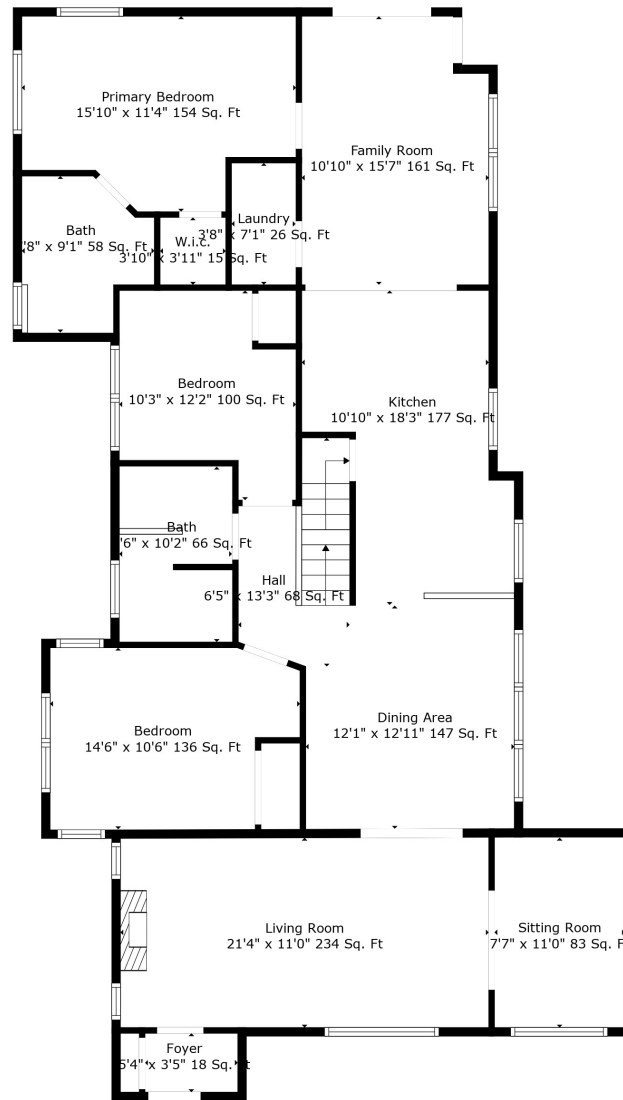

Floor 1

Floor 2

Floor 3

Total scanned area: 3220 sq. ft

Measurements Are Deemed Highly Reliable But Not Guaranteed.

Total scanned area: 3220 sq. ft

Measurements Are Deemed Highly Reliable But Not Guaranteed.

Total scanned area: 3220 sq. ft

Measurements Are Deemed Highly Reliable But Not Guaranteed.

Basement
19'0" x 41'0" 774 sq. Ft

Total scanned area: 3220 sq. ft

Measurements Are Deemed Highly Reliable But Not Guaranteed.