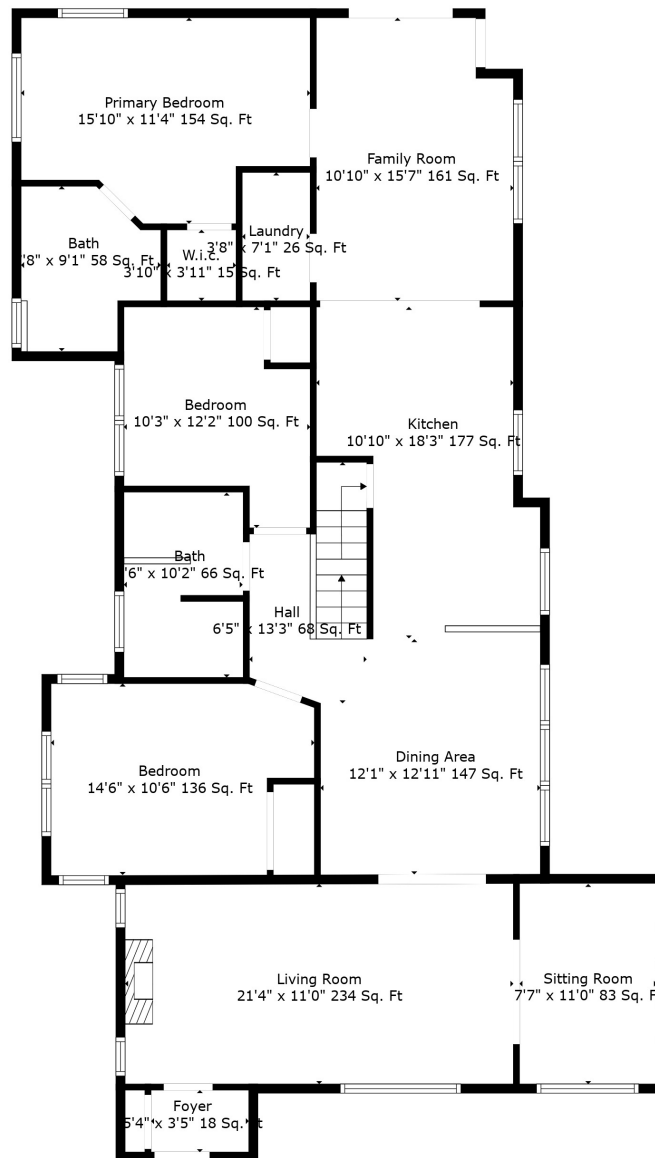

Floor 1

Floor 2

Floor 3

Total scanned area: 3220 sq. ft

Measurements Are Deemed Highly Reliable But Not Guaranteed.

Total scanned area: 3220 sq. ft

Measurements Are Deemed Highly Reliable But Not Guaranteed.

Total scanned area: 3220 sq. ft

Measurements Are Deemed Highly Reliable But Not Guaranteed.

Basement
19'0" x 41'0" 774 sq. Ft

Total scanned area: 3220 sq. ft

Measurements Are Deemed Highly Reliable But Not Guaranteed.