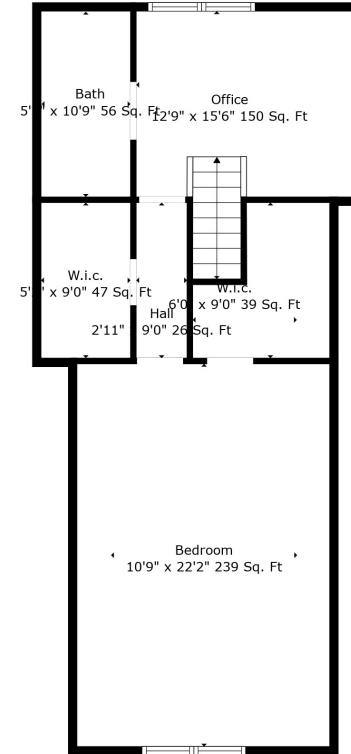

Floor 1

Floor 2

Floor 3

Total scanned area: 3220 sq. ft

Measurements Are Deemed Highly Reliable But Not Guaranteed.

Total scanned area: 3220 sq. ft

Measurements Are Deemed Highly Reliable But Not Guaranteed.

Total scanned area: 3220 sq. ft

Measurements Are Deemed Highly Reliable But Not Guaranteed.

Basement
19'0" x 41'0" 774 sq. Ft

Total scanned area: 3220 sq. ft

Measurements Are Deemed Highly Reliable But Not Guaranteed.