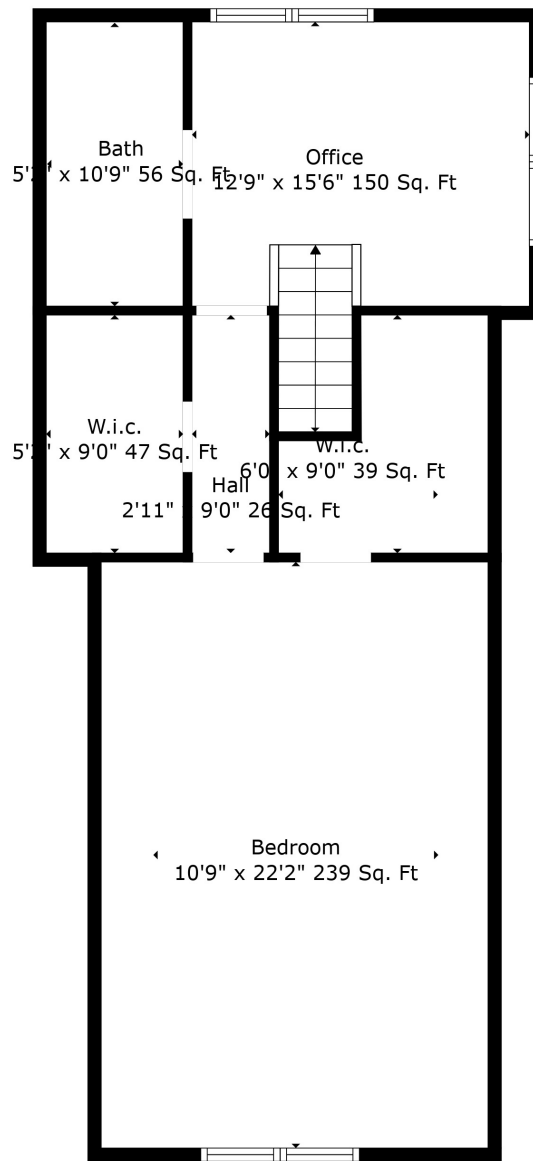

Floor 1

Floor 2

Floor 3

Total scanned area: 3220 sq. ft

Measurements Are Deemed Highly Reliable But Not Guaranteed.

Total scanned area: 3220 sq. ft

Measurements Are Deemed Highly Reliable But Not Guaranteed.

Total scanned area: 3220 sq. ft

Measurements Are Deemed Highly Reliable But Not Guaranteed.

Basement
19'0" x 41'0" 774 sq. Ft

Total scanned area: 3220 sq. ft

Measurements Are Deemed Highly Reliable But Not Guaranteed.