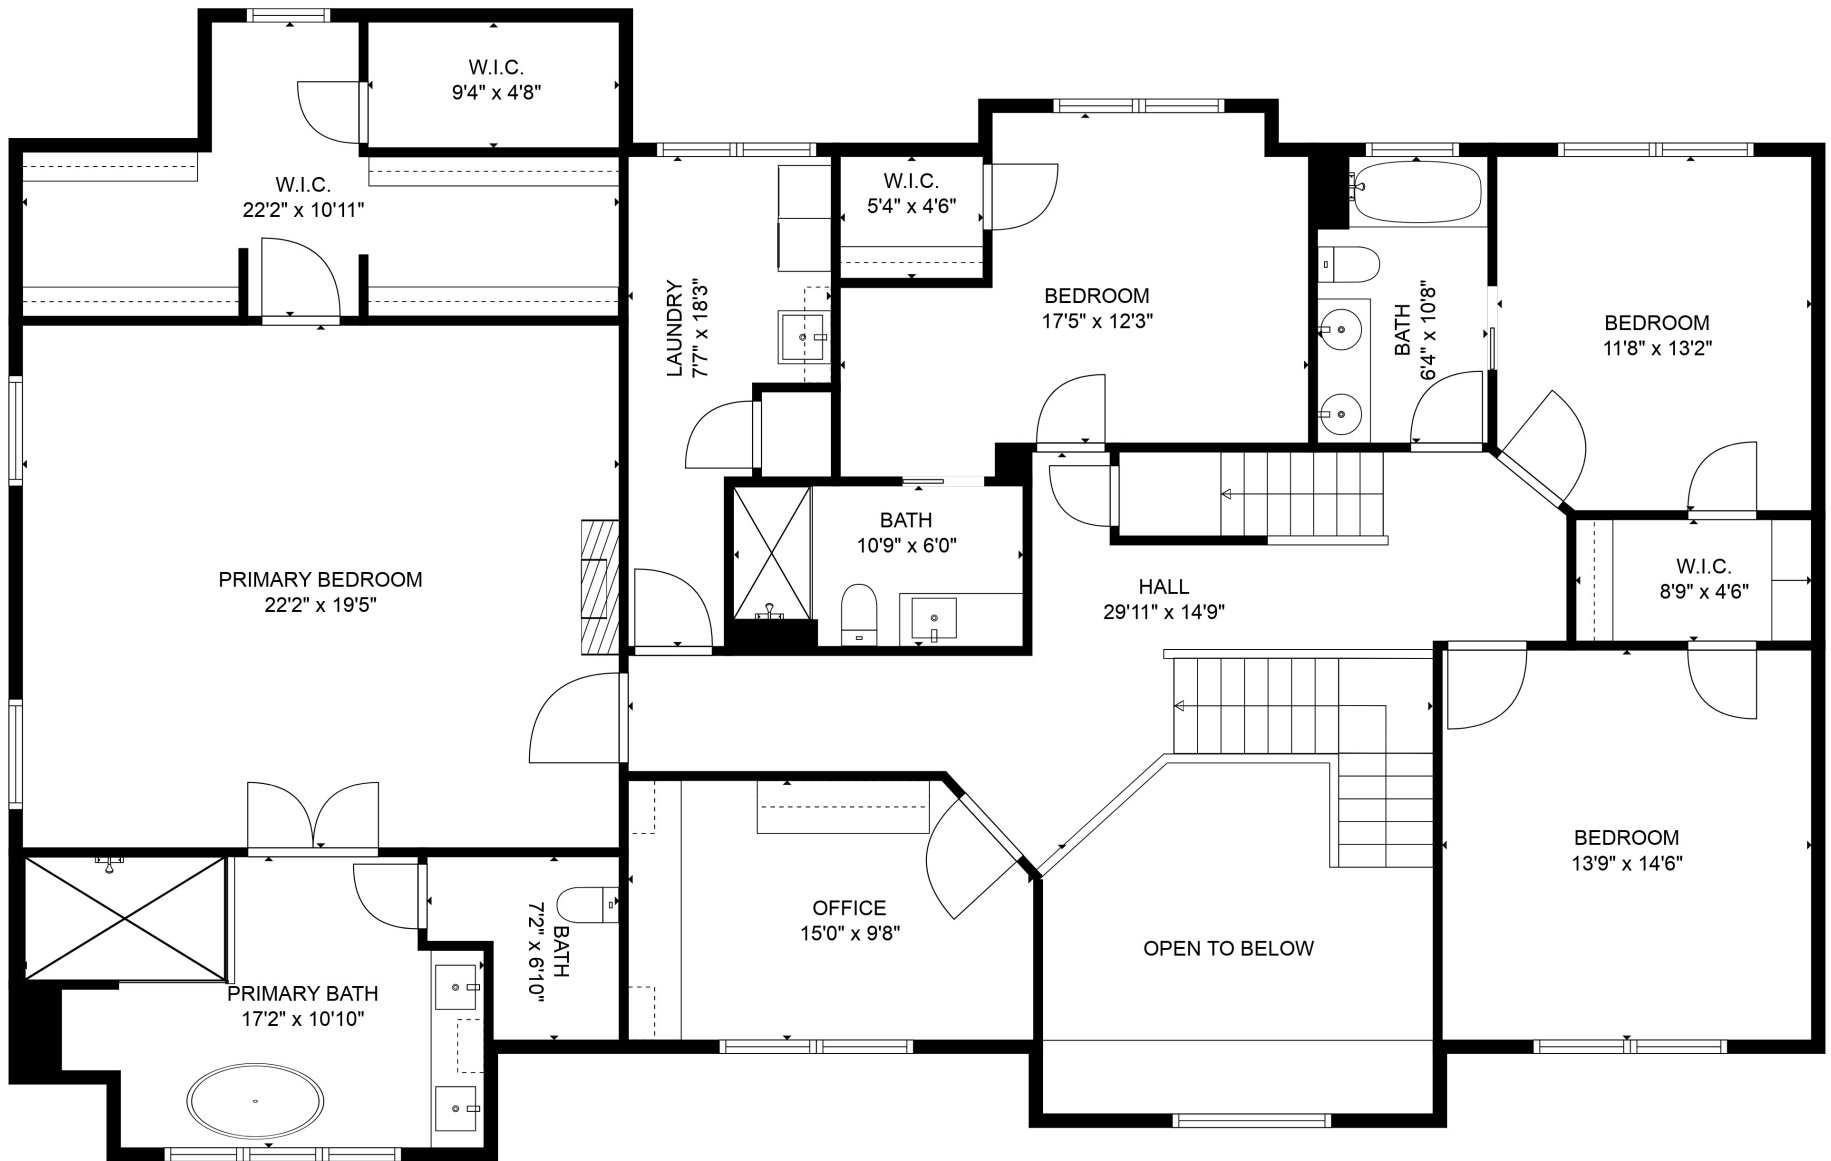

**TOTAL: 6069 sq. ft**  
 Below Ground: 1247 sq. ft, FLOOR 2: 1910 sq. ft, FLOOR 3: 2211 sq. ft, FLOOR 4: 701 sq. ft  
 EXCLUDED AREAS: STORAGE: 115 sq. ft, WINE CELLAR: 50 sq. ft, ELECTRICAL ROOM: 201 sq. ft,  
 GARAGE: 504 sq. ft, PATIO: 848 sq. ft, PORCH: 278 sq. ft,  
 FIREPLACE: 8 sq. ft, OPEN TO BELOW: 165 sq. ft

MEASUREMENTS ARE CALCULATED BY CUBICASA TECHNOLOGY. DEEMED HIGHLY RELIABLE BUT NOT GUARANTEED.

**TOTAL: 6069 sq. ft**

Below Ground: 1247 sq. ft, FLOOR 2: 1910 sq. ft, FLOOR 3: 2211 sq. ft, FLOOR 4: 701 sq. ft  
 EXCLUDED AREAS: STORAGE: 115 sq. ft, WINE CELLAR: 50 sq. ft, ELECTRICAL ROOM: 201 sq. ft,  
 GARAGE: 504 sq. ft, PATIO: 848 sq. ft, PORCH: 278 sq. ft,  
 FIREPLACE: 8 sq. ft, OPEN TO BELOW: 165 sq. ft