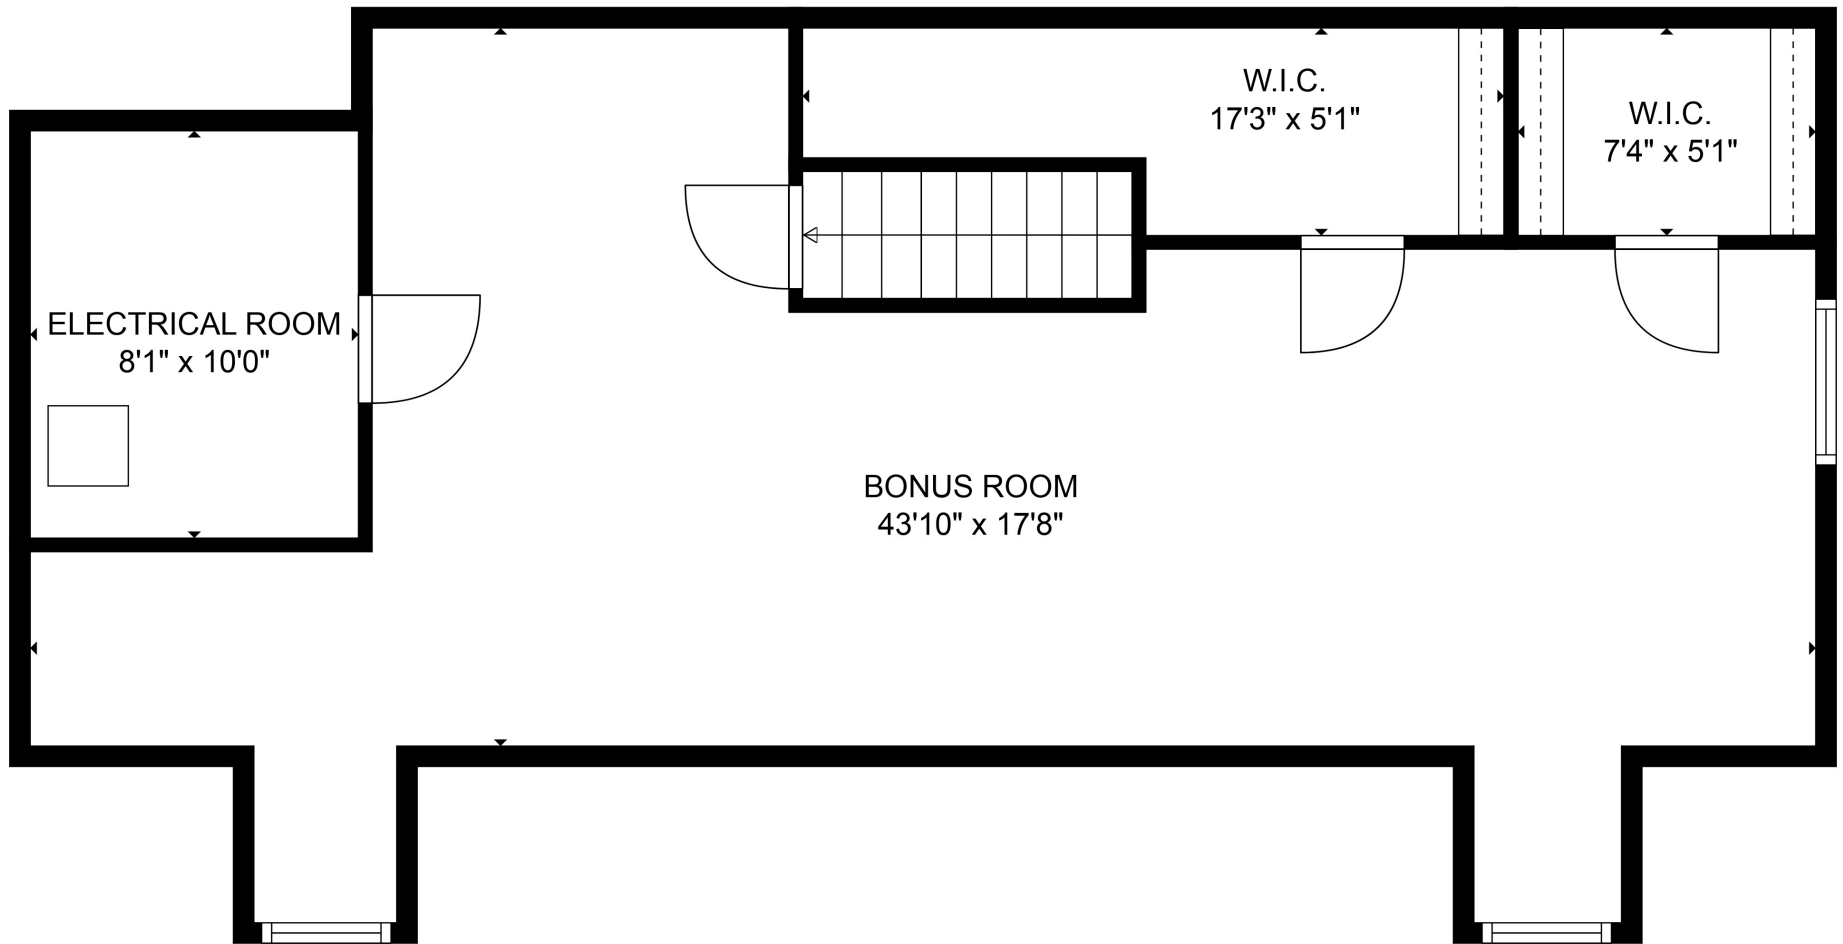

**TOTAL: 6069 sq. ft**  
 Below Ground: 1247 sq. ft, FLOOR 2: 1910 sq. ft, FLOOR 3: 2211 sq. ft, FLOOR 4: 701 sq. ft  
 EXCLUDED AREAS: STORAGE: 115 sq. ft, WINE CELLAR: 50 sq. ft, ELECTRICAL ROOM: 201 sq. ft,  
 GARAGE: 504 sq. ft, PATIO: 848 sq. ft, PORCH: 278 sq. ft,  
 FIREPLACE: 8 sq. ft, OPEN TO BELOW: 165 sq. ft

MEASUREMENTS ARE CALCULATED BY CUBICASA TECHNOLOGY. DEEMED HIGHLY RELIABLE BUT NOT GUARANTEED.

**TOTAL: 6069 sq. ft**

Below Ground: 1247 sq. ft, FLOOR 2: 1910 sq. ft, FLOOR 3: 2211 sq. ft, FLOOR 4: 701 sq. ft  
 EXCLUDED AREAS: STORAGE: 115 sq. ft, WINE CELLAR: 50 sq. ft, ELECTRICAL ROOM: 201 sq. ft,  
 GARAGE: 504 sq. ft, PATIO: 848 sq. ft, PORCH: 278 sq. ft,  
 FIREPLACE: 8 sq. ft, OPEN TO BELOW: 165 sq. ft