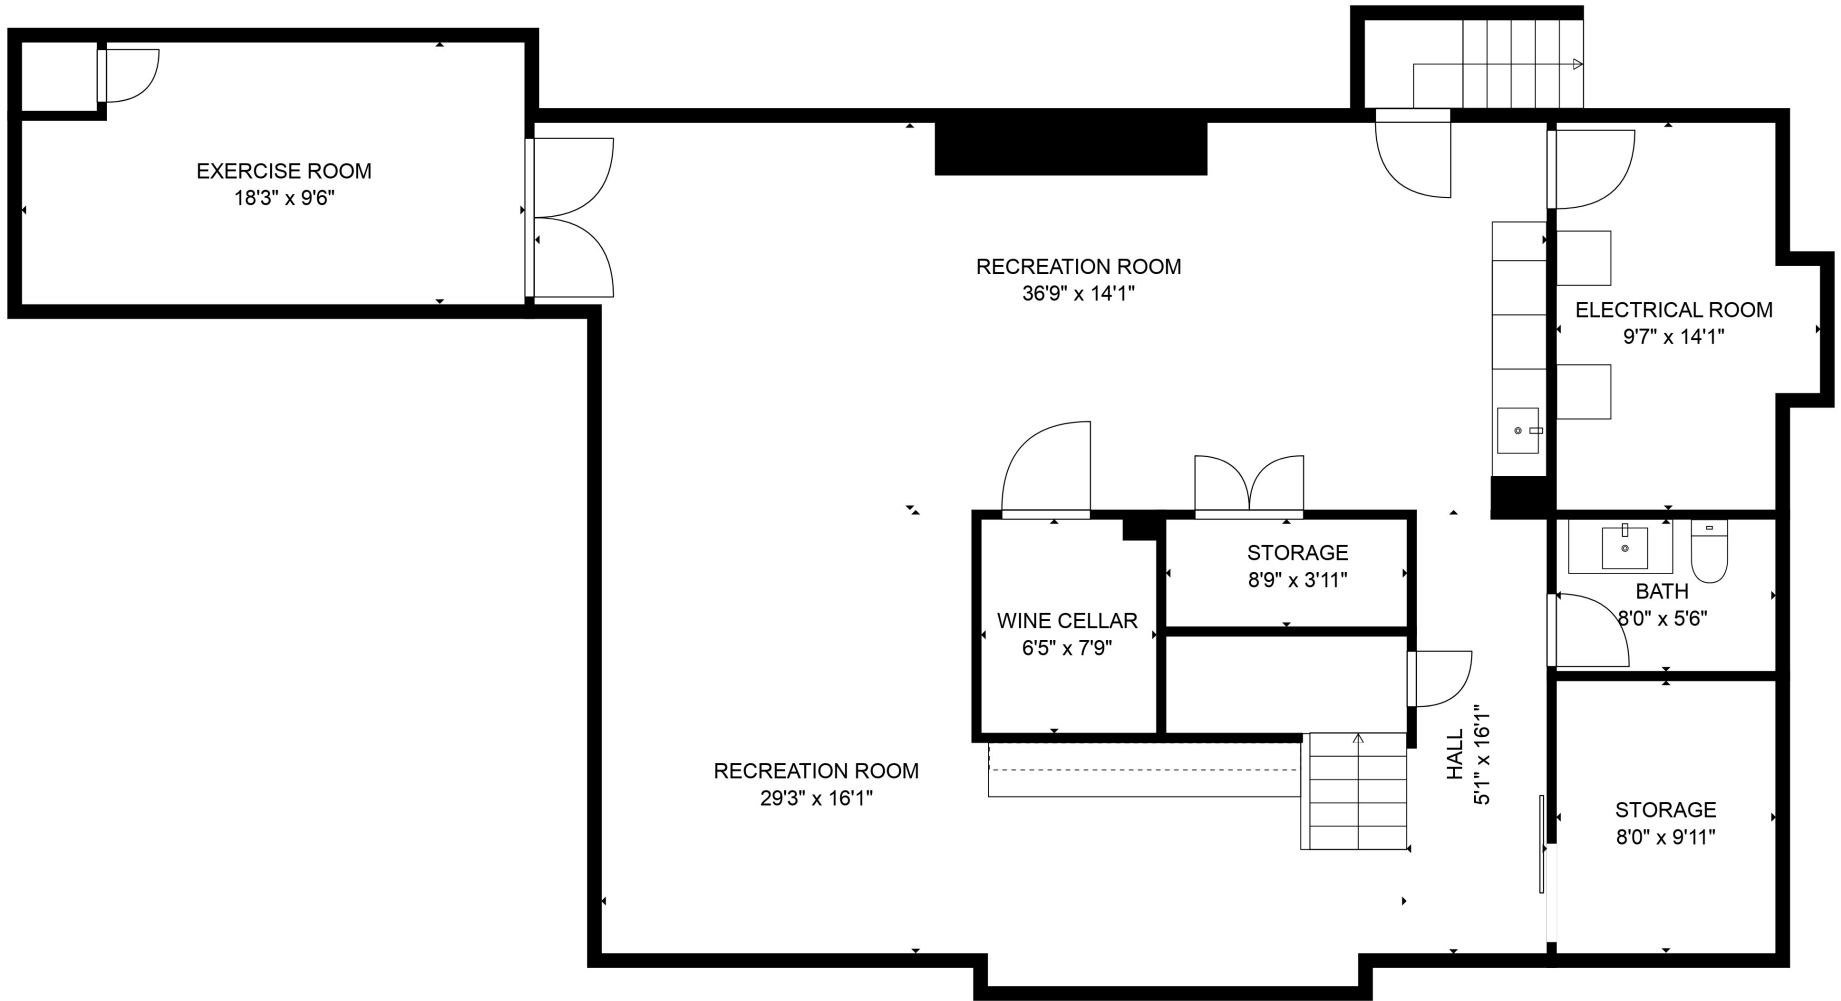

MEASUREMENTS ARE CALCULATED BY CUBICASA TECHNOLOGY. DEEMED HIGHLY RELIABLE BUT NOT GUARANTEED.

**TOTAL: 6069 sq. ft**

Below Ground: 1247 sq. ft, FLOOR 2: 1910 sq. ft, FLOOR 3: 2211 sq. ft, FLOOR 4: 701 sq. ft  
 EXCLUDED AREAS: STORAGE: 115 sq. ft, WINE CELLAR: 50 sq. ft, ELECTRICAL ROOM: 201 sq. ft,  
 GARAGE: 504 sq. ft, PATIO: 848 sq. ft, PORCH: 278 sq. ft,  
 FIREPLACE: 8 sq. ft, OPEN TO BELOW: 165 sq. ft