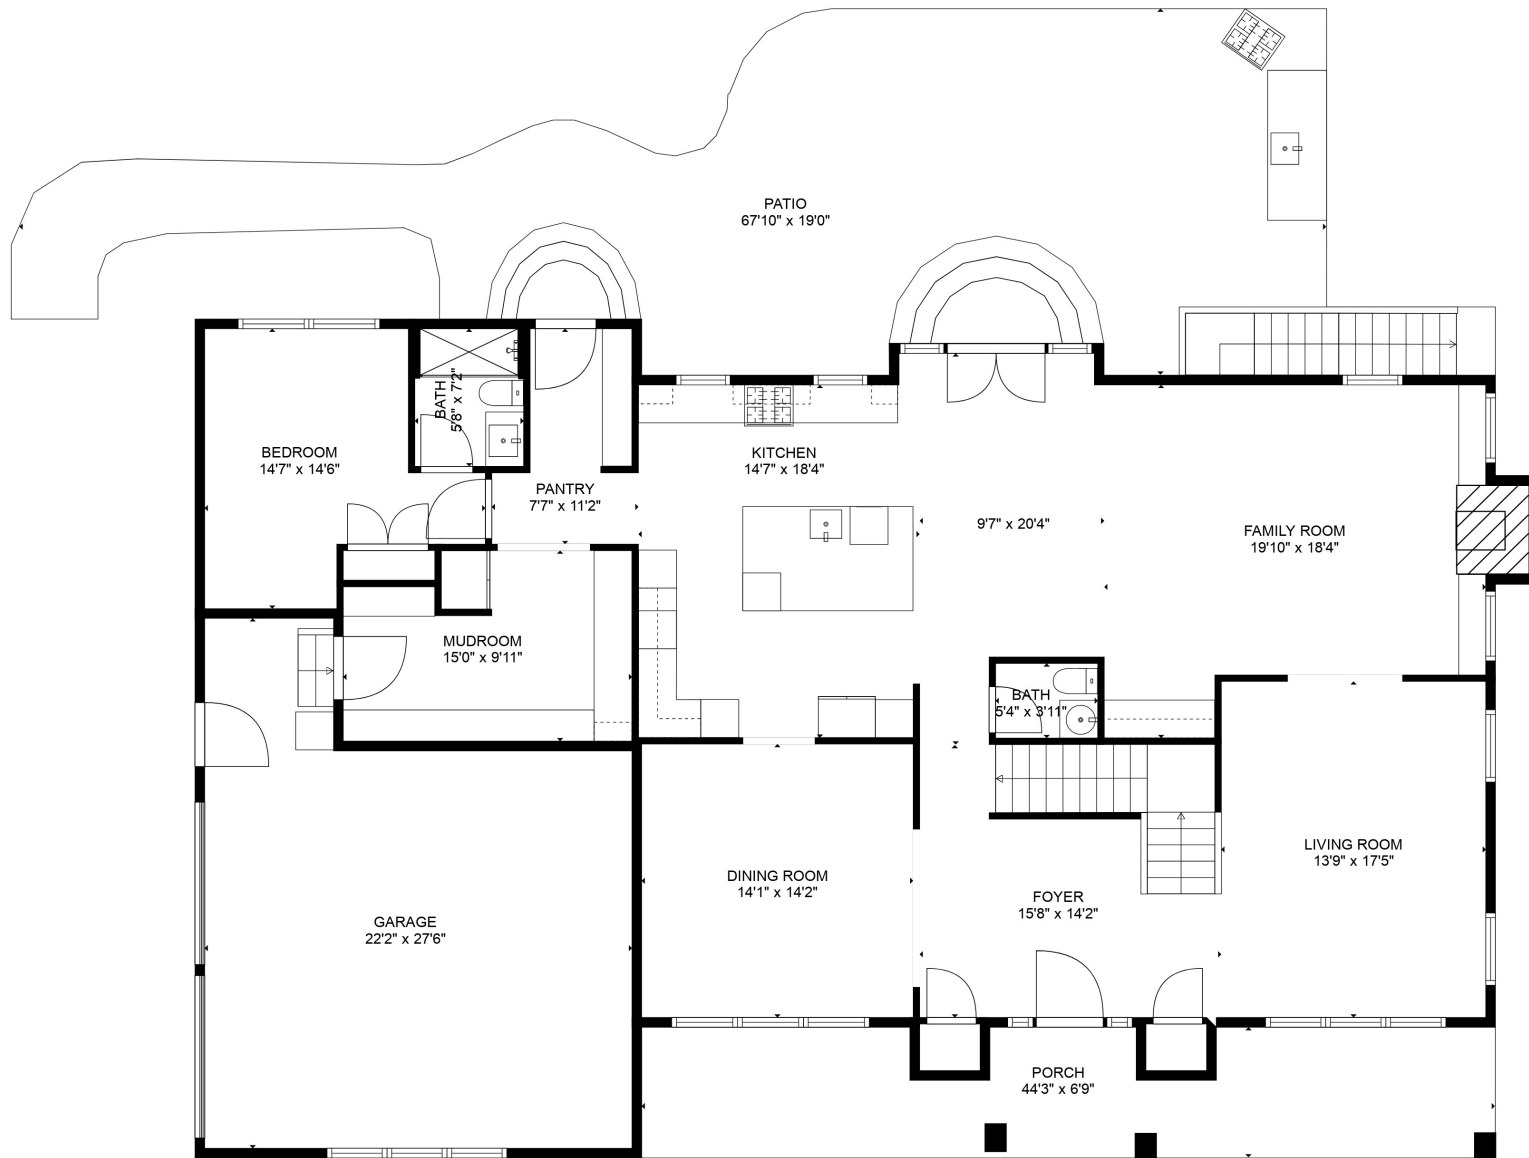

**TOTAL: 6069 sq. ft**  
 Below Ground: 1247 sq. ft, FLOOR 2: 1910 sq. ft, FLOOR 3: 2211 sq. ft, FLOOR 4: 701 sq. ft  
 EXCLUDED AREAS: STORAGE: 115 sq. ft, WINE CELLAR: 50 sq. ft, ELECTRICAL ROOM: 201 sq. ft,  
 GARAGE: 504 sq. ft, PATIO: 848 sq. ft, PORCH: 278 sq. ft,  
 FIREPLACE: 8 sq. ft, OPEN TO BELOW: 165 sq. ft

MEASUREMENTS ARE CALCULATED BY CUBICASA TECHNOLOGY. DEEMED HIGHLY RELIABLE BUT NOT GUARANTEED.

**TOTAL: 6069 sq. ft**

Below Ground: 1247 sq. ft, FLOOR 2: 1910 sq. ft, FLOOR 3: 2211 sq. ft, FLOOR 4: 701 sq. ft  
 EXCLUDED AREAS: STORAGE: 115 sq. ft, WINE CELLAR: 50 sq. ft, ELECTRICAL ROOM: 201 sq. ft,  
 GARAGE: 504 sq. ft, PATIO: 848 sq. ft, PORCH: 278 sq. ft,  
 FIREPLACE: 8 sq. ft, OPEN TO BELOW: 165 sq. ft