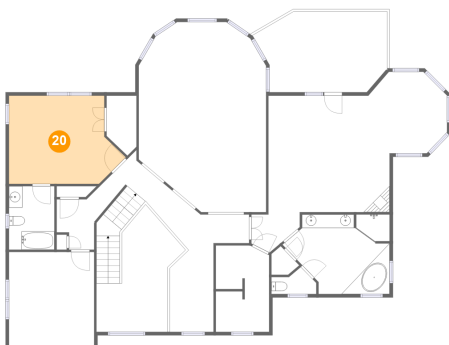

20 Floor 3 - Bedroom

Dimensions: 17'2" x 13'0"
Area: 192 sq. ft
Counted as Living Area: Yes

Heated: Yes
Finished: Yes
Enclosed: Yes
Contiguous: Yes
Permitted: Yes
Wet Space: No
Addition: No
Conversion: No