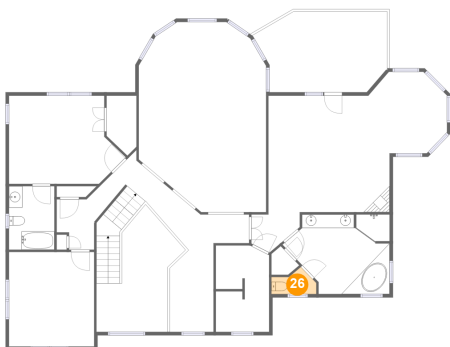

26 Floor 3 - Wc

Dimensions: 6'7" x 3'11"
Area: 19 sq. ft
Counted as Living Area: Yes

Heated: Yes
Finished: Yes
Enclosed: Yes
Contiguous: Yes
Permitted: Yes
Wet Space: Yes
Addition: No
Conversion: No