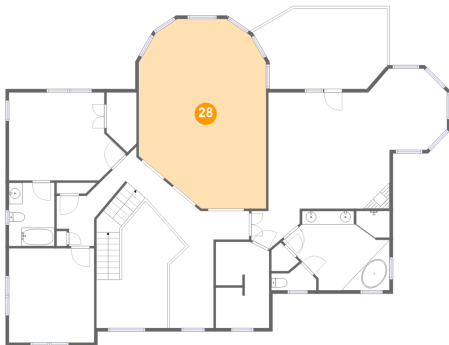

28 Floor 3 - Open To Below

Dimensions: 18'9" x 27'11"
Area: 462 sq. ft
Counted as Living Area: No

Heated: No
Finished: No
Enclosed: No
Contiguous: Yes
Permitted: No
Wet Space: No
Addition: No
Conversion: No