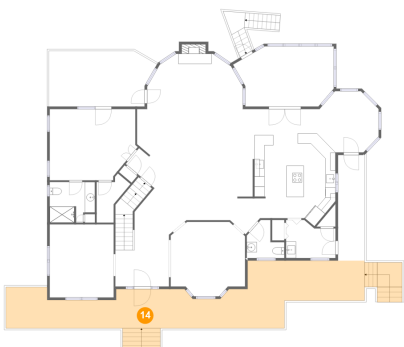

14 Floor 2 - Porch

Dimensions: 77'11" x 13'3"
Area: 626 sq. ft
Counted as Living Area: No

Heated: No
Finished: Yes
Enclosed: No
Contiguous: Yes
Permitted: Yes
Wet Space: No
Addition: No
Conversion: No