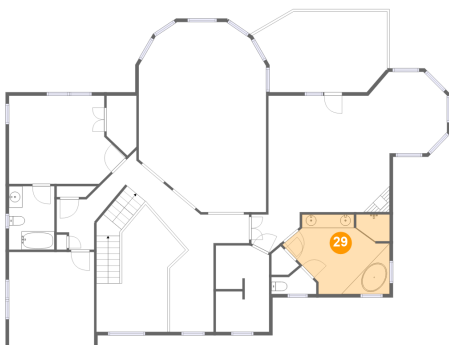

29 Floor 3 - Primary Bath

Dimensions: 15'10" x 11'8"
Area: 150 sq. ft
Counted as Living Area:
Yes

Heated: Yes
Finished: Yes
Enclosed: Yes
Contiguous:
Yes
Permitted: Yes
Wet Space: Yes
Addition: No
Conversion: No