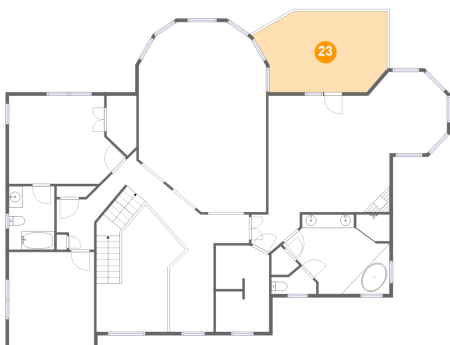

23 Floor 3 - Balcony

Dimensions: 19'10" x 11'10"
Area: 205 sq. ft
Counted as Living Area: No

Heated: No
Finished: Yes
Enclosed: No
Contiguous: Yes
Permitted: Yes
Wet Space: No
Addition: No
Conversion: No