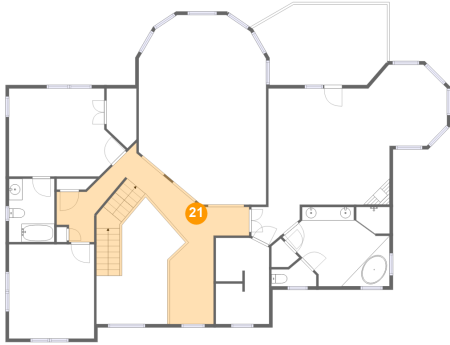

2225 Red Valley Road, Boones Mill, Franklin County, Virginia, United States, 24065

21 Floor 3 - Hall

Dimensions: 28'5" x 18'9"
Area: 292 sq. ft
Counted as Living Area:
Yes

Heated: Yes
Finished: Yes
Enclosed: Yes
Contiguous:
Yes
Permitted: Yes
Wet Space: No
Addition: No
Conversion: No