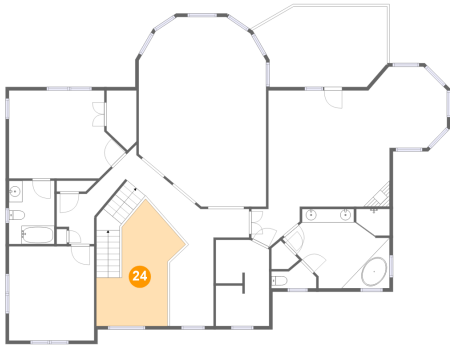

2225 Red Valley Road, Boones Mill, Franklin County, Virginia, United States, 24065

24 Floor 3 - Open To Below

Dimensions: 10'6" x 18'9"
Area: 147 sq. ft
Counted as Living Area: No

Heated: No
Finished: No
Enclosed: No
Contiguous: Yes
Permitted: No
Wet Space: No
Addition: No
Conversion: No