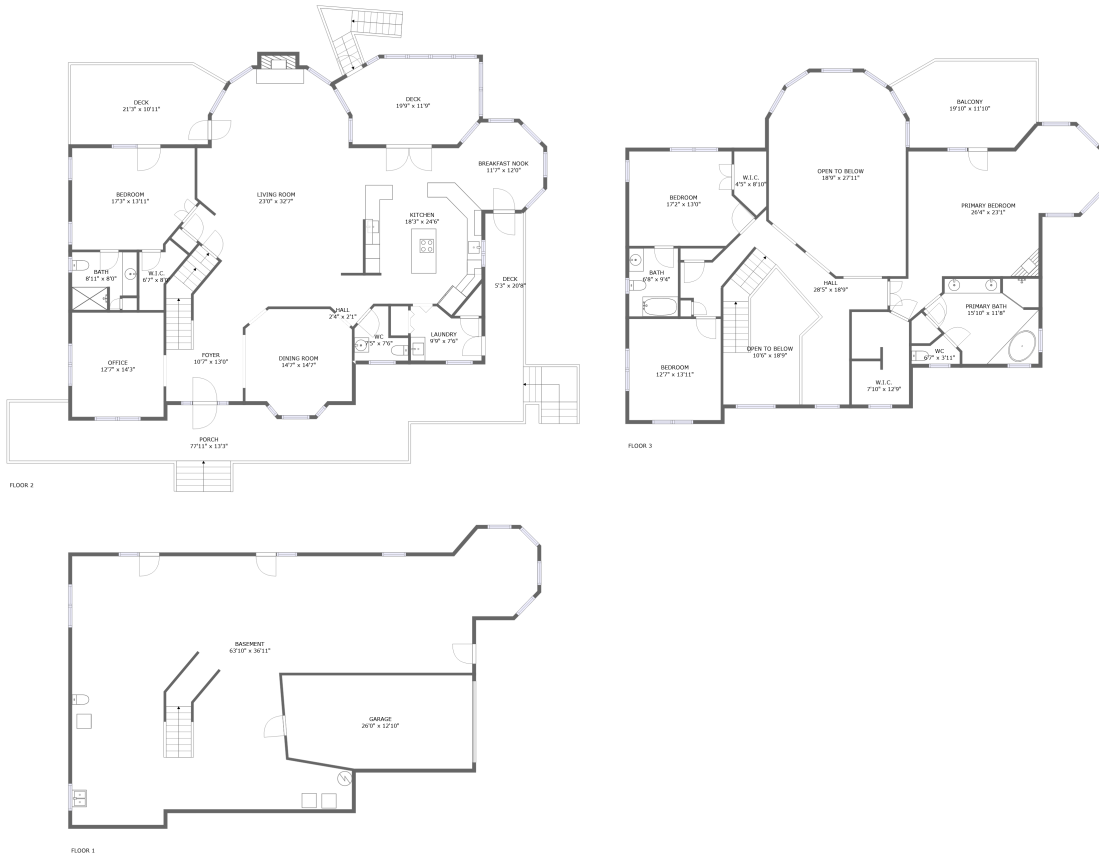

2225 Red Valley Road, Boones Mill, Franklin County, Virginia, United States, 24065

Property Summary

1 garages   **4** bedrooms   **3** bathrooms   **1** half baths

3 floors   **3,908** Gross Living Area sqft   **7,951** total sqft