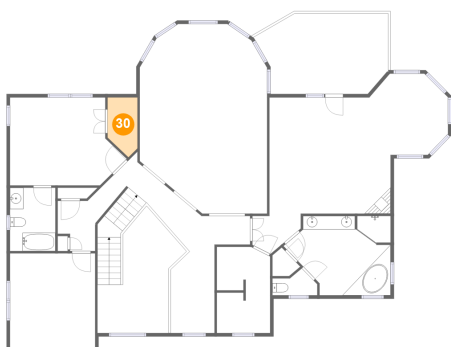

2225 Red Valley Road, Boones Mill, Franklin County, Virginia, United States, 24065

30 Floor 3 - W.i.c.

Dimensions: 4'5" x 8'10"
Area: 34 sq. ft
Counted as Living Area:
Yes

Heated: Yes
Finished: Yes
Enclosed: Yes
Contiguous:
Yes
Permitted: Yes
Wet Space: No
Addition: No
Conversion: No