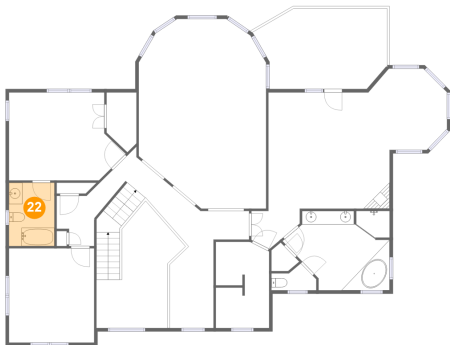

22 Floor 3 - Bath

Dimensions: 6'8" x 9'4"
Area: 63 sq. ft
Counted as Living Area:
Yes

Heated: Yes
Finished: Yes
Enclosed: Yes
Contiguous:
Yes
Permitted: Yes
Wet Space: Yes
Addition: No
Conversion: No