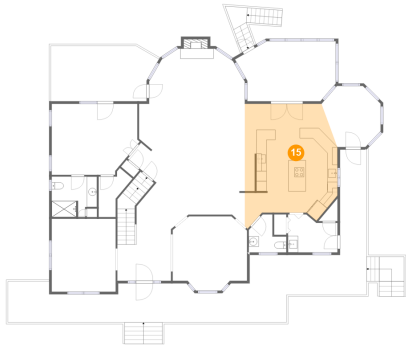

2225 Red Valley Road, Boones Mill, Franklin County, Virginia, United States, 24065

15 Floor 2 - Kitchen

Dimensions: 18'3" x 24'6"
Area: 380 sq. ft
Counted as Living Area:
Yes

Heated: Yes
Finished: Yes
Enclosed: Yes
Contiguous:
Yes
Permitted: Yes
Wet Space: No
Addition: No
Conversion: No