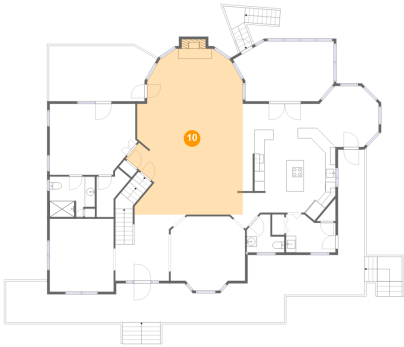

10 Floor 2 - Living Room

Dimensions: 23'0" x 32'7"
Area: 629 sq. ft
Counted as Living Area:
Yes

Heated: Yes
Finished: Yes
Enclosed: Yes
Contiguous:
Yes
Permitted: Yes
Wet Space: No
Addition: No
Conversion: No