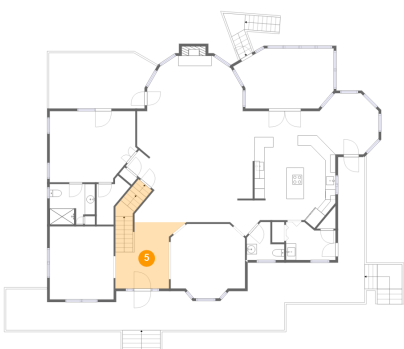

5 Floor 2 - Foyer

Dimensions: 10'7" x 13'0"
Area: 172 sq. ft
Counted as Living Area:
Yes

Heated: Yes
Finished: Yes
Enclosed: Yes
Contiguous:
Yes
Permitted: Yes
Wet Space: No
Addition: No
Conversion: No