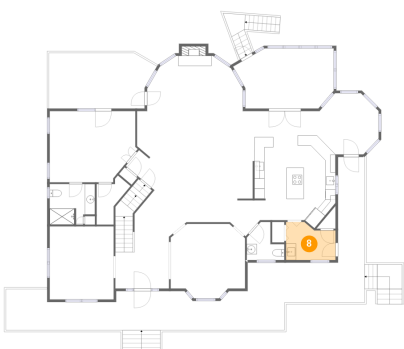

8 Floor 2 - Laundry

Dimensions: 9'9" x 7'6"
Area: 64 sq. ft
Counted as Living Area: Yes

Heated: Yes
Finished: Yes
Enclosed: Yes
Contiguous: Yes
Permitted: Yes
Wet Space: No
Addition: No
Conversion: No