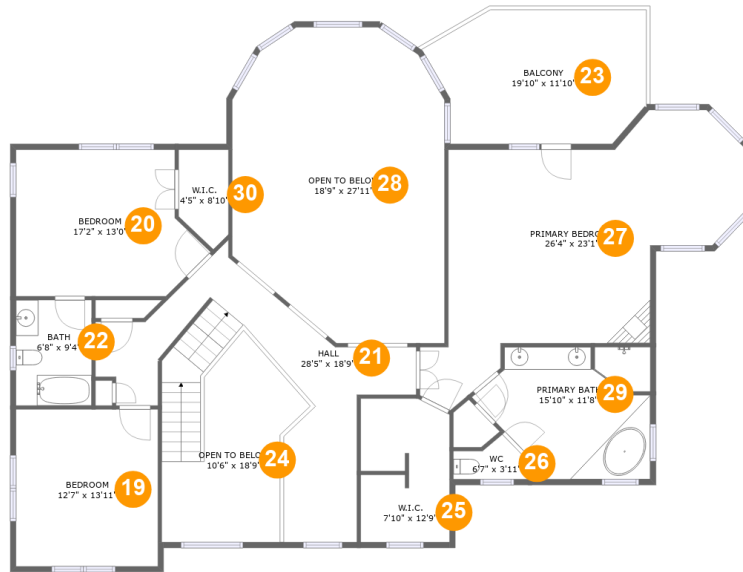

2225 Red Valley Road, Boones Mill, Franklin County, Virginia, United States, 24065

Room Dimensions

Floor 3

Total sqft: 2467

Living area: 1631

#	Room name	Dimensions	Area (sqft)	Counted as Living Area
19	Bedroom	12'7" x 13'11"	175 sq. ft	Yes
20	Bedroom	17'2" x 13'0"	192 sq. ft	Yes
21	Hall	28'5" x 18'9"	292 sq. ft	Yes
22	Bath	6'8" x 9'4"	63 sq. ft	Yes
23	Balcony	19'10" x 11'10"	205 sq. ft	No
24	Open To Below	10'6" x 18'9"	147 sq. ft	No
25	W.i.c.	7'10" x 12'9"	96 sq. ft	Yes
26	Wc	6'7" x 3'11"	19 sq. ft	Yes
27	Primary Bedroom	26'4" x 23'11"	435 sq. ft	Yes
28	Open To Below	18'9" x 27'11"	462 sq. ft	No
29	Primary Bath	15'10" x 11'8"	150 sq. ft	Yes