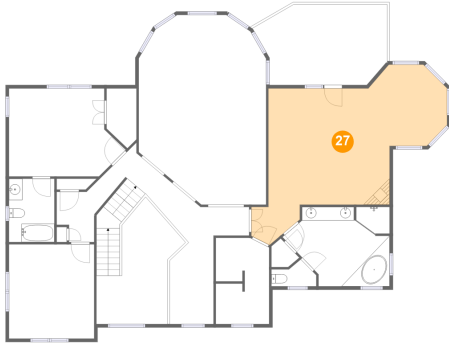

2225 Red Valley Road, Boones Mill, Franklin County, Virginia, United States, 24065

27 Floor 3 - Primary Bedroom

Dimensions: 26'4" x 23'1"
Area: 435 sq. ft
Counted as Living Area:
Yes

Heated: Yes
Finished: Yes
Enclosed: Yes
Contiguous:
Yes
Permitted: Yes
Wet Space: No
Addition: No
Conversion: No