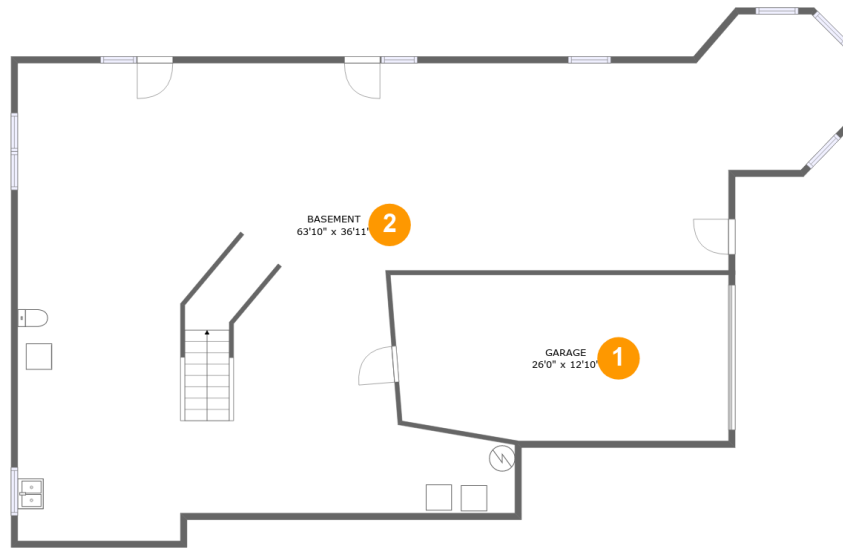

2225 Red Valley Road, Boones Mill, Franklin County, Virginia, United States, 24065

Room Dimensions

Floor 1

Total sqft: 2048

Living area: 0

#	Room name	Dimensions	Area (sqft)	Counted as Living Area
1	Garage	26'0" x 12'10"	322 sq. ft	No
2	Basement	63'10" x 36'11"	1607 sq. ft	No