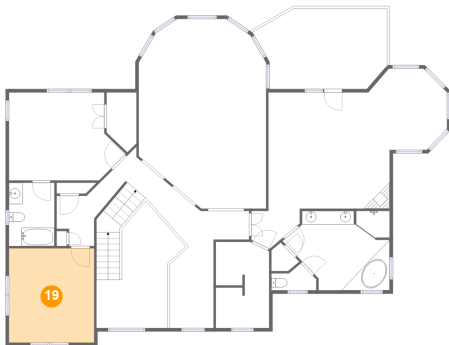

19 Floor 3 - Bedroom

Dimensions: 12'7" x 13'11"
Area: 175 sq. ft
Counted as Living Area: Yes

Heated: Yes
Finished: Yes
Enclosed: Yes
Contiguous: Yes
Permitted: Yes
Wet Space: No
Addition: No
Conversion: No