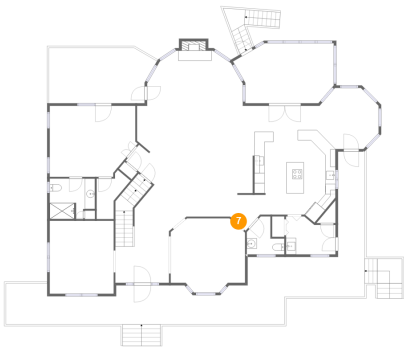

7 Floor 2 - Hall

Dimensions: 2'4" x 2'11"
Area: 3 sq. ft
Counted as Living Area: Yes

Heated: Yes
Finished: Yes
Enclosed: Yes
Contiguous: Yes
Permitted: Yes
Wet Space: No
Addition: No
Conversion: No