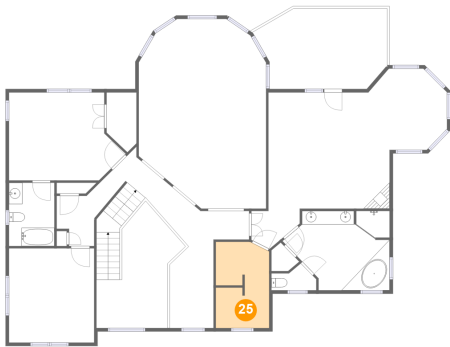

25 Floor 3 - W.i.c.

Dimensions: 7'10" x 12'9"
Area: 96 sq. ft
Counted as Living Area: Yes

Heated: Yes
Finished: Yes
Enclosed: Yes
Contiguous: Yes
Permitted: Yes
Wet Space: No
Addition: No
Conversion: No