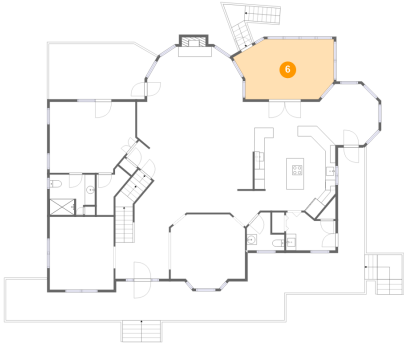

2225 Red Valley Road, Boones Mill, Franklin County, Virginia, United States, 24065

6 Floor 2 - Deck

Dimensions: 19'9" x 11'9"
Area: 203 sq. ft
Counted as Living Area: No

Heated: No
Finished: Yes
Enclosed: No
Contiguous: Yes
Permitted: Yes
Wet Space: No
Addition: No
Conversion: No