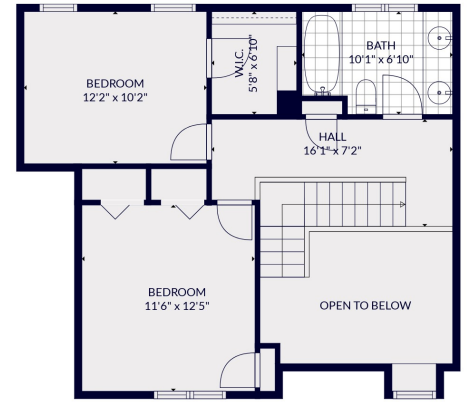

FLOOR 2

FLOOR 3

FLOOR 1

Total scanned area: 4276 sq. ft

MEASUREMENTS ARE CALCULATED BY CUBICASA TECHNOLOGY. DEEMED HIGHLY RELIABLE BUT NOT GUARANTEED.

Total scanned area: 4276 sq. ft

MEASUREMENTS ARE CALCULATED BY CUBICASA TECHNOLOGY. DEEMED HIGHLY RELIABLE BUT NOT GUARANTEED.

Total scanned area: 4276 sq. ft

MEASUREMENTS ARE CALCULATED BY CUBICASA TECHNOLOGY. DEEMED HIGHLY RELIABLE BUT NOT GUARANTEED.

Total scanned area: 4276 sq. ft

MEASUREMENTS ARE CALCULATED BY CUBICASA TECHNOLOGY. DEEMED HIGHLY RELIABLE BUT NOT GUARANTEED.