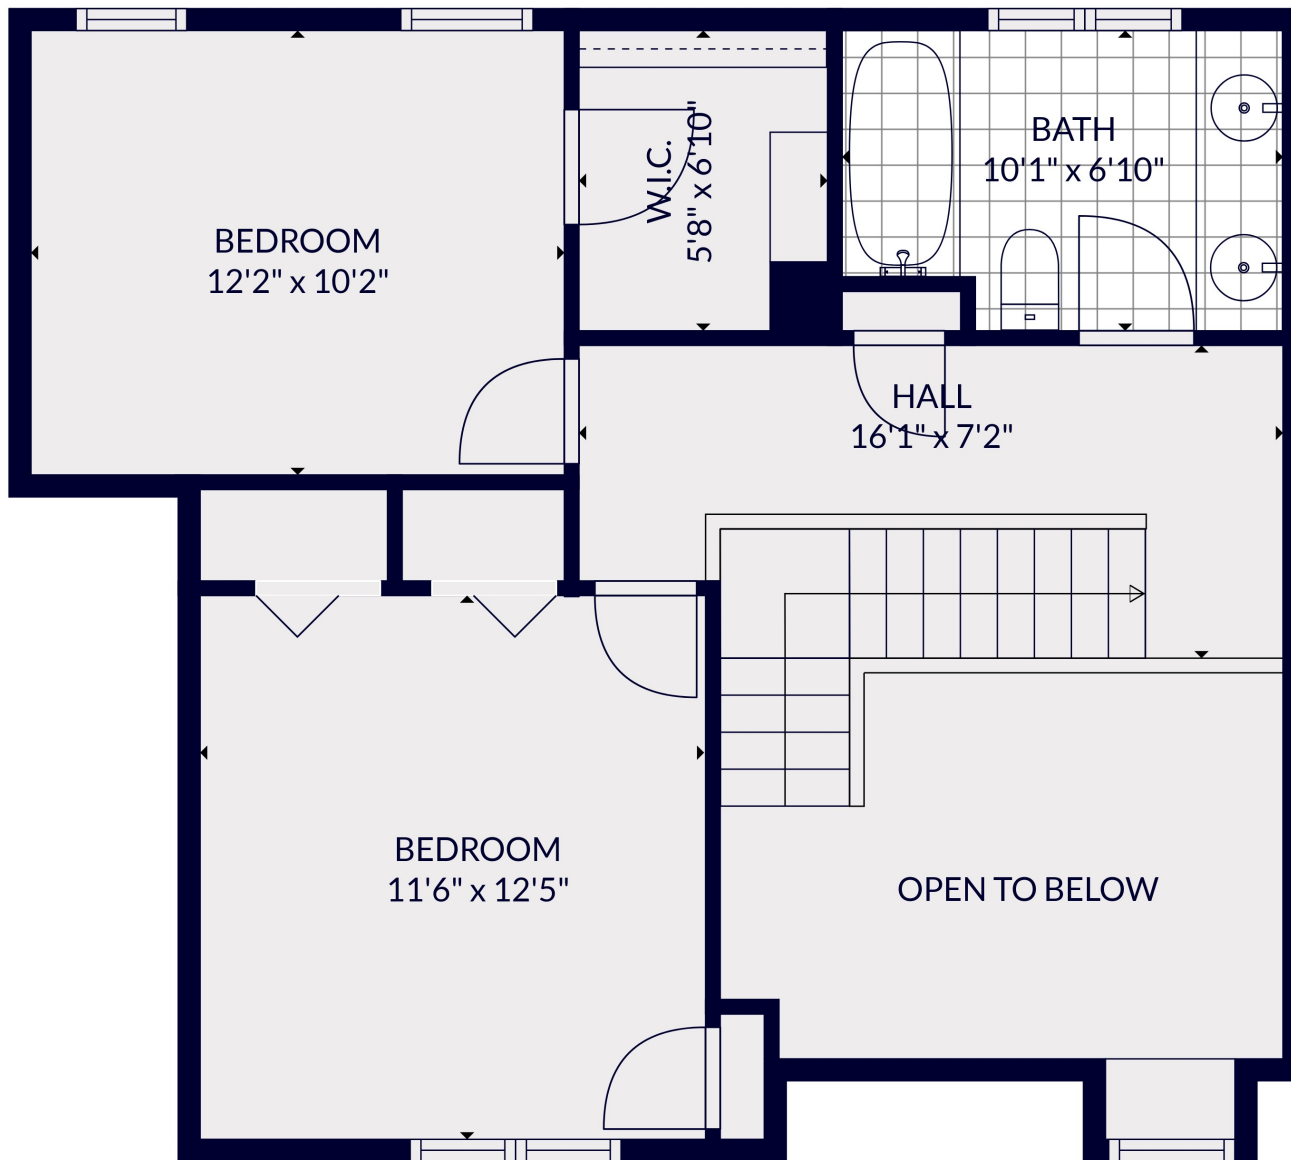

FLOOR 2

FLOOR 3

FLOOR 1

Total scanned area: 4276 sq. ft

MEASUREMENTS ARE CALCULATED BY CUBICASA TECHNOLOGY. DEEMED HIGHLY RELIABLE BUT NOT GUARANTEED.

Total scanned area: 4276 sq. ft

MEASUREMENTS ARE CALCULATED BY CUBICASA TECHNOLOGY. DEEMED HIGHLY RELIABLE BUT NOT GUARANTEED.

Total scanned area: 4276 sq. ft

MEASUREMENTS ARE CALCULATED BY CUBICASA TECHNOLOGY. DEEMED HIGHLY RELIABLE BUT NOT GUARANTEED.

Total scanned area: 4276 sq. ft

MEASUREMENTS ARE CALCULATED BY CUBICASA TECHNOLOGY. DEEMED HIGHLY RELIABLE BUT NOT GUARANTEED.