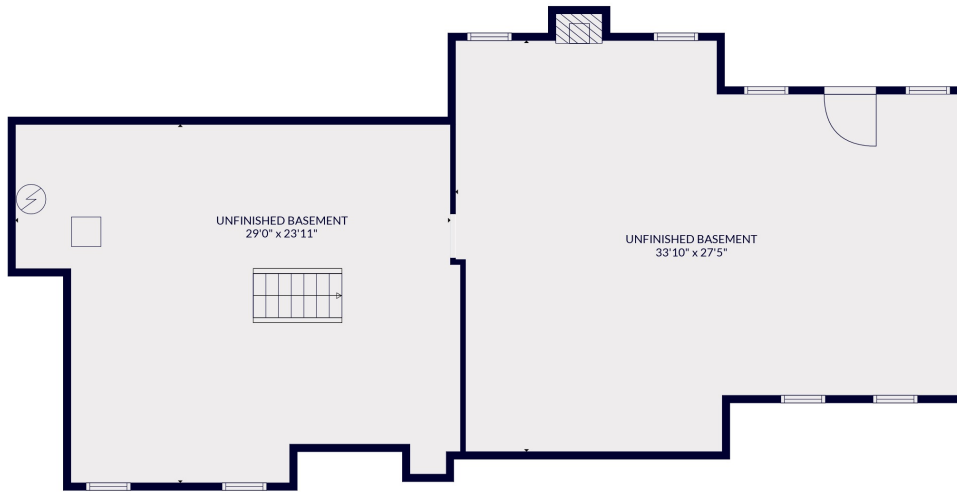

FLOOR 2

FLOOR 3

FLOOR 1

Total scanned area: 4276 sq. ft

MEASUREMENTS ARE CALCULATED BY CUBICASA TECHNOLOGY. DEEMED HIGHLY RELIABLE BUT NOT GUARANTEED.

Total scanned area: 4276 sq. ft

MEASUREMENTS ARE CALCULATED BY CUBICASA TECHNOLOGY. DEEMED HIGHLY RELIABLE BUT NOT GUARANTEED.

Total scanned area: 4276 sq. ft

MEASUREMENTS ARE CALCULATED BY CUBICASA TECHNOLOGY. DEEMED HIGHLY RELIABLE BUT NOT GUARANTEED.

Total scanned area: 4276 sq. ft

MEASUREMENTS ARE CALCULATED BY CUBICASA TECHNOLOGY. DEEMED HIGHLY RELIABLE BUT NOT GUARANTEED.