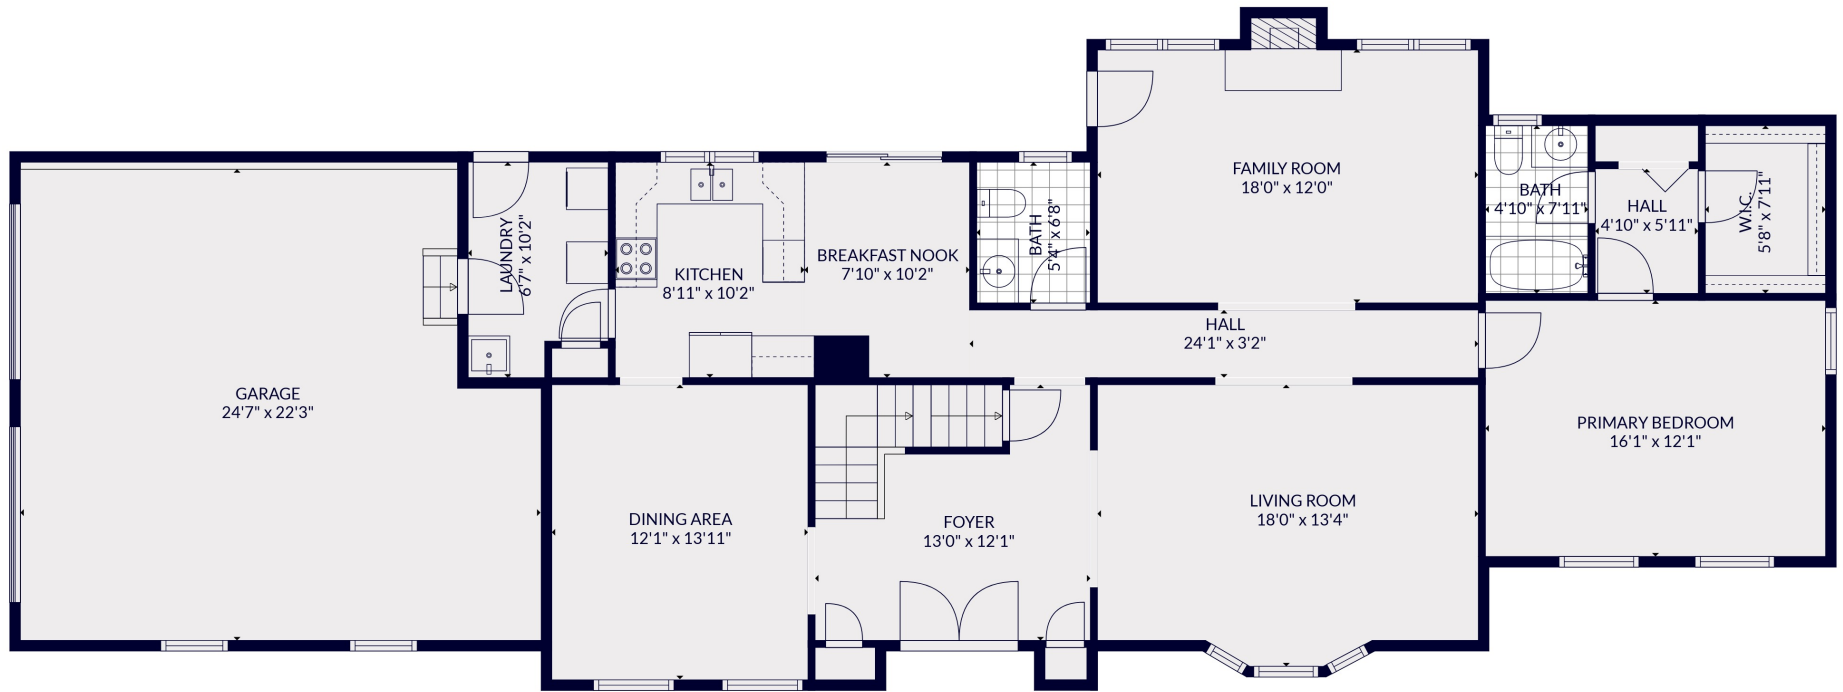

FLOOR 2

FLOOR 3

FLOOR 1

Total scanned area: 4276 sq. ft

MEASUREMENTS ARE CALCULATED BY CUBICASA TECHNOLOGY. DEEMED HIGHLY RELIABLE BUT NOT GUARANTEED.

Total scanned area: 4276 sq. ft

MEASUREMENTS ARE CALCULATED BY CUBICASA TECHNOLOGY. DEEMED HIGHLY RELIABLE BUT NOT GUARANTEED.

Total scanned area: 4276 sq. ft

MEASUREMENTS ARE CALCULATED BY CUBICASA TECHNOLOGY. DEEMED HIGHLY RELIABLE BUT NOT GUARANTEED.

Total scanned area: 4276 sq. ft

MEASUREMENTS ARE CALCULATED BY CUBICASA TECHNOLOGY. DEEMED HIGHLY RELIABLE BUT NOT GUARANTEED.