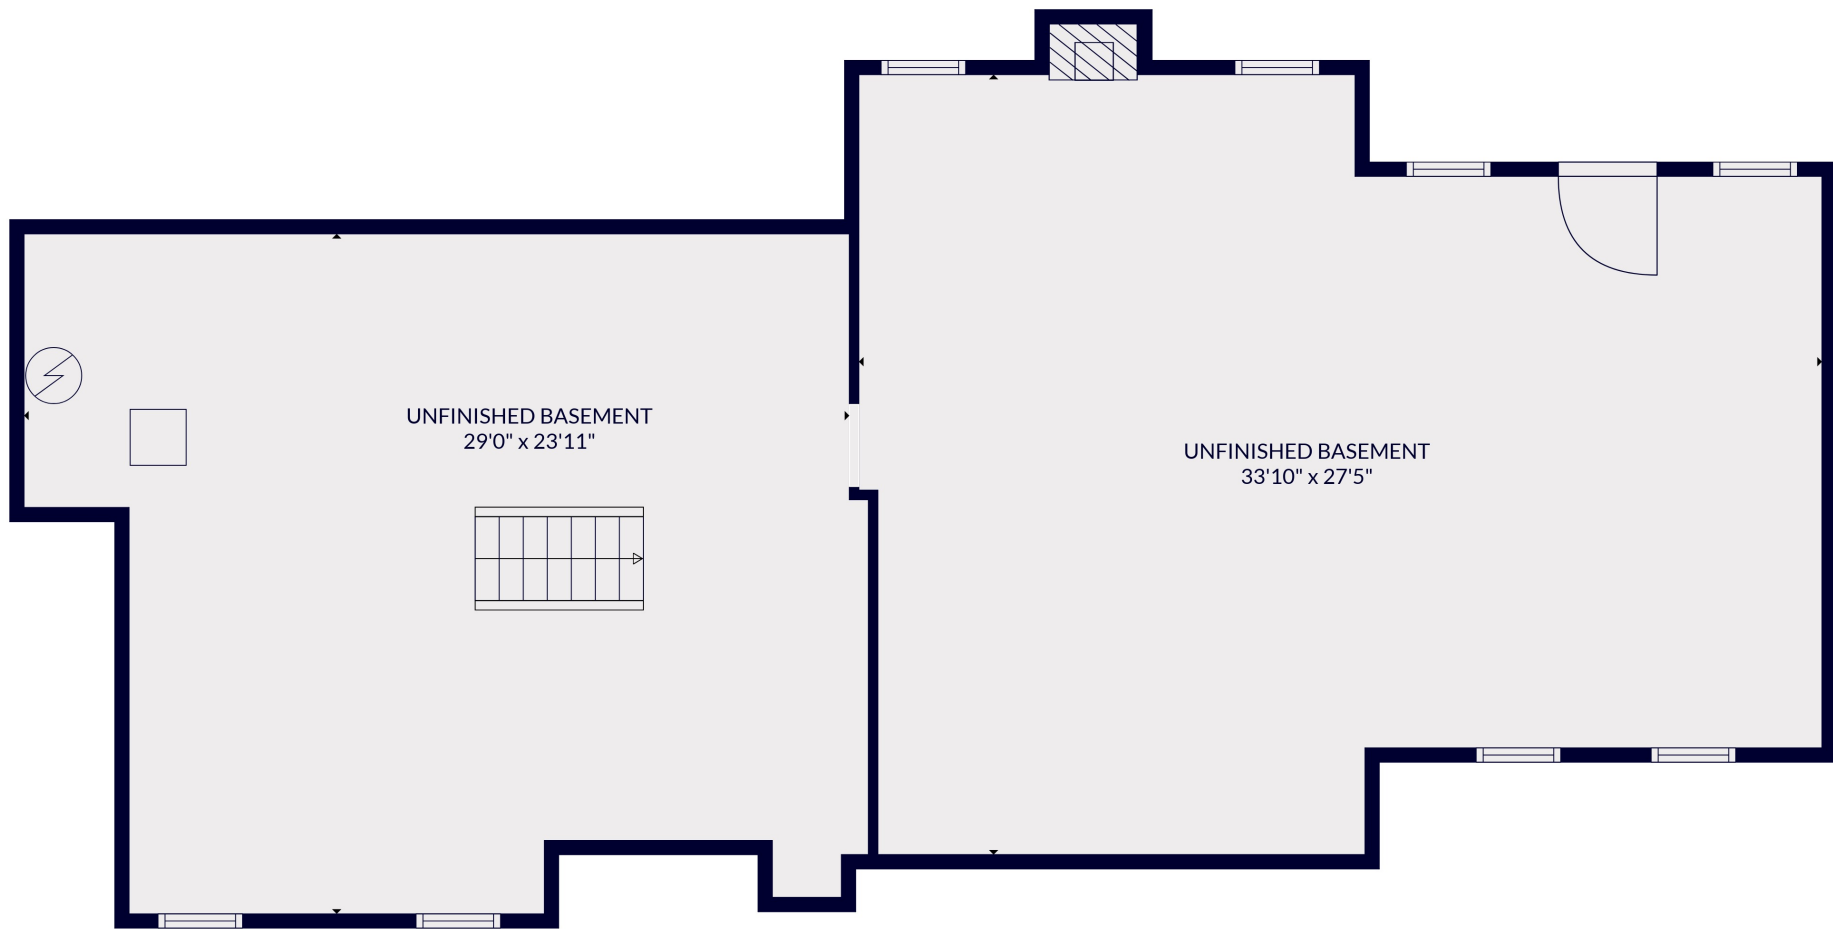

FLOOR 2

FLOOR 3

FLOOR 1

Total scanned area: 4276 sq. ft

MEASUREMENTS ARE CALCULATED BY CUBICASA TECHNOLOGY. DEEMED HIGHLY RELIABLE BUT NOT GUARANTEED.

Total scanned area: 4276 sq. ft

MEASUREMENTS ARE CALCULATED BY CUBICASA TECHNOLOGY. DEEMED HIGHLY RELIABLE BUT NOT GUARANTEED.

Total scanned area: 4276 sq. ft

MEASUREMENTS ARE CALCULATED BY CUBICASA TECHNOLOGY. DEEMED HIGHLY RELIABLE BUT NOT GUARANTEED.

Total scanned area: 4276 sq. ft

MEASUREMENTS ARE CALCULATED BY CUBICASA TECHNOLOGY. DEEMED HIGHLY RELIABLE BUT NOT GUARANTEED.