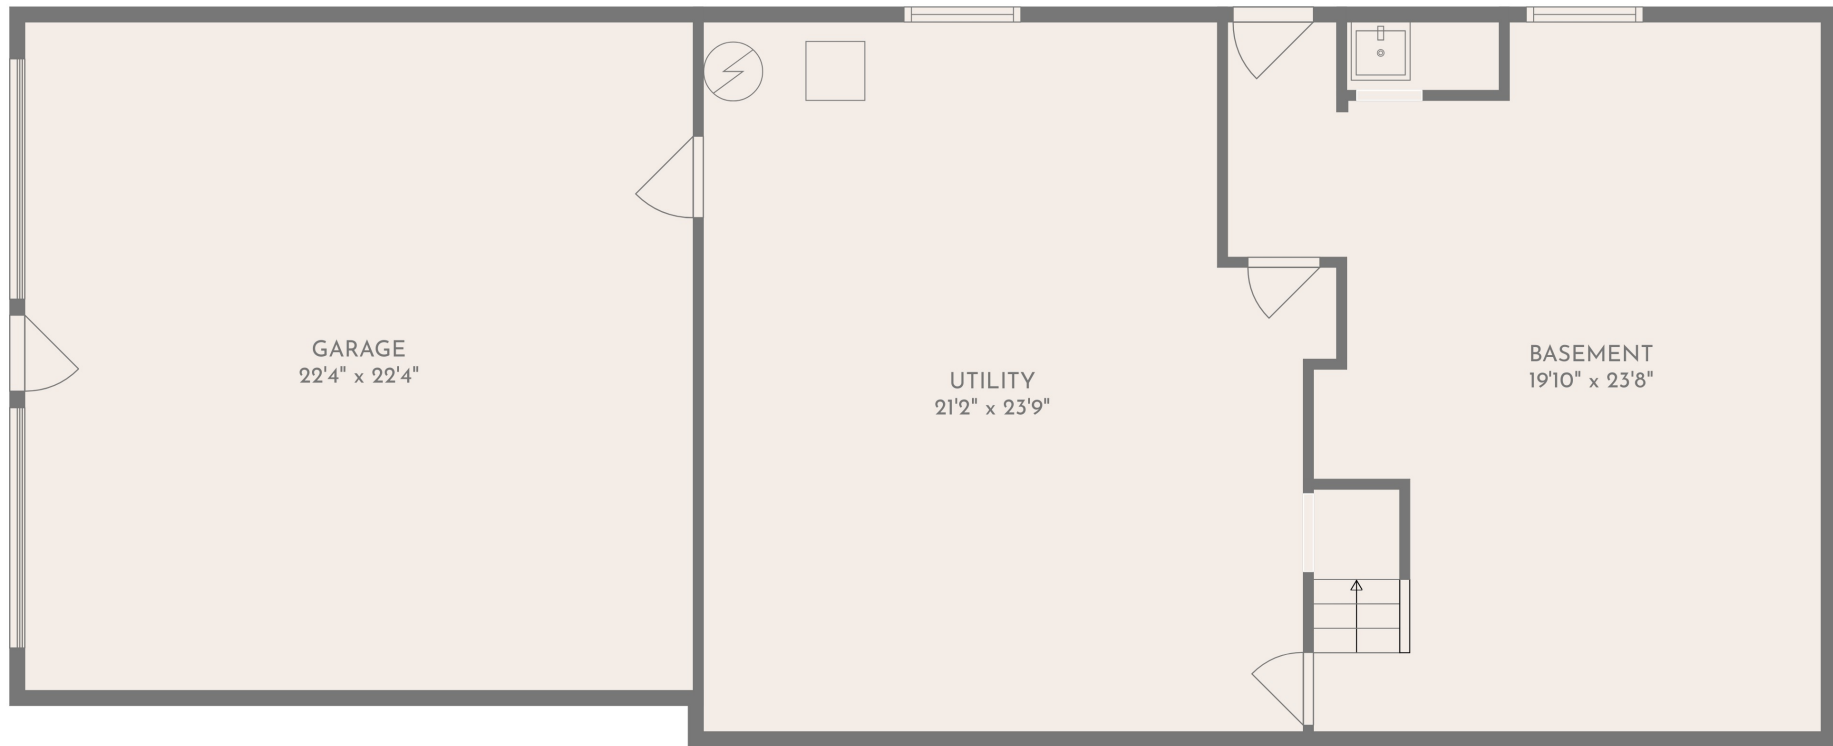

FLOOR 2

FLOOR 3

FLOOR 1

Total scanned area: 4416 sq. ft

MEASUREMENTS ARE CALCULATED BY CUBICASA TECHNOLOGY. DEEMED HIGHLY RELIABLE BUT NOT GUARANTEED.

Total scanned area: 4416 sq. ft

MEASUREMENTS ARE CALCULATED BY CUBICASA TECHNOLOGY. DEEMED HIGHLY RELIABLE BUT NOT GUARANTEED.

Total scanned area: 4416 sq. ft

MEASUREMENTS ARE CALCULATED BY CUBICASA TECHNOLOGY. DEEMED HIGHLY RELIABLE BUT NOT GUARANTEED.

GARAGE
22'4" x 22'4"

UTILITY
21'2" x 23'9"

BASEMENT
19'10" x 23'8"

Total scanned area: 4416 sq. ft