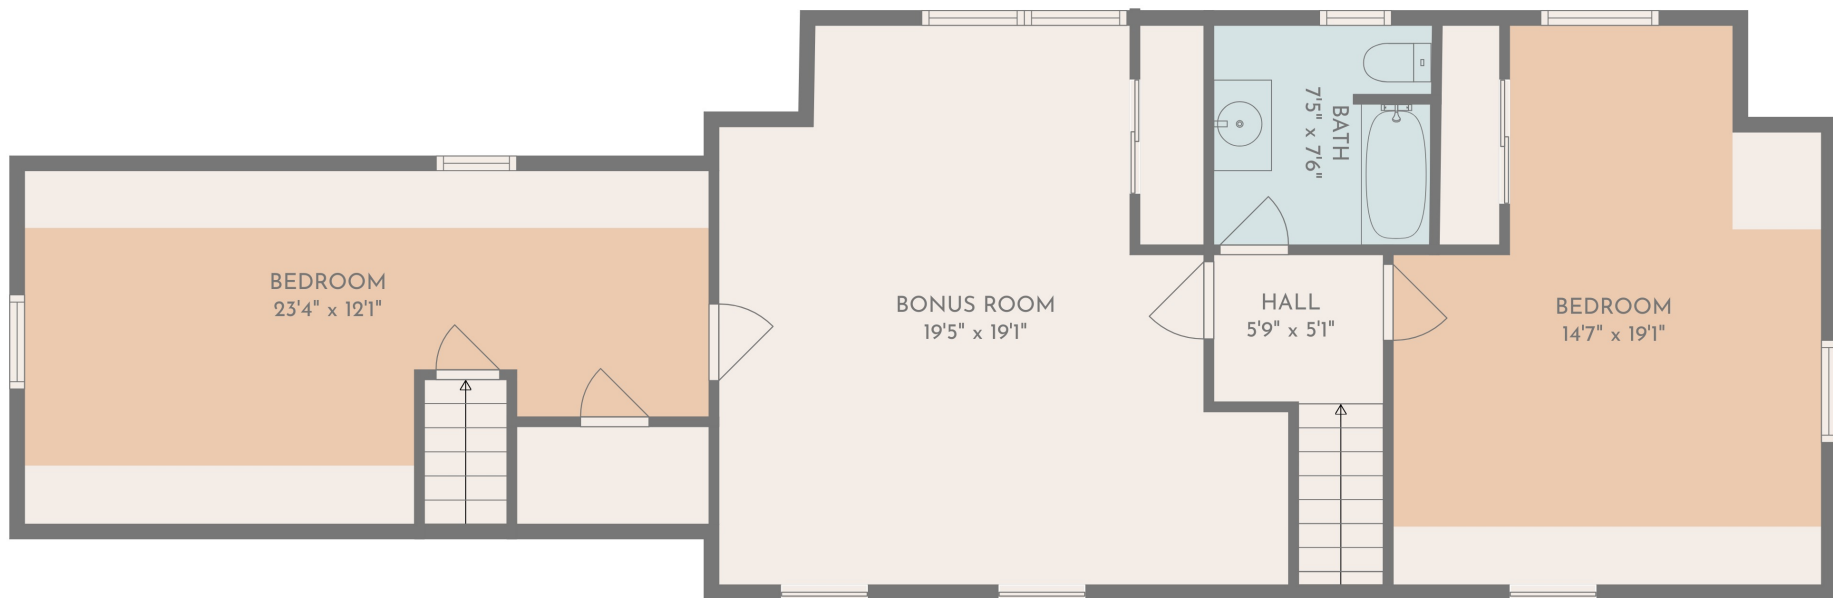

FLOOR 2

FLOOR 3

FLOOR 1

Total scanned area: 4416 sq. ft

MEASUREMENTS ARE CALCULATED BY CUBICASA TECHNOLOGY. DEEMED HIGHLY RELIABLE BUT NOT GUARANTEED.

Total scanned area: 4416 sq. ft

MEASUREMENTS ARE CALCULATED BY CUBICASA TECHNOLOGY. DEEMED HIGHLY RELIABLE BUT NOT GUARANTEED.

Total scanned area: 4416 sq. ft

MEASUREMENTS ARE CALCULATED BY CUBICASA TECHNOLOGY. DEEMED HIGHLY RELIABLE BUT NOT GUARANTEED.

GARAGE
22'4" x 22'4"

UTILITY
21'2" x 23'9"

BASEMENT
19'10" x 23'8"

Total scanned area: 4416 sq. ft