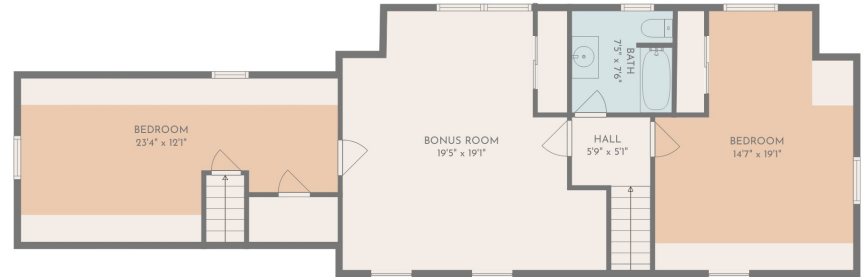

FLOOR 2

FLOOR 3

FLOOR 1

Total scanned area: 4416 sq. ft

MEASUREMENTS ARE CALCULATED BY CUBICASA TECHNOLOGY. DEEMED HIGHLY RELIABLE BUT NOT GUARANTEED.

Total scanned area: 4416 sq. ft

MEASUREMENTS ARE CALCULATED BY CUBICASA TECHNOLOGY. DEEMED HIGHLY RELIABLE BUT NOT GUARANTEED.

Total scanned area: 4416 sq. ft

MEASUREMENTS ARE CALCULATED BY CUBICASA TECHNOLOGY. DEEMED HIGHLY RELIABLE BUT NOT GUARANTEED.

GARAGE
22'4" x 22'4"

UTILITY
21'2" x 23'9"

BASEMENT
19'10" x 23'8"

Total scanned area: 4416 sq. ft