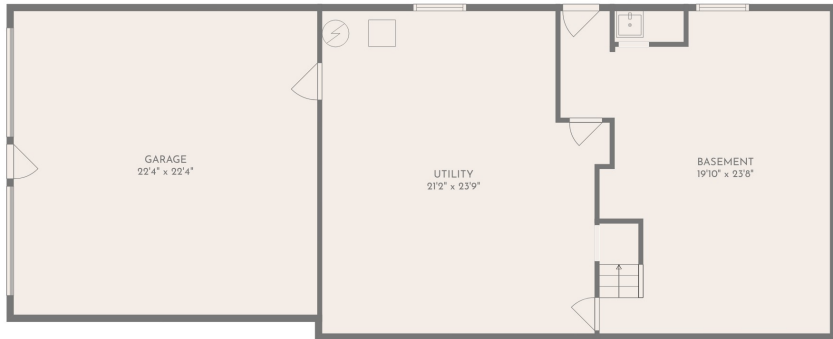

FLOOR 2

FLOOR 3

FLOOR 1

Total scanned area: 4416 sq. ft

MEASUREMENTS ARE CALCULATED BY CUBICASA TECHNOLOGY. DEEMED HIGHLY RELIABLE BUT NOT GUARANTEED.

Total scanned area: 4416 sq. ft

MEASUREMENTS ARE CALCULATED BY CUBICASA TECHNOLOGY. DEEMED HIGHLY RELIABLE BUT NOT GUARANTEED.

Total scanned area: 4416 sq. ft

MEASUREMENTS ARE CALCULATED BY CUBICASA TECHNOLOGY. DEEMED HIGHLY RELIABLE BUT NOT GUARANTEED.

GARAGE
22'4" x 22'4"

UTILITY
21'2" x 23'9"

BASEMENT
19'10" x 23'8"

Total scanned area: 4416 sq. ft