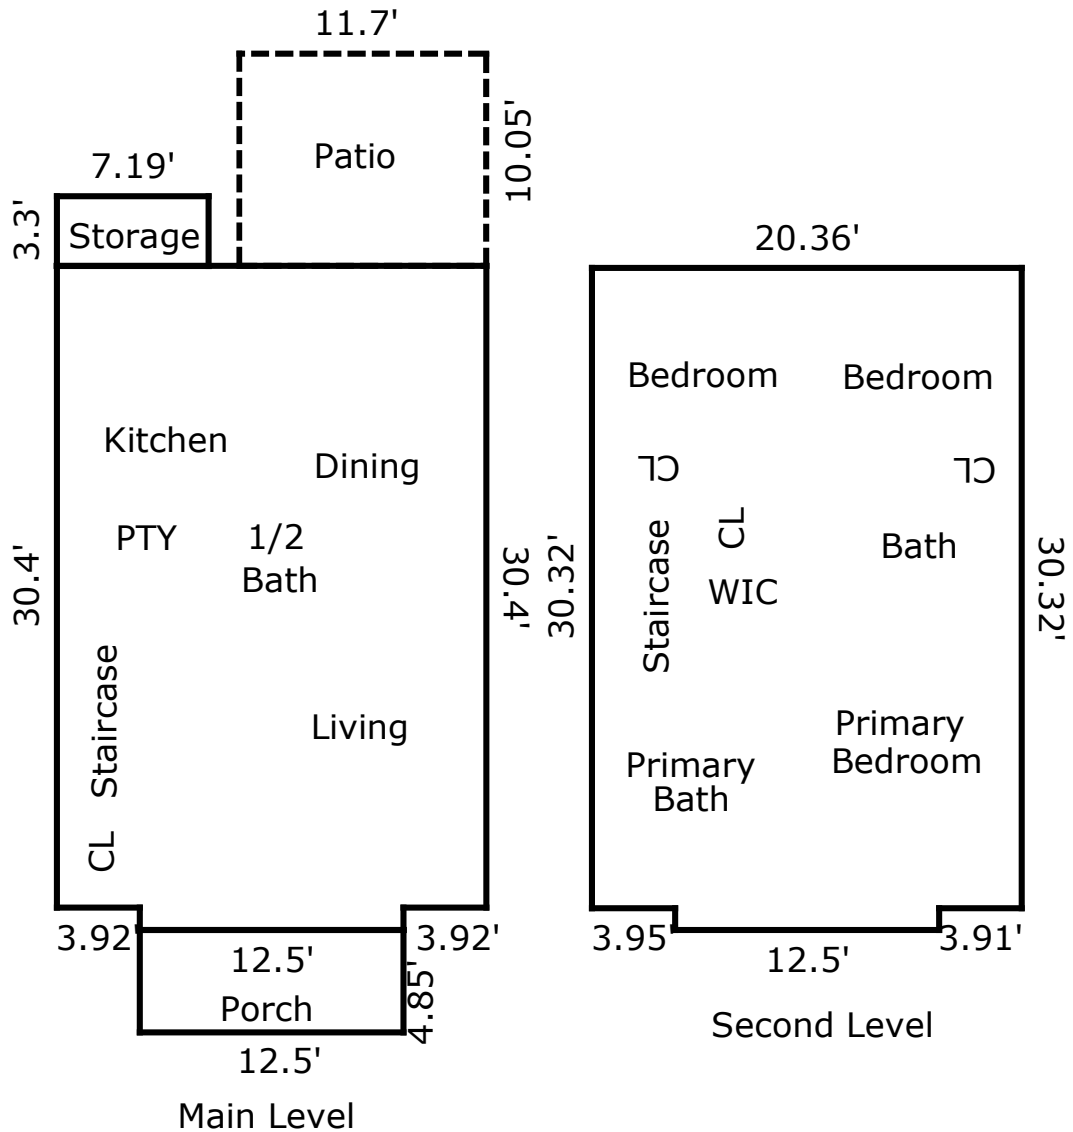

TOTAL Sketch by a la mode

### Area Calculations Summary

**Living Area**

Main Level 631.59 Sq ft

Second Level 630.32 Sq ft

**Total Living Area (Rounded): 1262 Sq ft**

**Non-living Area**

Porch 60.62 Sq ft

Patio 117.58 Sq ft

Storage 23.73 Sq ft