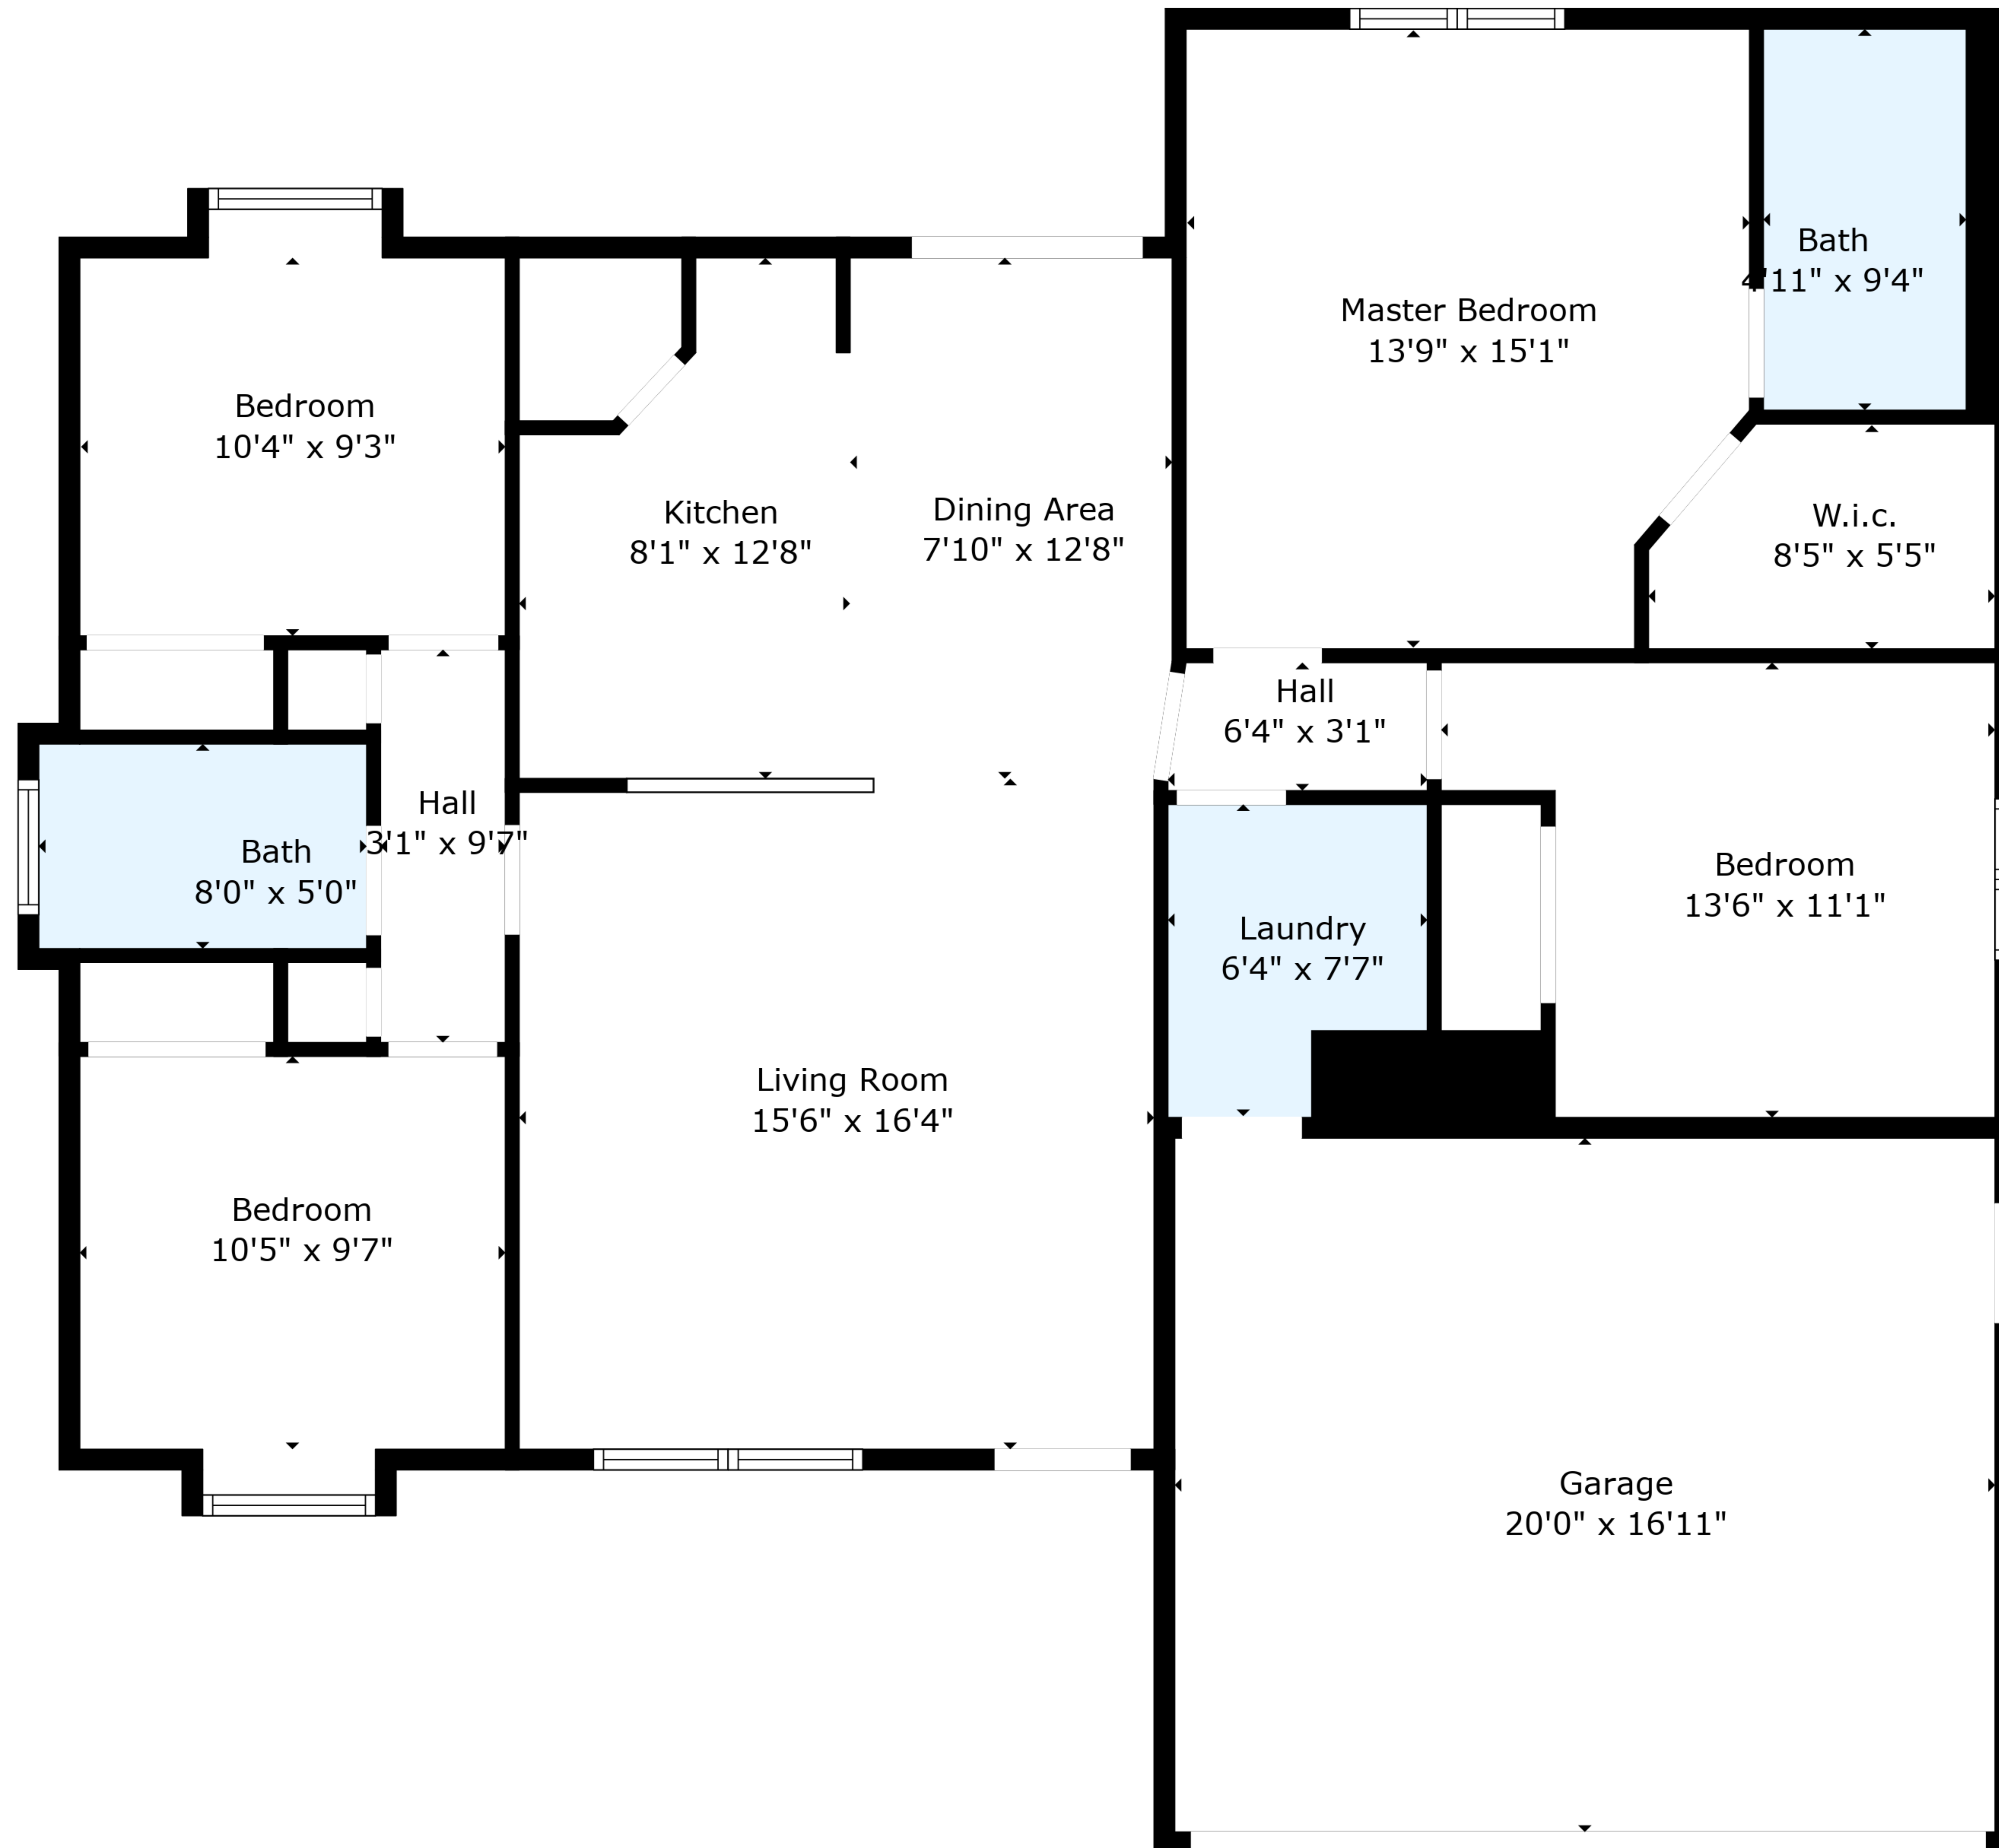

TOTAL: 1308 sq. ft

FLOOR 1: 1308 sq. ft

EXCLUDED AREAS: GARAGE: 338 sq. ft, BAY WINDOW: 12 sq. ft

Measurements Provided Are For Informational Purposes Only And May Not Be Accurate.

TOTAL: 1308 sq. ft
 FLOOR 1: 1308 sq. ft
 EXCLUDED AREAS: GARAGE: 338 sq. ft, BAY WINDOW: 12 sq. ft

Measurements Provided Are For Informational Purposes Only And May Not Be Accurate.