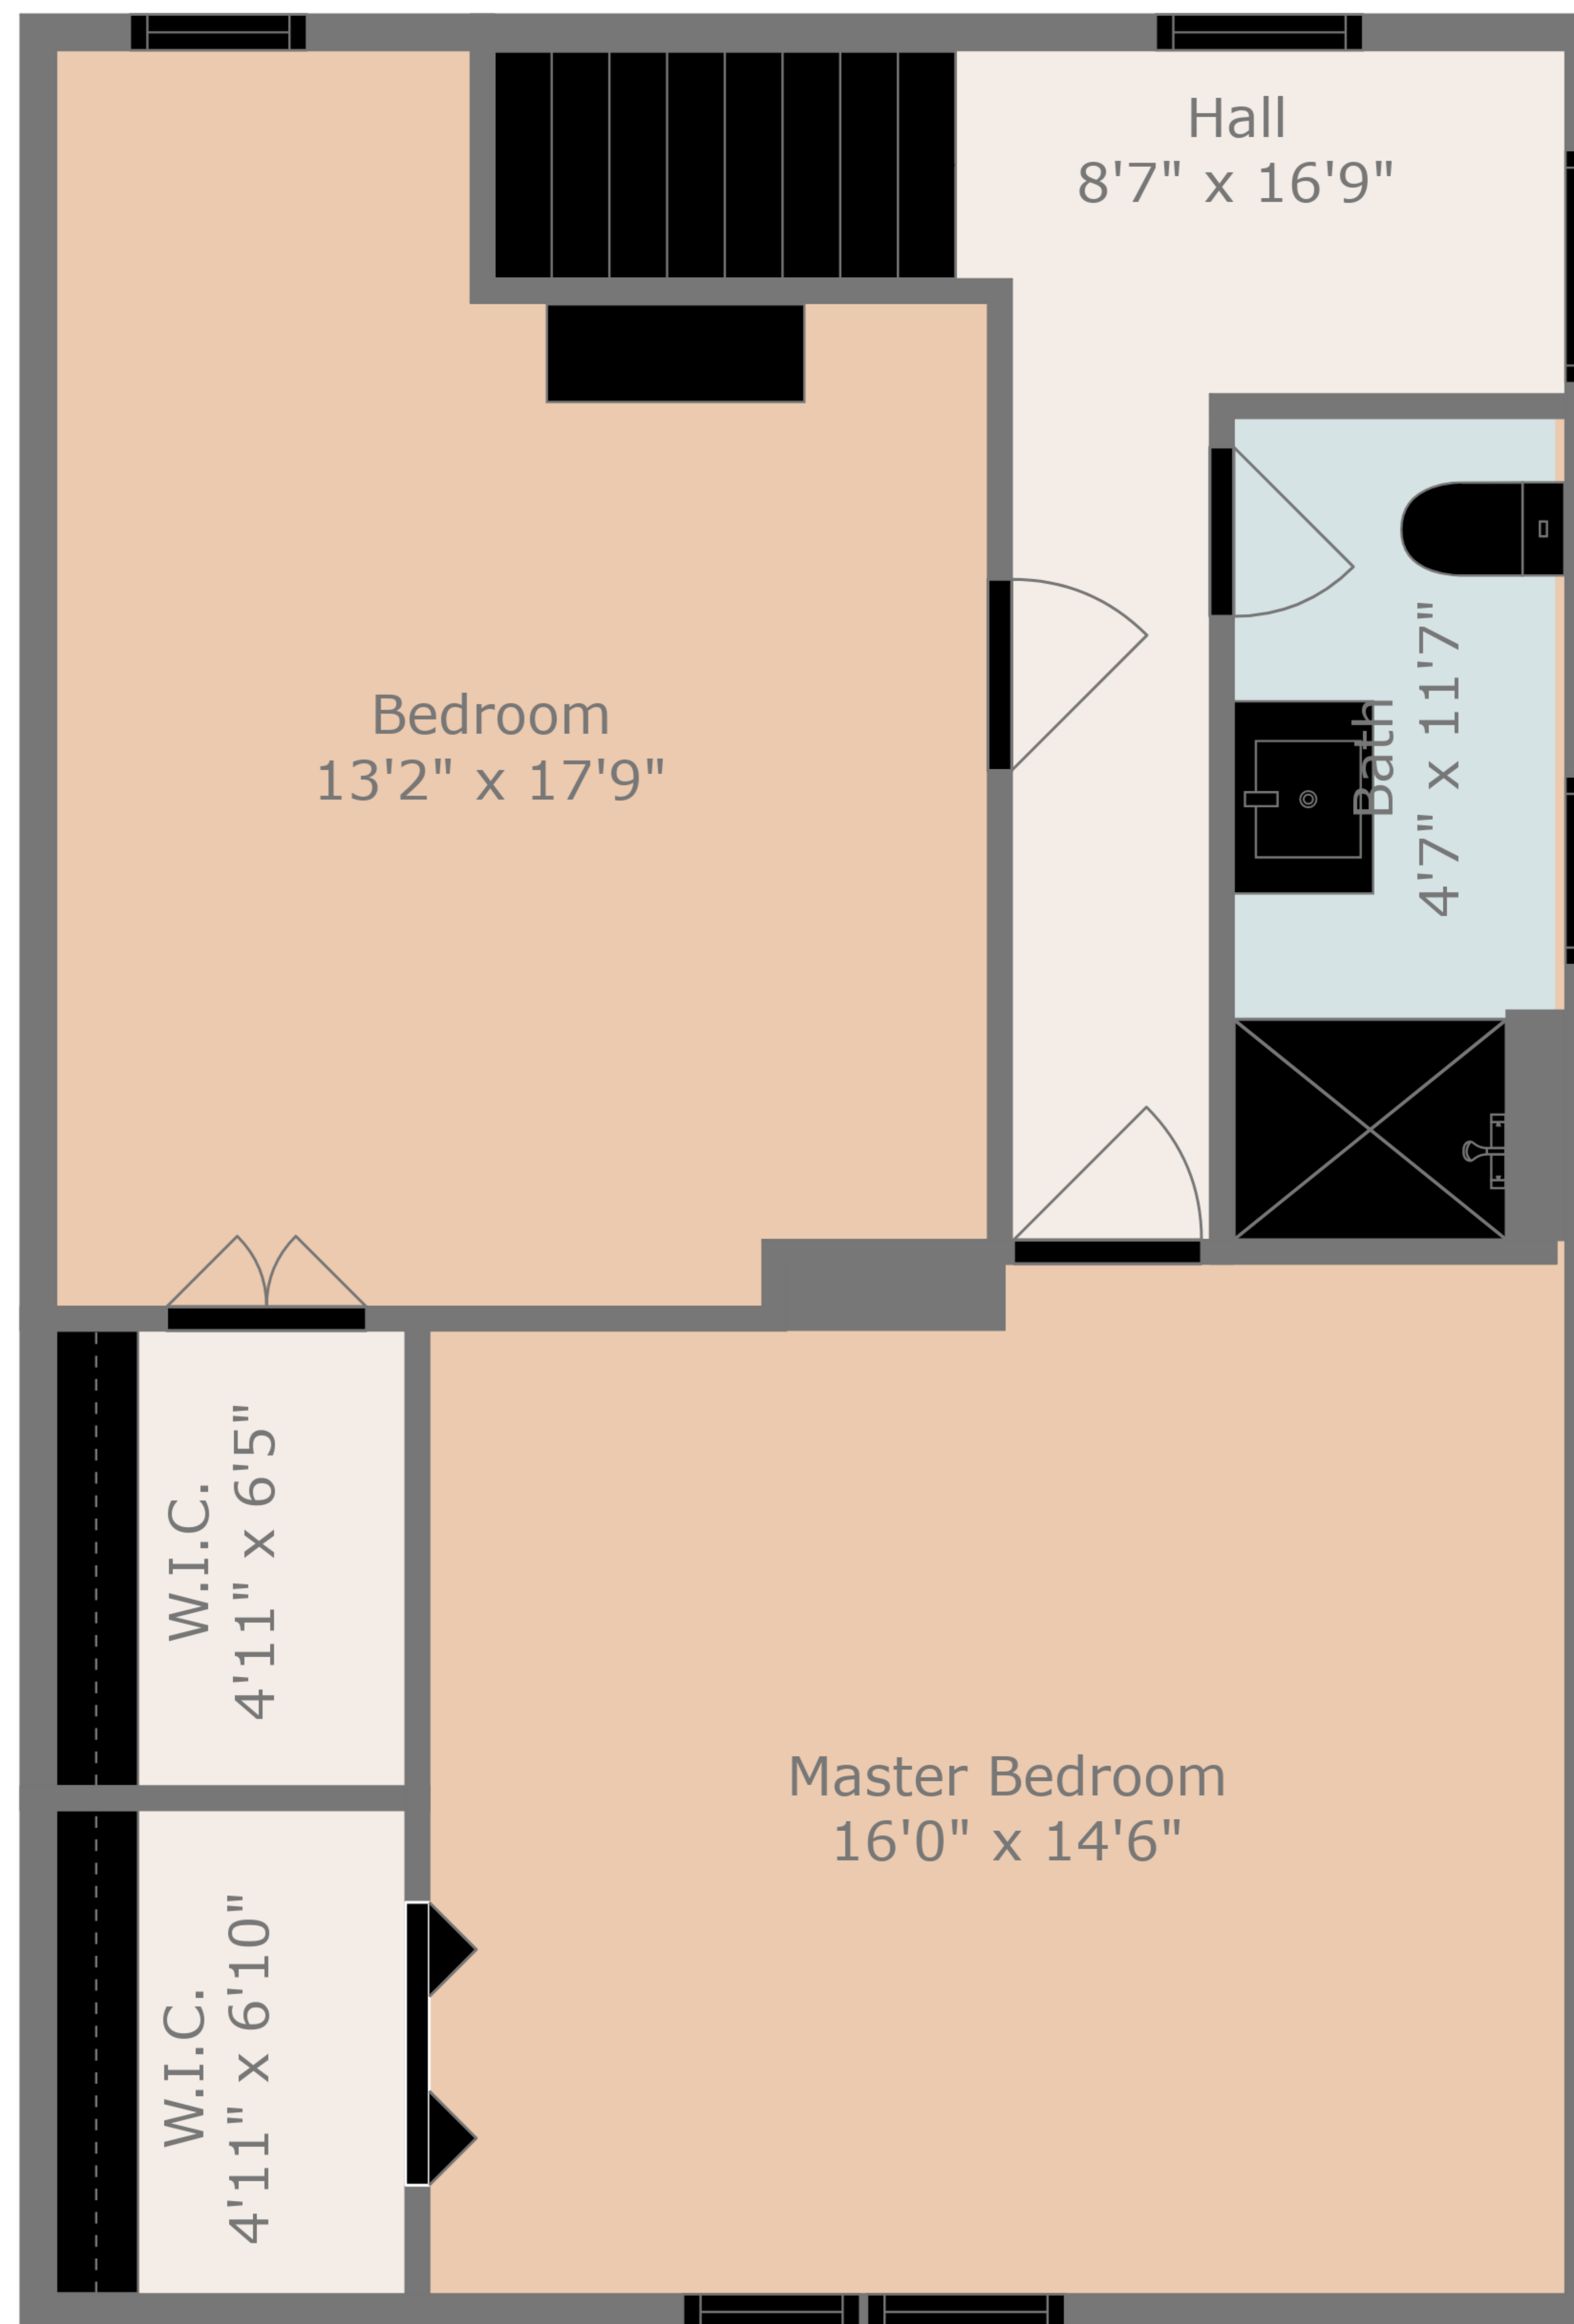

TOTAL: 2327 sq. ft  
 BELOW GROUND: 733 sq. ft, FLOOR 2: 923 sq. ft, FLOOR 3: 671 sq. ft  
 EXCLUDED AREAS: STORAGE: 130 sq. ft, GARAGE: 557 sq. ft, DECK: 172 sq. ft,  
 SCREENED PORCH: 153 sq. ft

Dimensions Are Deemed Highly Reliable, But Approximate. Actual Measurements May Vary.

Floor 1

Floor 2

Floor 3

TOTAL: 2327 sq. ft  
 BELOW GROUND: 733 sq. ft, FLOOR 2: 923 sq. ft, FLOOR 3: 671 sq. ft  
 EXCLUDED AREAS: STORAGE: 130 sq. ft, GARAGE: 557 sq. ft, DECK: 172 sq. ft,  
 SCREENED PORCH: 153 sq. ft