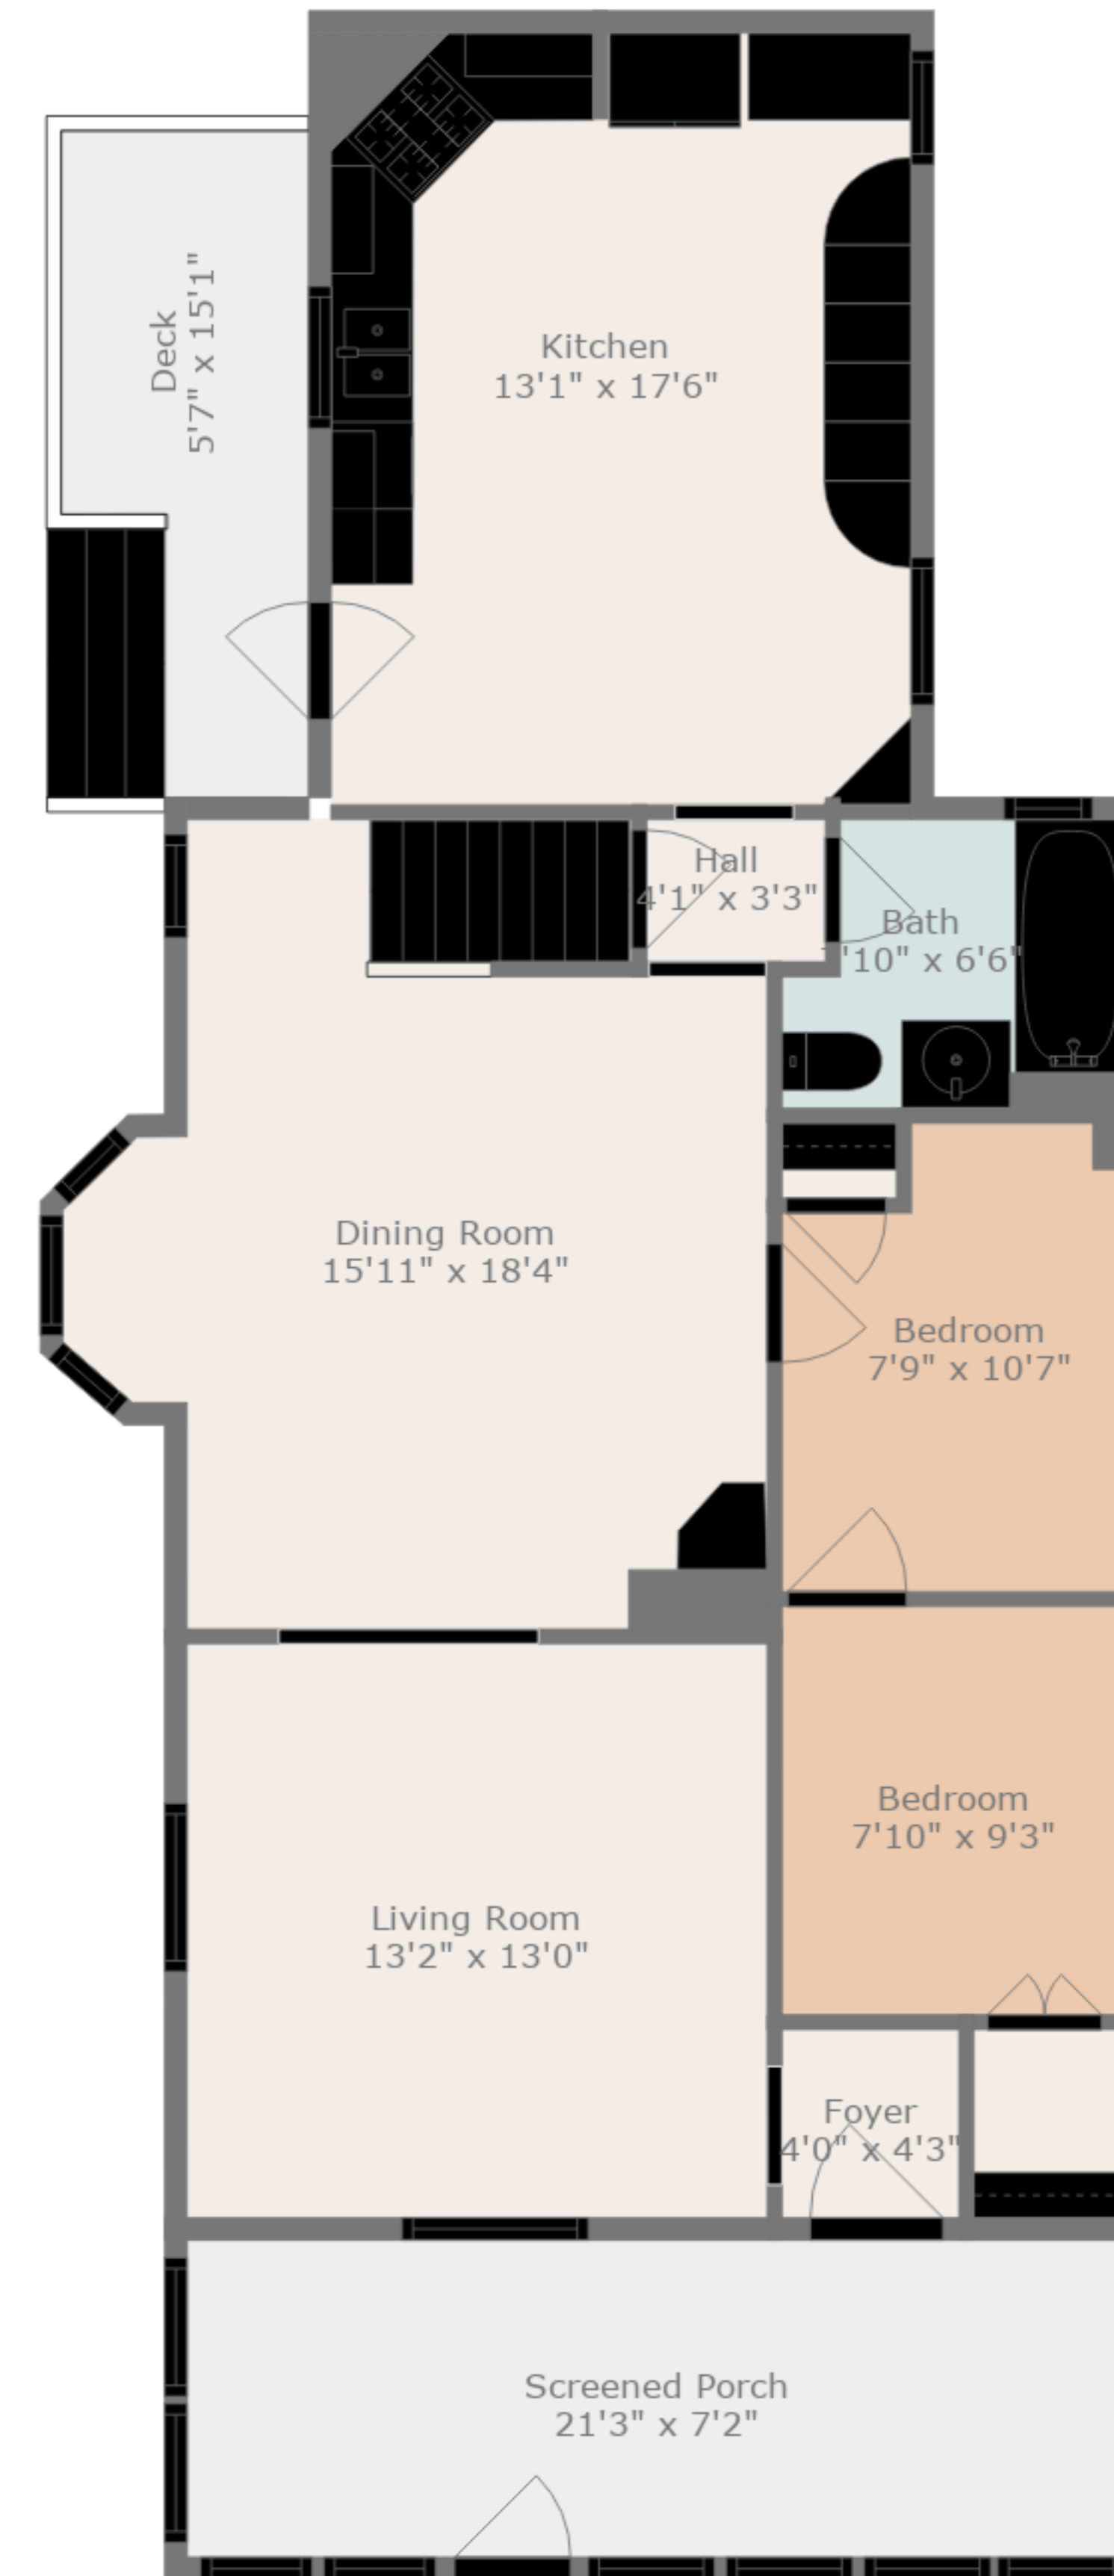

TOTAL: 2327 sq. ft  
 BELOW GROUND: 733 sq. ft, FLOOR 2: 923 sq. ft, FLOOR 3: 671 sq. ft  
 EXCLUDED AREAS: STORAGE: 130 sq. ft, GARAGE: 557 sq. ft, DECK: 172 sq. ft,  
 SCREENED PORCH: 153 sq. ft

Dimensions Are Deemed Highly Reliable, But Approximate. Actual Measurements May Vary.

Floor 1

Floor 2

Floor 3

TOTAL: 2327 sq. ft  
 BELOW GROUND: 733 sq. ft, FLOOR 2: 923 sq. ft, FLOOR 3: 671 sq. ft  
 EXCLUDED AREAS: STORAGE: 130 sq. ft, GARAGE: 557 sq. ft, DECK: 172 sq. ft,  
 SCREENED PORCH: 153 sq. ft