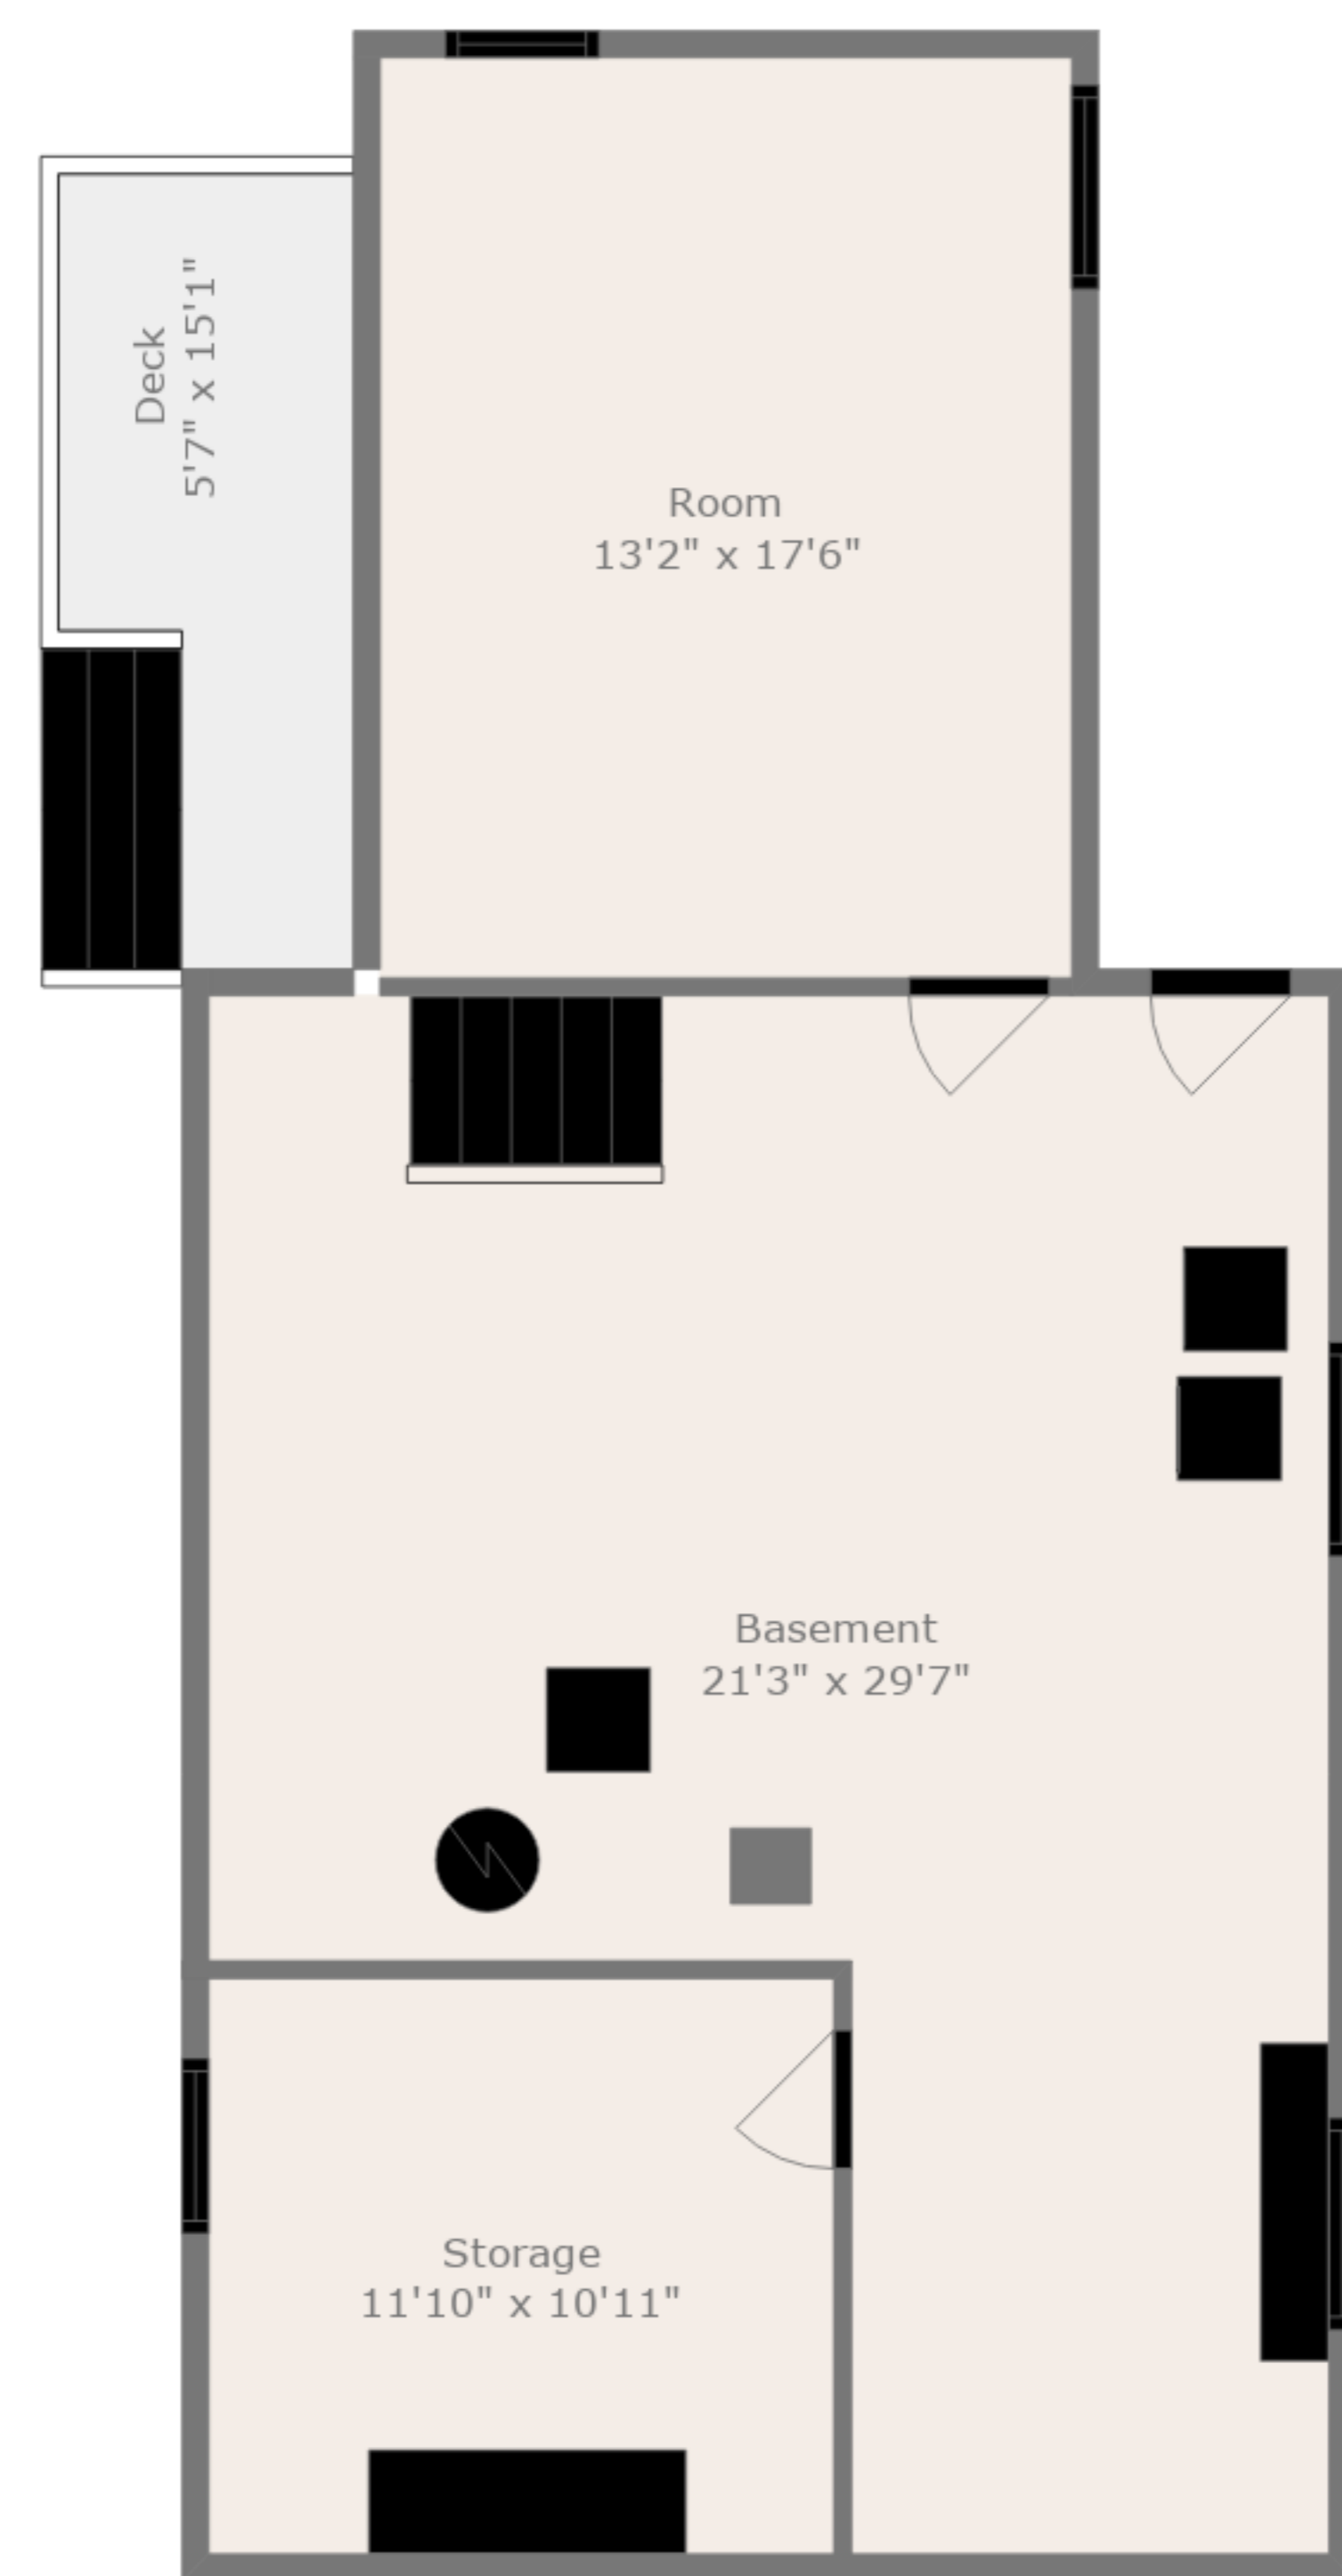

TOTAL: 2327 sq. ft  
 BELOW GROUND: 733 sq. ft, FLOOR 2: 923 sq. ft, FLOOR 3: 671 sq. ft  
 EXCLUDED AREAS: STORAGE: 130 sq. ft, GARAGE: 557 sq. ft, DECK: 172 sq. ft,  
 SCREENED PORCH: 153 sq. ft

Dimensions Are Deemed Highly Reliable, But Approximate. Actual Measurements May Vary.

Floor 1

Floor 2

Floor 3

TOTAL: 2327 sq. ft  
 BELOW GROUND: 733 sq. ft, FLOOR 2: 923 sq. ft, FLOOR 3: 671 sq. ft  
 EXCLUDED AREAS: STORAGE: 130 sq. ft, GARAGE: 557 sq. ft, DECK: 172 sq. ft,  
 SCREENED PORCH: 153 sq. ft