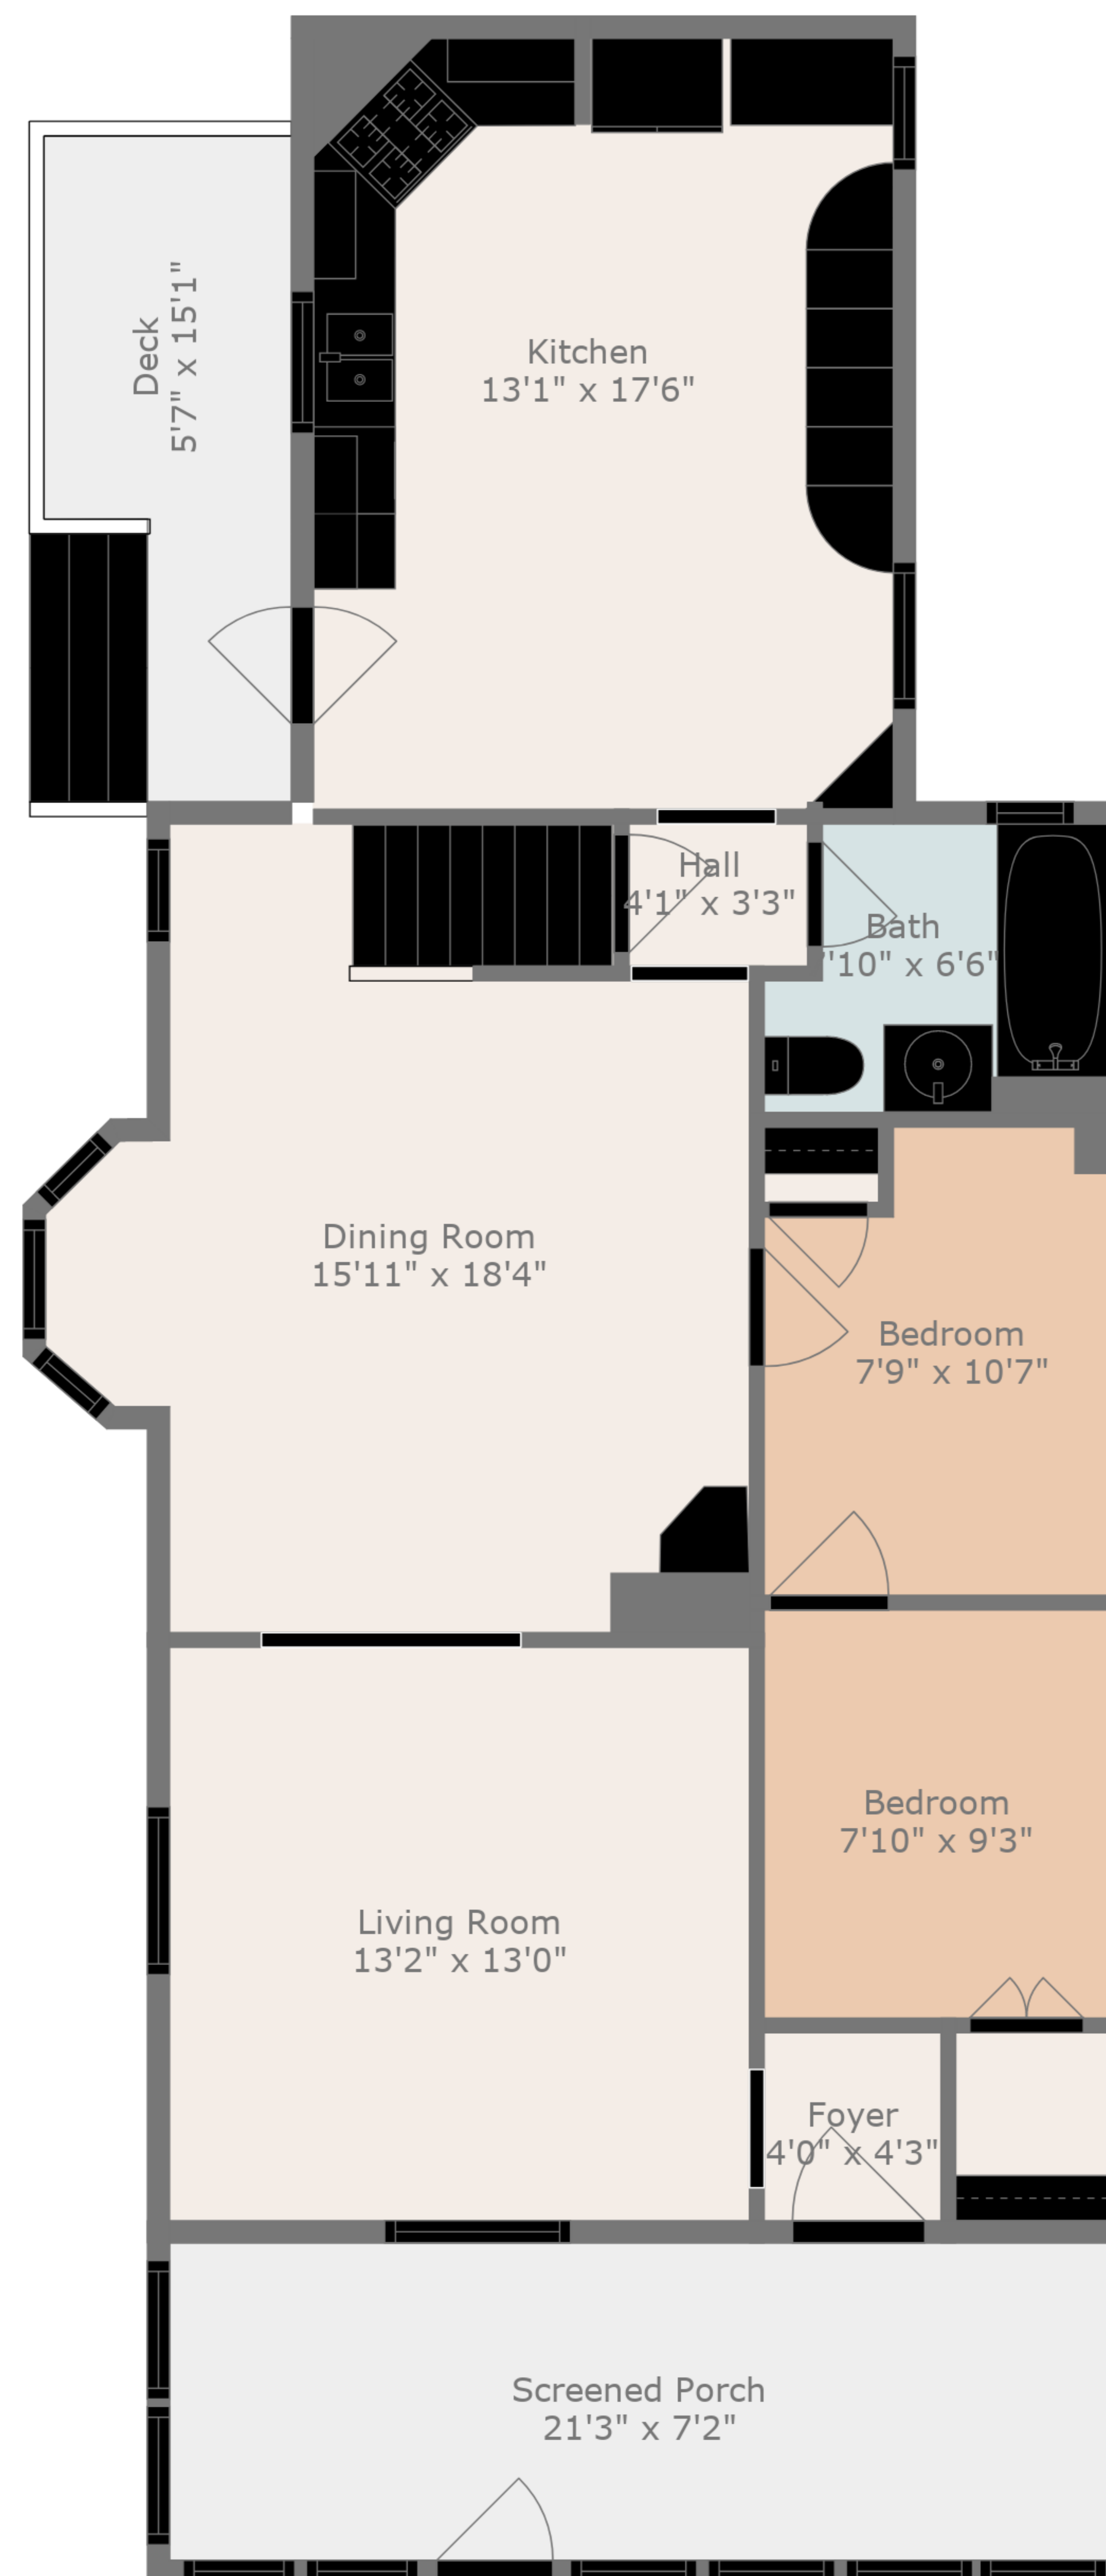

TOTAL: 2327 sq. ft  
 BELOW GROUND: 733 sq. ft, FLOOR 2: 923 sq. ft, FLOOR 3: 671 sq. ft  
 EXCLUDED AREAS: STORAGE: 130 sq. ft, GARAGE: 557 sq. ft, DECK: 172 sq. ft,  
 SCREENED PORCH: 153 sq. ft

Dimensions Are Deemed Highly Reliable, But Approximate. Actual Measurements May Vary.

Floor 1

Floor 2

Floor 3

TOTAL: 2327 sq. ft  
 BELOW GROUND: 733 sq. ft, FLOOR 2: 923 sq. ft, FLOOR 3: 671 sq. ft  
 EXCLUDED AREAS: STORAGE: 130 sq. ft, GARAGE: 557 sq. ft, DECK: 172 sq. ft,  
 SCREENED PORCH: 153 sq. ft