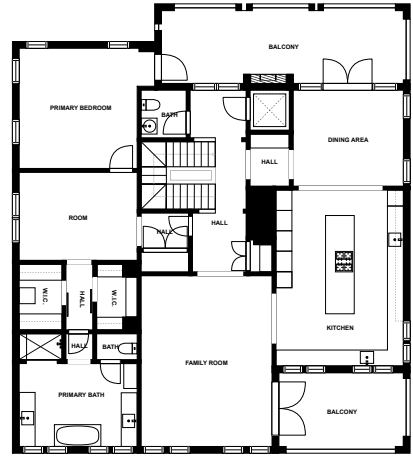

Home report

1013 Eldorado Ave
Clearwater Beach

Highlights

1 Kitchen

2 Living room

4 Bedroom

7 Bath

58 Doors

Alba Pizza & Cafe, 1.0 mi

Dunedin Heliport, 2.5 mi

Floor plan

FLOOR 1

FLOOR 2

FLOOR 3

SIZES AND DIMENSIONS ARE APPROXIMATE, ACTUAL MAY VARY.

Appendix 1: Data sheet

| | | |
|-----------------------|-------------------------|----------------------|
| Room - 4 | Garage - 1 | SwimmingPool - 1 |
| Hall - 12 | Entry - 2 | Entry - Foyer - 1 |
| Outdoor - 5 | Outdoor - Patio - 1 | Outdoor - Porch - 1 |
| Outdoor - Balcony - 3 | Closet - 4 | Closet - Walkin - 4 |
| Bar - 1 | Bar - Wet - 1 | Bath - 7 |
| Bath - Toilet - 3 | Bath - Master - 1 | Utility - 1 |
| Utility - Laundry - 1 | Bedroom - 4 | Bedroom - Master - 1 |
| LivingRoom - 2 | LivingRoom - Family - 1 | Dining - 1 |
| Dining - Open - 1 | Kitchen - 1 | |