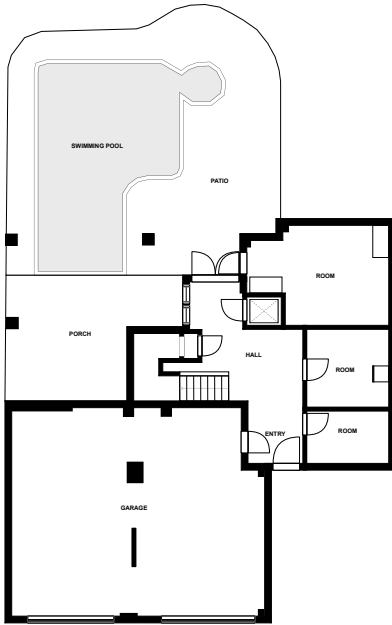

Home report

1013 Eldorado Ave
Clearwater Beach

Highlights

1 Kitchen

2 Living room

4 Bedroom

7 Bath

58 Doors

Alba Pizza & Cafe, 1.0 mi

Dunedin Heliport, 2.5 mi

Floor plan

FLOOR 1

FLOOR 2

FLOOR 3

SIZES AND DIMENSIONS ARE APPROXIMATE, ACTUAL MAY VARY.

Appendix 1: Data sheet

| | | |
|-----------------------|-------------------------|----------------------|
| Room - 4 | Garage - 1 | SwimmingPool - 1 |
| Hall - 12 | Entry - 2 | Entry - Foyer - 1 |
| Outdoor - 5 | Outdoor - Patio - 1 | Outdoor - Porch - 1 |
| Outdoor - Balcony - 3 | Closet - 4 | Closet - Walkin - 4 |
| Bar - 1 | Bar - Wet - 1 | Bath - 7 |
| Bath - Toilet - 3 | Bath - Master - 1 | Utility - 1 |
| Utility - Laundry - 1 | Bedroom - 4 | Bedroom - Master - 1 |
| LivingRoom - 2 | LivingRoom - Family - 1 | Dining - 1 |
| Dining - Open - 1 | Kitchen - 1 | |