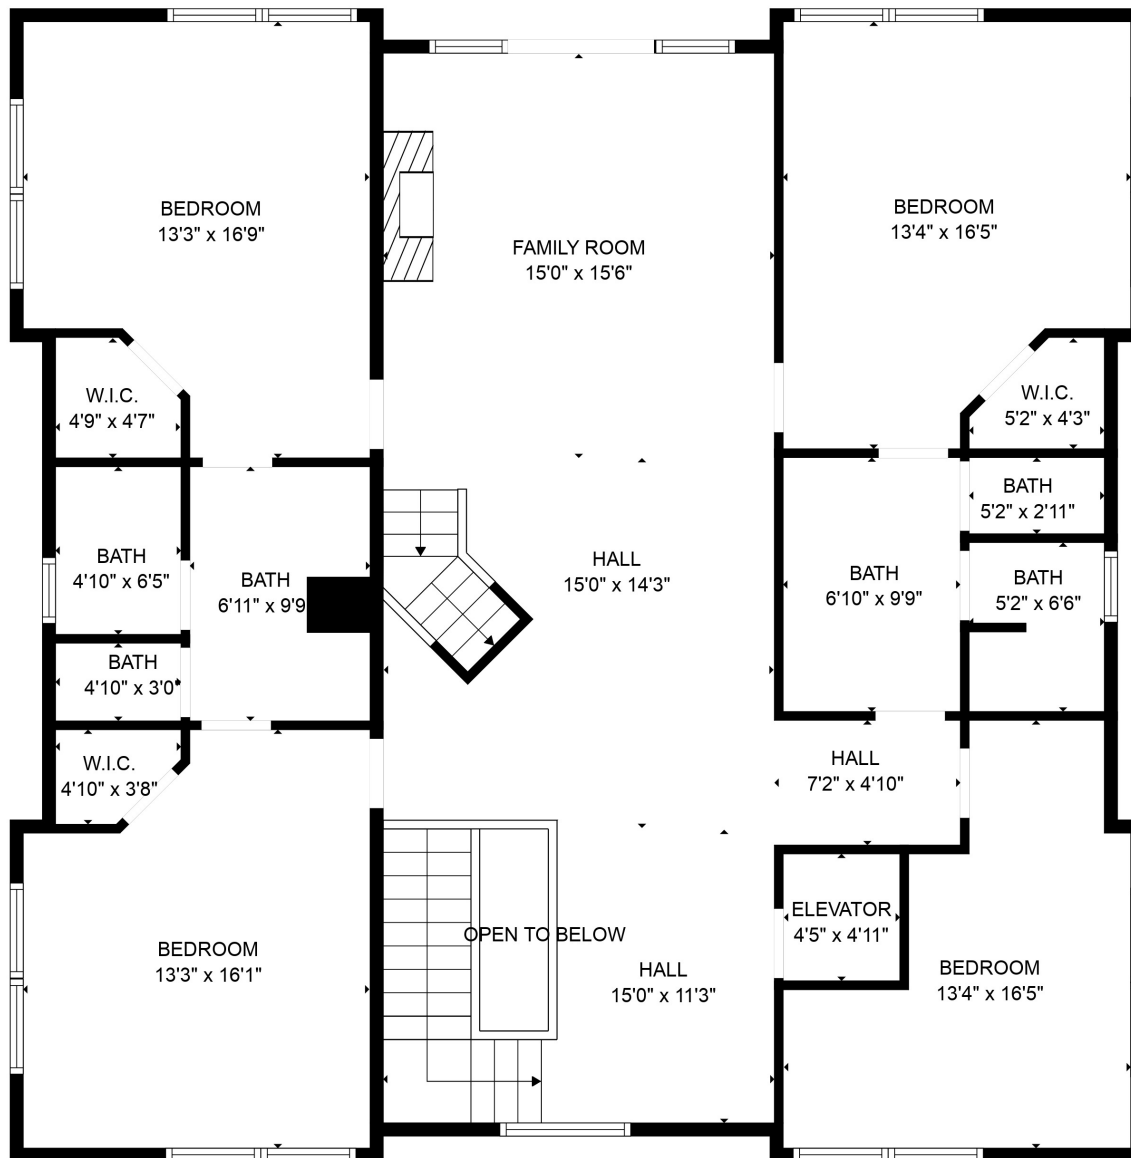

FLOOR 2

FLOOR 3

FLOOR 1

Total scanned area: 4822 sq. ft

SIZES AND DIMENSIONS ARE APPROXIMATE. ACTUAL MAY VARY.

Total scanned area: 4822 sq. ft

SIZES AND DIMENSIONS ARE APPROXIMATE. ACTUAL MAY VARY.

Total scanned area: 4822 sq. ft

SIZES AND DIMENSIONS ARE APPROXIMATE. ACTUAL MAY VARY.

Total scanned area: 4822 sq. ft

SIZES AND DIMENSIONS ARE APPROXIMATE. ACTUAL MAY VARY.