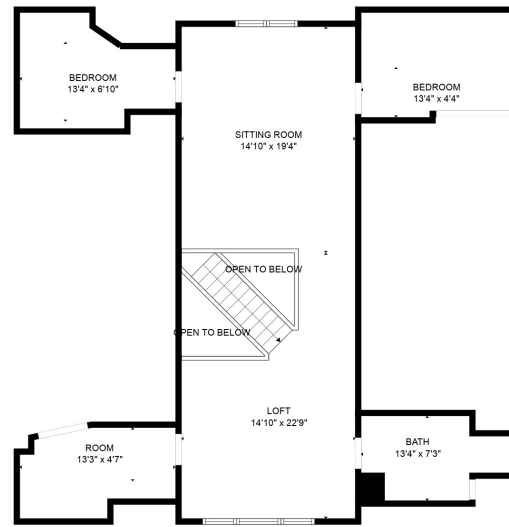

FLOOR 2

FLOOR 3

FLOOR 1

Total scanned area: 4822 sq. ft

SIZES AND DIMENSIONS ARE APPROXIMATE. ACTUAL MAY VARY.

Total scanned area: 4822 sq. ft

SIZES AND DIMENSIONS ARE APPROXIMATE. ACTUAL MAY VARY.

Total scanned area: 4822 sq. ft

SIZES AND DIMENSIONS ARE APPROXIMATE. ACTUAL MAY VARY.

Total scanned area: 4822 sq. ft

SIZES AND DIMENSIONS ARE APPROXIMATE. ACTUAL MAY VARY.