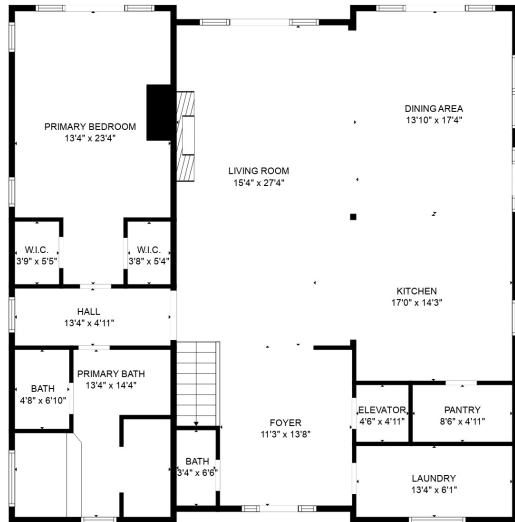

FLOOR 2

FLOOR 3

FLOOR 1

Total scanned area: 4822 sq. ft

SIZES AND DIMENSIONS ARE APPROXIMATE. ACTUAL MAY VARY.

Total scanned area: 4822 sq. ft

SIZES AND DIMENSIONS ARE APPROXIMATE. ACTUAL MAY VARY.

Total scanned area: 4822 sq. ft

SIZES AND DIMENSIONS ARE APPROXIMATE. ACTUAL MAY VARY.

Total scanned area: 4822 sq. ft

SIZES AND DIMENSIONS ARE APPROXIMATE. ACTUAL MAY VARY.