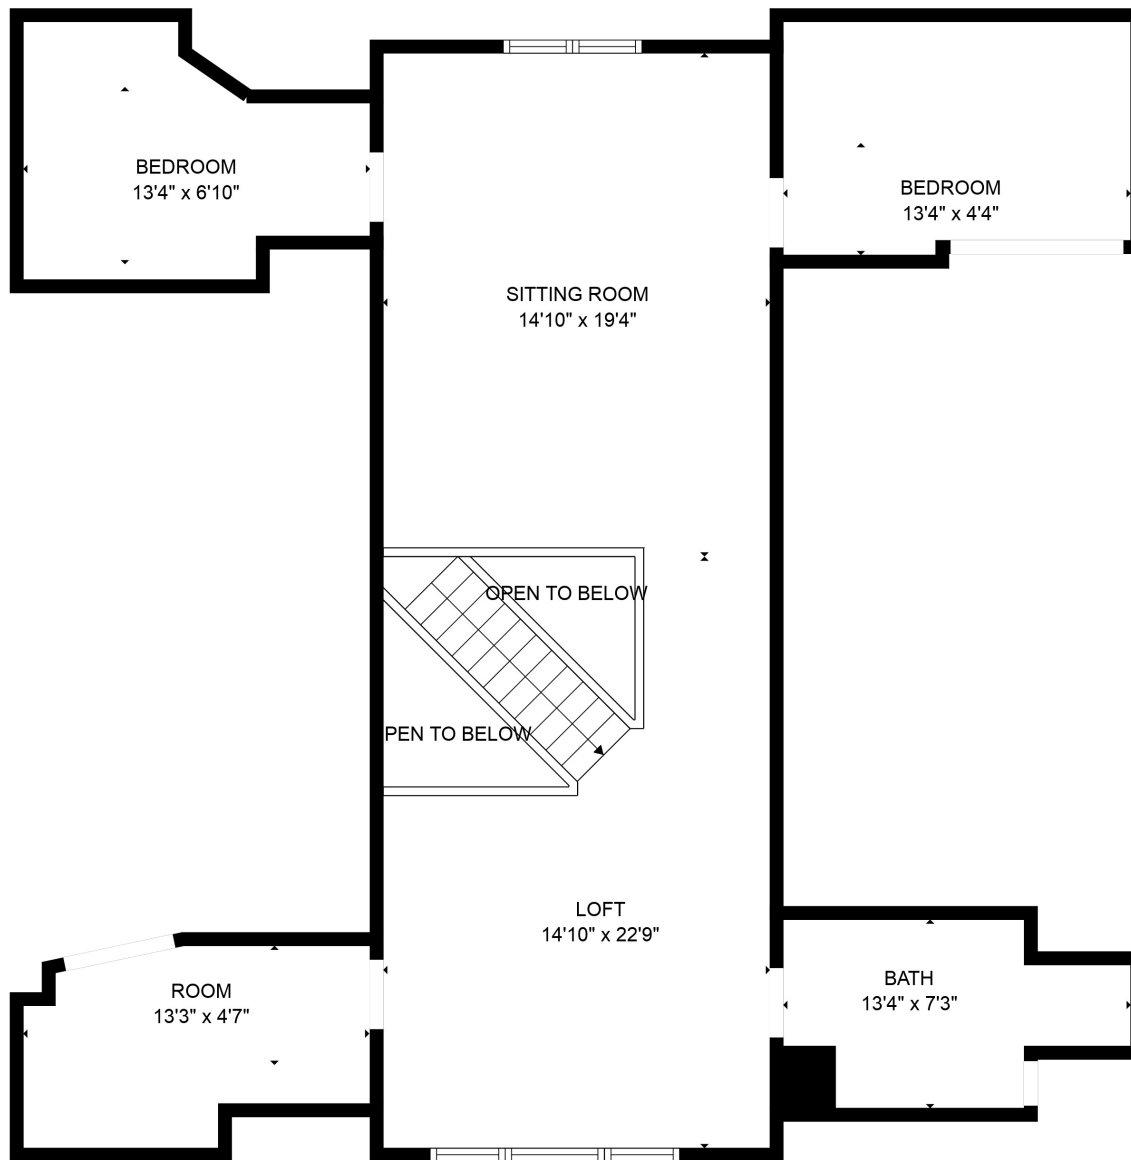

FLOOR 2

FLOOR 3

FLOOR 1

Total scanned area: 4822 sq. ft

SIZES AND DIMENSIONS ARE APPROXIMATE. ACTUAL MAY VARY.

Total scanned area: 4822 sq. ft

SIZES AND DIMENSIONS ARE APPROXIMATE. ACTUAL MAY VARY.

Total scanned area: 4822 sq. ft

SIZES AND DIMENSIONS ARE APPROXIMATE. ACTUAL MAY VARY.

Total scanned area: 4822 sq. ft

SIZES AND DIMENSIONS ARE APPROXIMATE. ACTUAL MAY VARY.