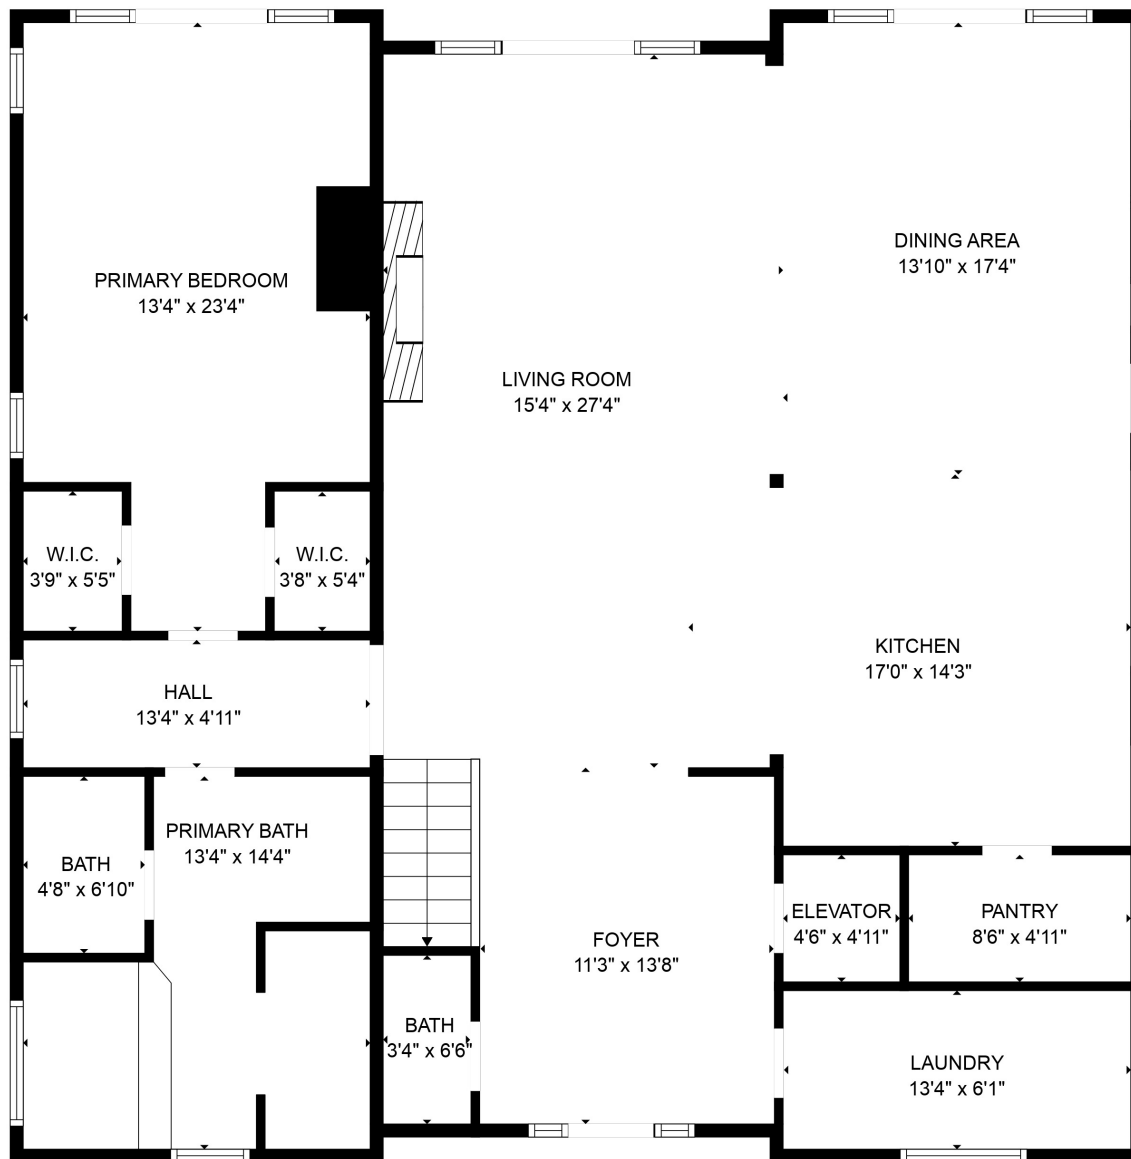

FLOOR 2

FLOOR 3

FLOOR 1

Total scanned area: 4822 sq. ft

SIZES AND DIMENSIONS ARE APPROXIMATE. ACTUAL MAY VARY.

Total scanned area: 4822 sq. ft

SIZES AND DIMENSIONS ARE APPROXIMATE. ACTUAL MAY VARY.

Total scanned area: 4822 sq. ft

SIZES AND DIMENSIONS ARE APPROXIMATE. ACTUAL MAY VARY.

Total scanned area: 4822 sq. ft

SIZES AND DIMENSIONS ARE APPROXIMATE. ACTUAL MAY VARY.