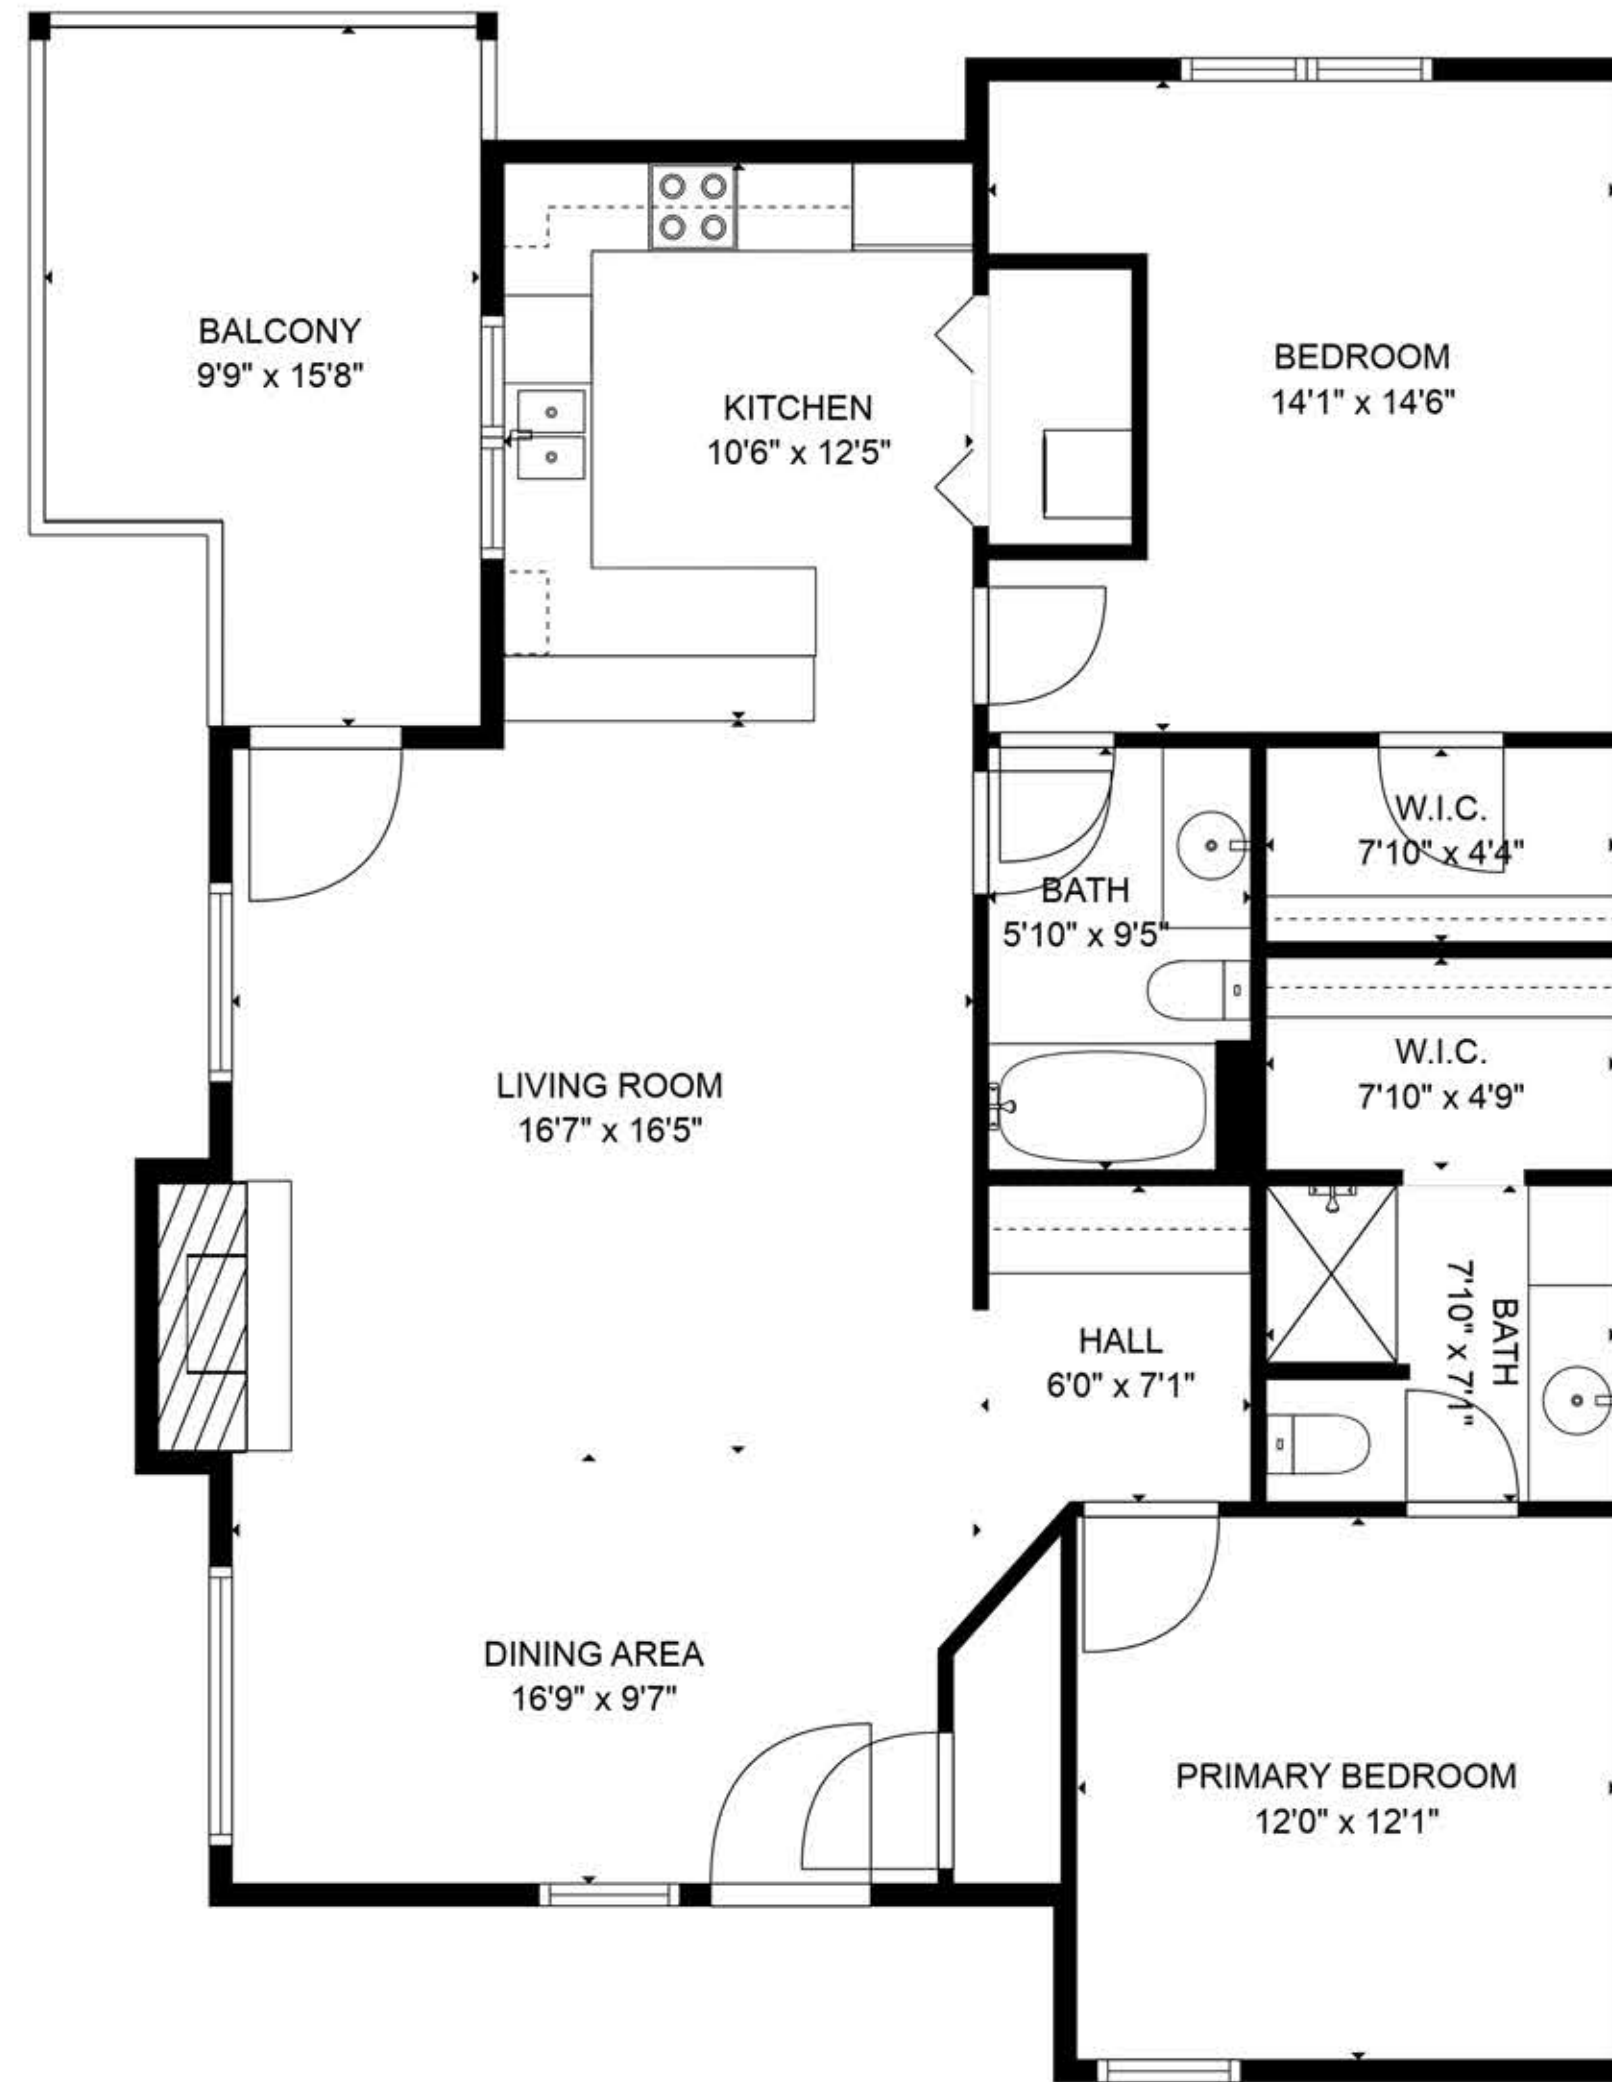

4100 Mullan Rd Unit 107

Missoula, MT 59808

2

BEDROOMS

2

BATHROOMS

1278

TOTAL SQ.FT.

Measurements are approximate and may not be to scale.

The floor plan illustration is not suitable for construction/architectural purposes.

This communication is not intended to cause or induce breach of an existing agency agreement.