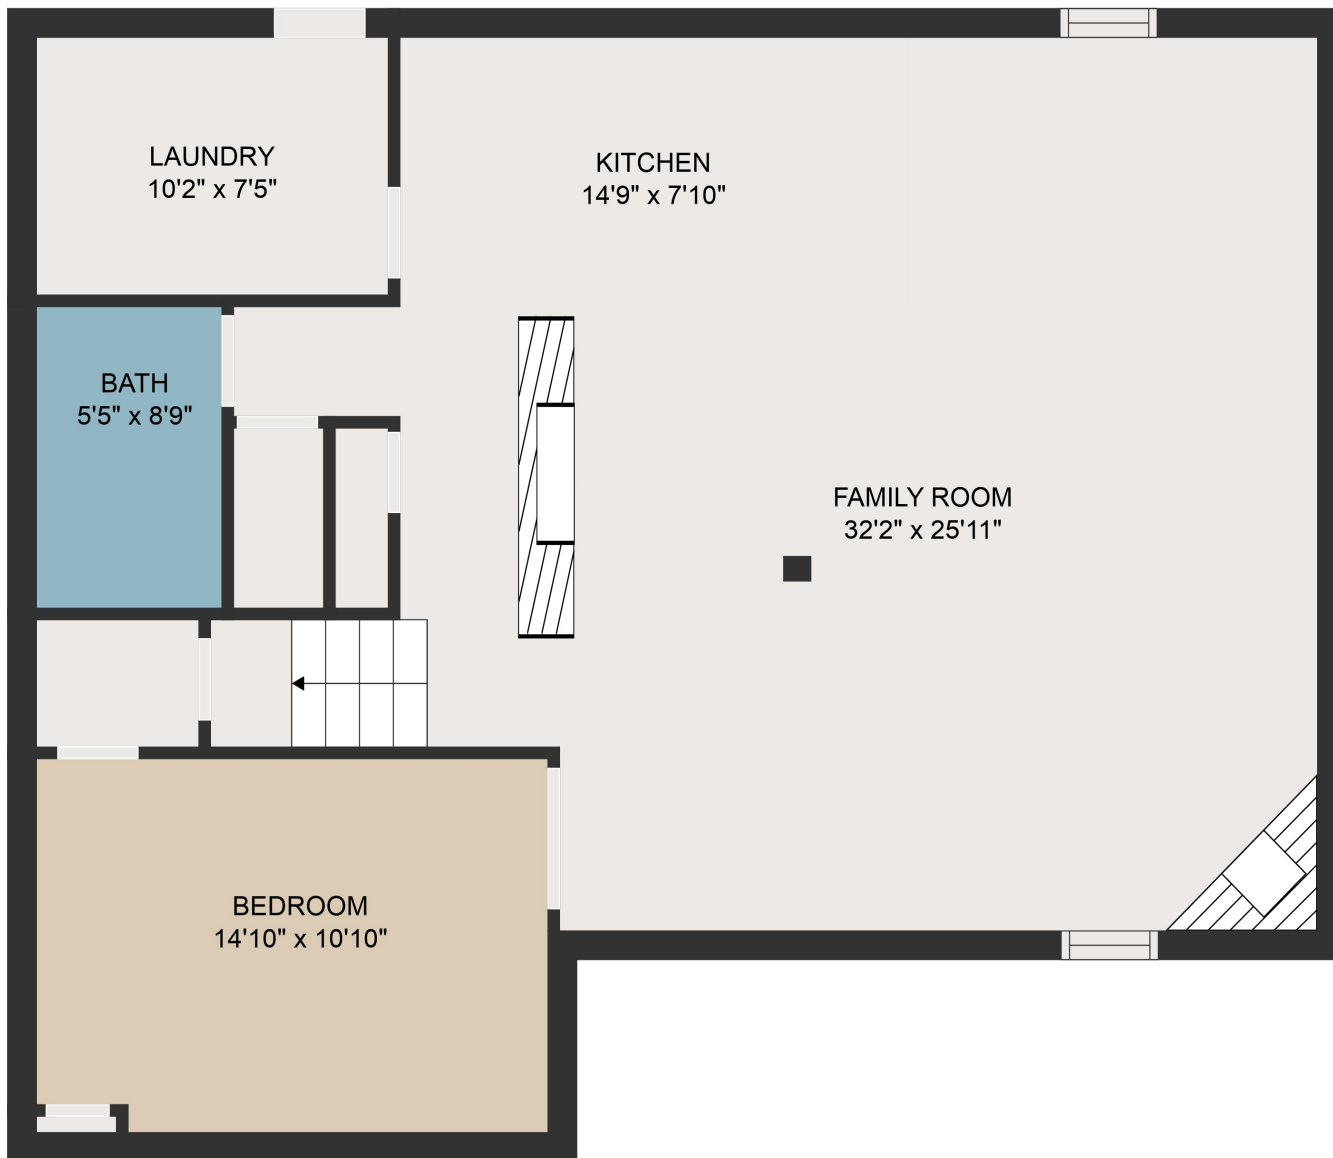

FLOOR 1

FLOOR 2

GROSS INTERNAL AREA  
 FLOOR 1: 1054 sq. ft, FLOOR 2: 1148 sq. ft  
 EXCLUDED AREAS: , PORCH: 212 sq. ft  
 TOTAL: 2201 sq. ft

MEASUREMENTS ARE DEEMED HIGHLY RELIABLE BUT NOT GUARANTEED.

GROSS INTERNAL AREA  
FLOOR 1: 1054 sq. ft, FLOOR 2: 1148 sq. ft  
EXCLUDED AREAS: , PORCH: 212 sq. ft  
TOTAL: 2201 sq. ft  
MEASUREMENTS ARE DEEMED HIGHLY RELIABLE BUT NOT GUARANTEED.

GROSS INTERNAL AREA  
FLOOR 1: 1054 sq. ft, FLOOR 2: 1148 sq. ft  
EXCLUDED AREAS: , PORCH: 212 sq. ft  
TOTAL: 2201 sq. ft  
MEASUREMENTS ARE DEEMED HIGHLY RELIABLE BUT NOT GUARANTEED.