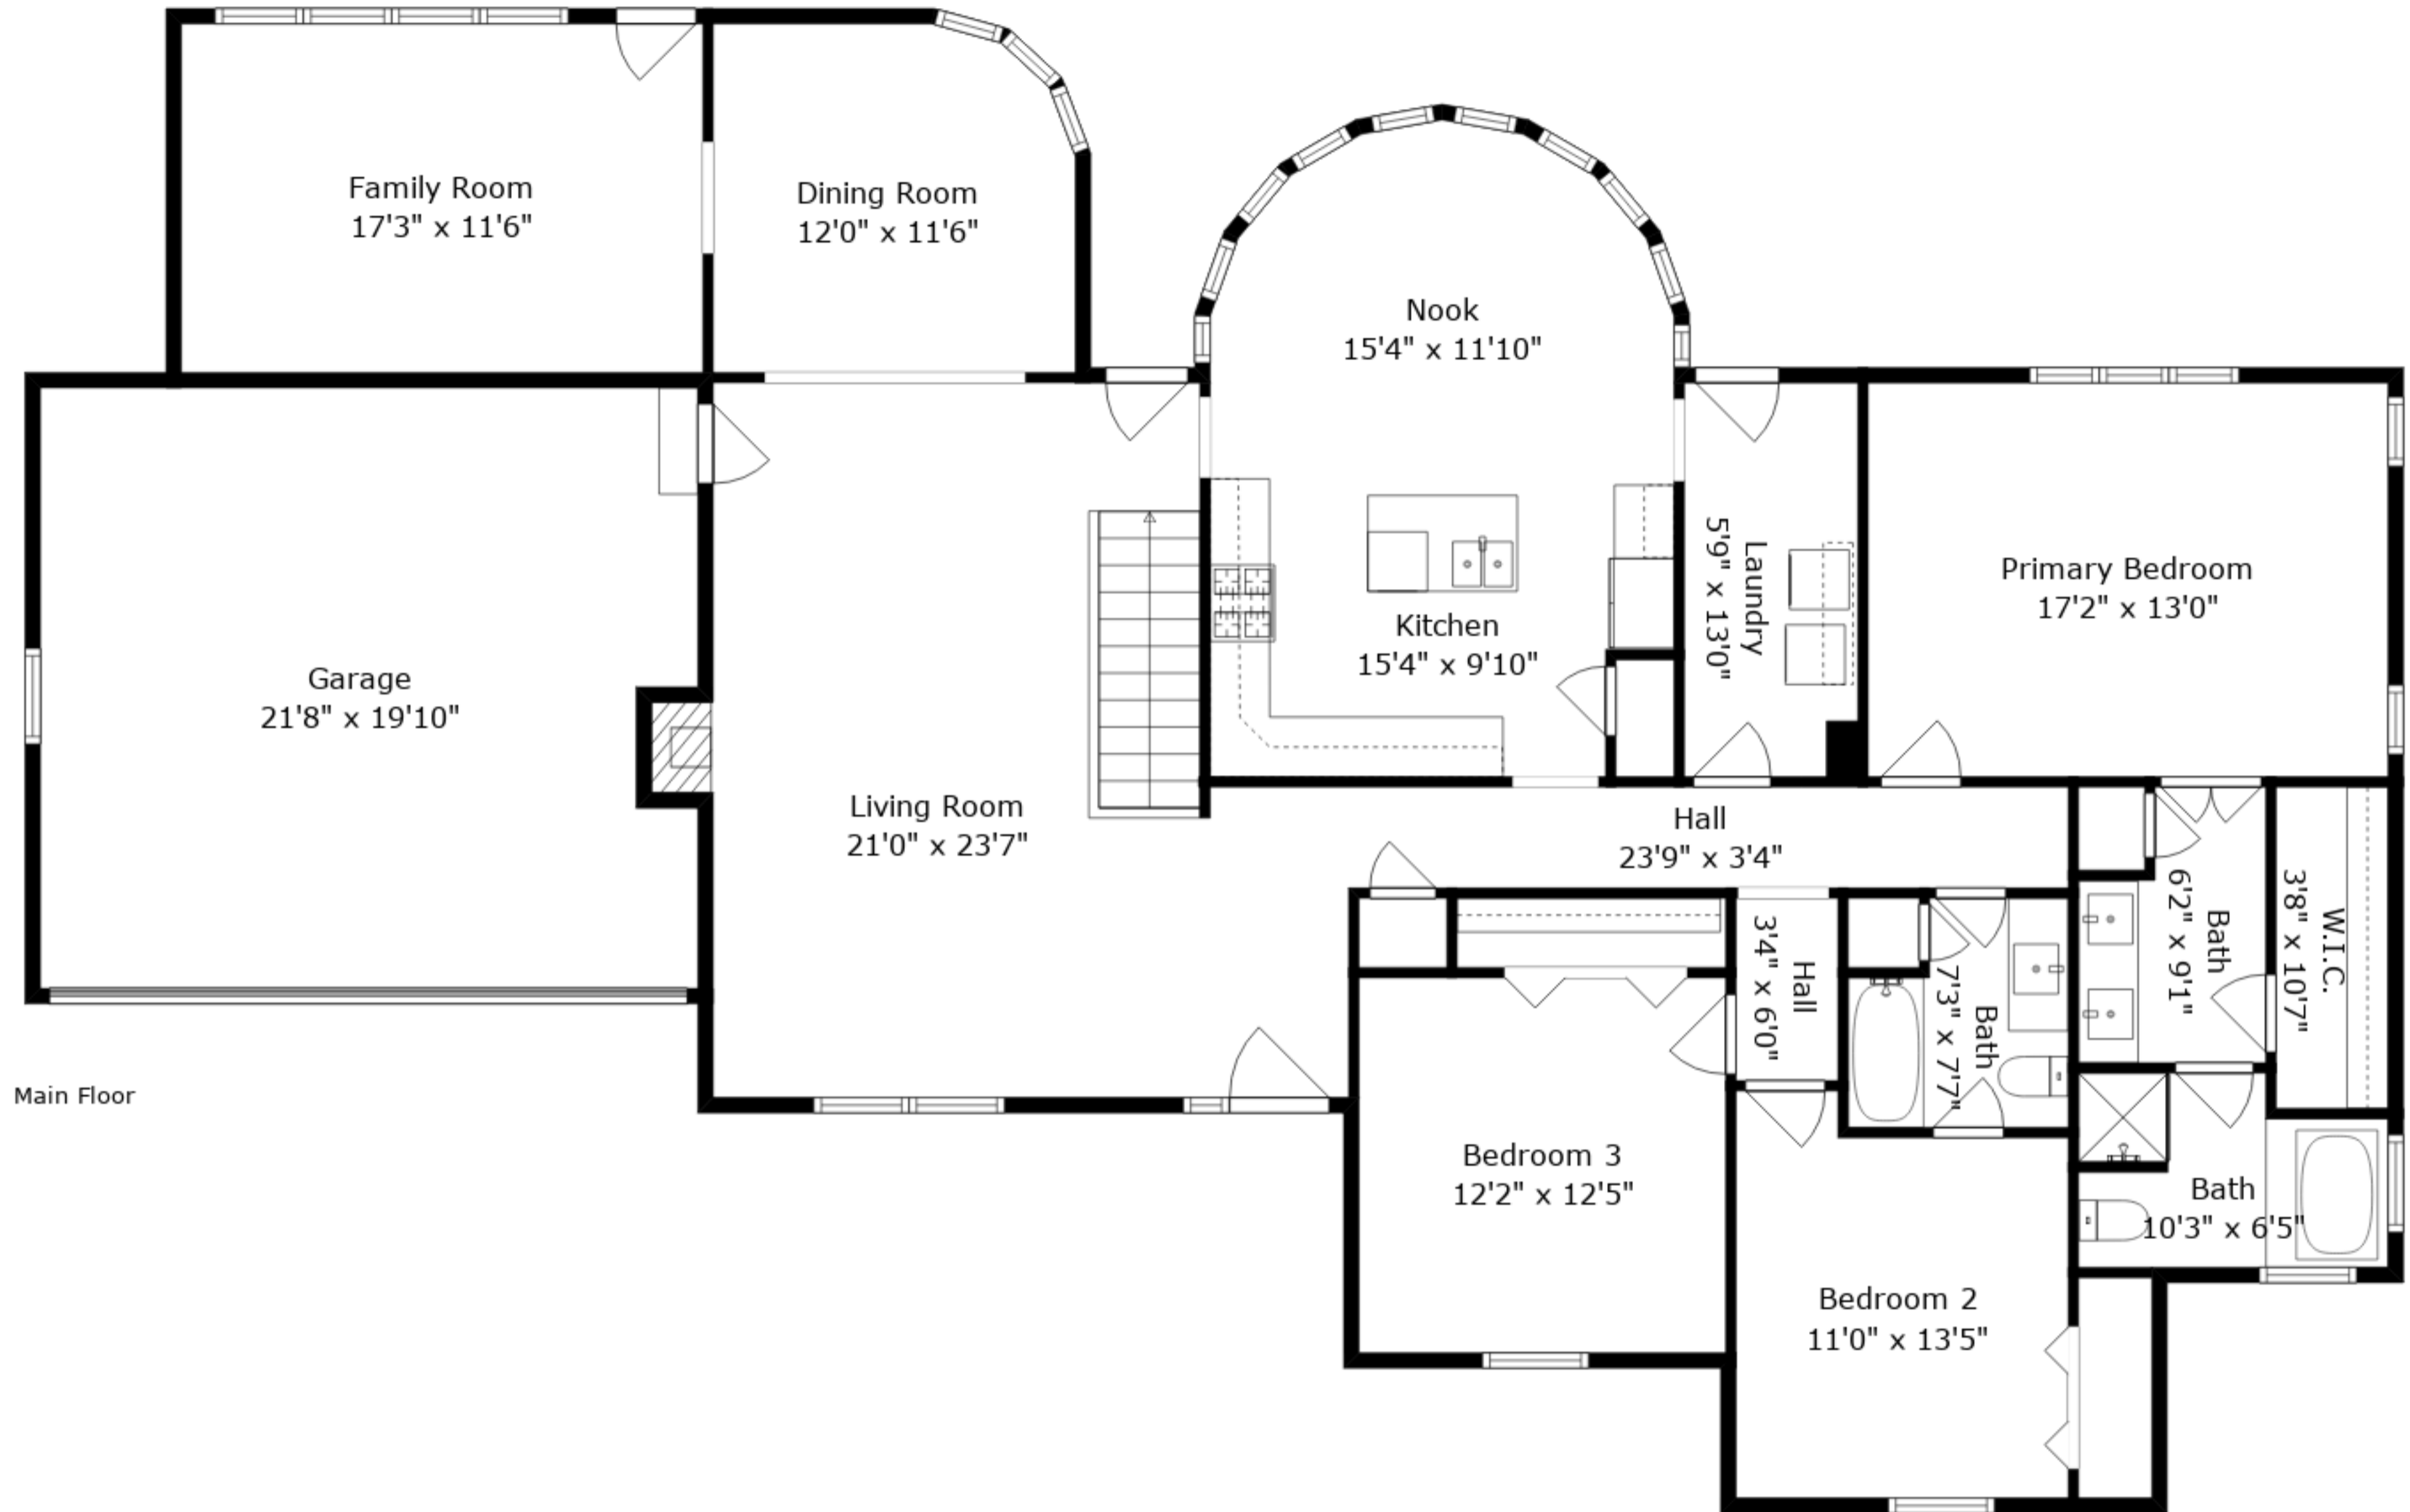

**ESTIMATED AREAS**

GLA LOWER FLOOR: 535 sq. ft EXCLUDED AREAS 67 sq. ft  
 GLA MAIN FLOOR: 2210 sq. ft EXCLUDED AREAS 455 sq. ft  
 Total GLA 2745 sq. ft, total area 3267 sq. ft

Sizes And Dimensions Are Approximate. Actual May Vary.

Lower Floor

Main Floor

**ESTIMATED AREAS**

GLA LOWER FLOOR: 535 sq. ft EXCLUDED AREAS 67 sq. ft  
 GLA MAIN FLOOR: 2210 sq. ft EXCLUDED AREAS 455 sq. ft  
 Total GLA 2745 sq. ft, total area 3267 sq. ft

Sizes And Dimensions Are Approximate. Actual May Vary.