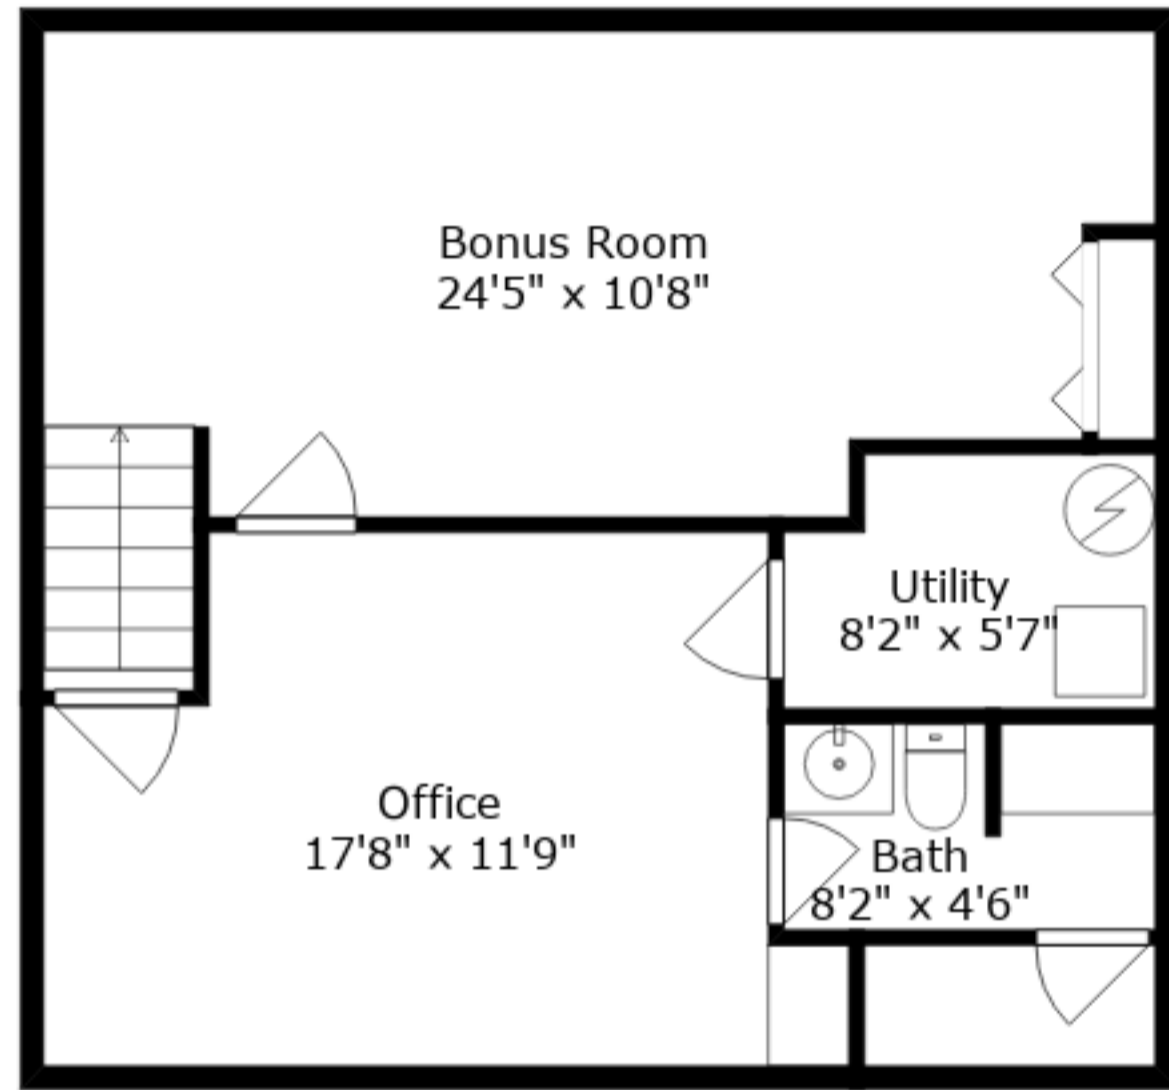

**ESTIMATED AREAS**

GLA LOWER FLOOR: 535 sq. ft EXCLUDED AREAS 67 sq. ft  
 GLA MAIN FLOOR: 2210 sq. ft EXCLUDED AREAS 455 sq. ft  
 Total GLA 2745 sq. ft, total area 3267 sq. ft

Sizes And Dimensions Are Approximate. Actual May Vary.

Lower Floor

Main Floor

**ESTIMATED AREAS**

GLA LOWER FLOOR: 535 sq. ft EXCLUDED AREAS 67 sq. ft  
 GLA MAIN FLOOR: 2210 sq. ft EXCLUDED AREAS 455 sq. ft  
 Total GLA 2745 sq. ft, total area 3267 sq. ft

Sizes And Dimensions Are Approximate. Actual May Vary.