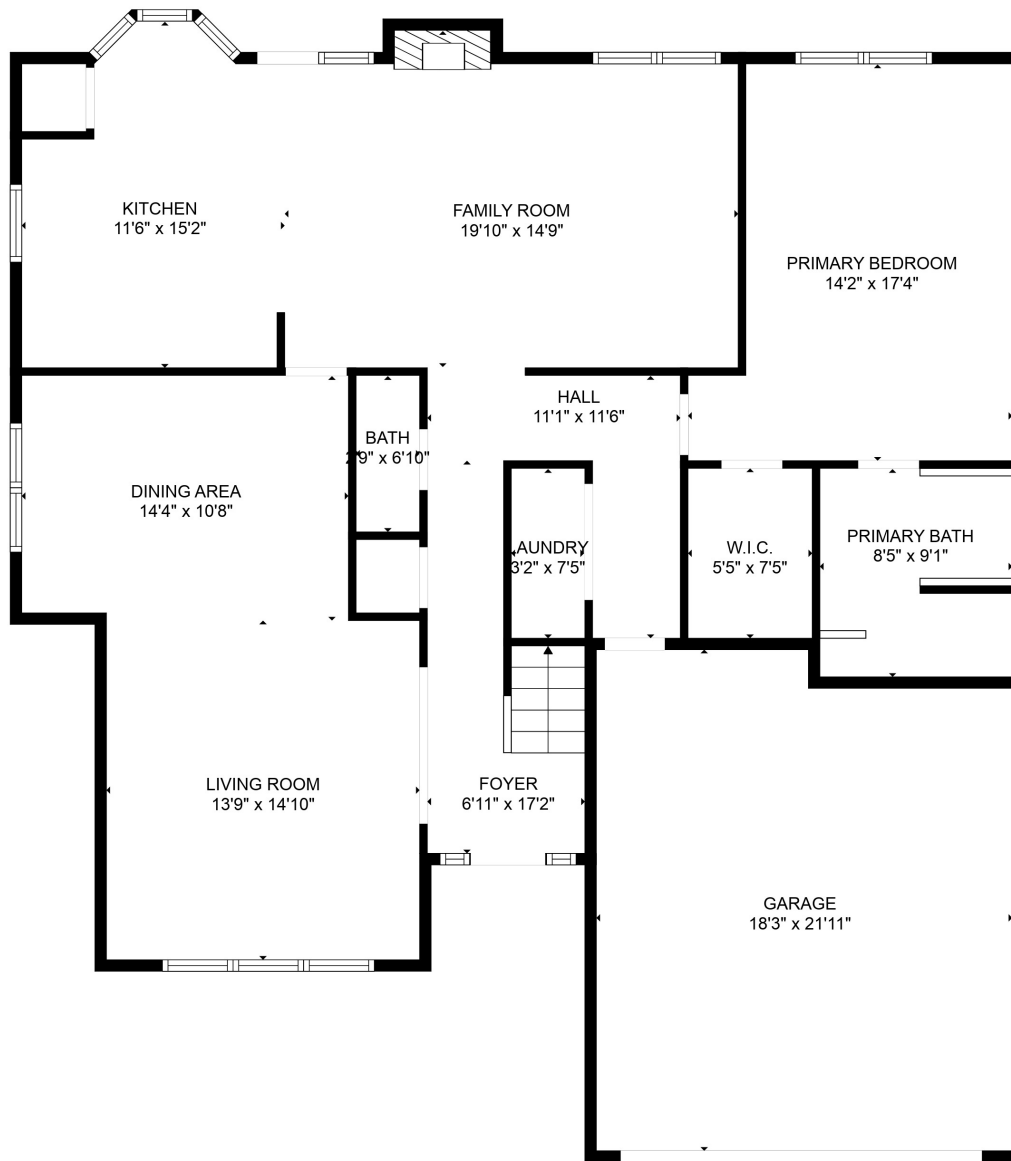

Total scanned area: 3111 sq. ft

SIZES AND DIMENSIONS ARE APPROXIMATE. ACTUAL MAY VARY.

Total scanned area: 3111 sq. ft

SIZES AND DIMENSIONS ARE APPROXIMATE. ACTUAL MAY VARY.

Total scanned area: 3111 sq. ft

SIZES AND DIMENSIONS ARE APPROXIMATE. ACTUAL MAY VARY.