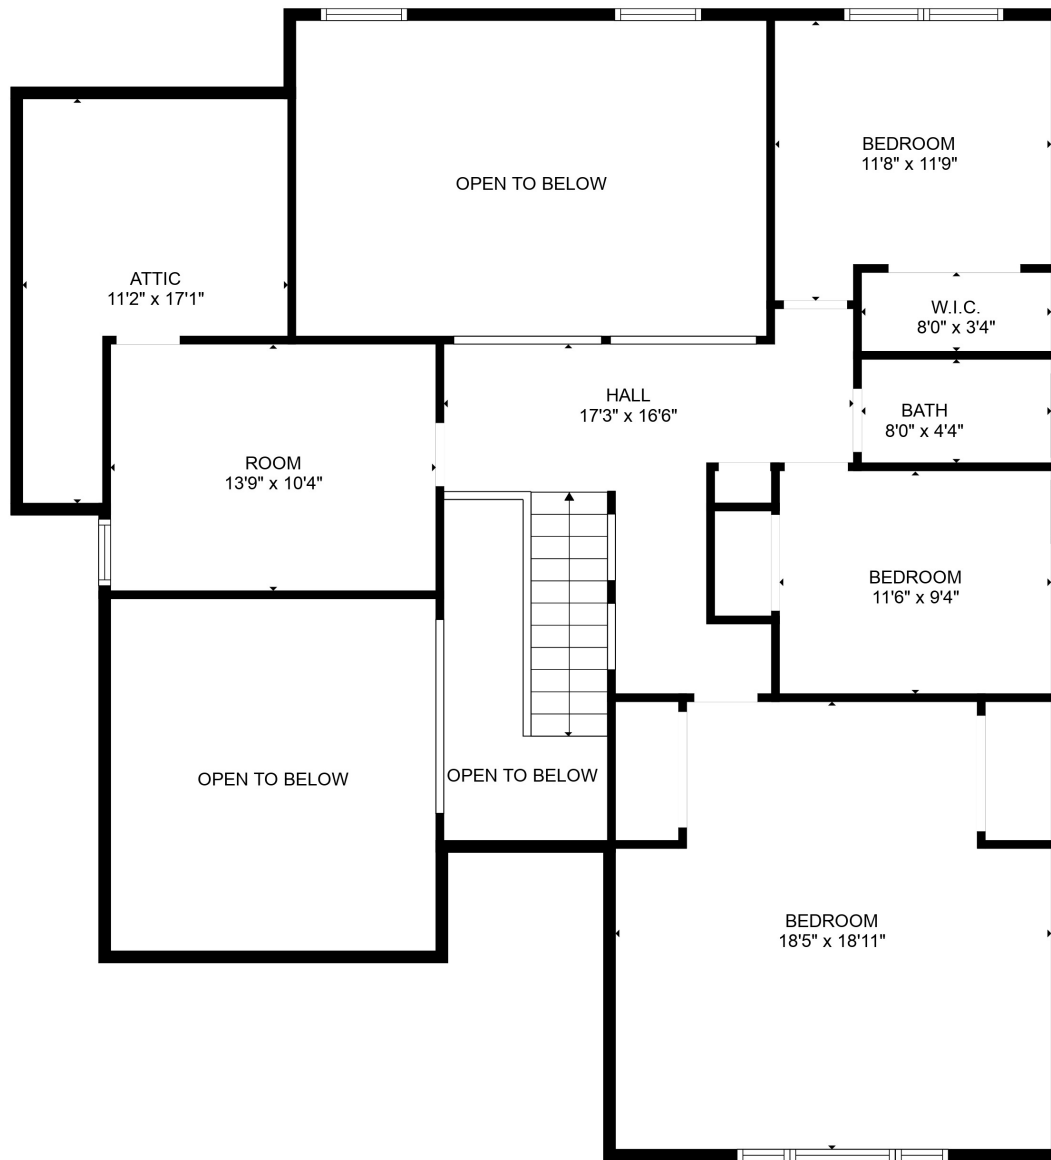

Total scanned area: 3111 sq. ft

SIZES AND DIMENSIONS ARE APPROXIMATE. ACTUAL MAY VARY.

Total scanned area: 3111 sq. ft

SIZES AND DIMENSIONS ARE APPROXIMATE. ACTUAL MAY VARY.

Total scanned area: 3111 sq. ft

SIZES AND DIMENSIONS ARE APPROXIMATE. ACTUAL MAY VARY.