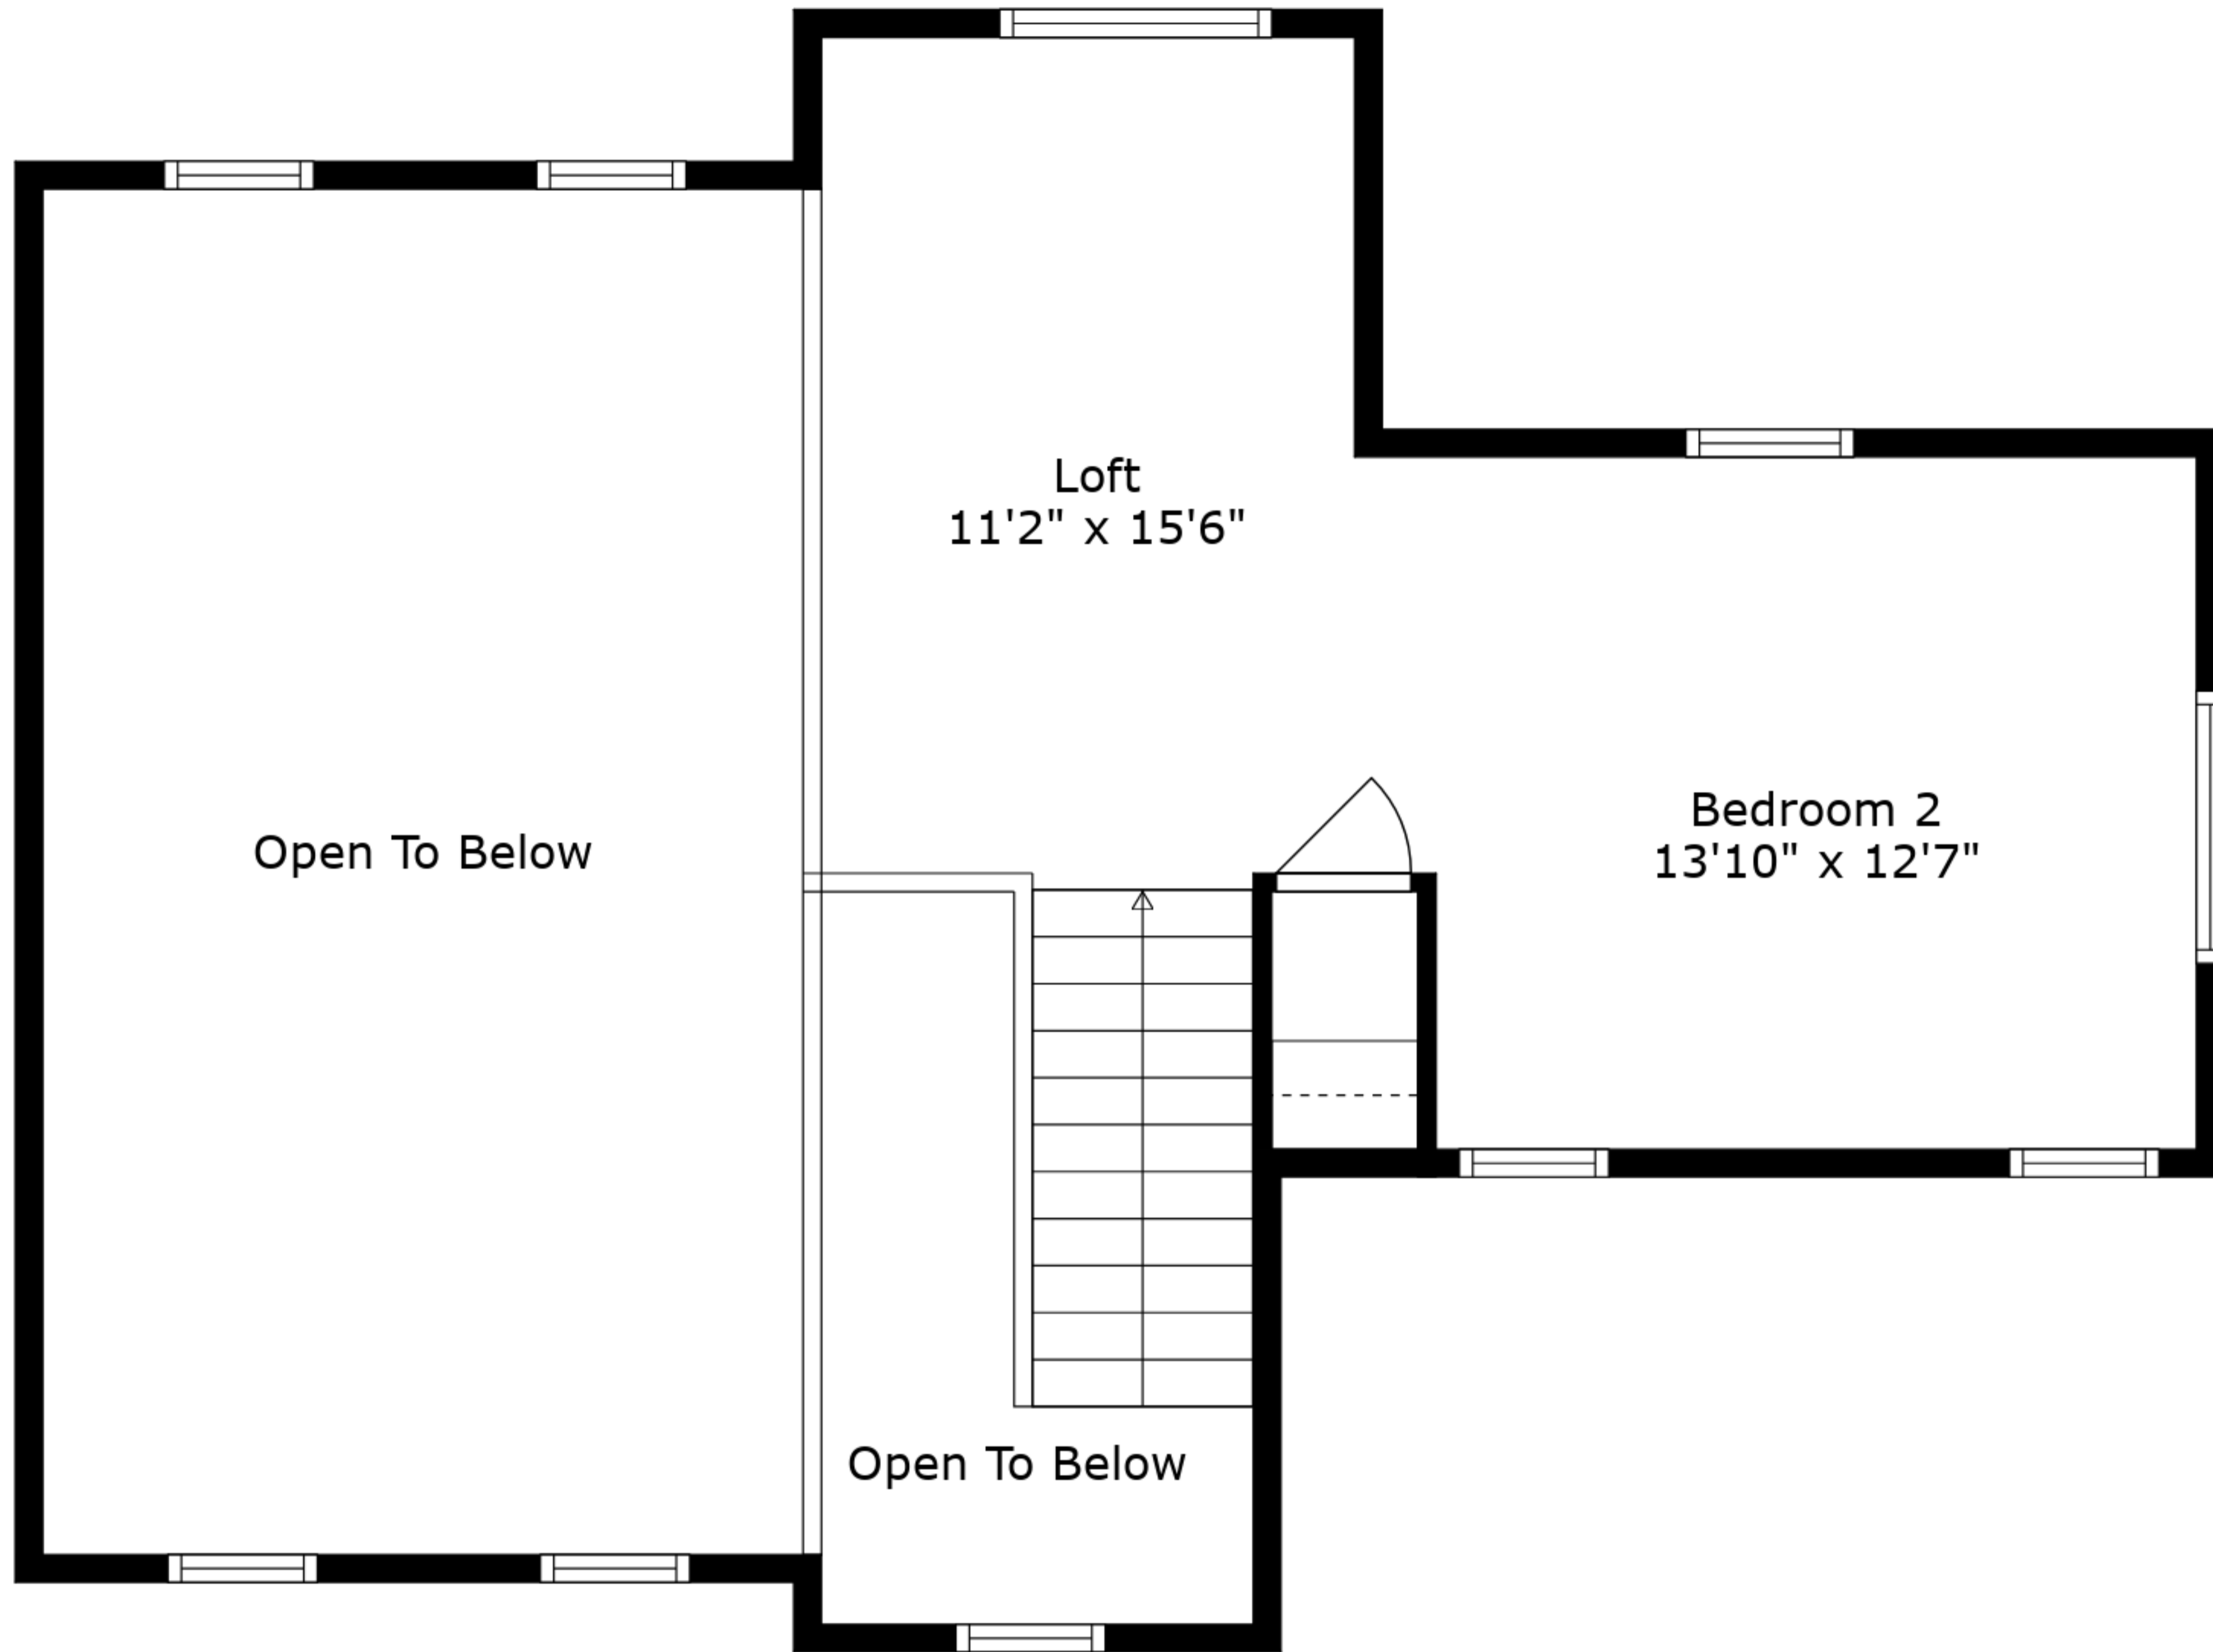

**ESTIMATED AREAS**

GLA LOWER FLOOR: 1049 sq. ft EXCLUDED AREAS 70 sq. ft  
 GLA MAIN FLOOR: 1016 sq. ft EXCLUDED AREAS 105 sq. ft  
 GLA UPPER FLOOR: 260 sq. ft EXCLUDED AREAS 615 sq. ft  
 Total GLA 2325 sq. ft, total area 2676 sq. ft

Sizes And Dimensions Are Approximate. Actual May Vary.

**ESTIMATED AREAS**

GLA LOWER FLOOR: 1049 sq. ft EXCLUDED AREAS 70 sq. ft  
 GLA MAIN FLOOR: 1016 sq. ft EXCLUDED AREAS 105 sq. ft  
 GLA UPPER FLOOR: 260 sq. ft EXCLUDED AREAS 615 sq. ft  
 Total GLA 2325 sq. ft, total area 2676 sq. ft

Sizes And Dimensions Are Approximate. Actual May Vary.

Main Floor

Upper Floor

Lower Floor

**ESTIMATED AREAS**

GLA LOWER FLOOR: 1049 sq. ft EXCLUDED AREAS 70 sq. ft  
 GLA MAIN FLOOR: 1016 sq. ft EXCLUDED AREAS 105 sq. ft  
 GLA UPPER FLOOR: 260 sq. ft EXCLUDED AREAS 615 sq. ft  
 Total GLA 2325 sq. ft, total area 2676 sq. ft