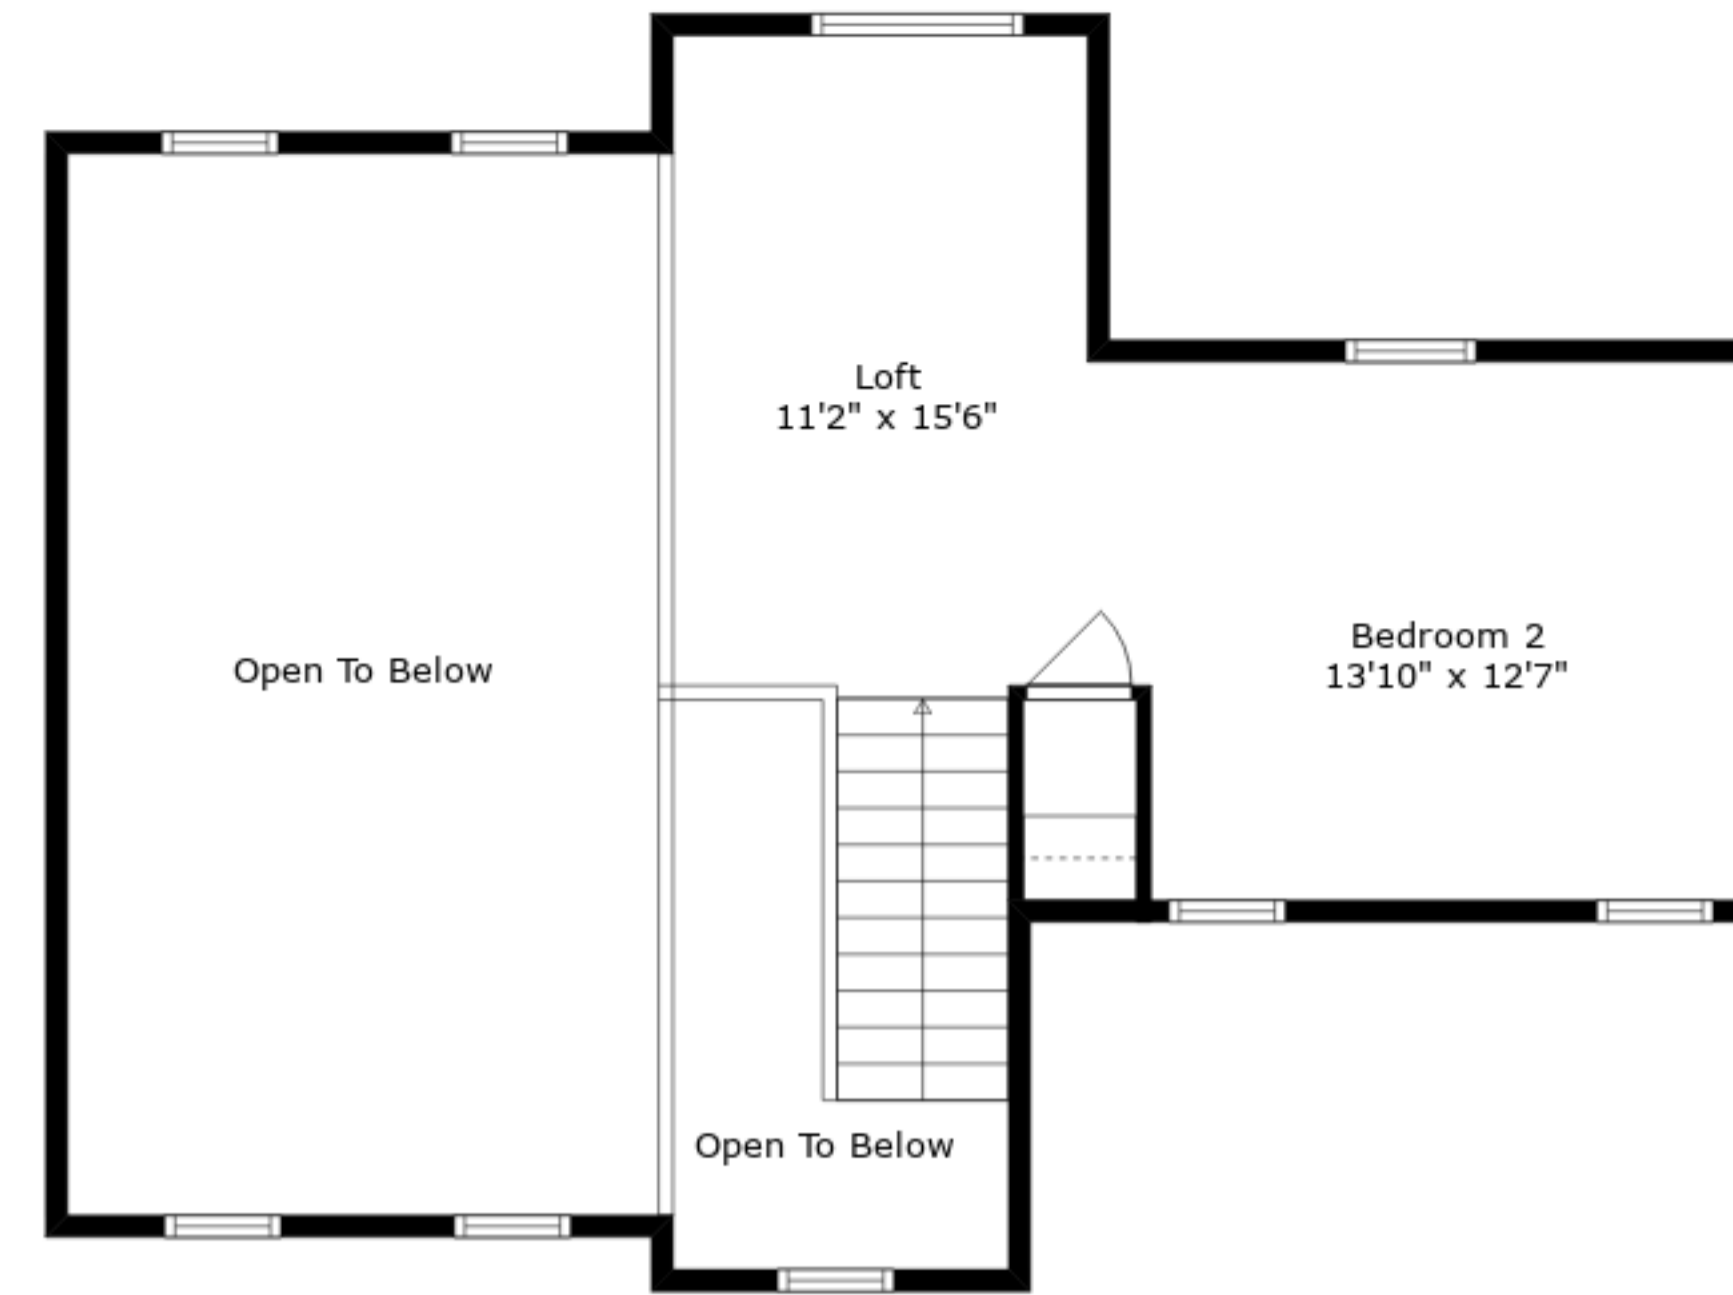

Sizes And Dimensions Are Approximate. Actual May Vary.

**ESTIMATED AREAS**

GLA LOWER FLOOR: 1049 sq. ft EXCLUDED AREAS 70 sq. ft  
 GLA MAIN FLOOR: 1016 sq. ft EXCLUDED AREAS 105 sq. ft  
 GLA UPPER FLOOR: 260 sq. ft EXCLUDED AREAS 615 sq. ft  
 Total GLA 2325 sq. ft, total area 2676 sq. ft

Sizes And Dimensions Are Approximate. Actual May Vary.

Main Floor

Upper Floor

Lower Floor

**ESTIMATED AREAS**

GLA LOWER FLOOR: 1049 sq. ft EXCLUDED AREAS 70 sq. ft  
 GLA MAIN FLOOR: 1016 sq. ft EXCLUDED AREAS 105 sq. ft  
 GLA UPPER FLOOR: 260 sq. ft EXCLUDED AREAS 615 sq. ft  
 Total GLA 2325 sq. ft, total area 2676 sq. ft

Sizes And Dimensions Are Approximate. Actual May Vary.