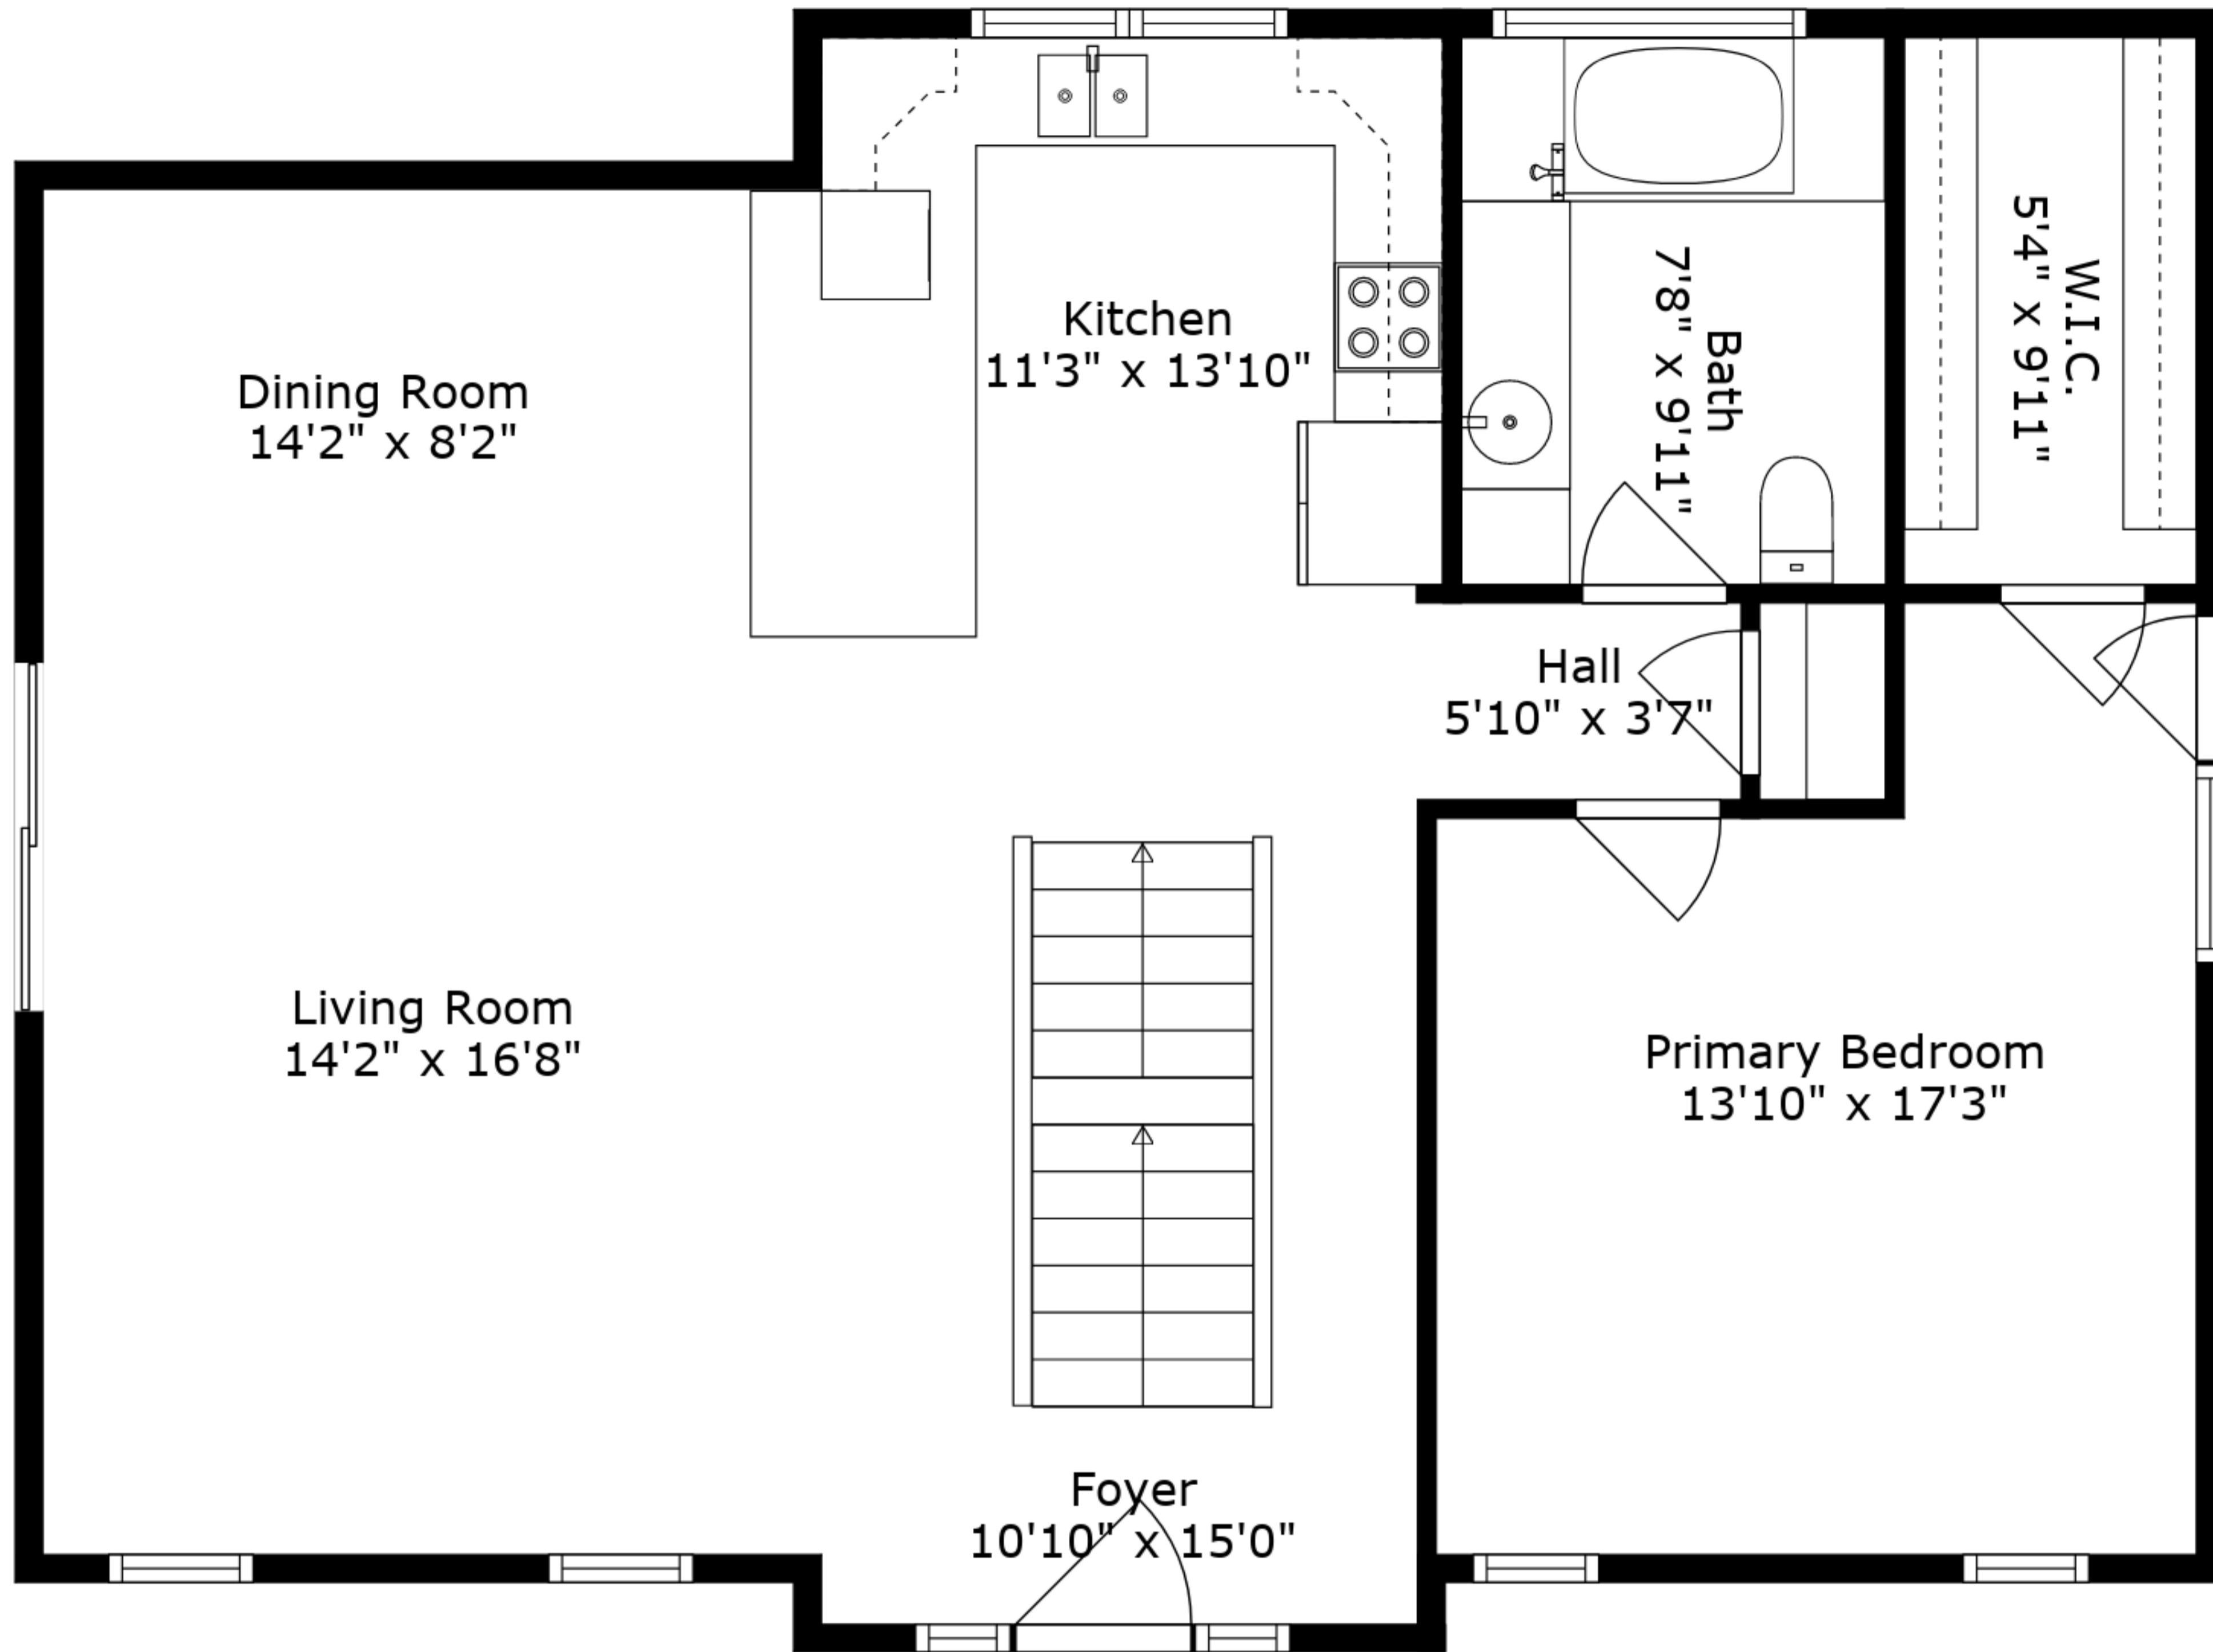

**ESTIMATED AREAS**

GLA LOWER FLOOR: 1049 sq. ft EXCLUDED AREAS 70 sq. ft  
 GLA MAIN FLOOR: 1016 sq. ft EXCLUDED AREAS 105 sq. ft  
 GLA UPPER FLOOR: 260 sq. ft EXCLUDED AREAS 615 sq. ft  
 Total GLA 2325 sq. ft, total area 2676 sq. ft

Sizes And Dimensions Are Approximate. Actual May Vary.

**ESTIMATED AREAS**

GLA LOWER FLOOR: 1049 sq. ft EXCLUDED AREAS 70 sq. ft  
 GLA MAIN FLOOR: 1016 sq. ft EXCLUDED AREAS 105 sq. ft  
 GLA UPPER FLOOR: 260 sq. ft EXCLUDED AREAS 615 sq. ft  
 Total GLA 2325 sq. ft, total area 2676 sq. ft

Sizes And Dimensions Are Approximate. Actual May Vary.

Main Floor

Upper Floor

Lower Floor

**ESTIMATED AREAS**

GLA LOWER FLOOR: 1049 sq. ft EXCLUDED AREAS 70 sq. ft  
 GLA MAIN FLOOR: 1016 sq. ft EXCLUDED AREAS 105 sq. ft  
 GLA UPPER FLOOR: 260 sq. ft EXCLUDED AREAS 615 sq. ft  
 Total GLA 2325 sq. ft, total area 2676 sq. ft