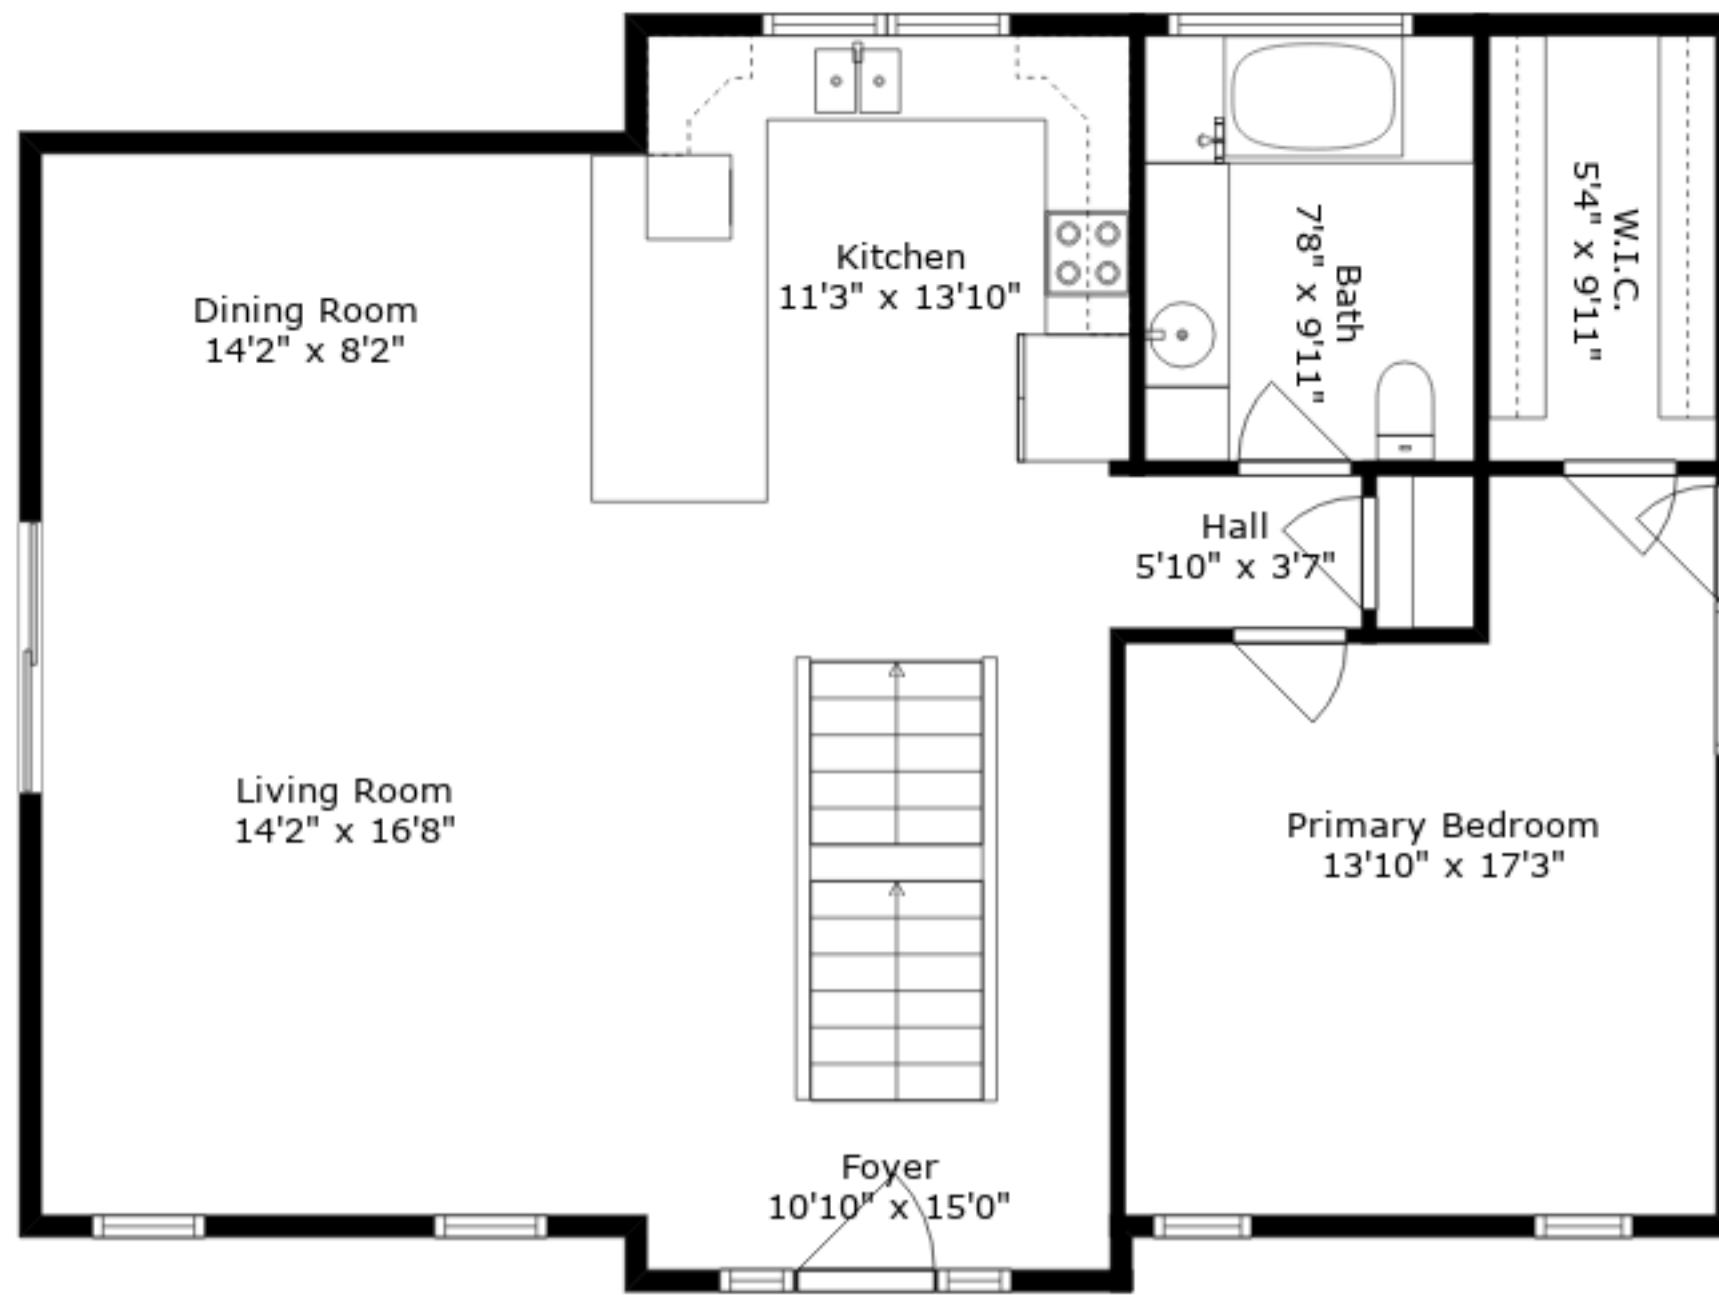

**ESTIMATED AREAS**

GLA LOWER FLOOR: 1049 sq. ft EXCLUDED AREAS 70 sq. ft  
 GLA MAIN FLOOR: 1016 sq. ft EXCLUDED AREAS 105 sq. ft  
 GLA UPPER FLOOR: 260 sq. ft EXCLUDED AREAS 615 sq. ft  
 Total GLA 2325 sq. ft, total area 2676 sq. ft

Sizes And Dimensions Are Approximate. Actual May Vary.

**ESTIMATED AREAS**

GLA LOWER FLOOR: 1049 sq. ft EXCLUDED AREAS 70 sq. ft  
 GLA MAIN FLOOR: 1016 sq. ft EXCLUDED AREAS 105 sq. ft  
 GLA UPPER FLOOR: 260 sq. ft EXCLUDED AREAS 615 sq. ft  
 Total GLA 2325 sq. ft, total area 2676 sq. ft

Sizes And Dimensions Are Approximate. Actual May Vary.

Main Floor

Upper Floor

Lower Floor

**ESTIMATED AREAS**

GLA LOWER FLOOR: 1049 sq. ft EXCLUDED AREAS 70 sq. ft  
 GLA MAIN FLOOR: 1016 sq. ft EXCLUDED AREAS 105 sq. ft  
 GLA UPPER FLOOR: 260 sq. ft EXCLUDED AREAS 615 sq. ft  
 Total GLA 2325 sq. ft, total area 2676 sq. ft