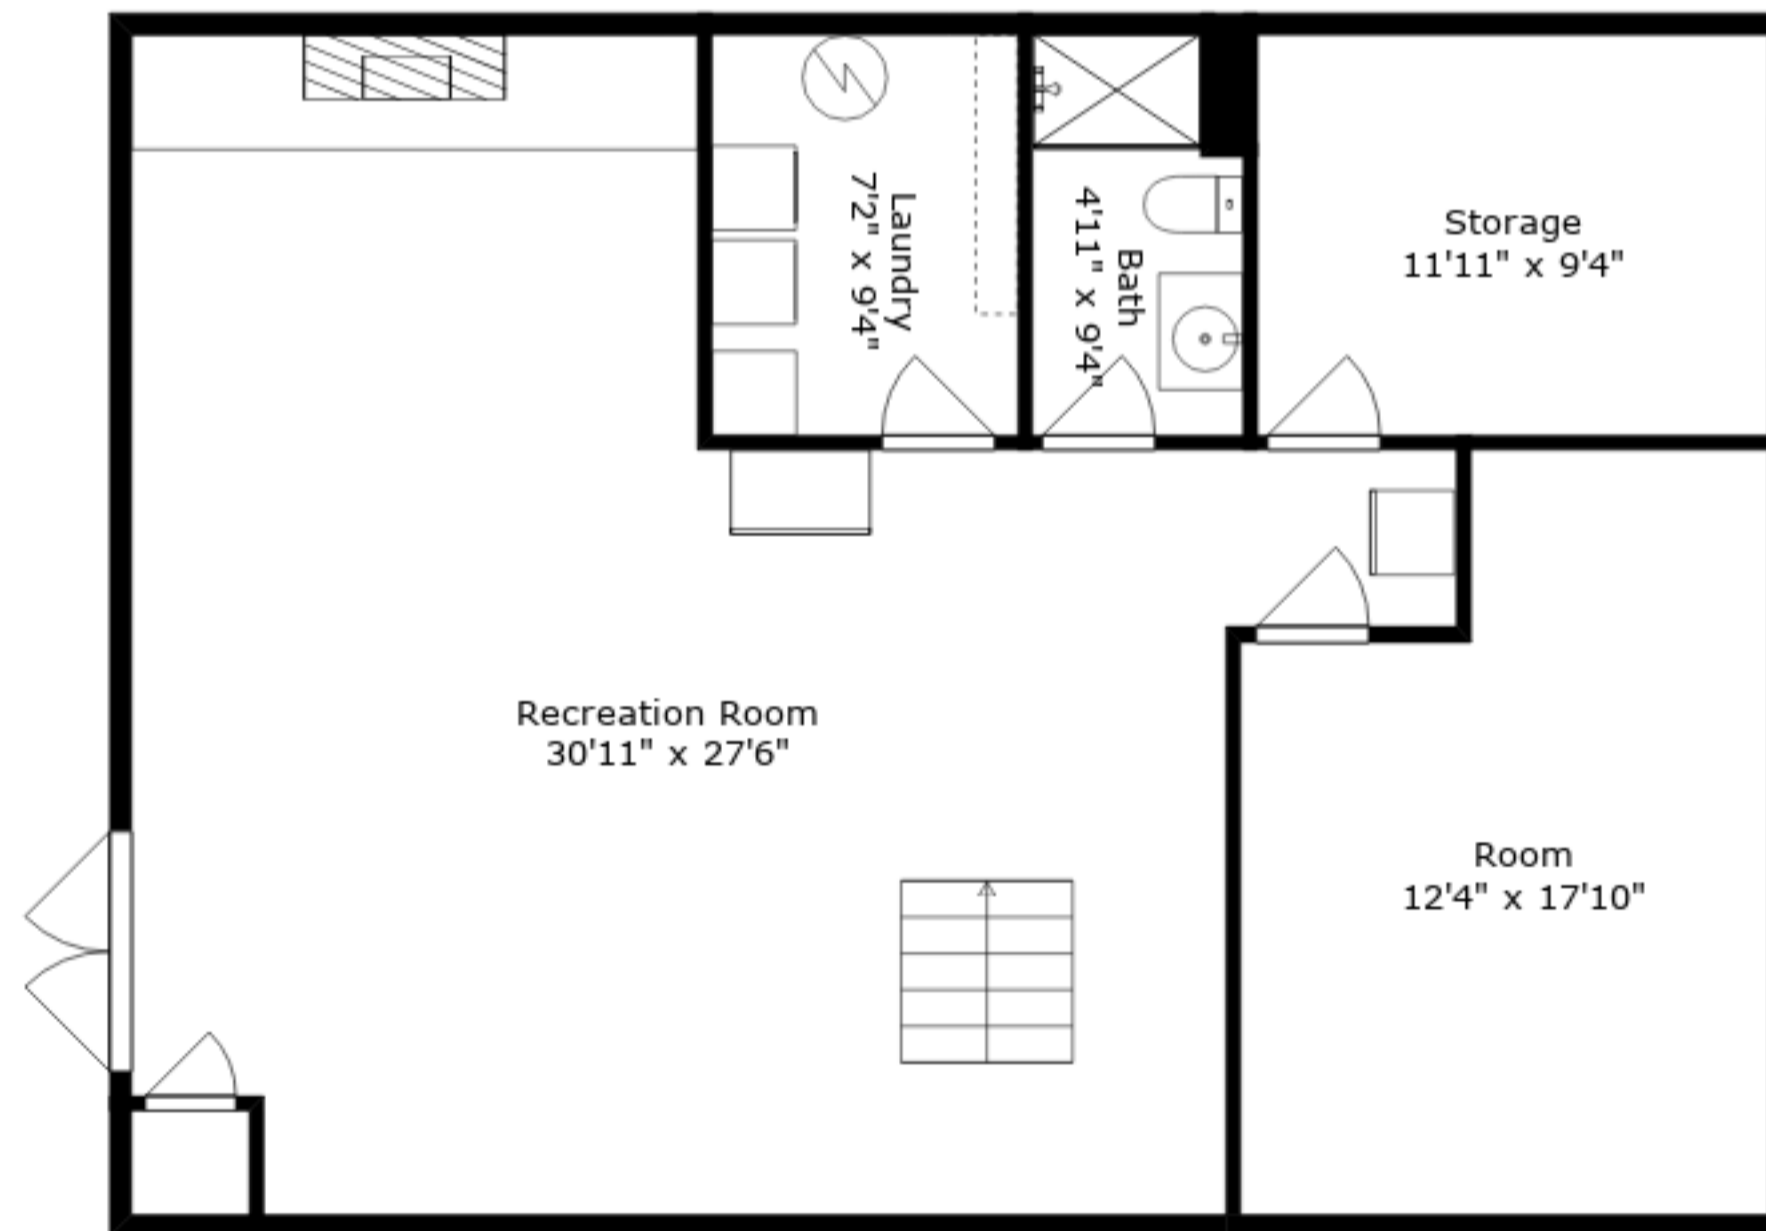

Sizes And Dimensions Are Approximate. Actual May Vary.

**ESTIMATED AREAS**

GLA LOWER FLOOR: 1049 sq. ft EXCLUDED AREAS 70 sq. ft  
 GLA MAIN FLOOR: 1016 sq. ft EXCLUDED AREAS 105 sq. ft  
 GLA UPPER FLOOR: 260 sq. ft EXCLUDED AREAS 615 sq. ft  
 Total GLA 2325 sq. ft, total area 2676 sq. ft

Sizes And Dimensions Are Approximate. Actual May Vary.

Main Floor

Upper Floor

Lower Floor

**ESTIMATED AREAS**

GLA LOWER FLOOR: 1049 sq. ft EXCLUDED AREAS 70 sq. ft  
 GLA MAIN FLOOR: 1016 sq. ft EXCLUDED AREAS 105 sq. ft  
 GLA UPPER FLOOR: 260 sq. ft EXCLUDED AREAS 615 sq. ft  
 Total GLA 2325 sq. ft, total area 2676 sq. ft

Sizes And Dimensions Are Approximate. Actual May Vary.