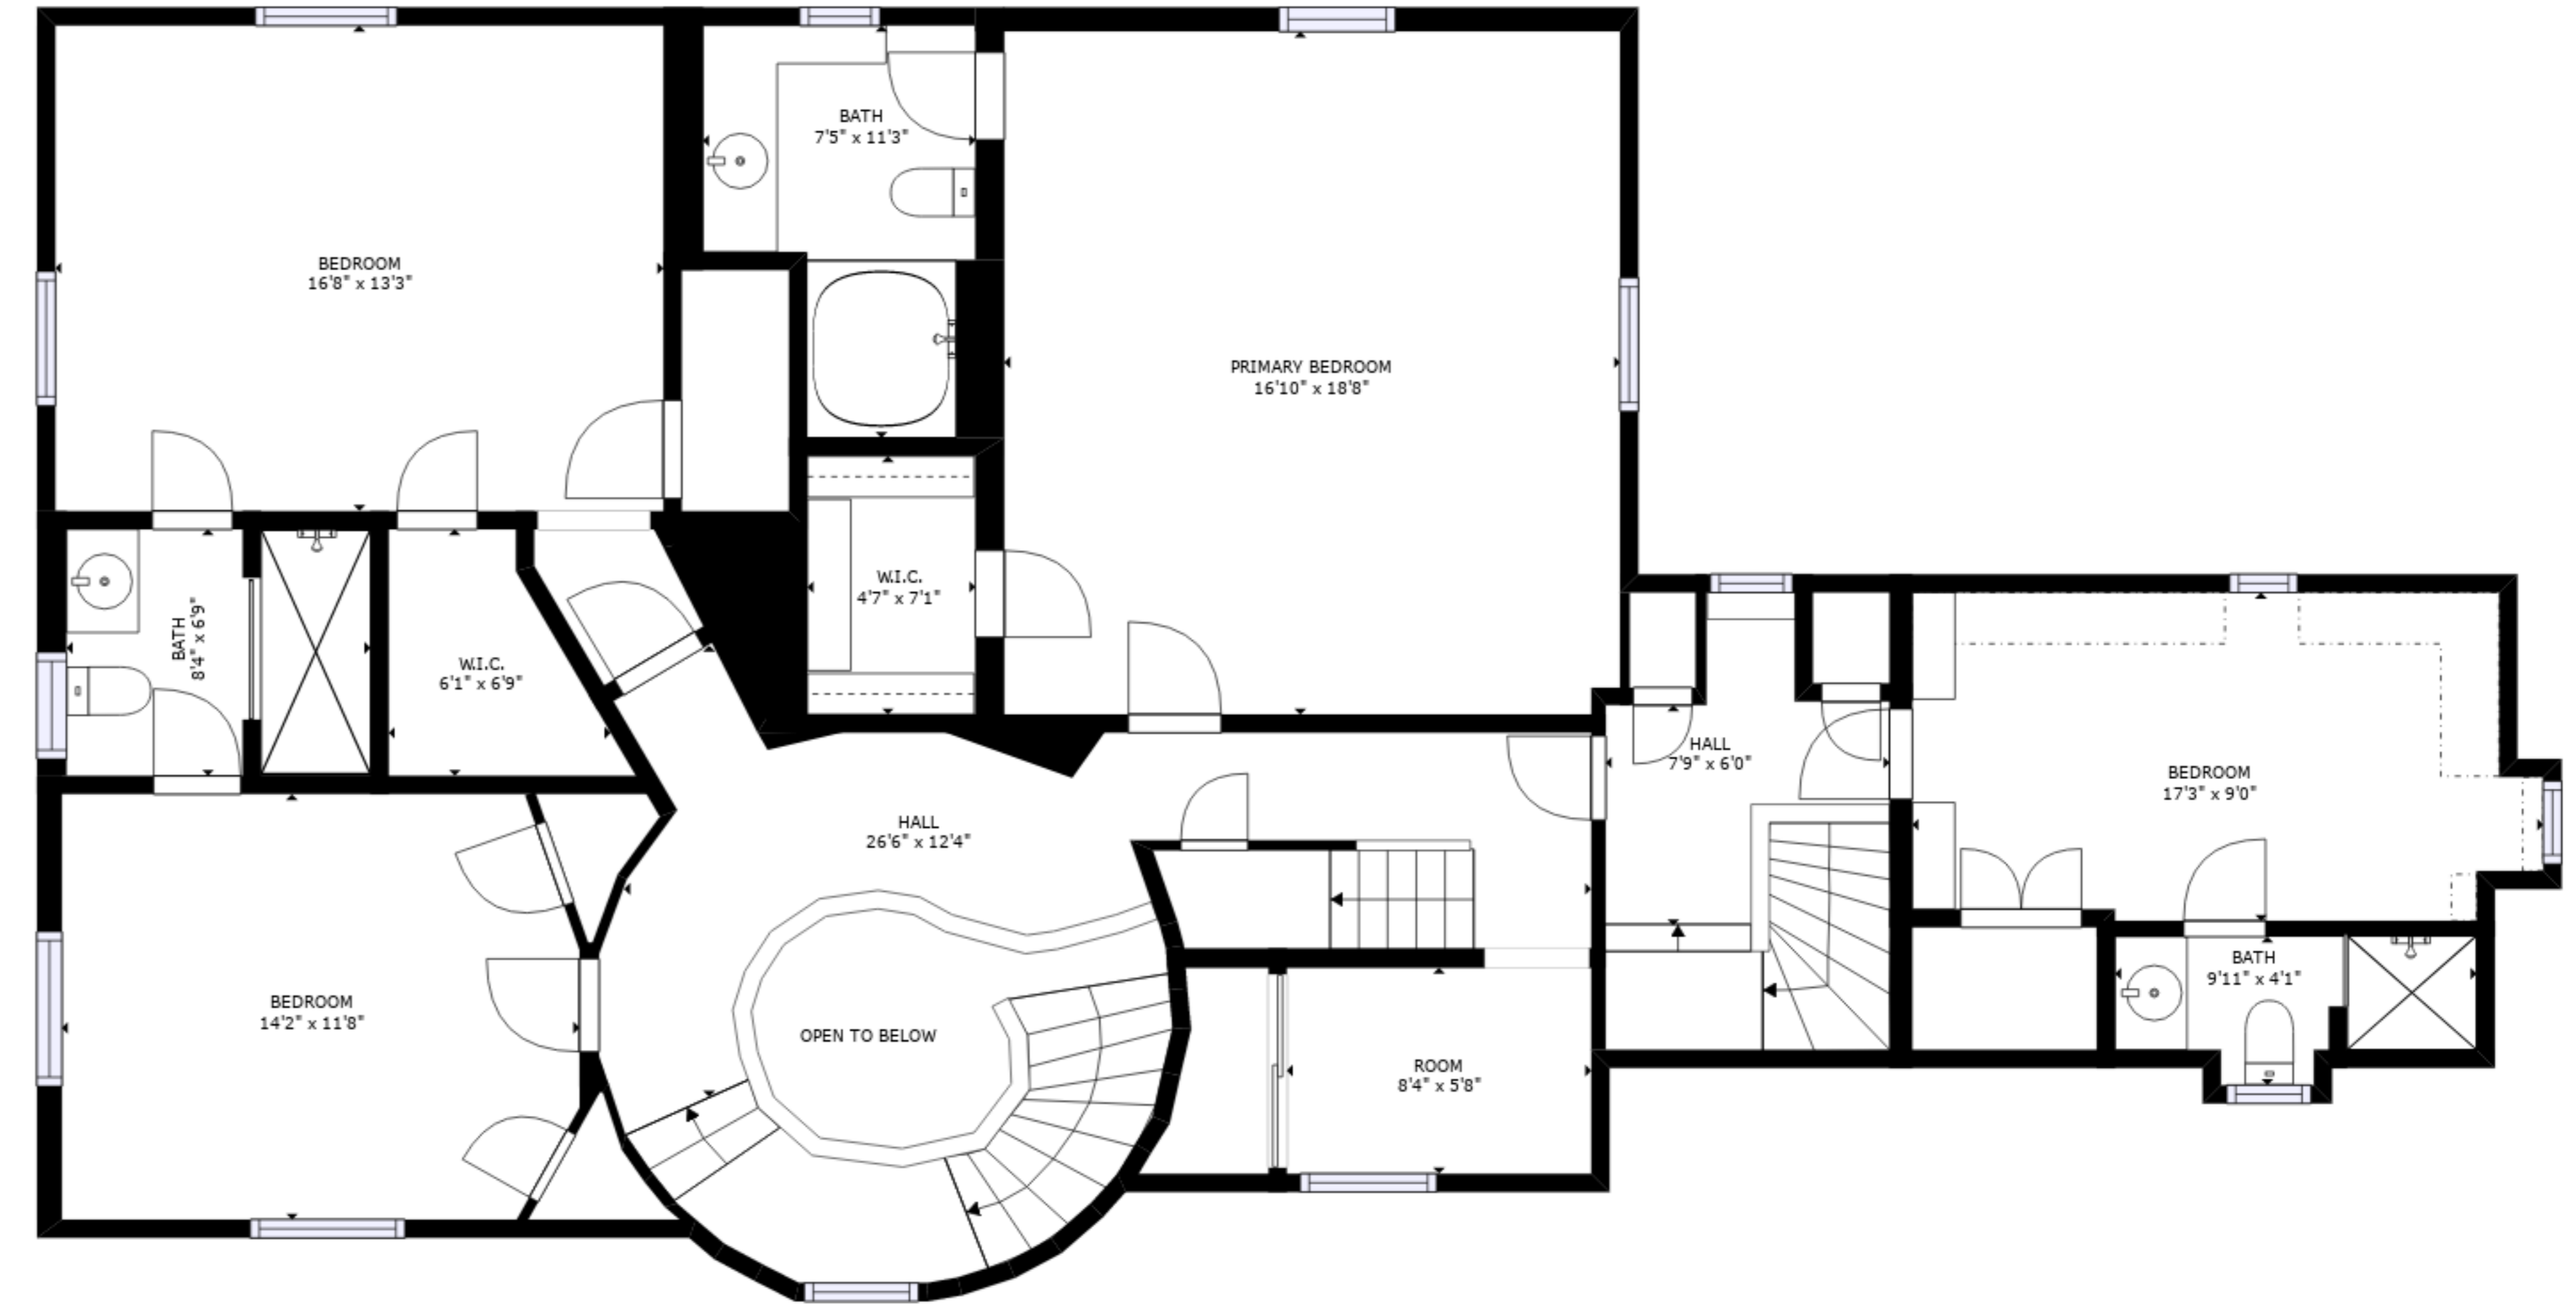

FLOOR 2

FLOOR 1

FLOOR 4

FLOOR 3

GROSS INTERNAL AREA
 FLOOR 1: 621 sq. ft, FLOOR 2: 1482 sq. ft
 FLOOR 3: 1618 sq. ft, FLOOR 4: 654 sq. ft
 EXCLUDED AREAS: , REDUCED HEADROOM BELOW 1.5M: 28 sq. ft
 TOTAL: 4374 sq. ft
 SIZES AND DIMENSIONS ARE APPROXIMATE, ACTUAL MAY VARY.