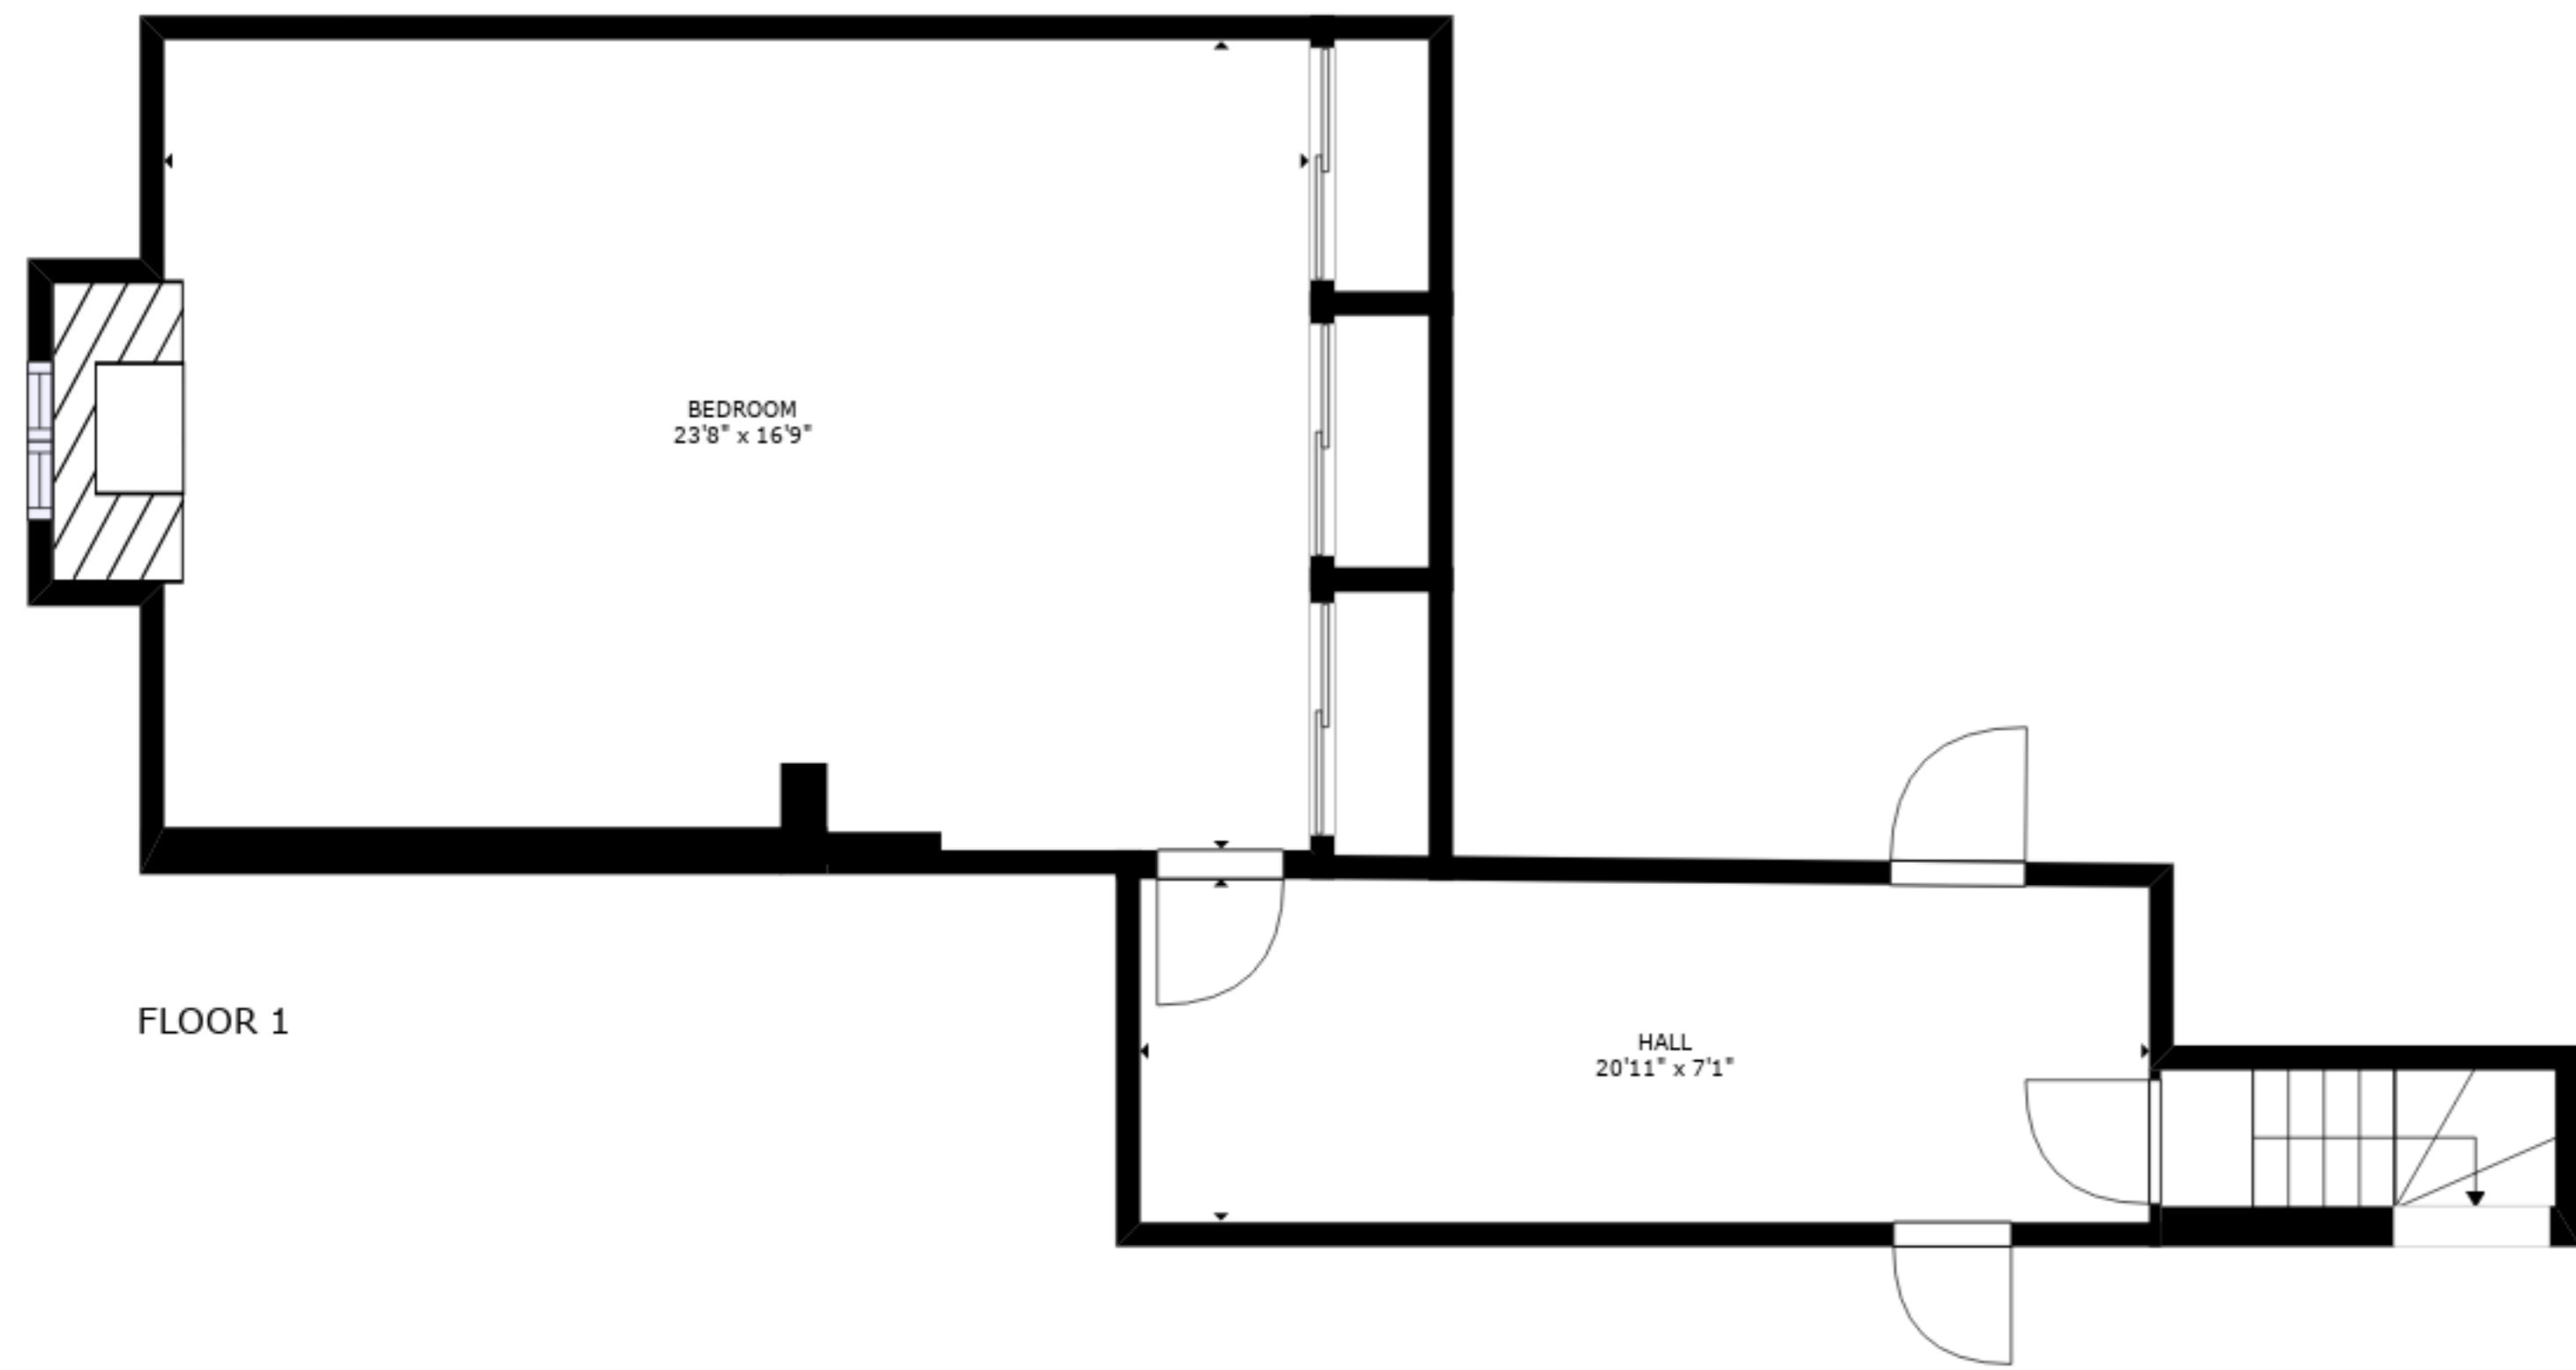

FLOOR 2

FLOOR 1

FLOOR 4

FLOOR 3

GROSS INTERNAL AREA
 FLOOR 1: 621 sq. ft, FLOOR 2: 1482 sq. ft
 FLOOR 3: 1618 sq. ft, FLOOR 4: 654 sq. ft
 EXCLUDED AREAS: , REDUCED HEADROOM BELOW 1.5M: 28 sq. ft
 TOTAL: 4374 sq. ft
 SIZES AND DIMENSIONS ARE APPROXIMATE, ACTUAL MAY VARY.