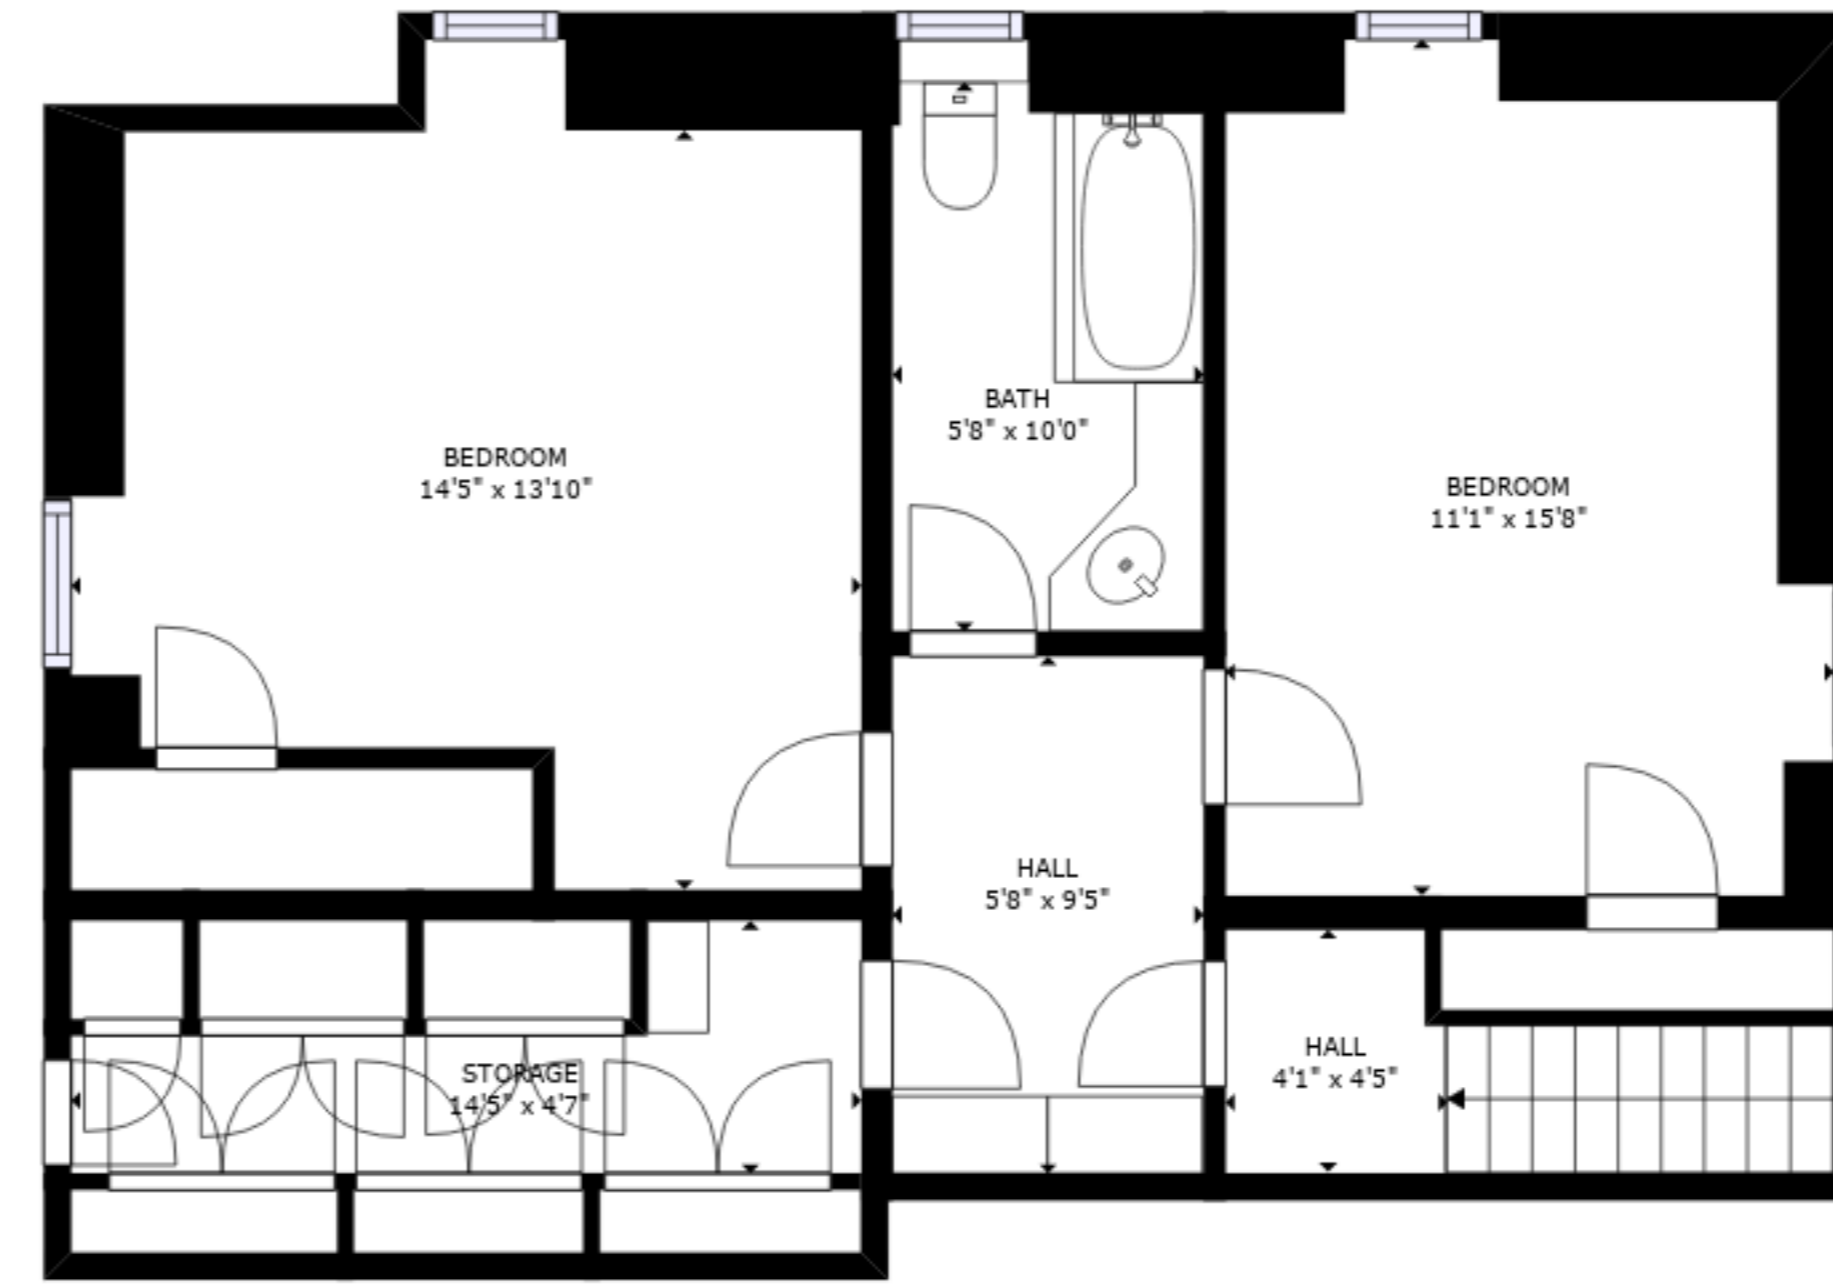

FLOOR 2

FLOOR 1

FLOOR 4

FLOOR 3

GROSS INTERNAL AREA
 FLOOR 1: 621 sq. ft, FLOOR 2: 1482 sq. ft
 FLOOR 3: 1618 sq. ft, FLOOR 4: 654 sq. ft
 EXCLUDED AREAS: , REDUCED HEADROOM BELOW 1.5M: 28 sq. ft
 TOTAL: 4374 sq. ft
 SIZES AND DIMENSIONS ARE APPROXIMATE, ACTUAL MAY VARY.