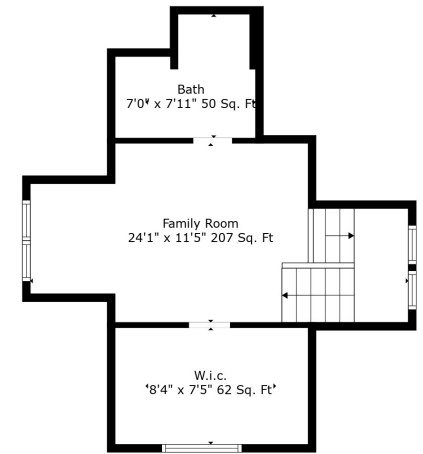

Floor 1

Floor 2

Floor 3

Floor 4

Total scanned area: 2993 sq. ft

Total scanned area: 2993 sq. ft

Total scanned area: 2993 sq. ft

Measurements Are Calculated By Cubicasa Technology. Deemed Highly Reliable But Not Guaranteed.

Total scanned area: 2993 sq. ft

Measurements Are Calculated By Cubicasa Technology. Deemed Highly Reliable But Not Guaranteed.

Total scanned area: 2993 sq. ft

Measurements Are Calculated By Cubicasa Technology. Deemed Highly Reliable But Not Guaranteed.