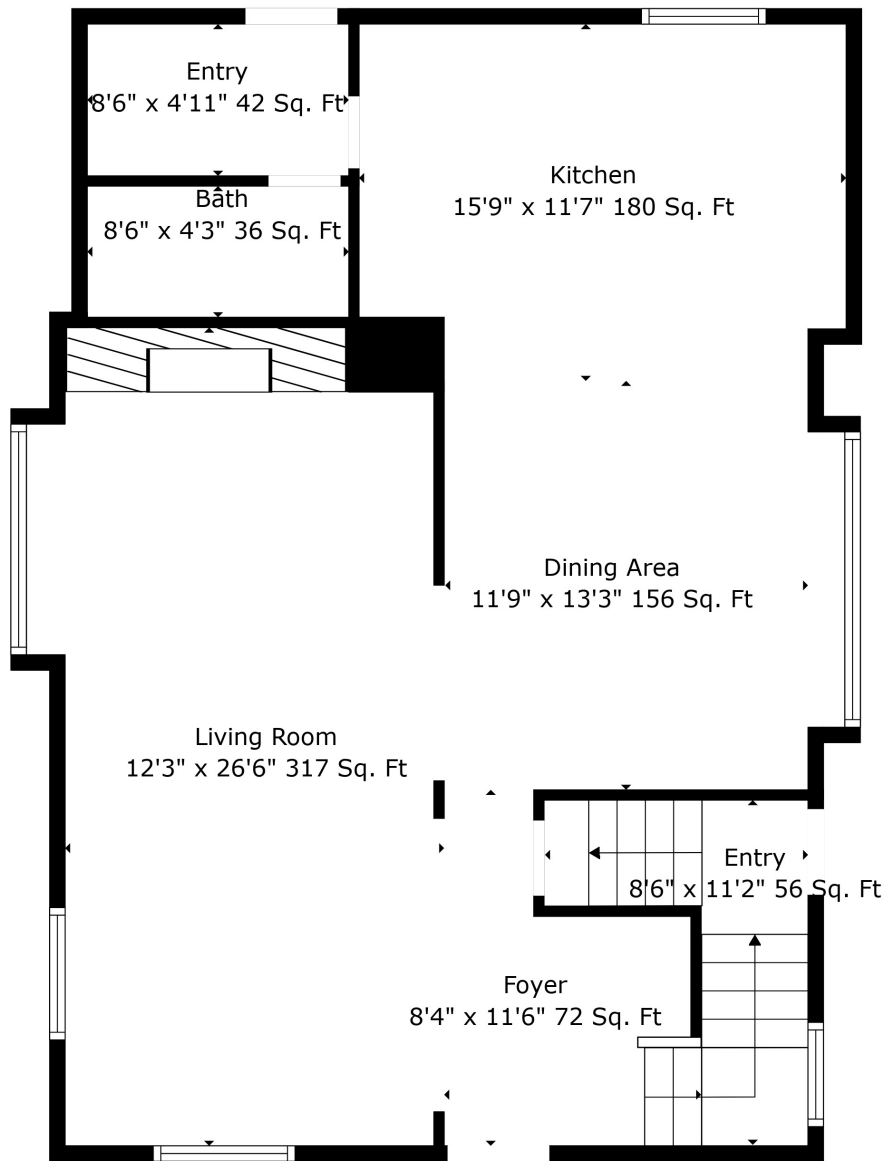

Floor 1

Floor 2

Floor 3

Floor 4

Total scanned area: 2993 sq. ft

Total scanned area: 2993 sq. ft

Total scanned area: 2993 sq. ft

Measurements Are Calculated By Cubicasa Technology. Deemed Highly Reliable But Not Guaranteed.

Total scanned area: 2993 sq. ft

Measurements Are Calculated By Cubicasa Technology. Deemed Highly Reliable But Not Guaranteed.

Total scanned area: 2993 sq. ft

Measurements Are Calculated By Cubicasa Technology. Deemed Highly Reliable But Not Guaranteed.