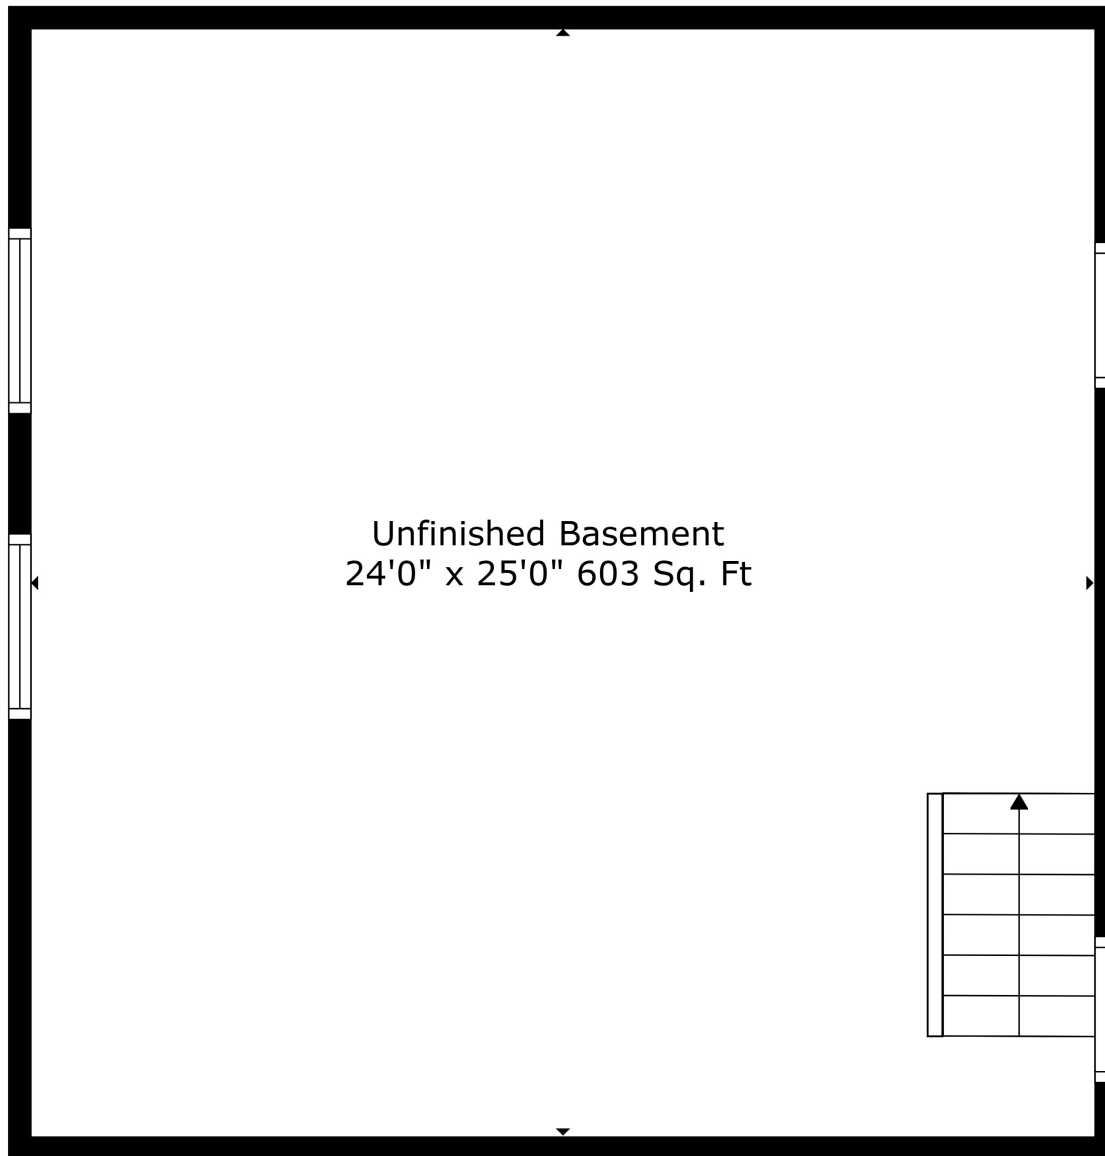

Floor 1

Floor 2

Floor 3

Floor 4

Total scanned area: 2993 sq. ft

Total scanned area: 2993 sq. ft

Total scanned area: 2993 sq. ft

Measurements Are Calculated By Cubicasa Technology. Deemed Highly Reliable But Not Guaranteed.

Total scanned area: 2993 sq. ft

Measurements Are Calculated By Cubicasa Technology. Deemed Highly Reliable But Not Guaranteed.

Total scanned area: 2993 sq. ft

Measurements Are Calculated By Cubicasa Technology. Deemed Highly Reliable But Not Guaranteed.