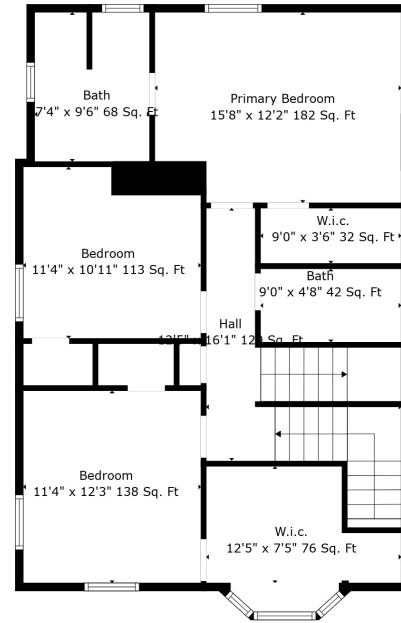

Floor 1

Floor 2

Floor 3

Floor 4

Total scanned area: 2993 sq. ft

Total scanned area: 2993 sq. ft

Total scanned area: 2993 sq. ft

Measurements Are Calculated By Cubicasa Technology. Deemed Highly Reliable But Not Guaranteed.

Total scanned area: 2993 sq. ft

Measurements Are Calculated By Cubicasa Technology. Deemed Highly Reliable But Not Guaranteed.

Total scanned area: 2993 sq. ft

Measurements Are Calculated By Cubicasa Technology. Deemed Highly Reliable But Not Guaranteed.