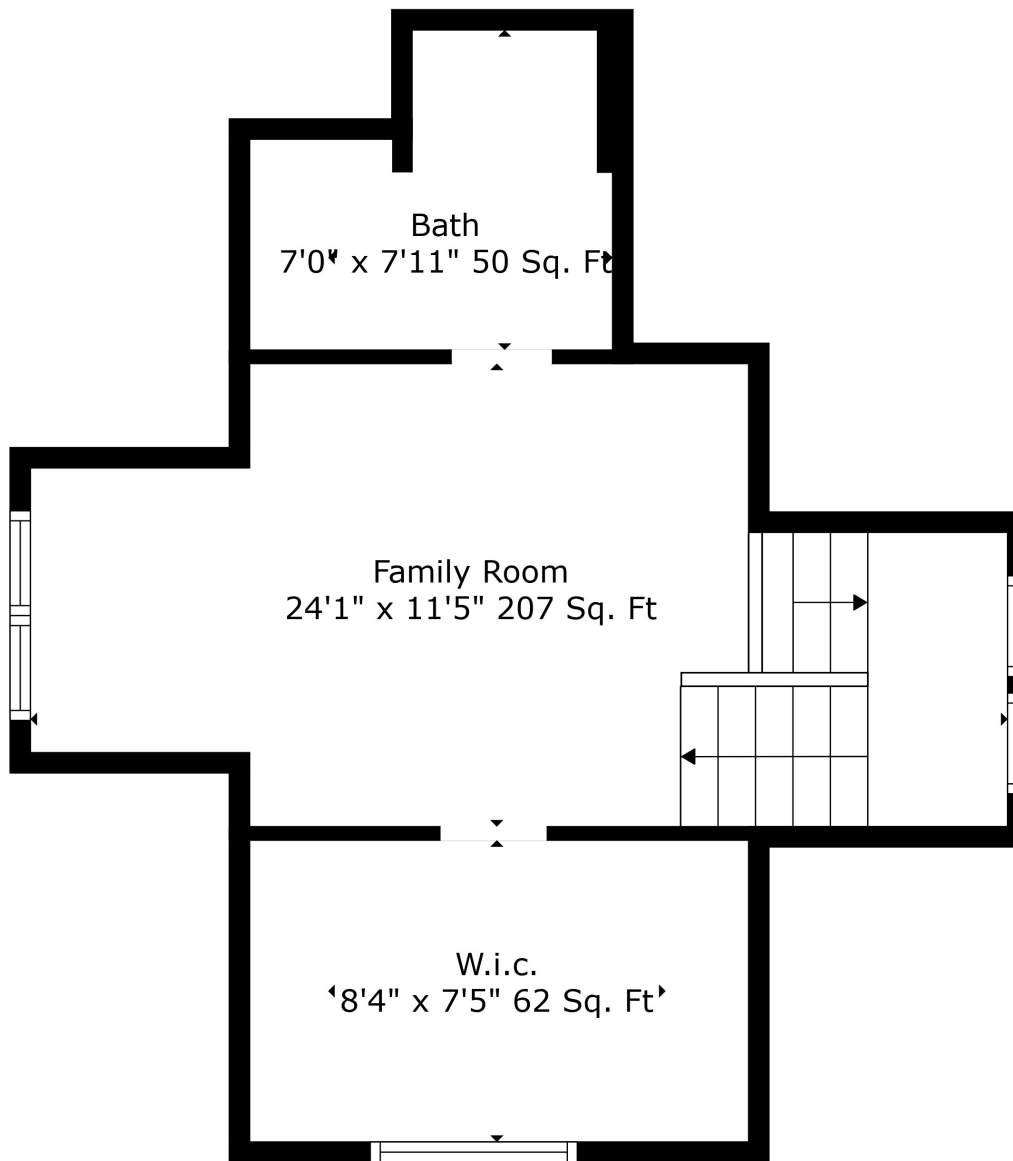

Floor 1

Floor 2

Floor 3

Floor 4

Total scanned area: 2993 sq. ft

Total scanned area: 2993 sq. ft

Total scanned area: 2993 sq. ft

Measurements Are Calculated By Cubicasa Technology. Deemed Highly Reliable But Not Guaranteed.

Total scanned area: 2993 sq. ft

Measurements Are Calculated By Cubicasa Technology. Deemed Highly Reliable But Not Guaranteed.

Total scanned area: 2993 sq. ft

Measurements Are Calculated By Cubicasa Technology. Deemed Highly Reliable But Not Guaranteed.