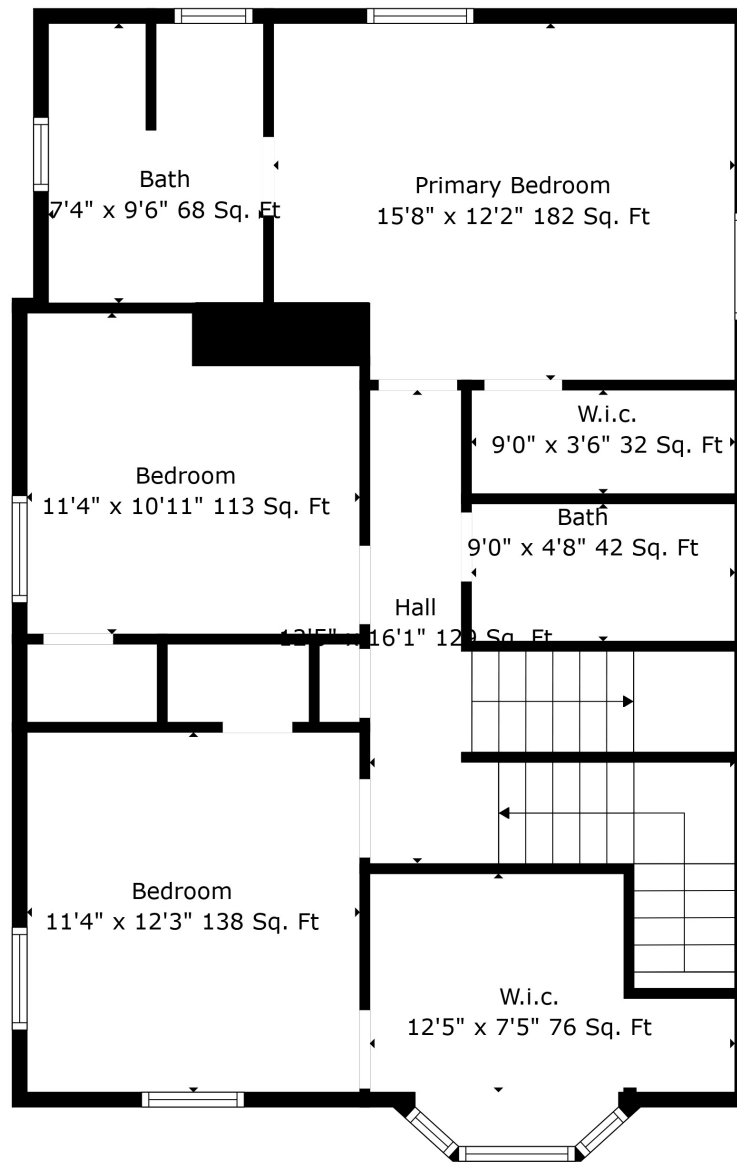

Floor 1

Floor 2

Floor 3

Floor 4

Total scanned area: 2993 sq. ft

Total scanned area: 2993 sq. ft

Total scanned area: 2993 sq. ft

Measurements Are Calculated By Cubicasa Technology. Deemed Highly Reliable But Not Guaranteed.

Total scanned area: 2993 sq. ft

Measurements Are Calculated By Cubicasa Technology. Deemed Highly Reliable But Not Guaranteed.

Total scanned area: 2993 sq. ft

Measurements Are Calculated By Cubicasa Technology. Deemed Highly Reliable But Not Guaranteed.