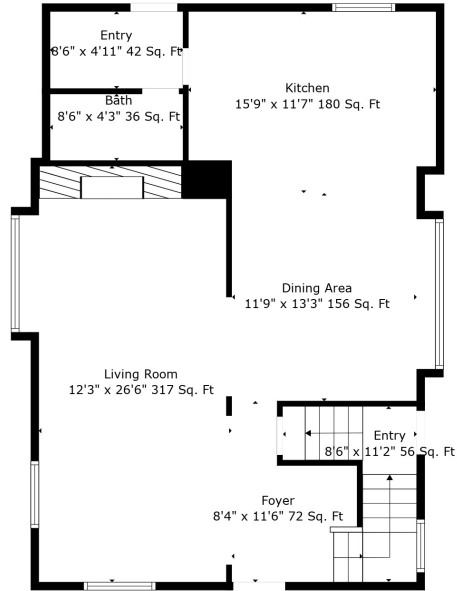

Floor 1

Floor 2

Floor 3

Floor 4

Total scanned area: 2993 sq. ft

Total scanned area: 2993 sq. ft

Total scanned area: 2993 sq. ft

Measurements Are Calculated By Cubicasa Technology. Deemed Highly Reliable But Not Guaranteed.

Total scanned area: 2993 sq. ft

Measurements Are Calculated By Cubicasa Technology. Deemed Highly Reliable But Not Guaranteed.

Total scanned area: 2993 sq. ft

Measurements Are Calculated By Cubicasa Technology. Deemed Highly Reliable But Not Guaranteed.