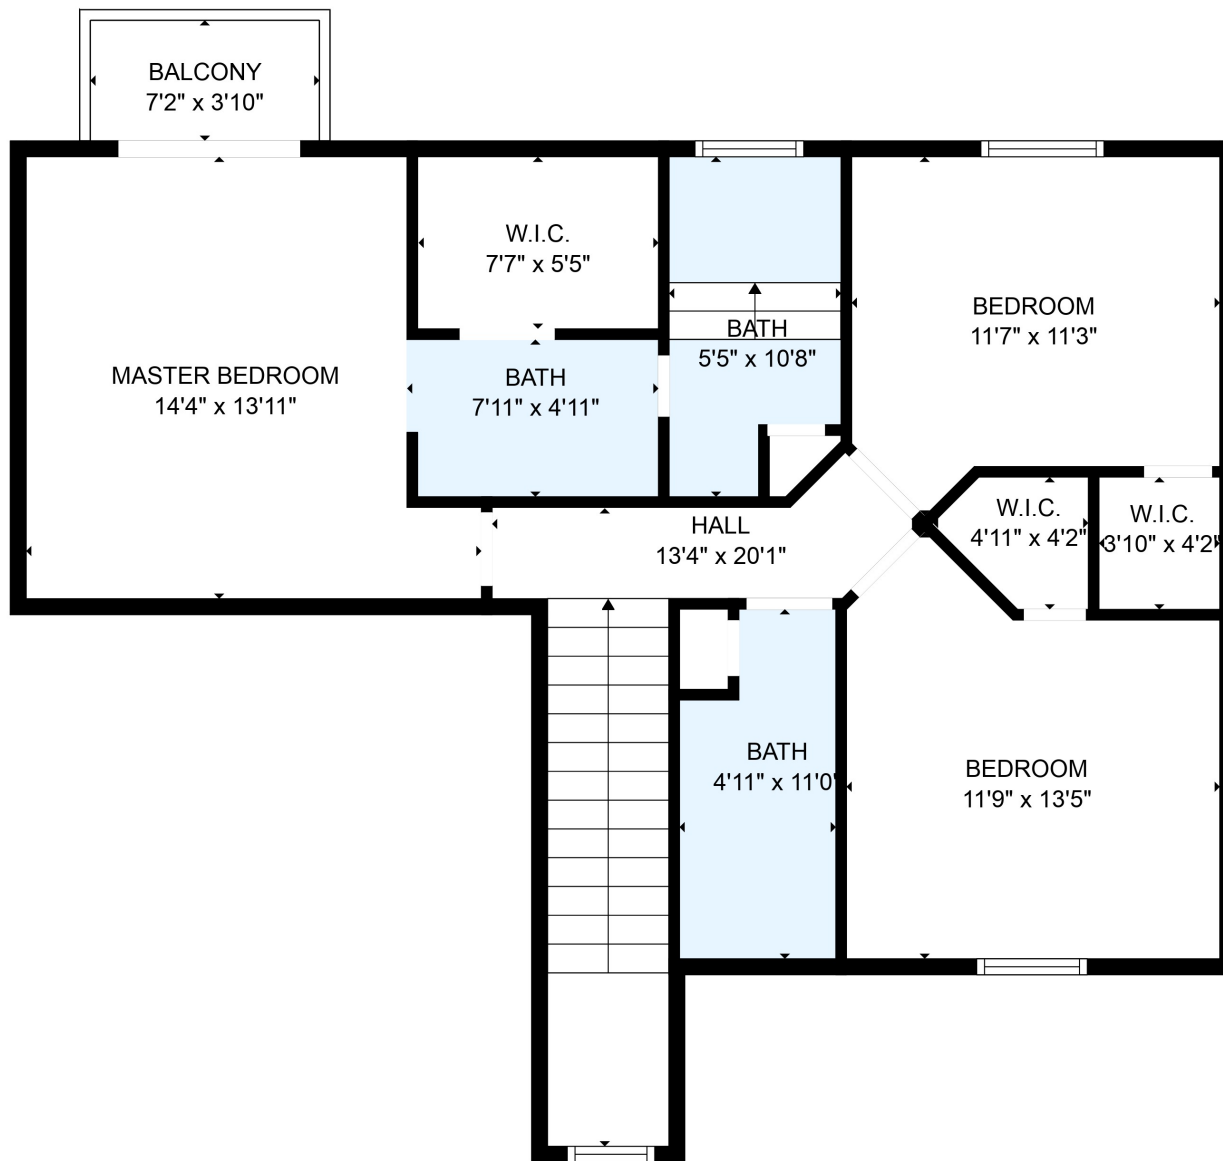

Total scanned area: 2959 sq. ft

MEASUREMENTS ARE CALCULATED BY CUBICASA TECHNOLOGY. DEEMED HIGHLY RELIABLE BUT NOT GUARANTEED.

Total scanned area: 2959 sq. ft

MEASUREMENTS ARE CALCULATED BY CUBICASA TECHNOLOGY. DEEMED HIGHLY RELIABLE BUT NOT GUARANTEED.

Total scanned area: 2959 sq. ft

MEASUREMENTS ARE CALCULATED BY CUBICASA TECHNOLOGY. DEEMED HIGHLY RELIABLE BUT NOT GUARANTEED.