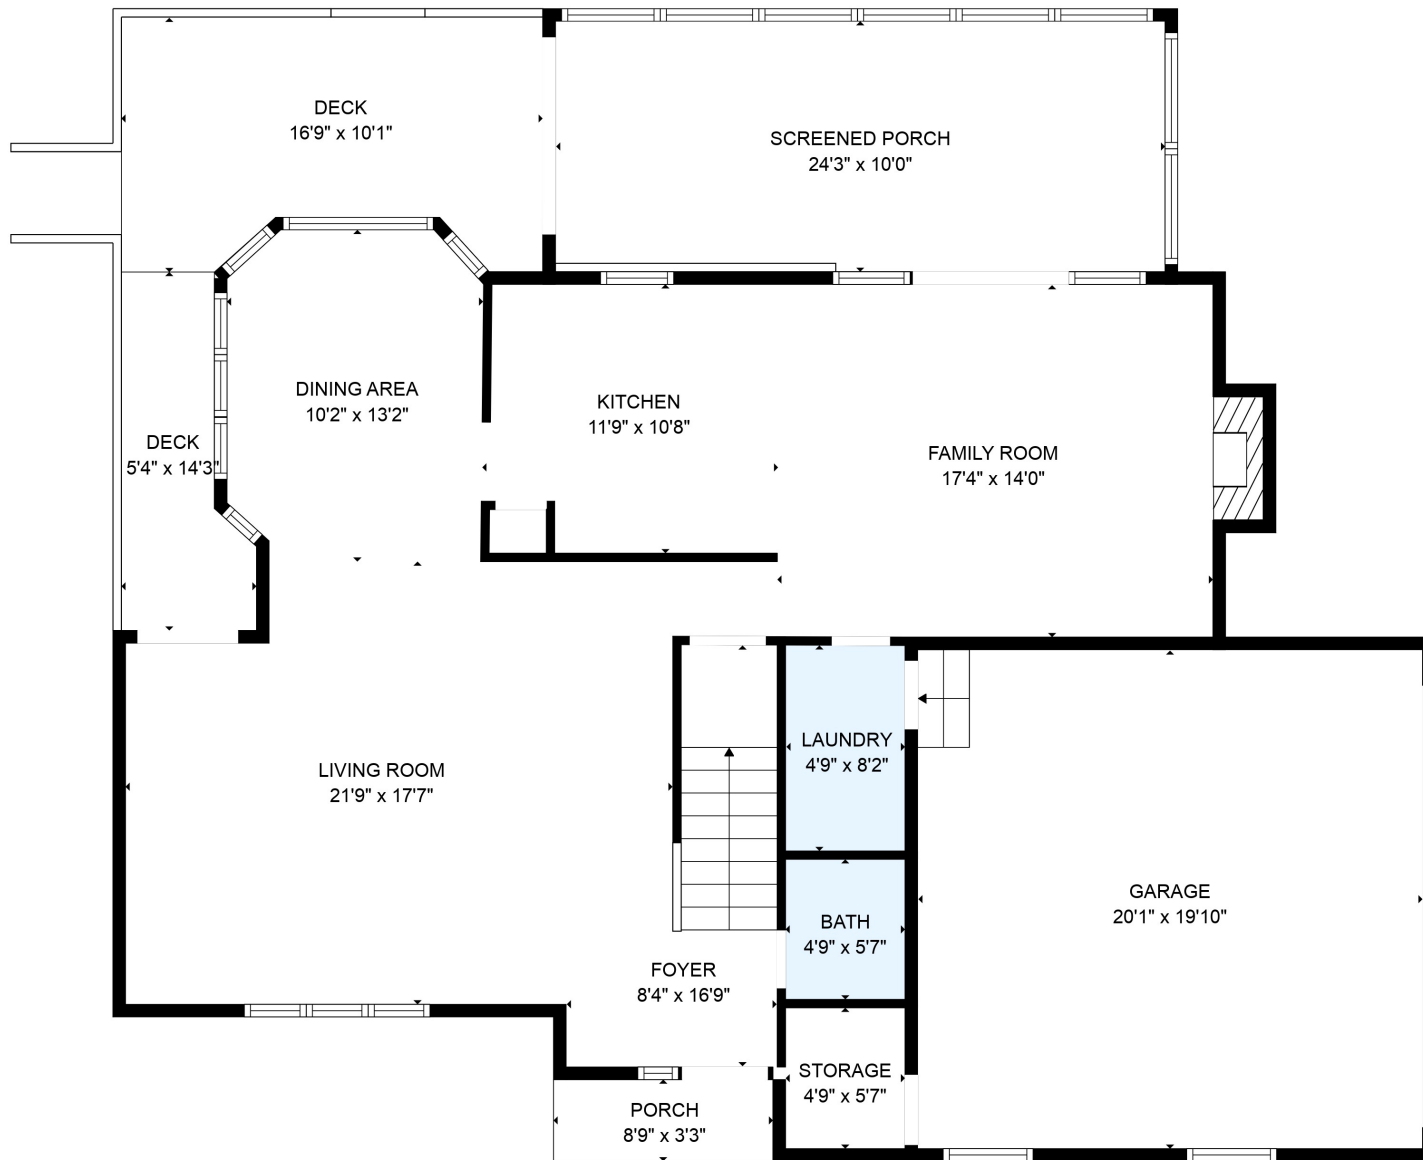

Total scanned area: 2959 sq. ft

MEASUREMENTS ARE CALCULATED BY CUBICASA TECHNOLOGY. DEEMED HIGHLY RELIABLE BUT NOT GUARANTEED.

Total scanned area: 2959 sq. ft

MEASUREMENTS ARE CALCULATED BY CUBICASA TECHNOLOGY. DEEMED HIGHLY RELIABLE BUT NOT GUARANTEED.

Total scanned area: 2959 sq. ft

MEASUREMENTS ARE CALCULATED BY CUBICASA TECHNOLOGY. DEEMED HIGHLY RELIABLE BUT NOT GUARANTEED.