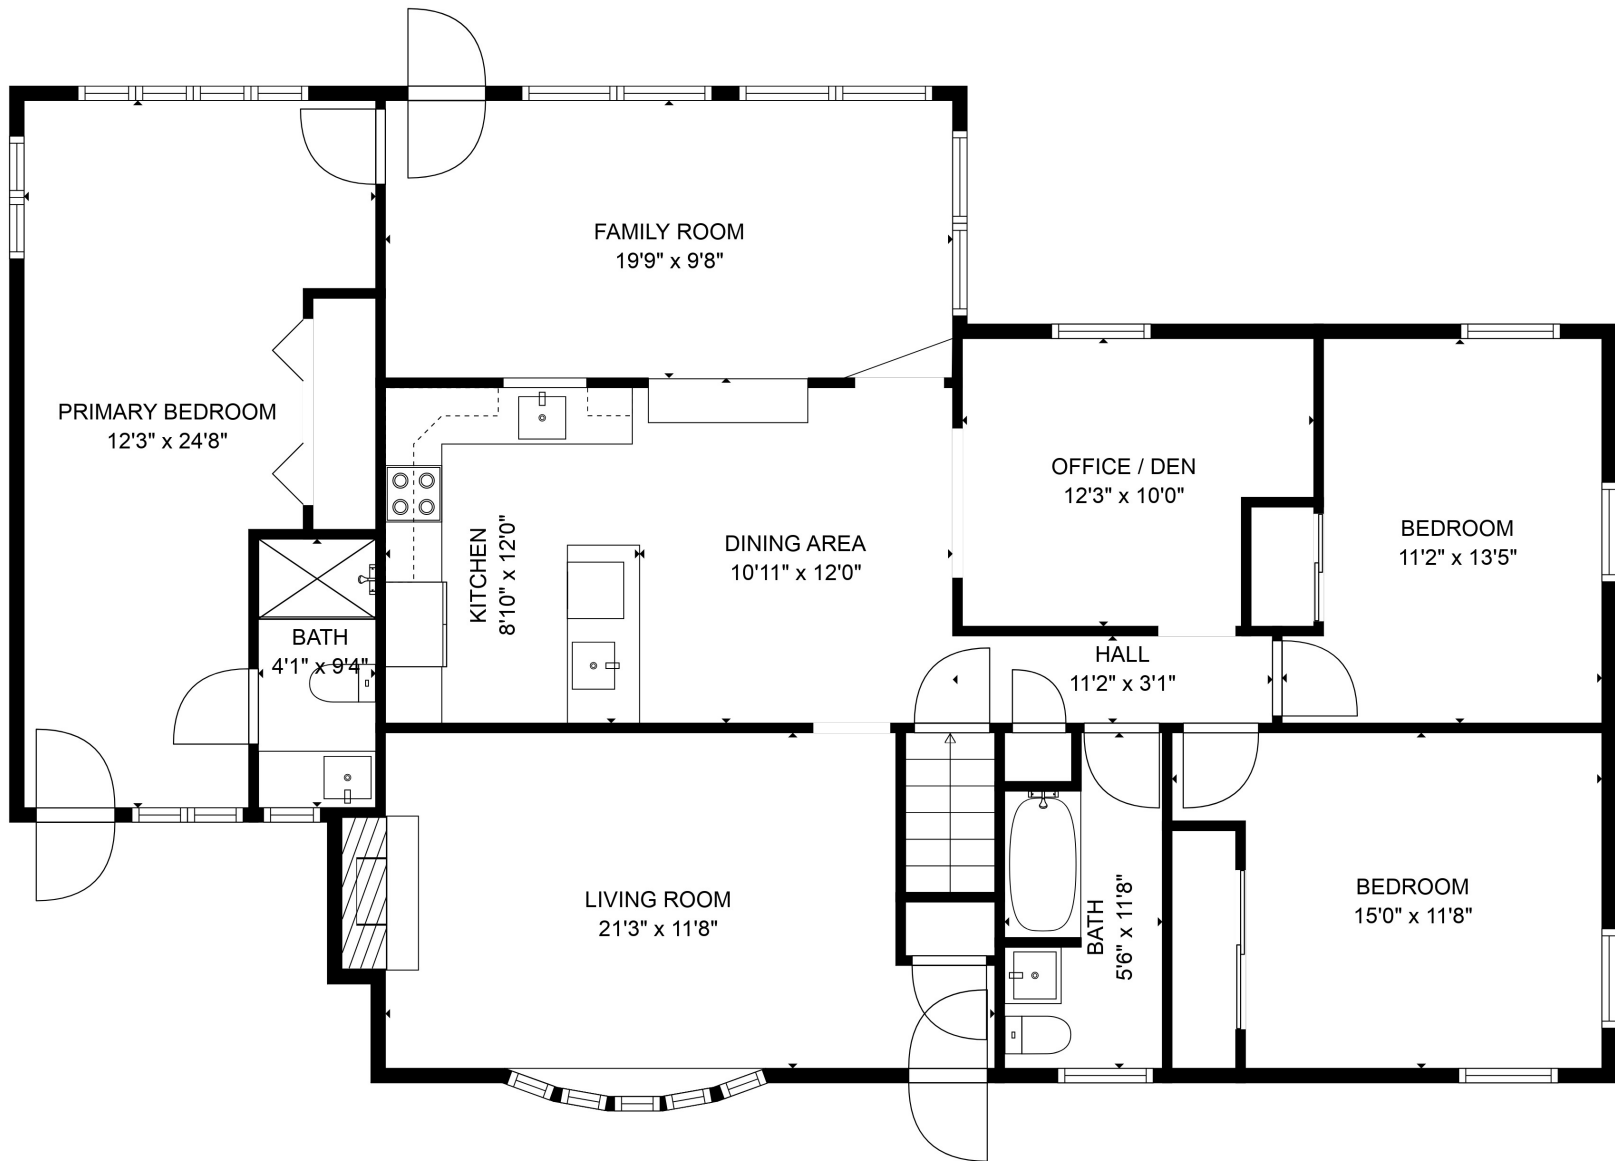

FLOOR 1

TOTAL: 2376 sq. ft
 BELOW GROUND: 805 sq. ft, FLOOR 2: 1571 sq. ft
 EXCLUDED AREAS: STORAGE: 208 sq. ft

SIZES AND DIMENSIONS ARE APPROXIMATE, ACTUAL MAY VARY.

TOTAL: 2376 sq. ft
BELOW GROUND: 805 sq. ft, FLOOR 2: 1571 sq. ft
EXCLUDED AREAS: STORAGE: 208 sq. ft

SIZES AND DIMENSIONS ARE APPROXIMATE, ACTUAL MAY VARY.

TOTAL: 2376 sq. ft
BELOW GROUND: 805 sq. ft, FLOOR 2: 1571 sq. ft
EXCLUDED AREAS: STORAGE: 208 sq. ft

SIZES AND DIMENSIONS ARE APPROXIMATE, ACTUAL MAY VARY.