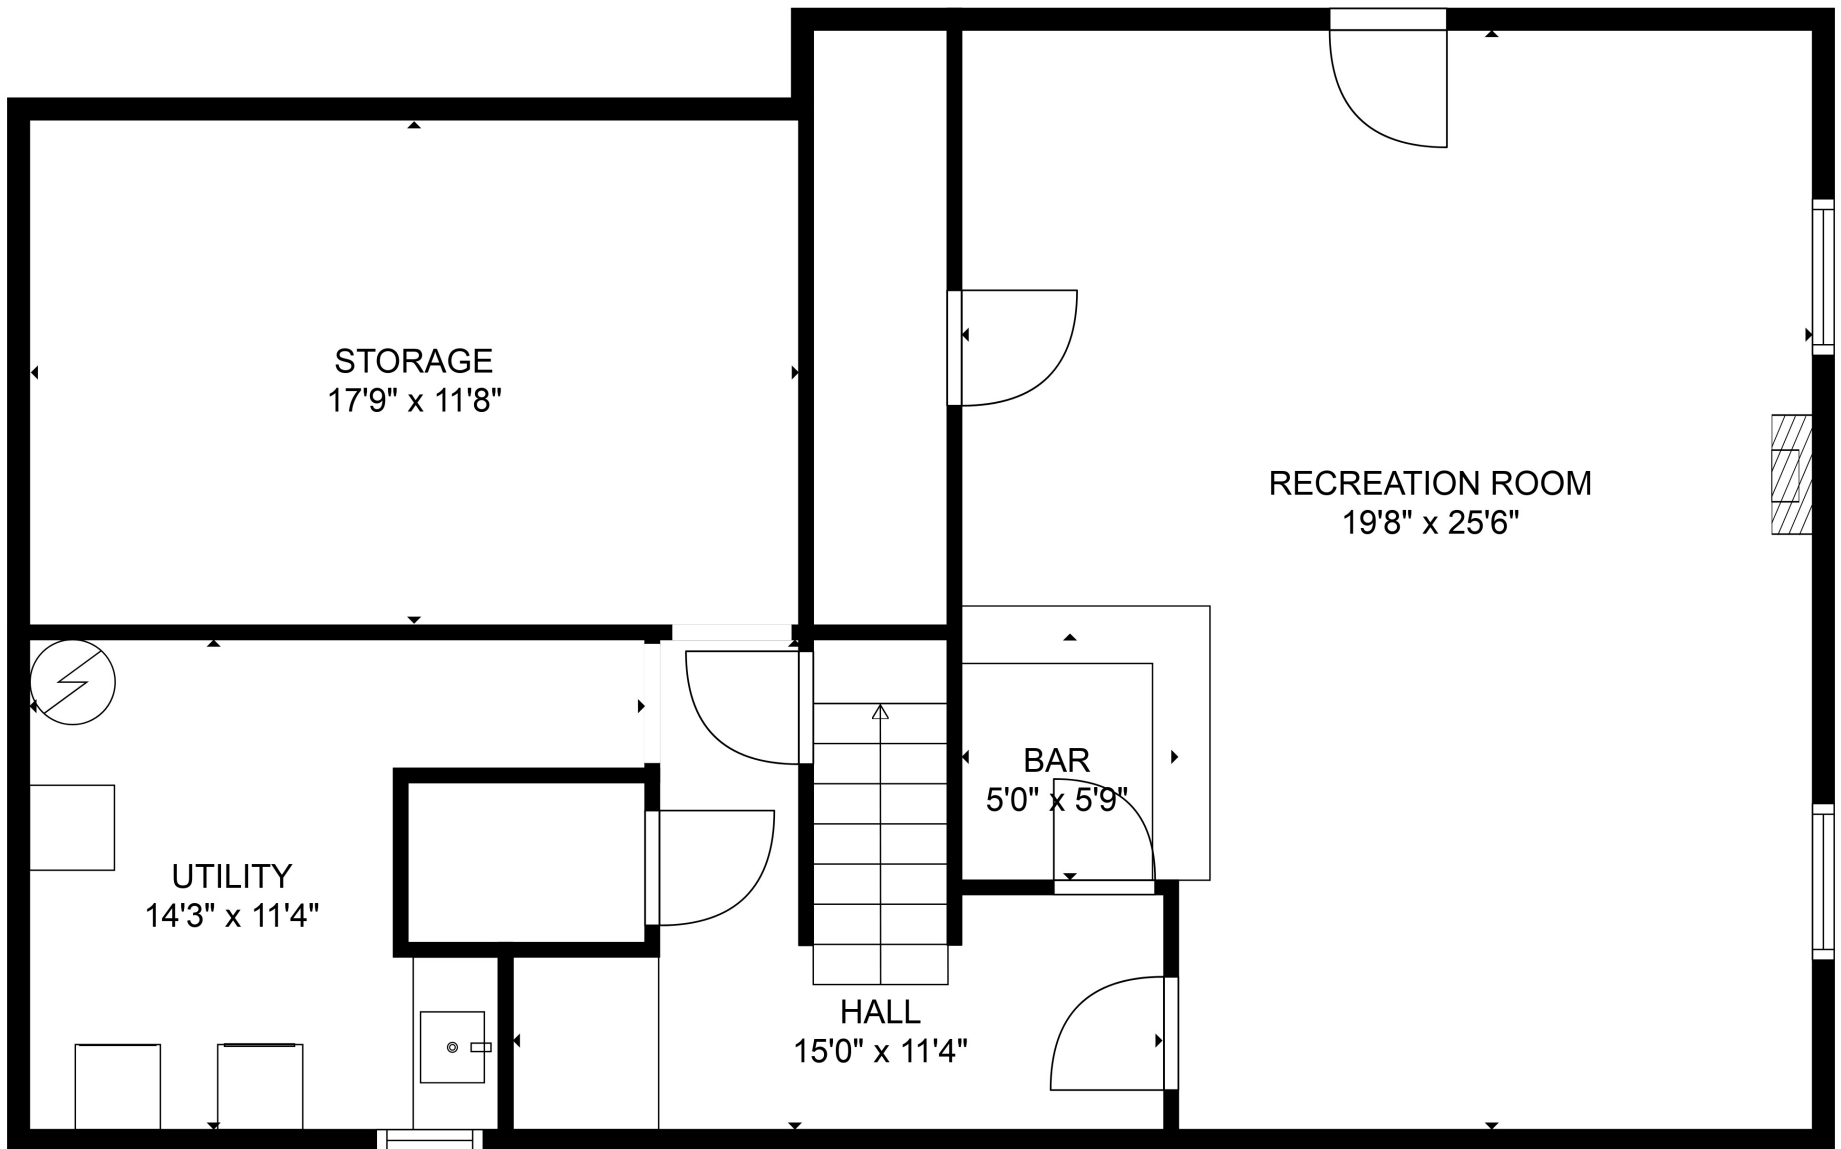

FLOOR 1

TOTAL: 2376 sq. ft
 BELOW GROUND: 805 sq. ft, FLOOR 2: 1571 sq. ft
 EXCLUDED AREAS: STORAGE: 208 sq. ft

SIZES AND DIMENSIONS ARE APPROXIMATE, ACTUAL MAY VARY.

TOTAL: 2376 sq. ft
BELOW GROUND: 805 sq. ft, FLOOR 2: 1571 sq. ft
EXCLUDED AREAS: STORAGE: 208 sq. ft

SIZES AND DIMENSIONS ARE APPROXIMATE, ACTUAL MAY VARY.

TOTAL: 2376 sq. ft
BELOW GROUND: 805 sq. ft, FLOOR 2: 1571 sq. ft
EXCLUDED AREAS: STORAGE: 208 sq. ft

SIZES AND DIMENSIONS ARE APPROXIMATE, ACTUAL MAY VARY.