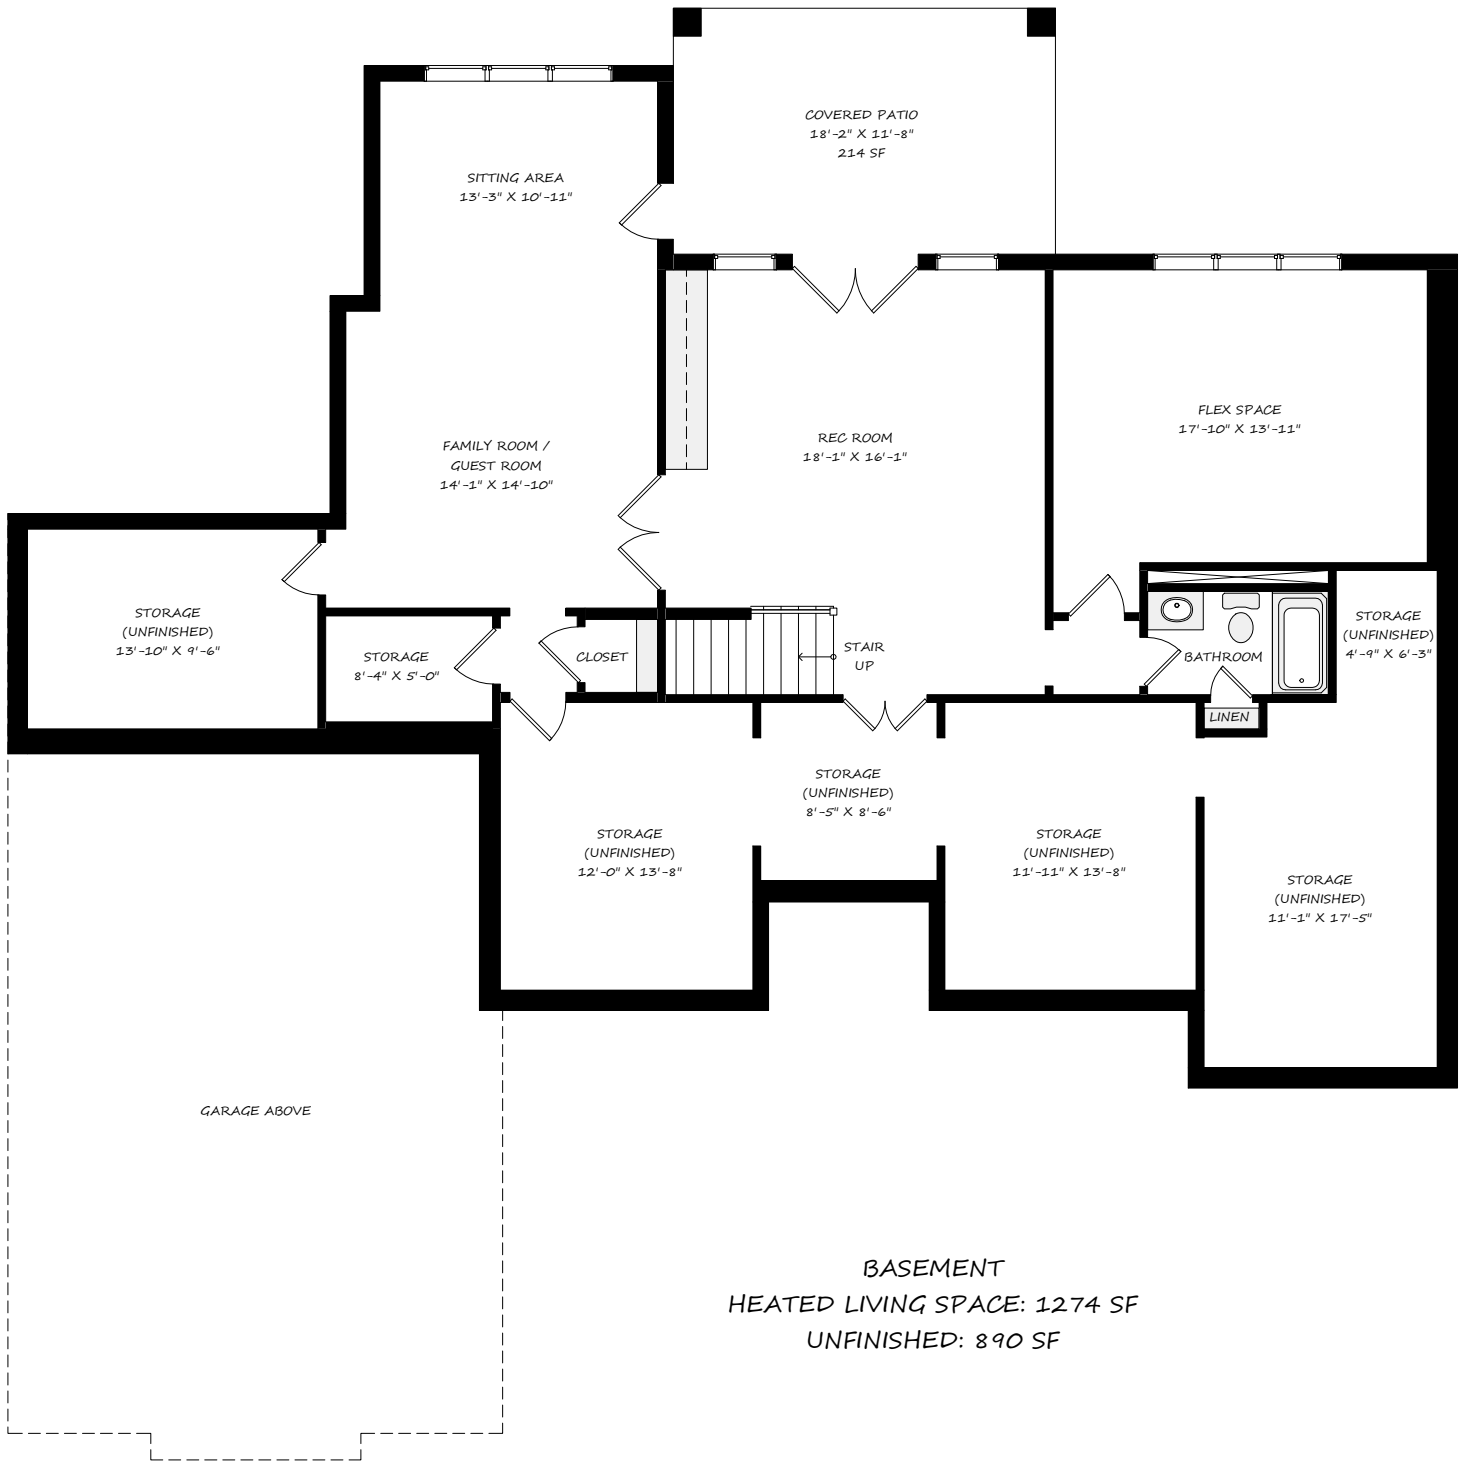

162 WILD HARBOR ROAD

HEATED LIVING SPACE: 4800 SF

FIRST FLOOR  
HEATED LIVING SPACE: 2146 SF

162 WILD HARBOR ROAD

HEATED LIVING SPACE: 4800 SF

SECOND FLOOR  
HEATED LIVING SPACE: 1380 SF

162 WILD HARBOR ROAD

HEATED LIVING SPACE: 4800 SF

BASEMENT  
HEATED LIVING SPACE: 1274 SF  
UNFINISHED: 890 SF