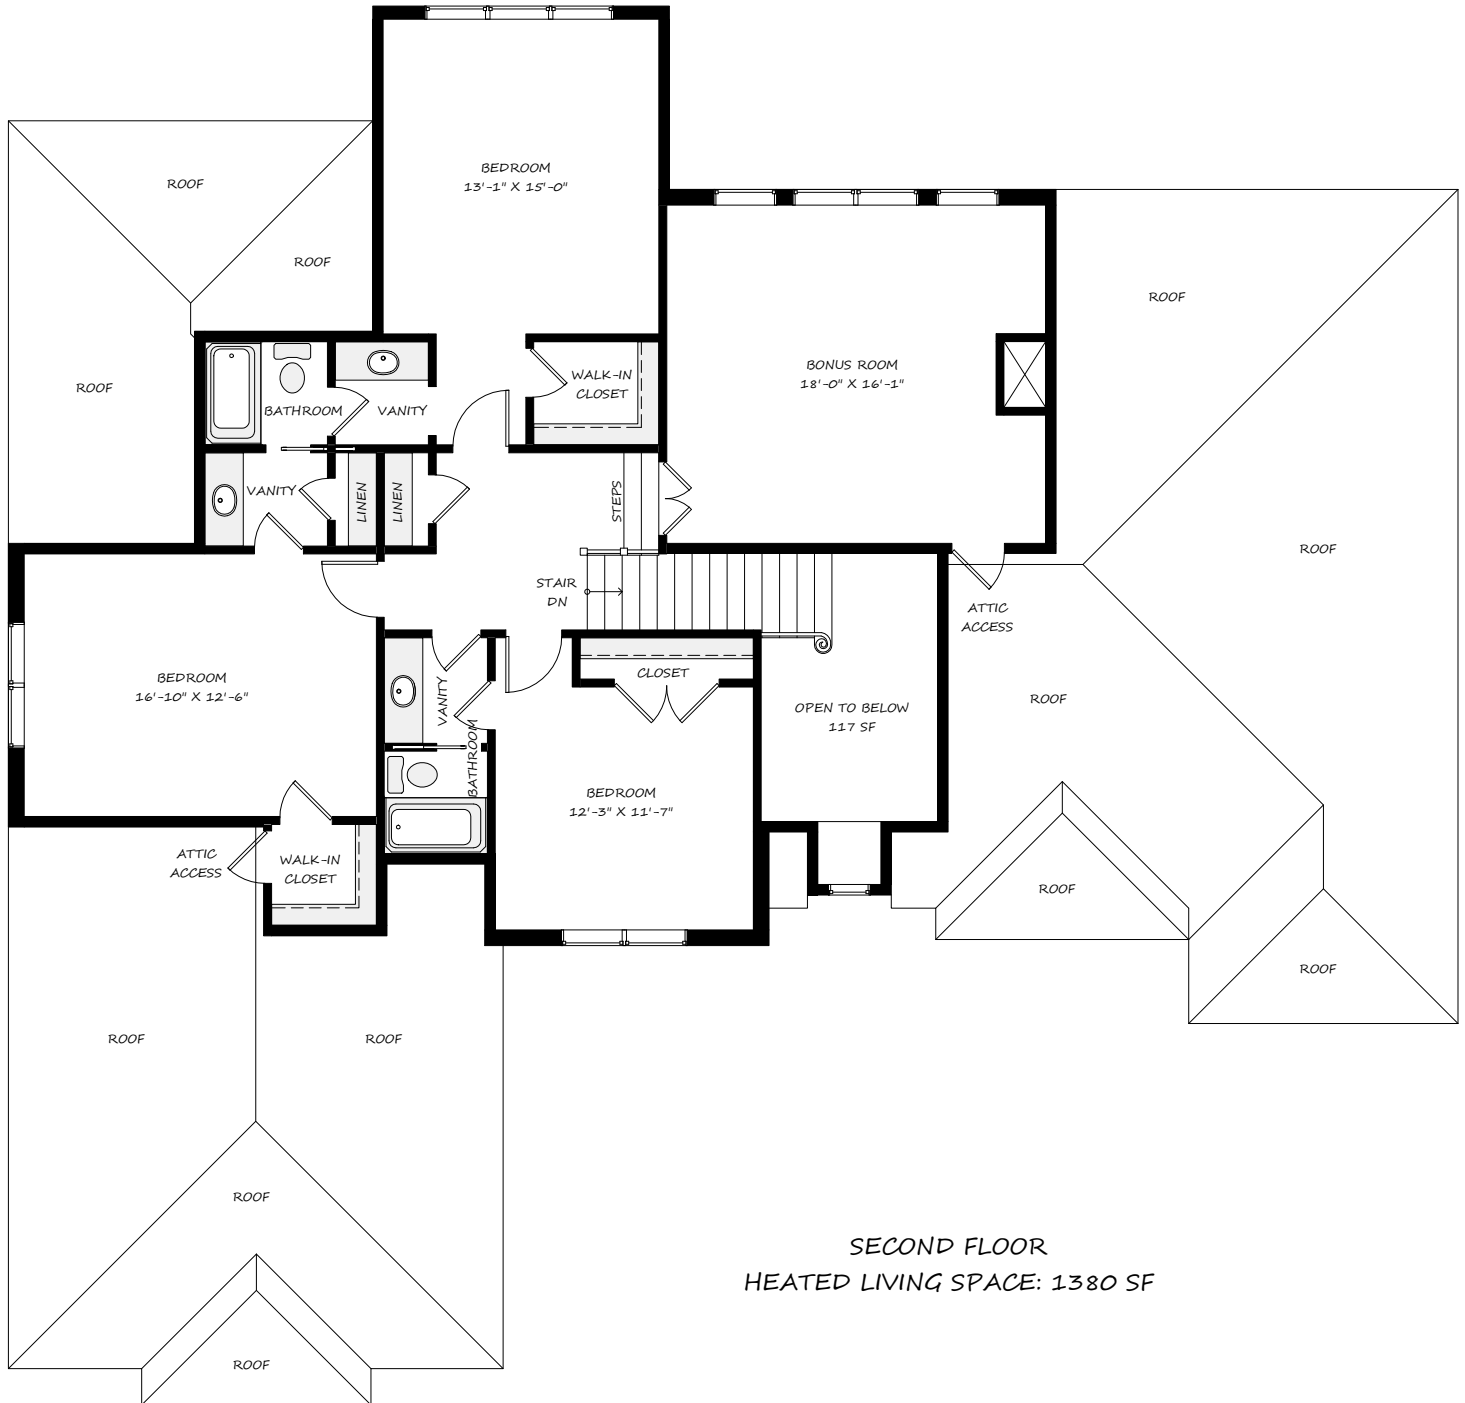

162 WILD HARBOR ROAD

HEATED LIVING SPACE: 4800 SF

FIRST FLOOR  
HEATED LIVING SPACE: 2146 SF

162 WILD HARBOR ROAD

HEATED LIVING SPACE: 4800 SF

SECOND FLOOR  
HEATED LIVING SPACE: 1380 SF

162 WILD HARBOR ROAD

HEATED LIVING SPACE: 4800 SF

BASEMENT  
HEATED LIVING SPACE: 1274 SF  
UNFINISHED: 890 SF