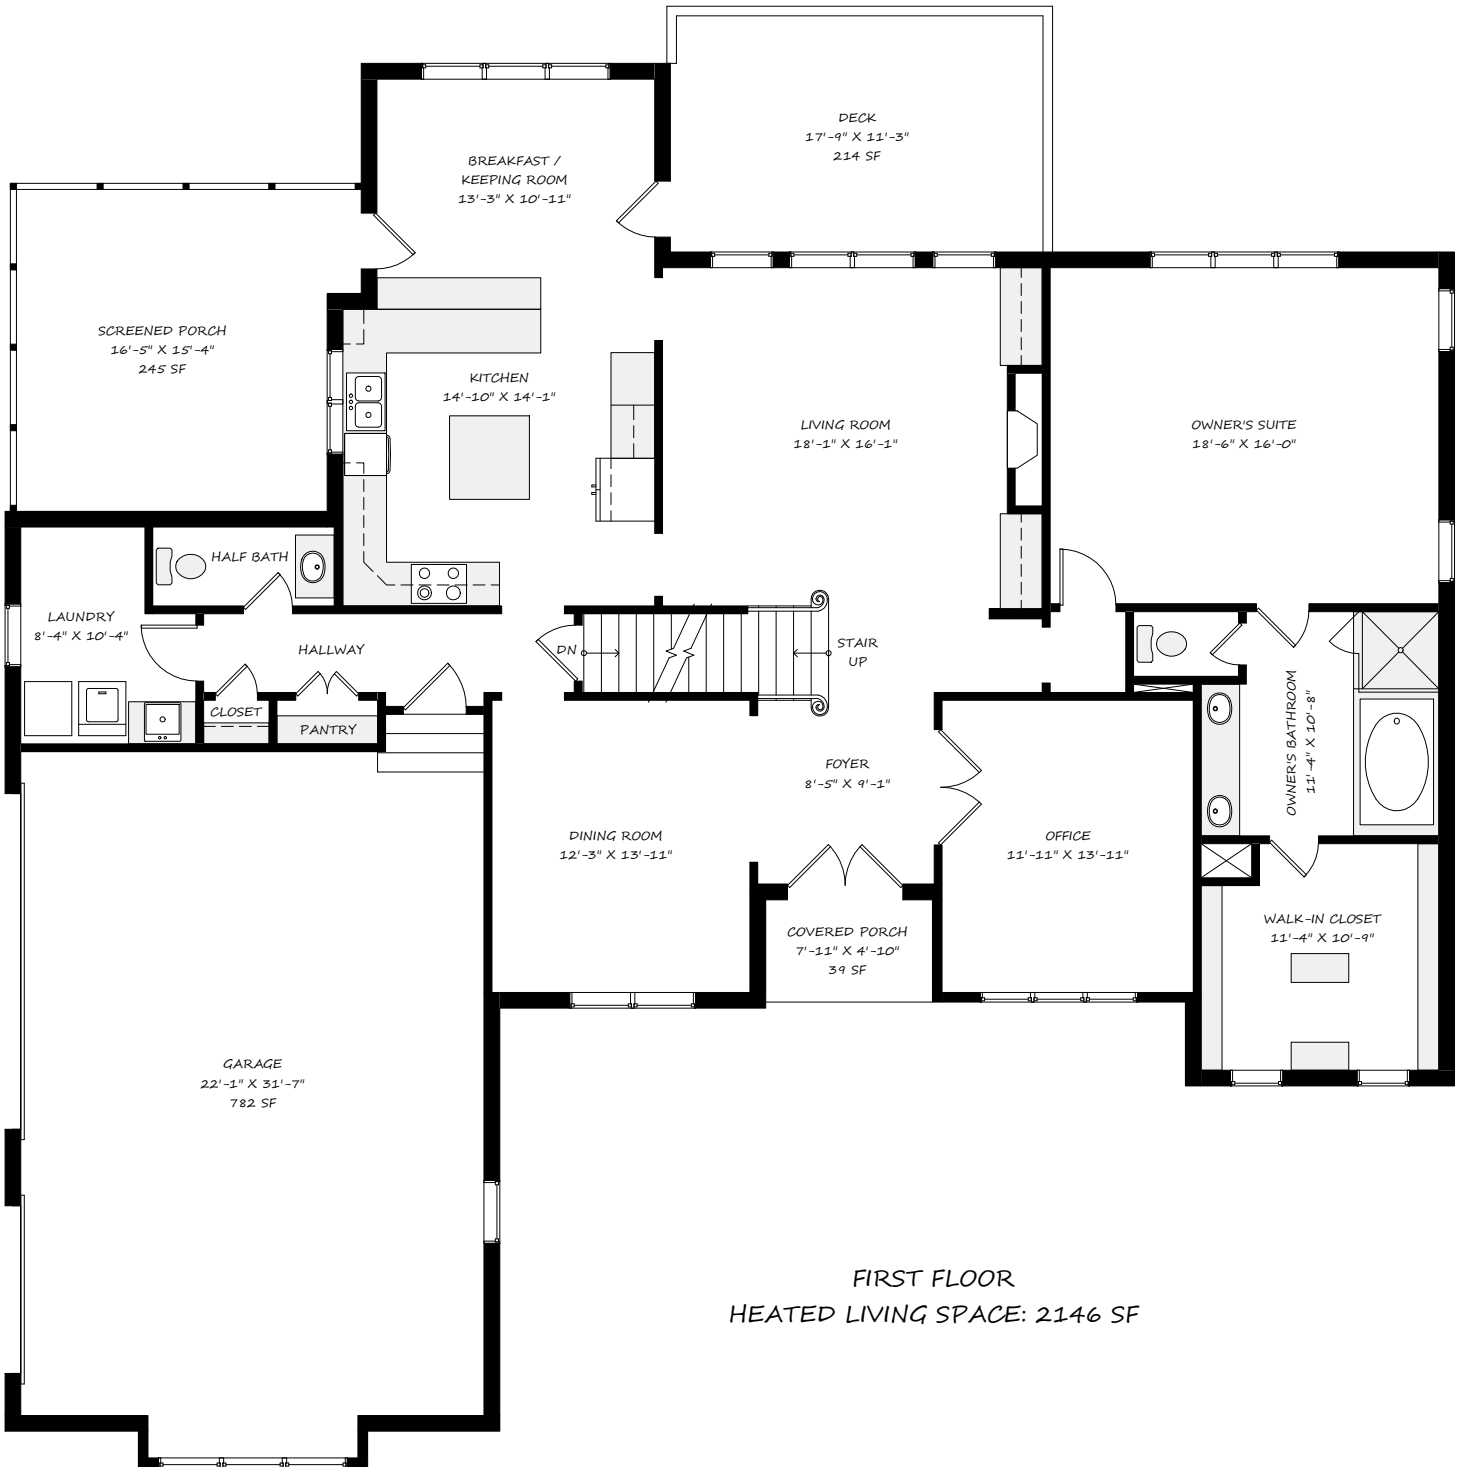

162 WILD HARBOR ROAD

HEATED LIVING SPACE: 4800 SF

FIRST FLOOR  
HEATED LIVING SPACE: 2146 SF

162 WILD HARBOR ROAD

HEATED LIVING SPACE: 4800 SF

SECOND FLOOR  
HEATED LIVING SPACE: 1380 SF

162 WILD HARBOR ROAD

HEATED LIVING SPACE: 4800 SF

BASEMENT  
HEATED LIVING SPACE: 1274 SF  
UNFINISHED: 890 SF