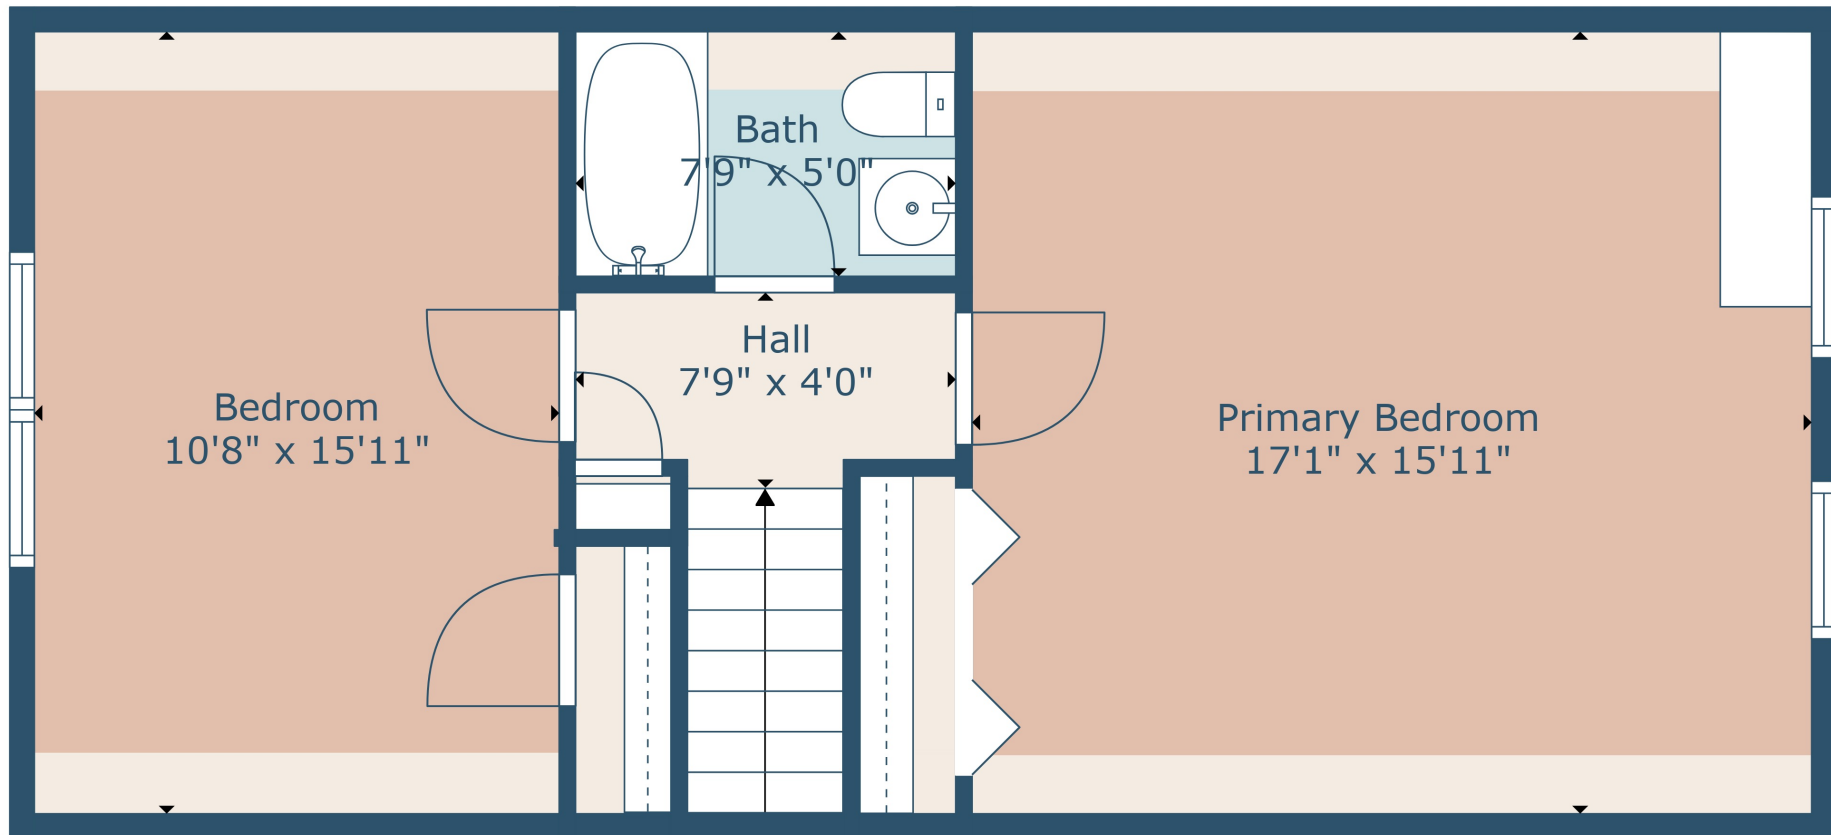

Floor 2

Floor 1

TOTAL: 1691 sq. ft

FLOOR 1: 1196 sq. ft, FLOOR 2: 495 sq. ft

EXCLUDED AREAS: GARAGE: 250 sq. ft, UNDEFINED: 12 sq. ft, STORAGE: 59 sq. ft,

FIREPLACE: 6 sq. ft, LOW CEILING: 83 sq. ft

Measurements Are Calculated By Cubicasa Technology. Deemed Highly Reliable But Not Guaranteed.

TOTAL: 1691 sq. ft

FLOOR 1: 1196 sq. ft, FLOOR 2: 495 sq. ft

EXCLUDED AREAS: GARAGE: 250 sq. ft, UNDEFINED: 12 sq. ft, STORAGE: 59 sq. ft,
 FIREPLACE: 6 sq. ft, LOW CEILING: 83 sq. ft

Measurements Are Calculated By Cubicasa Technology. Deemed Highly Reliable But Not Guaranteed.