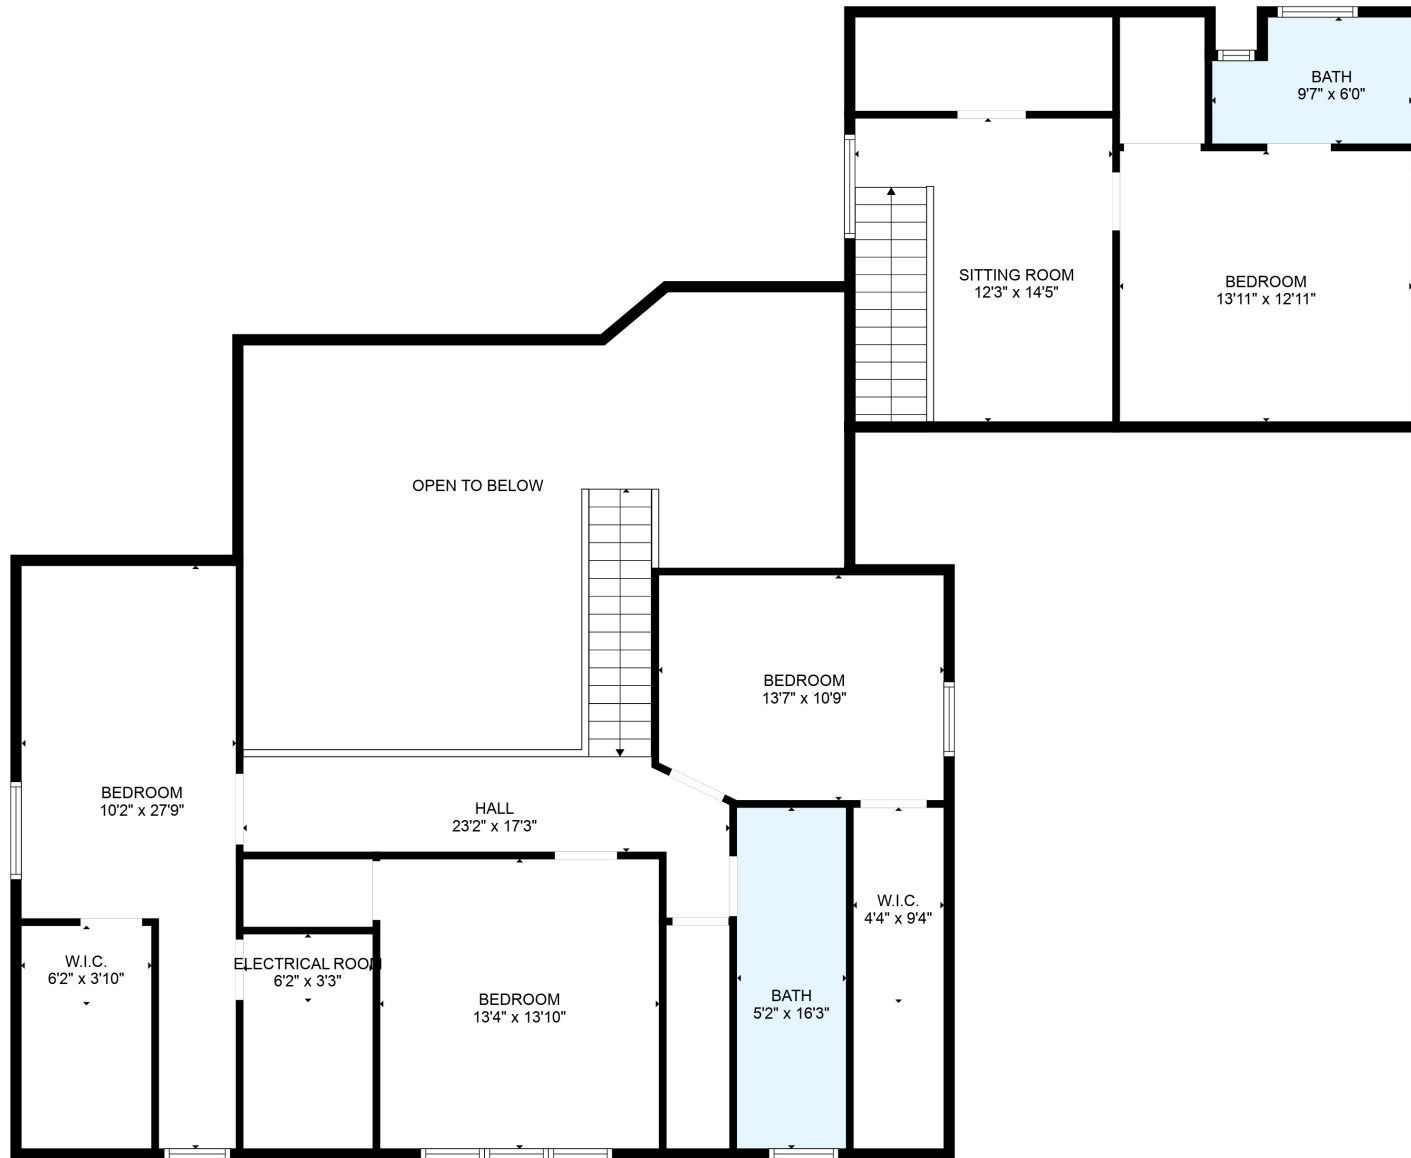

Total scanned area: 7950 sq. ft

FLOOR PLAN CREATED BY CUBICASA APP. MEASUREMENTS DEEMED HIGHLY RELIABLE BUT NOT GUARANTEED.

Total scanned area: 7950 sq. ft

FLOOR PLAN CREATED BY CUBICASA APP. MEASUREMENTS DEEMED HIGHLY RELIABLE BUT NOT GUARANTEED.

Total scanned area: 7950 sq. ft

FLOOR PLAN CREATED BY CUBICASA APP. MEASUREMENTS DEEMED HIGHLY RELIABLE BUT NOT GUARANTEED.