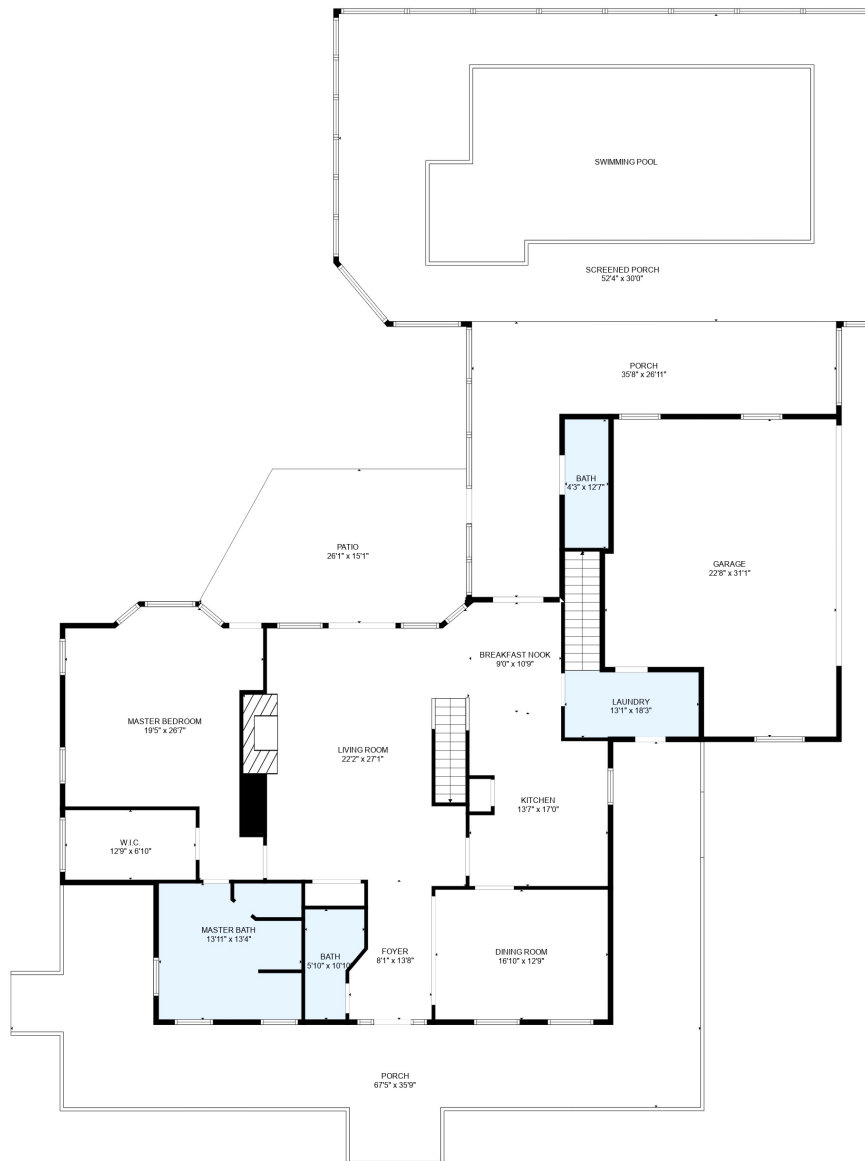

Total scanned area: 7950 sq. ft

FLOOR PLAN CREATED BY CUBICASA APP. MEASUREMENTS DEEMED HIGHLY RELIABLE BUT NOT GUARANTEED.

Total scanned area: 7950 sq. ft

FLOOR PLAN CREATED BY CUBICASA APP. MEASUREMENTS DEEMED HIGHLY RELIABLE BUT NOT GUARANTEED.

Total scanned area: 7950 sq. ft

FLOOR PLAN CREATED BY CUBICASA APP. MEASUREMENTS DEEMED HIGHLY RELIABLE BUT NOT GUARANTEED.