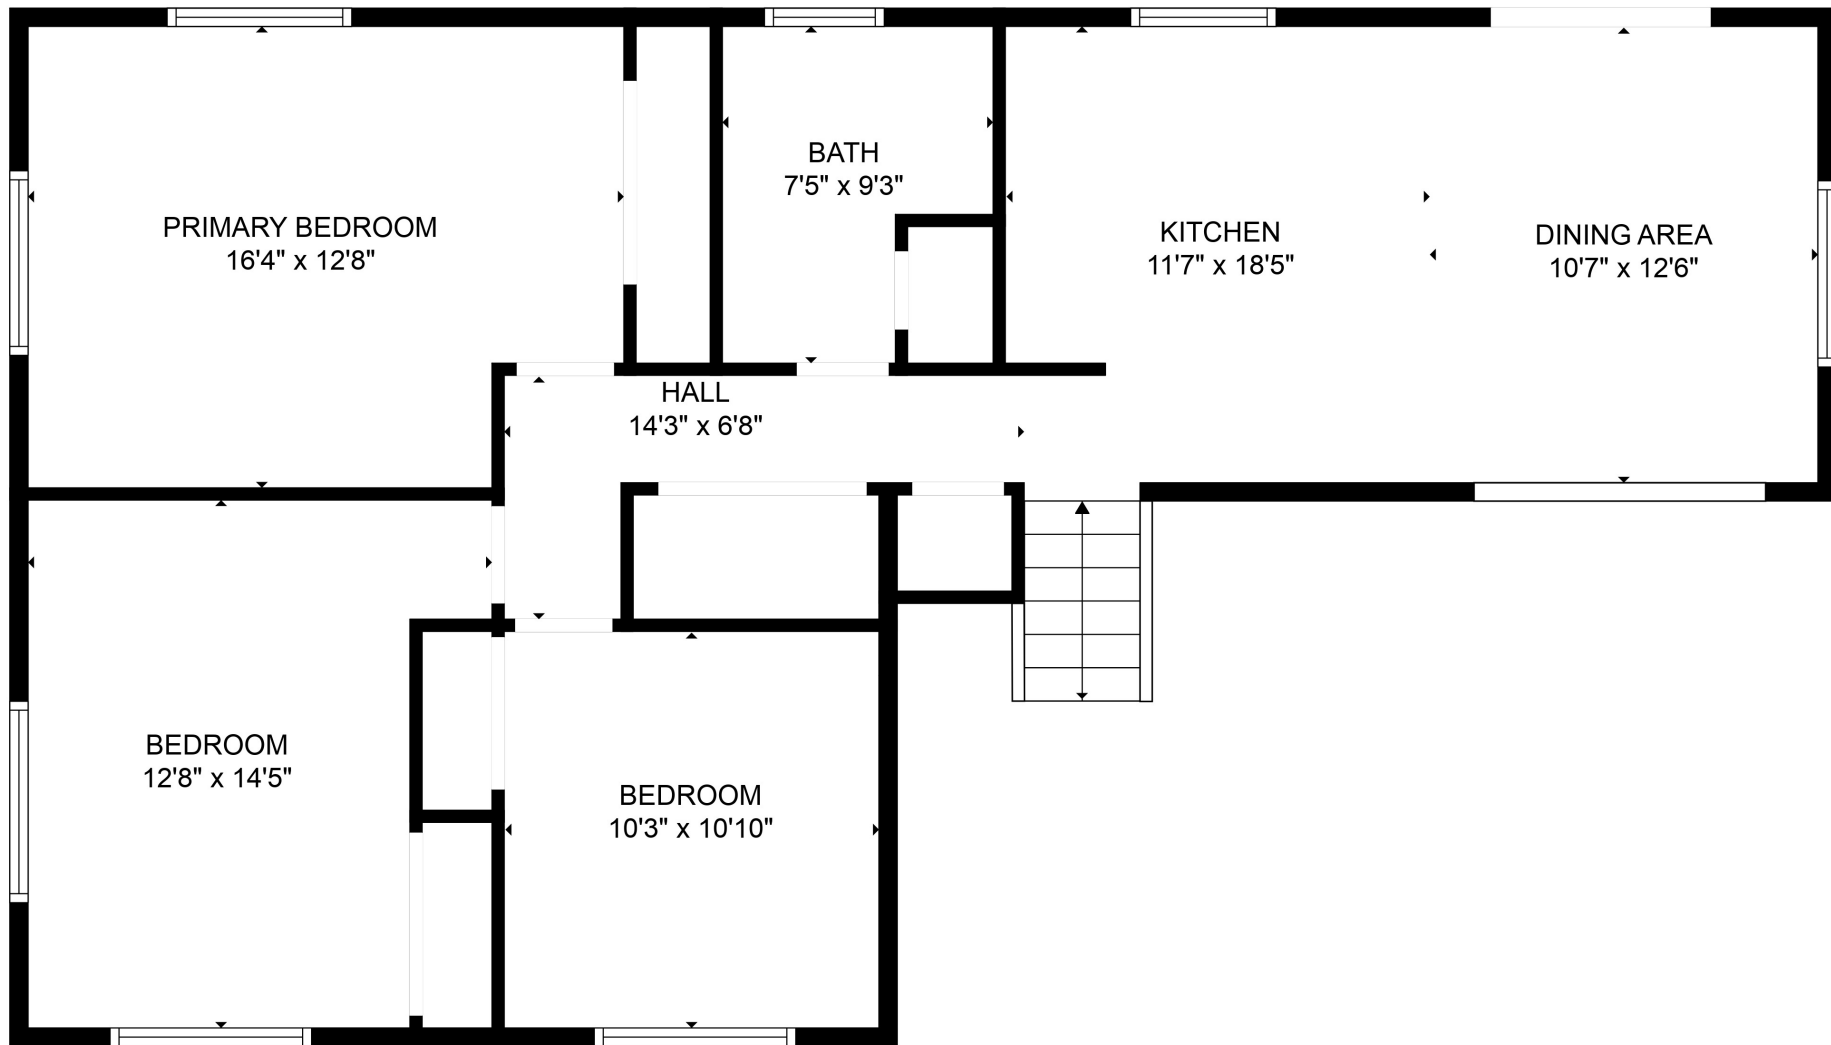

TOTAL: 1690 sq. ft
 FLOOR 1: 384 sq. ft, FLOOR 2: 314 sq. ft, FLOOR 3: 992 sq. ft
 EXCLUDED AREAS: GARAGE: 615 sq. ft

MEASUREMENTS ARE CALCULATED BY CUBICASA TECHNOLOGY. DEEMED HIGHLY RELIABLE BUT NOT GUARANTEED.

FOYER
7'1" x 10'0"

LIVING ROOM
18'1" x 13'5"

TOTAL: 1690 sq. ft

FLOOR 1: 384 sq. ft, FLOOR 2: 314 sq. ft, FLOOR 3: 992 sq. ft
EXCLUDED AREAS: GARAGE: 615 sq. ft

MEASUREMENTS ARE CALCULATED BY CUBICASA TECHNOLOGY. DEEMED HIGHLY RELIABLE BUT NOT GUARANTEED.

GARAGE
23'3" x 26'5"

BATH
7'5" x 5'8"

HALL
7'9" x 13'5"

FAMILY ROOM
17'2" x 12'1"

TOTAL: 1690 sq. ft

FLOOR 1: 384 sq. ft, FLOOR 2: 314 sq. ft, FLOOR 3: 992 sq. ft

EXCLUDED AREAS: GARAGE: 615 sq. ft

MEASUREMENTS ARE CALCULATED BY CUBICASA TECHNOLOGY. DEEMED HIGHLY RELIABLE BUT NOT GUARANTEED.