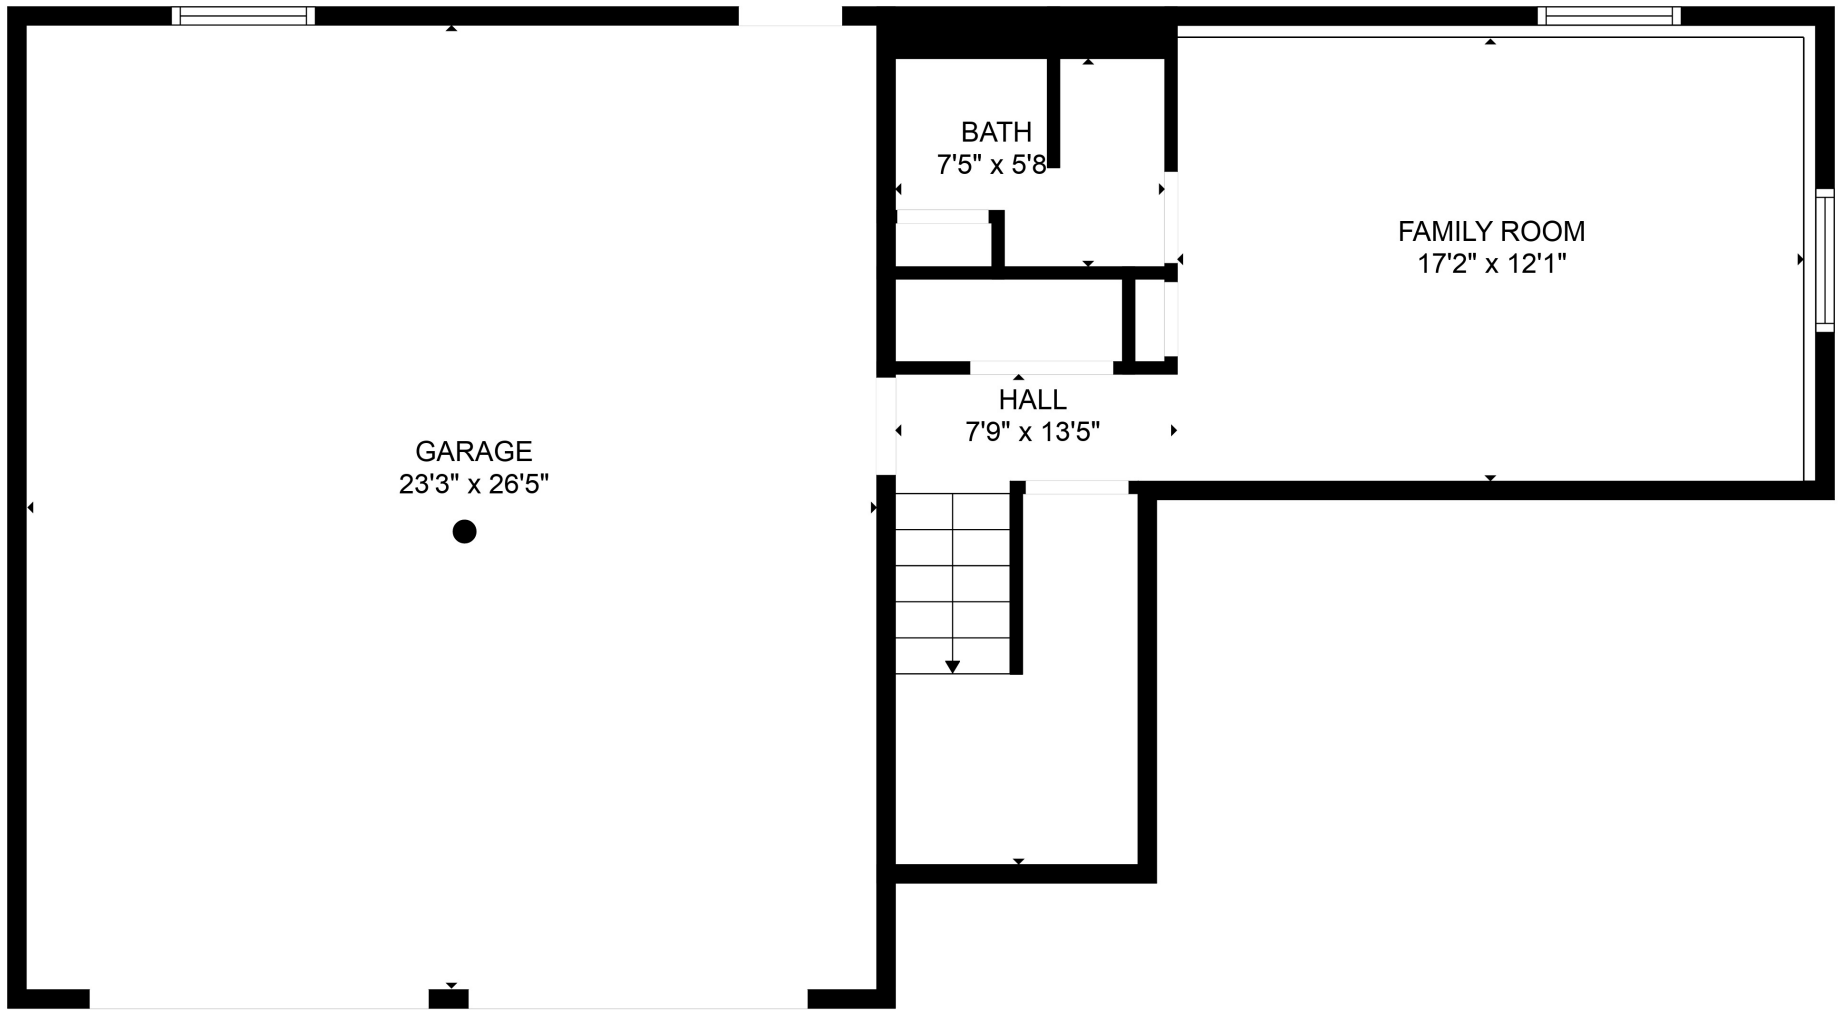

TOTAL: 1690 sq. ft
 FLOOR 1: 384 sq. ft, FLOOR 2: 314 sq. ft, FLOOR 3: 992 sq. ft
 EXCLUDED AREAS: GARAGE: 615 sq. ft

MEASUREMENTS ARE CALCULATED BY CUBICASA TECHNOLOGY. DEEMED HIGHLY RELIABLE BUT NOT GUARANTEED.

FOYER
7'1" x 10'0"

LIVING ROOM
18'1" x 13'5"

TOTAL: 1690 sq. ft

FLOOR 1: 384 sq. ft, FLOOR 2: 314 sq. ft, FLOOR 3: 992 sq. ft
EXCLUDED AREAS: GARAGE: 615 sq. ft

MEASUREMENTS ARE CALCULATED BY CUBICASA TECHNOLOGY. DEEMED HIGHLY RELIABLE BUT NOT GUARANTEED.

GARAGE
23'3" x 26'5"

BATH
7'5" x 5'8"

HALL
7'9" x 13'5"

FAMILY ROOM
17'2" x 12'1"

TOTAL: 1690 sq. ft

FLOOR 1: 384 sq. ft, FLOOR 2: 314 sq. ft, FLOOR 3: 992 sq. ft

EXCLUDED AREAS: GARAGE: 615 sq. ft

MEASUREMENTS ARE CALCULATED BY CUBICASA TECHNOLOGY. DEEMED HIGHLY RELIABLE BUT NOT GUARANTEED.