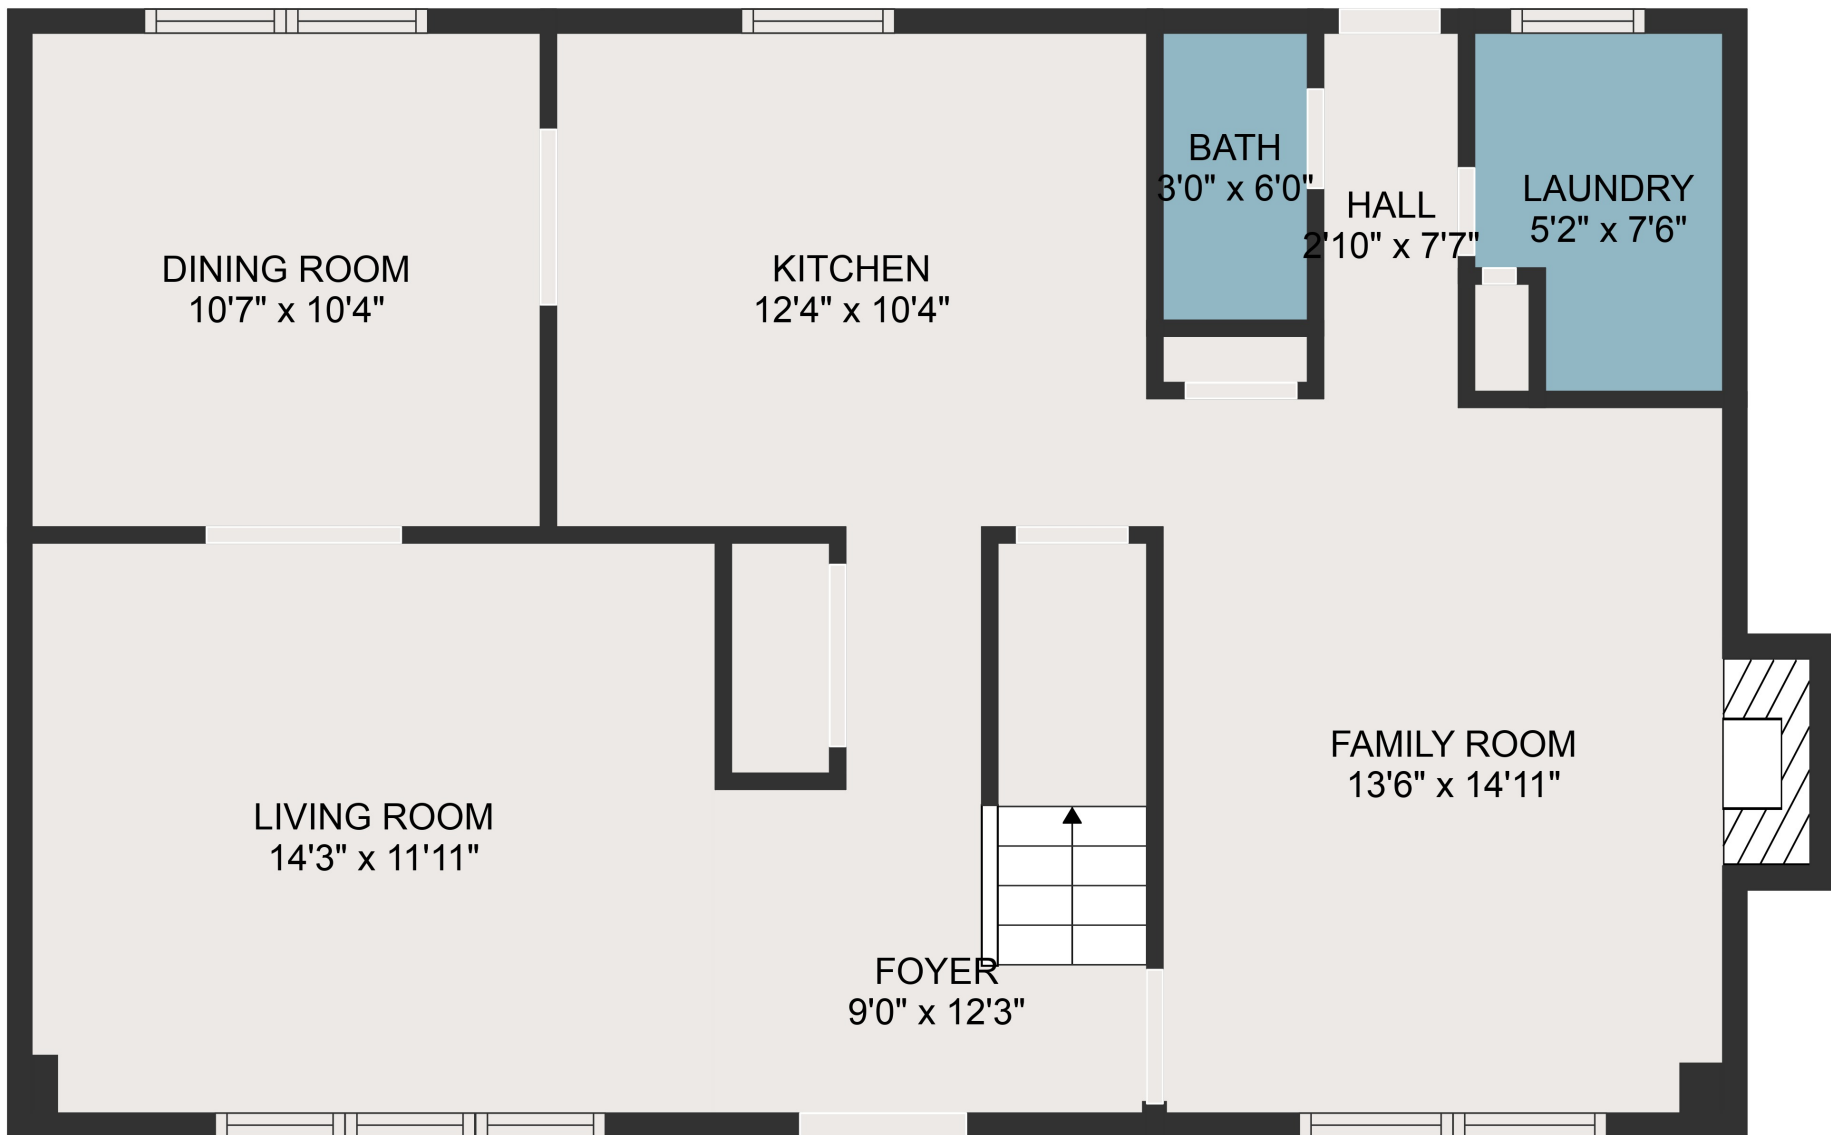

FLOOR 2

FLOOR 1

**TOTAL: 1379 sq. ft**  
 FLOOR 1: 796 sq. ft, FLOOR 2: 583 sq. ft  
 EXCLUDED AREAS: FIREPLACE: 6 sq. ft

MEASUREMENTS ARE DEEMED HIGHLY RELIABLE BUT NOT GUARANTEED.

**TOTAL: 1379 sq. ft**  
FLOOR 1: 796 sq. ft, FLOOR 2: 583 sq. ft  
EXCLUDED AREAS: FIREPLACE: 6 sq. ft

MEASUREMENTS ARE DEEMED HIGHLY RELIABLE BUT NOT GUARANTEED.

**TOTAL: 1379 sq. ft**  
FLOOR 1: 796 sq. ft, FLOOR 2: 583 sq. ft  
EXCLUDED AREAS: FIREPLACE: 6 sq. ft

MEASUREMENTS ARE DEEMED HIGHLY RELIABLE BUT NOT GUARANTEED.