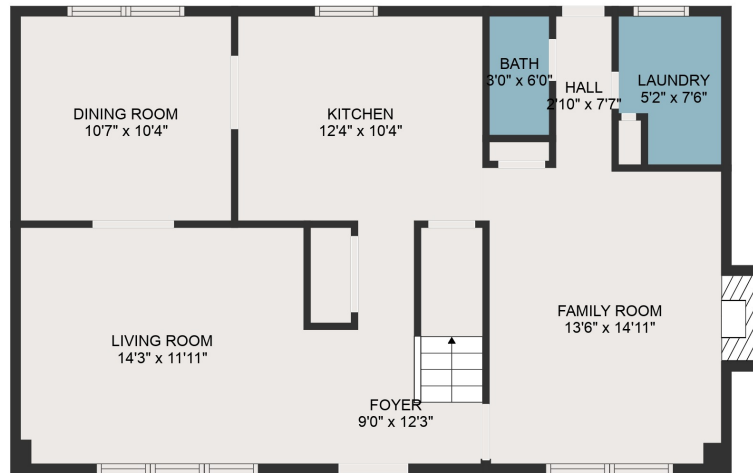

FLOOR 2

FLOOR 1

**TOTAL: 1379 sq. ft**  
 FLOOR 1: 796 sq. ft, FLOOR 2: 583 sq. ft  
 EXCLUDED AREAS: FIREPLACE: 6 sq. ft

MEASUREMENTS ARE DEEMED HIGHLY RELIABLE BUT NOT GUARANTEED.

**TOTAL: 1379 sq. ft**  
FLOOR 1: 796 sq. ft, FLOOR 2: 583 sq. ft  
EXCLUDED AREAS: FIREPLACE: 6 sq. ft

MEASUREMENTS ARE DEEMED HIGHLY RELIABLE BUT NOT GUARANTEED.

**TOTAL: 1379 sq. ft**  
FLOOR 1: 796 sq. ft, FLOOR 2: 583 sq. ft  
EXCLUDED AREAS: FIREPLACE: 6 sq. ft

MEASUREMENTS ARE DEEMED HIGHLY RELIABLE BUT NOT GUARANTEED.